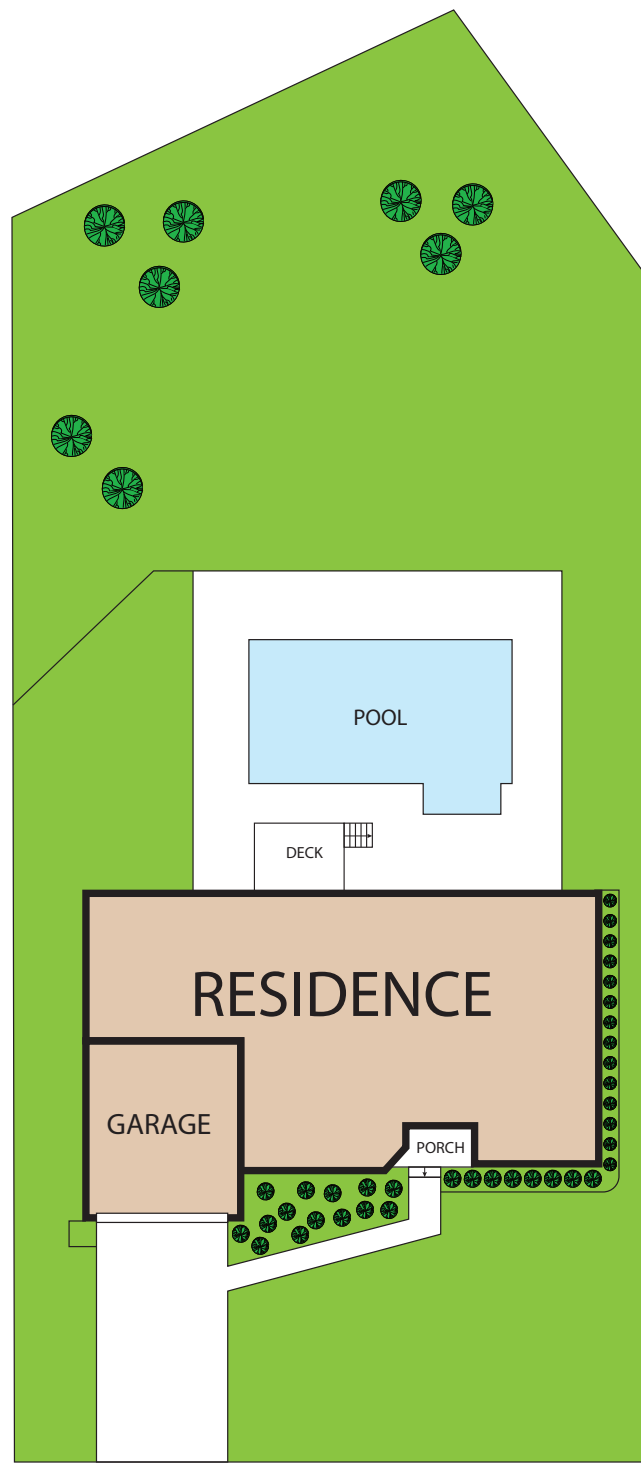

FIRST FLOOR

BASEMENT

797 Thomas Drive, Sun Prairie 53590
TOTAL APPROX. FLOOR AREA 2,649 SQ.FT
Whilst every attempt has been made to ensure the accuracy of the floor plan contained here, measurements of doors, windows, rooms and any other items are approximate and no responsibility is taken for any error, omission, or misstatement. This plan is for illustrative purposes only and should be used as such by any prospective purchaser.