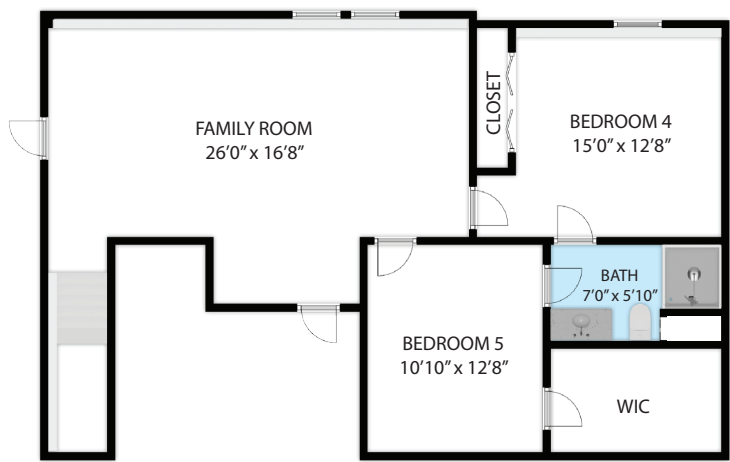

FIRST FLOOR

BASEMENT

797 Thomas Drive, Sun Prairie 53590
TOTAL APPROX. FLOOR AREA 2,649 SQ.FT
Whilst every attempt has been made to ensure the accuracy of the floor plan contained here, measurements of doors, windows, rooms and any other items are approximate and no responsibility is taken for any error, omission, or misstatement. This plan is for illustrative purposes only and should be used as such by any prospective purchaser.