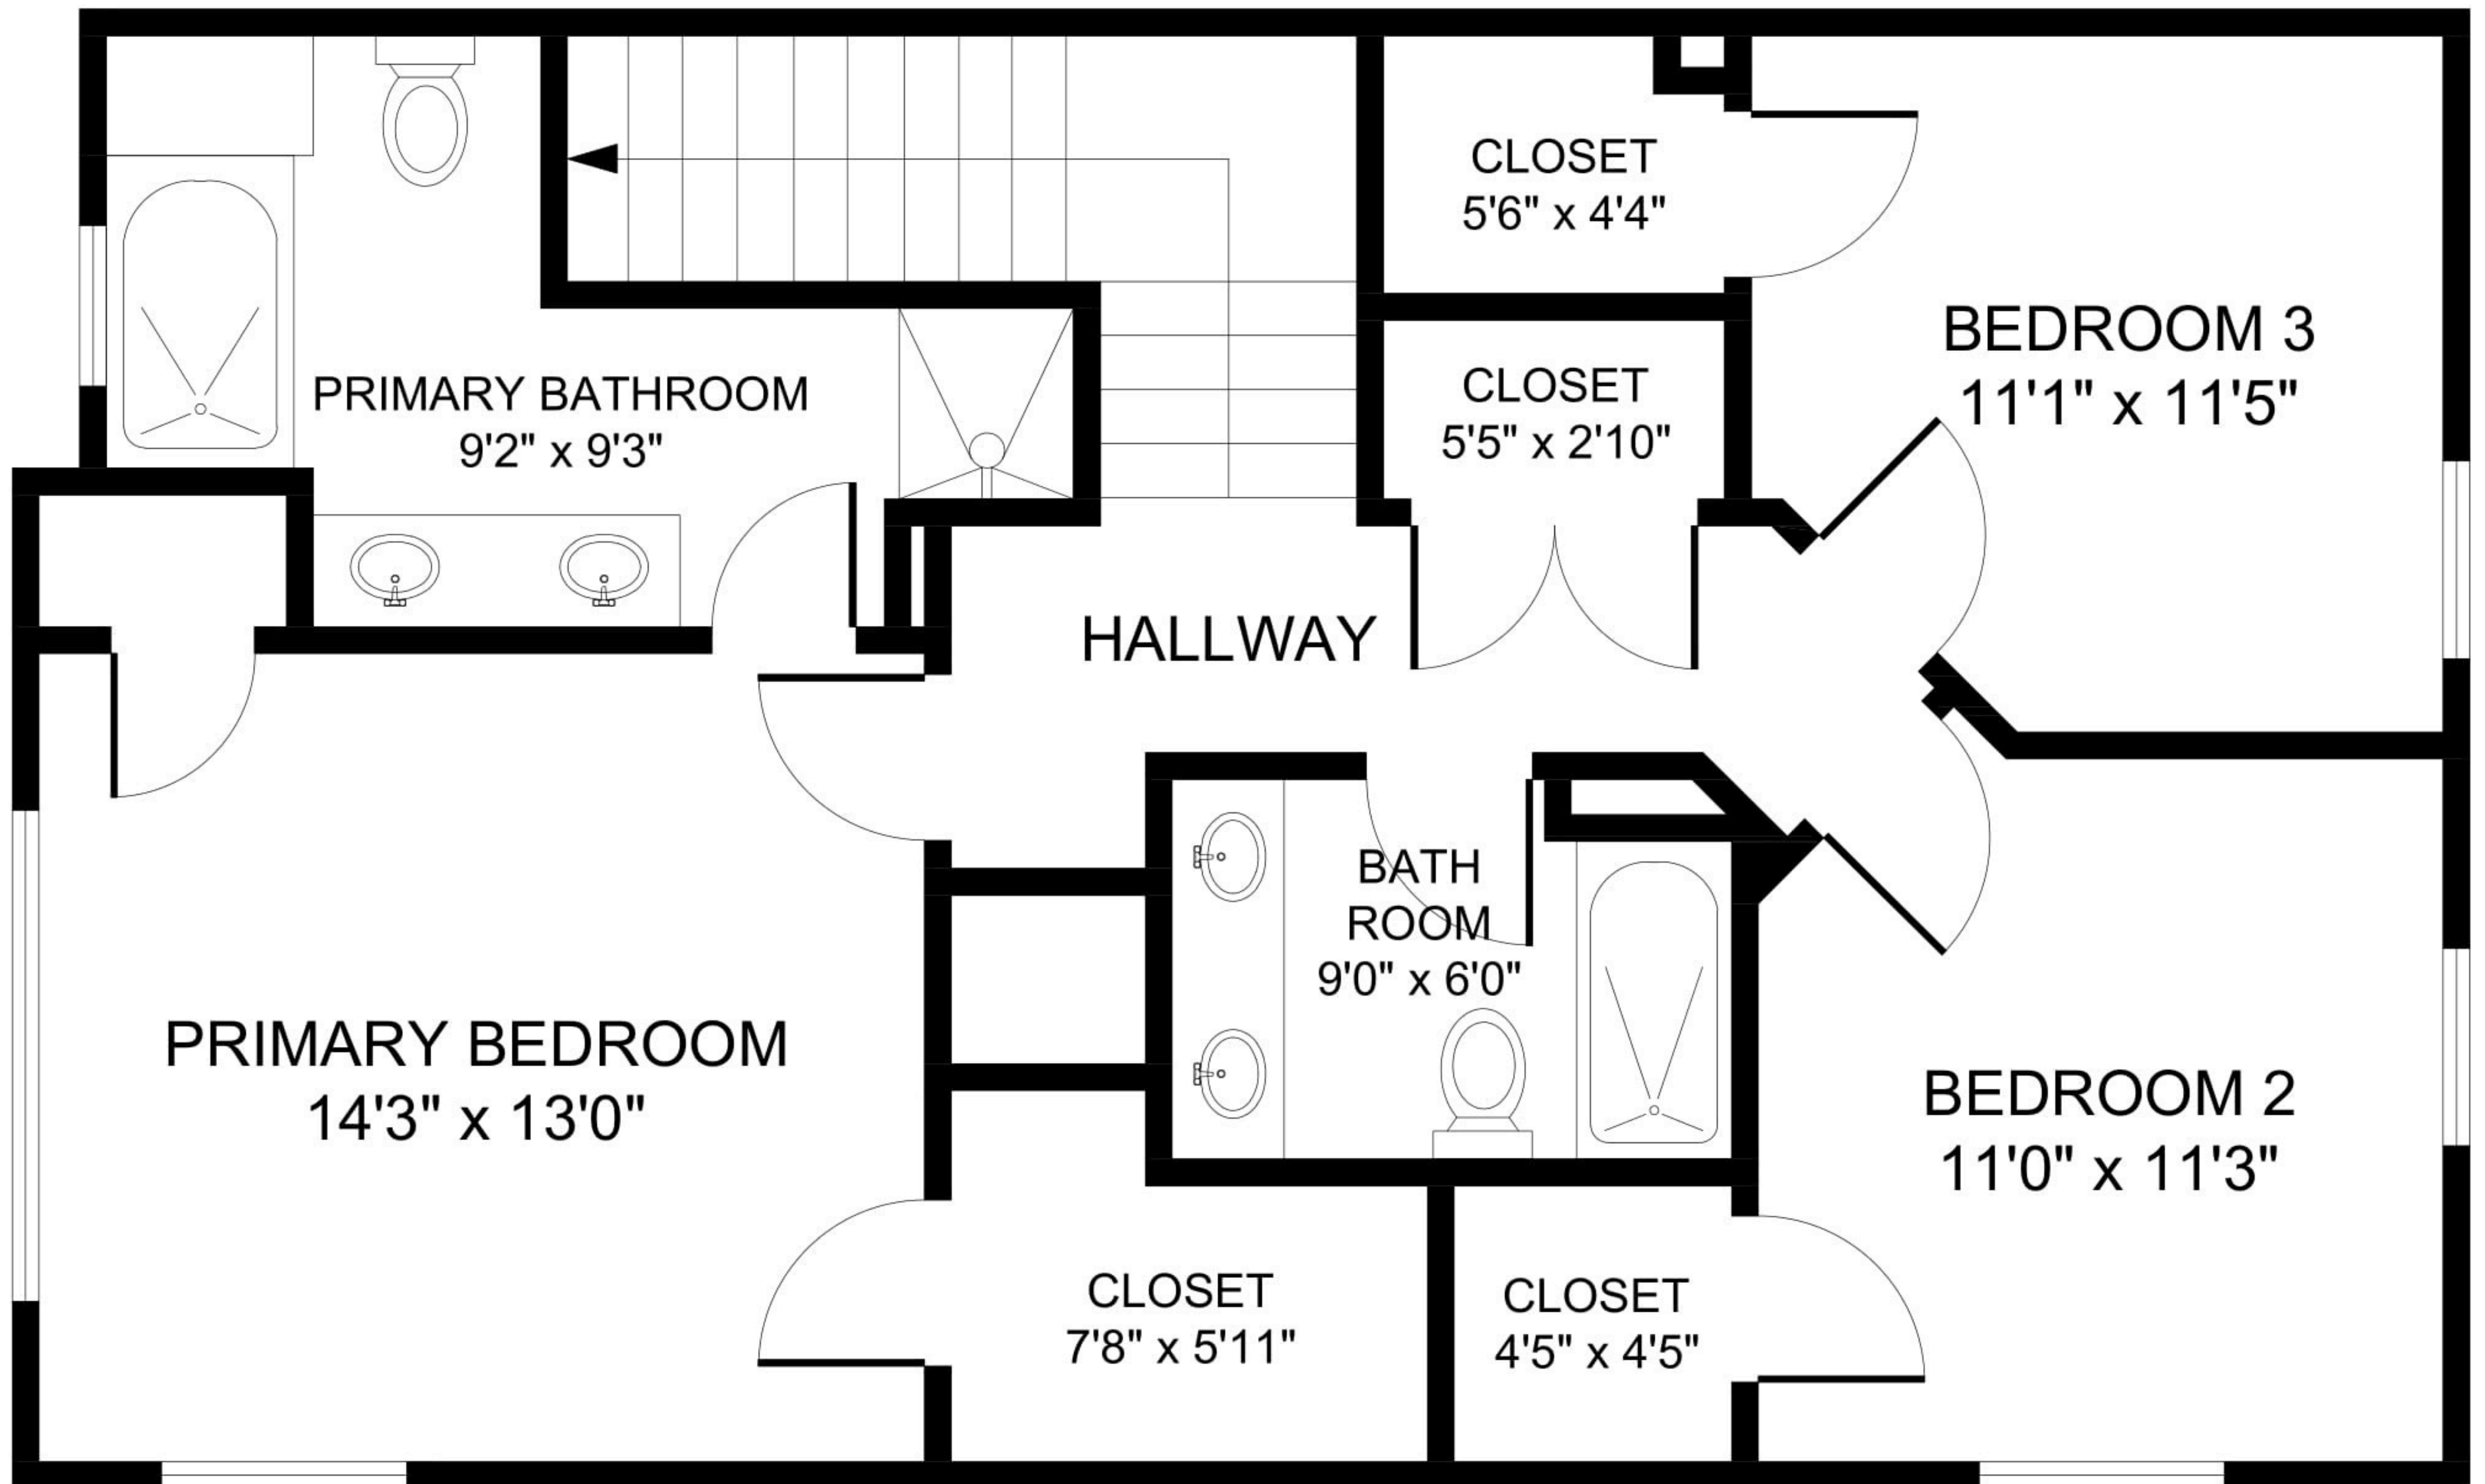

GROSS INTERNAL AREA TOTAL: 1600 SQ FT SIZES AND DIMENSIONS ARE APPROXIMATE, ACTUAL MAY VARY

GROSS INTERNAL AREA TOTAL: 1600 SQ FT SIZES AND DIMENSIONS ARE APPROXIMATE, ACTUAL MAY VARY