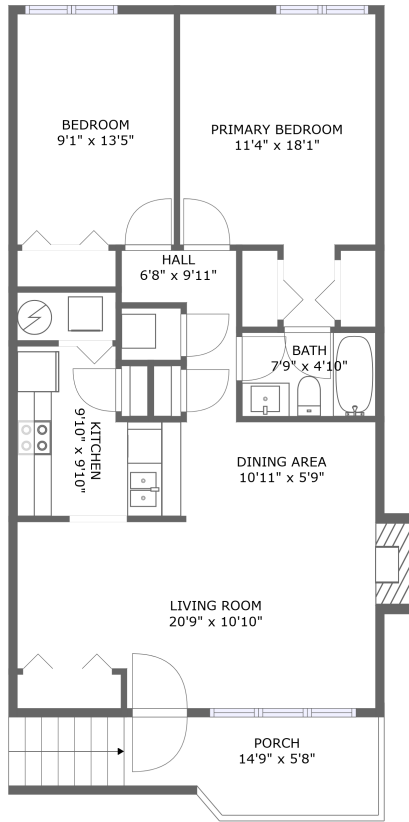

7118 Pine Court Southwest, Woods Crossing, Cave Spring, Roanoke, Roanoke County, Virginia, United

FLOOR 1

Property summary

0 Garages

2 Bedrooms

1 Bathrooms

0 Half baths

1 Floors

840 Gross living area sqft

954 Total sqft