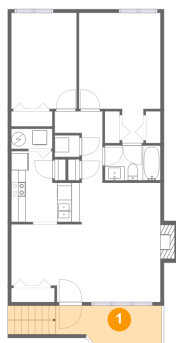

7118 Pine Court Southwest, Woods Crossing, Cave Spring, Roanoke, Roanoke County, Virginia, United

1 Floor 1 - Outdoor

Dimensions: 14'9" x 5'8"
Area: 102 sq. ft
Counted as living area: No

Heated: No
Finished: Yes
Enclosed: No
Contiguous: Yes
Permitted: Yes
Wet space: No
Addition: No
Conversion: No