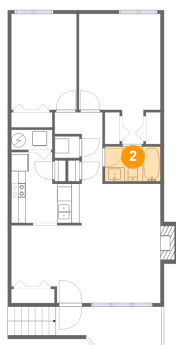

#		Dimensions	sqft	Counted as living area
1	Outdoor	14'9" x 5'8"	102 sq. ft	No
2	Bath	7'9" x 4'10"	38 sq. ft	Yes
3	Kitchen	9'10" x 9'10"	79 sq. ft	Yes
4	Bedroom	11'4" x 18'1"	166 sq. ft	Yes
5	Hall	6'8" x 9'11"	40 sq. ft	Yes
6	Bedroom	9'1" x 13'5"	122 sq. ft	Yes
7	Dining Room	10'11" x 5'9"	63 sq. ft	Yes
8	Living Room	20'9" x 10'10"	220 sq. ft	Yes

7118 Pine Court Southwest, Woods Crossing, Cave Spring, Roanoke, Roanoke County, Virginia, United

1 Floor 1 - Outdoor

Dimensions: 14'9" x 5'8"
Area: 102 sq. ft
Counted as living area: No

Heated: No
Finished: Yes
Enclosed: No
Contiguous: Yes
Permitted: Yes
Wet space: No
Addition: No
Conversion: No

2 Floor 1 - Bath

Dimensions: 7'9" x 4'10"
Area: 38 sq. ft
Counted as living area: Yes

Heated: Yes
Finished: Yes
Enclosed: Yes
Contiguous: Yes
Permitted: Yes
Wet space: Yes
Addition: No
Conversion: No

7118 Pine Court Southwest, Woods Crossing, Cave Spring, Roanoke, Roanoke County, Virginia, United

3 Floor 1 - Kitchen

Dimensions: 9'10" x 9'10"
Area: 79 sq. ft
Counted as living area: Yes

Heated: Yes
Finished: Yes
Enclosed: Yes
Contiguous: Yes
Permitted: Yes
Wet space: No
Addition: No
Conversion: No