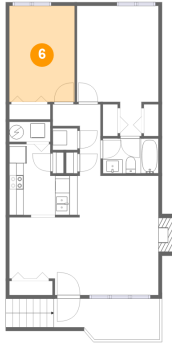

5 Floor 1 - Hall

Dimensions: 6'8" x 9'11"
Area: 40 sq. ft
Counted as living area: Yes

Heated: Yes
Finished: Yes
Enclosed: Yes
Contiguous: Yes
Permitted: Yes
Wet space: No
Addition: No
Conversion: No

7118 Pine Court Southwest, Woods Crossing, Cave Spring, Roanoke, Roanoke County, Virginia, United

6 Floor 1 - Bedroom

Dimensions: 9'1" x 13'5"
Area: 122 sq. ft
Counted as living area: Yes

Heated: Yes
Finished: Yes
Enclosed: Yes
Contiguous: Yes
Permitted: Yes
Wet space: No
Addition: No
Conversion: No