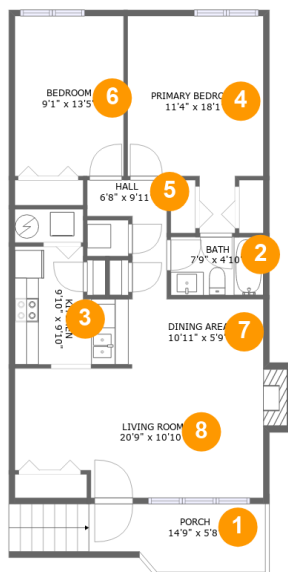

7118 Pine Court Southwest, Woods Crossing, Cave Spring, Roanoke, Roanoke County, Virginia, United

Room dimensions

Floor 1

Total sqft: 954 Living area: 840

#		Dimensions	sqft	Counted as living area
1	Outdoor	14'9" x 5'8"	102 sq. ft	No
2	Bath	7'9" x 4'10"	38 sq. ft	Yes
3	Kitchen	9'10" x 9'10"	79 sq. ft	Yes
4	Bedroom	11'4" x 18'1"	166 sq. ft	Yes
5	Hall	6'8" x 9'11"	40 sq. ft	Yes
6	Bedroom	9'1" x 13'5"	122 sq. ft	Yes
7	Dining Room	10'11" x 5'9"	63 sq. ft	Yes
8	Living Room	20'9" x 10'10"	220 sq. ft	Yes