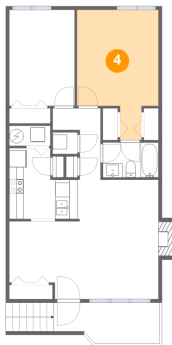

4 Floor 1 - Bedroom

Dimensions: 11'4" x 18'1"
Area: 166 sq. ft
Counted as living area: Yes

Heated: Yes
Finished: Yes
Enclosed: Yes
Contiguous: Yes
Permitted: Yes
Wet space: No
Addition: No
Conversion: No