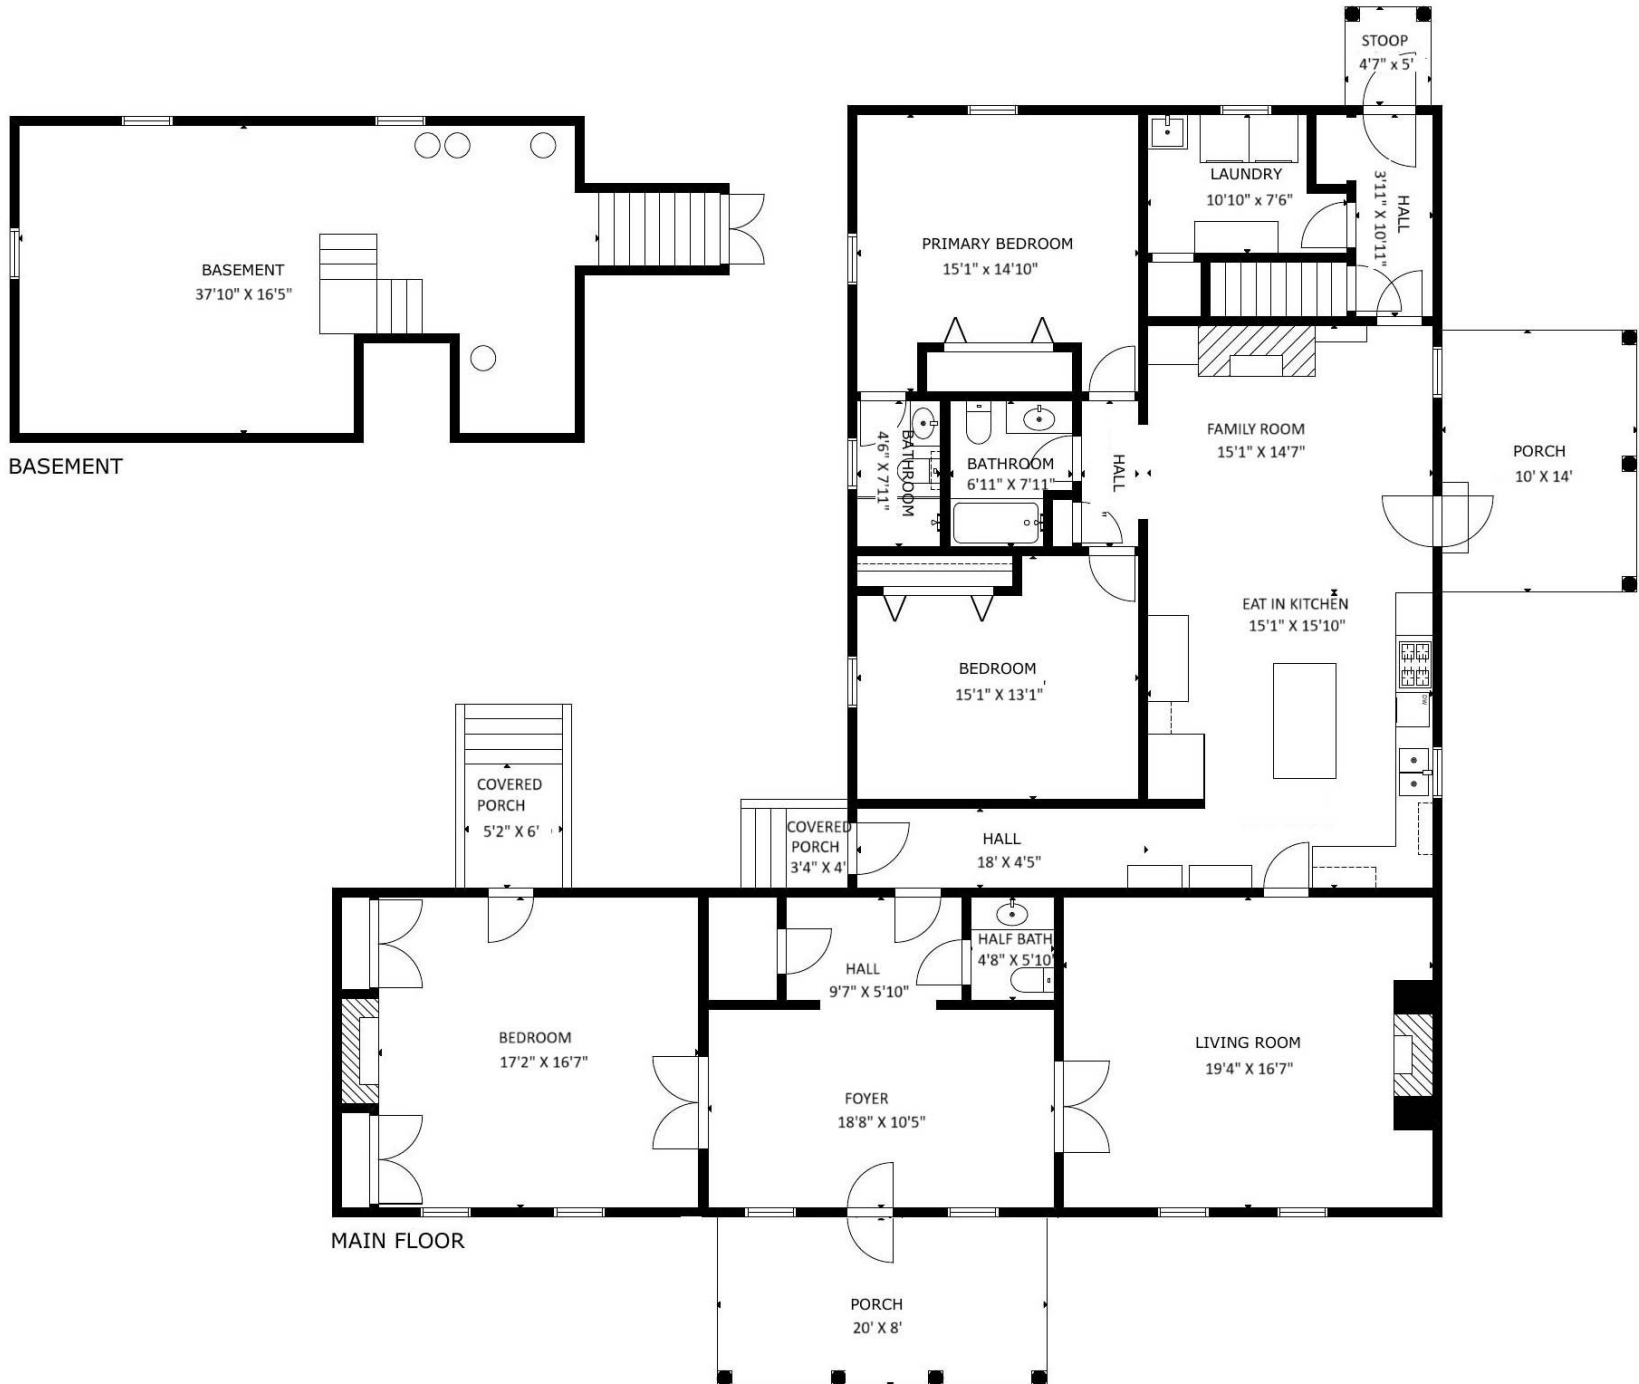

1834 Dewitt Smith Road Pittsboro, NC 27312

The following dimensions are approximate interior wall to wall dimensions, measured on site, from the widest portion of each room, then calculated to Feet/Inches from Rounded Decimal Feet. Information deemed reliable, but not guaranteed.