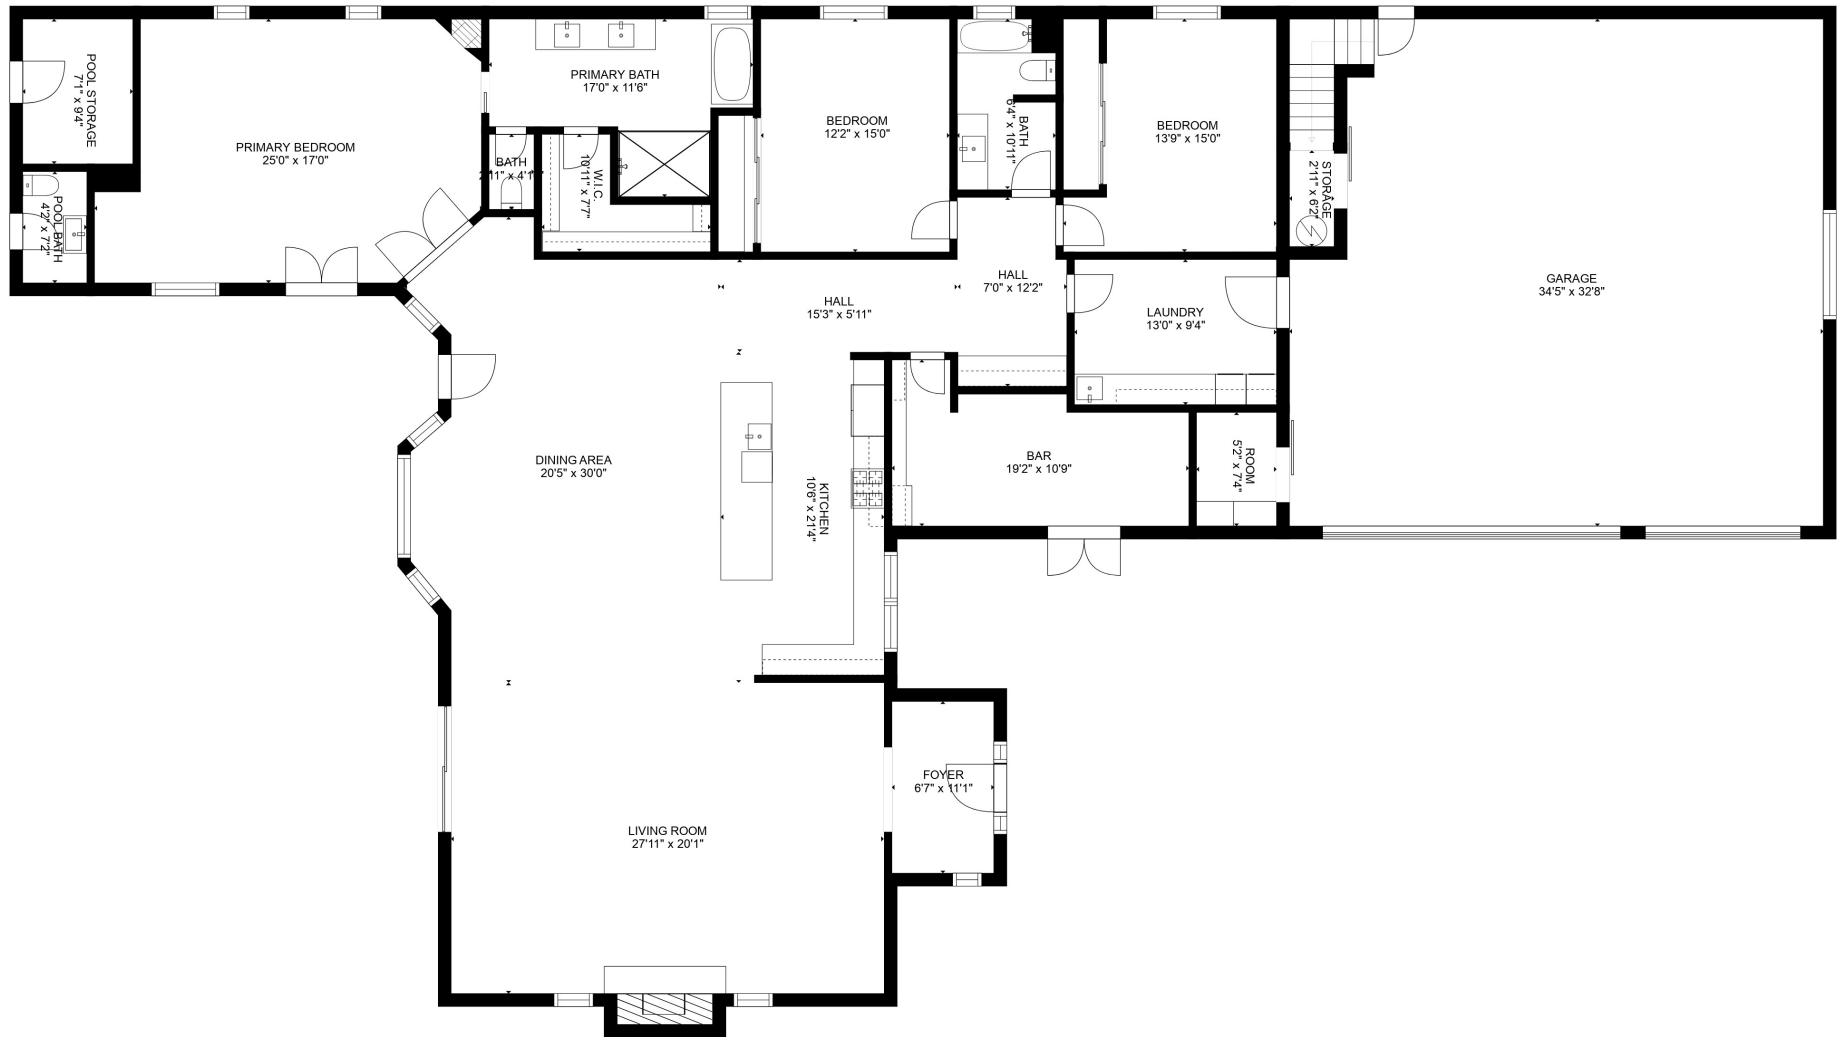

Estimated areas

GLA FLOOR 1: 3360 sq. ft, excluded 1282 sq. ft
 GLA FLOOR 2: 638 sq. ft, excluded 354 sq. ft
 Total GLA 3998 sq. ft, total scanned area 5634 sq. ft

SIZES AND DIMENSIONS ARE APPROXIMATE, ACTUAL MAY VARY.