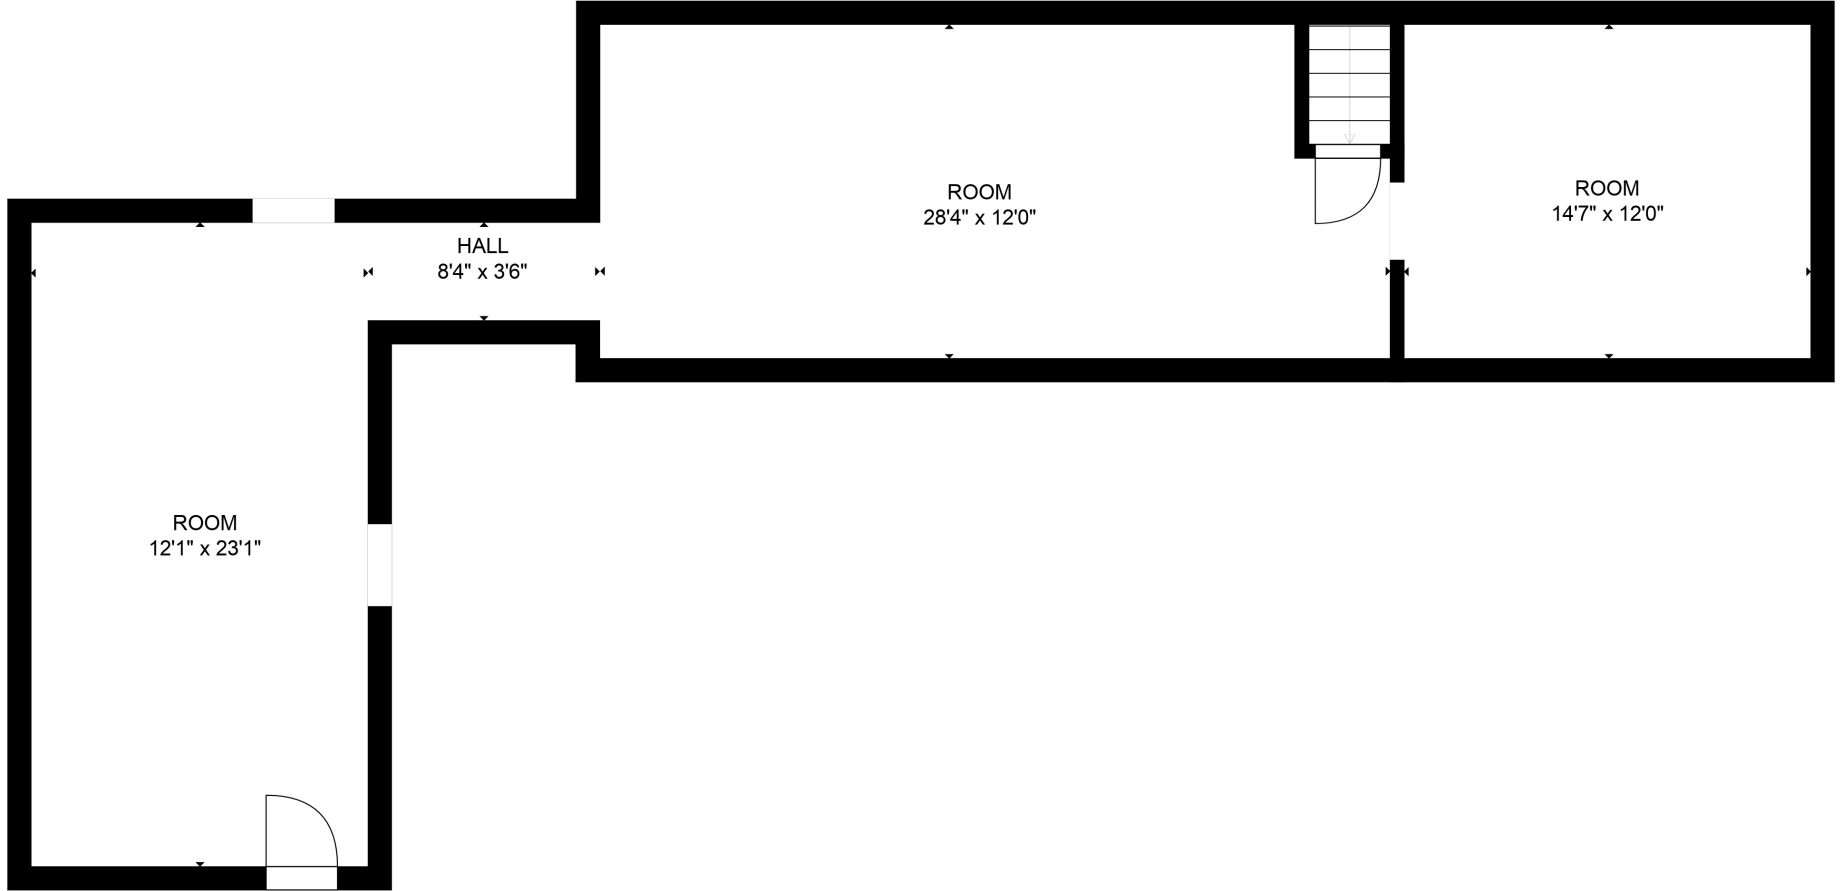

Estimated areas

GLA FLOOR 1: 3360 sq. ft, excluded 1282 sq. ft
 GLA FLOOR 2: 638 sq. ft, excluded 354 sq. ft
 Total GLA 3998 sq. ft, total scanned area 5634 sq. ft

SIZES AND DIMENSIONS ARE APPROXIMATE, ACTUAL MAY VARY.