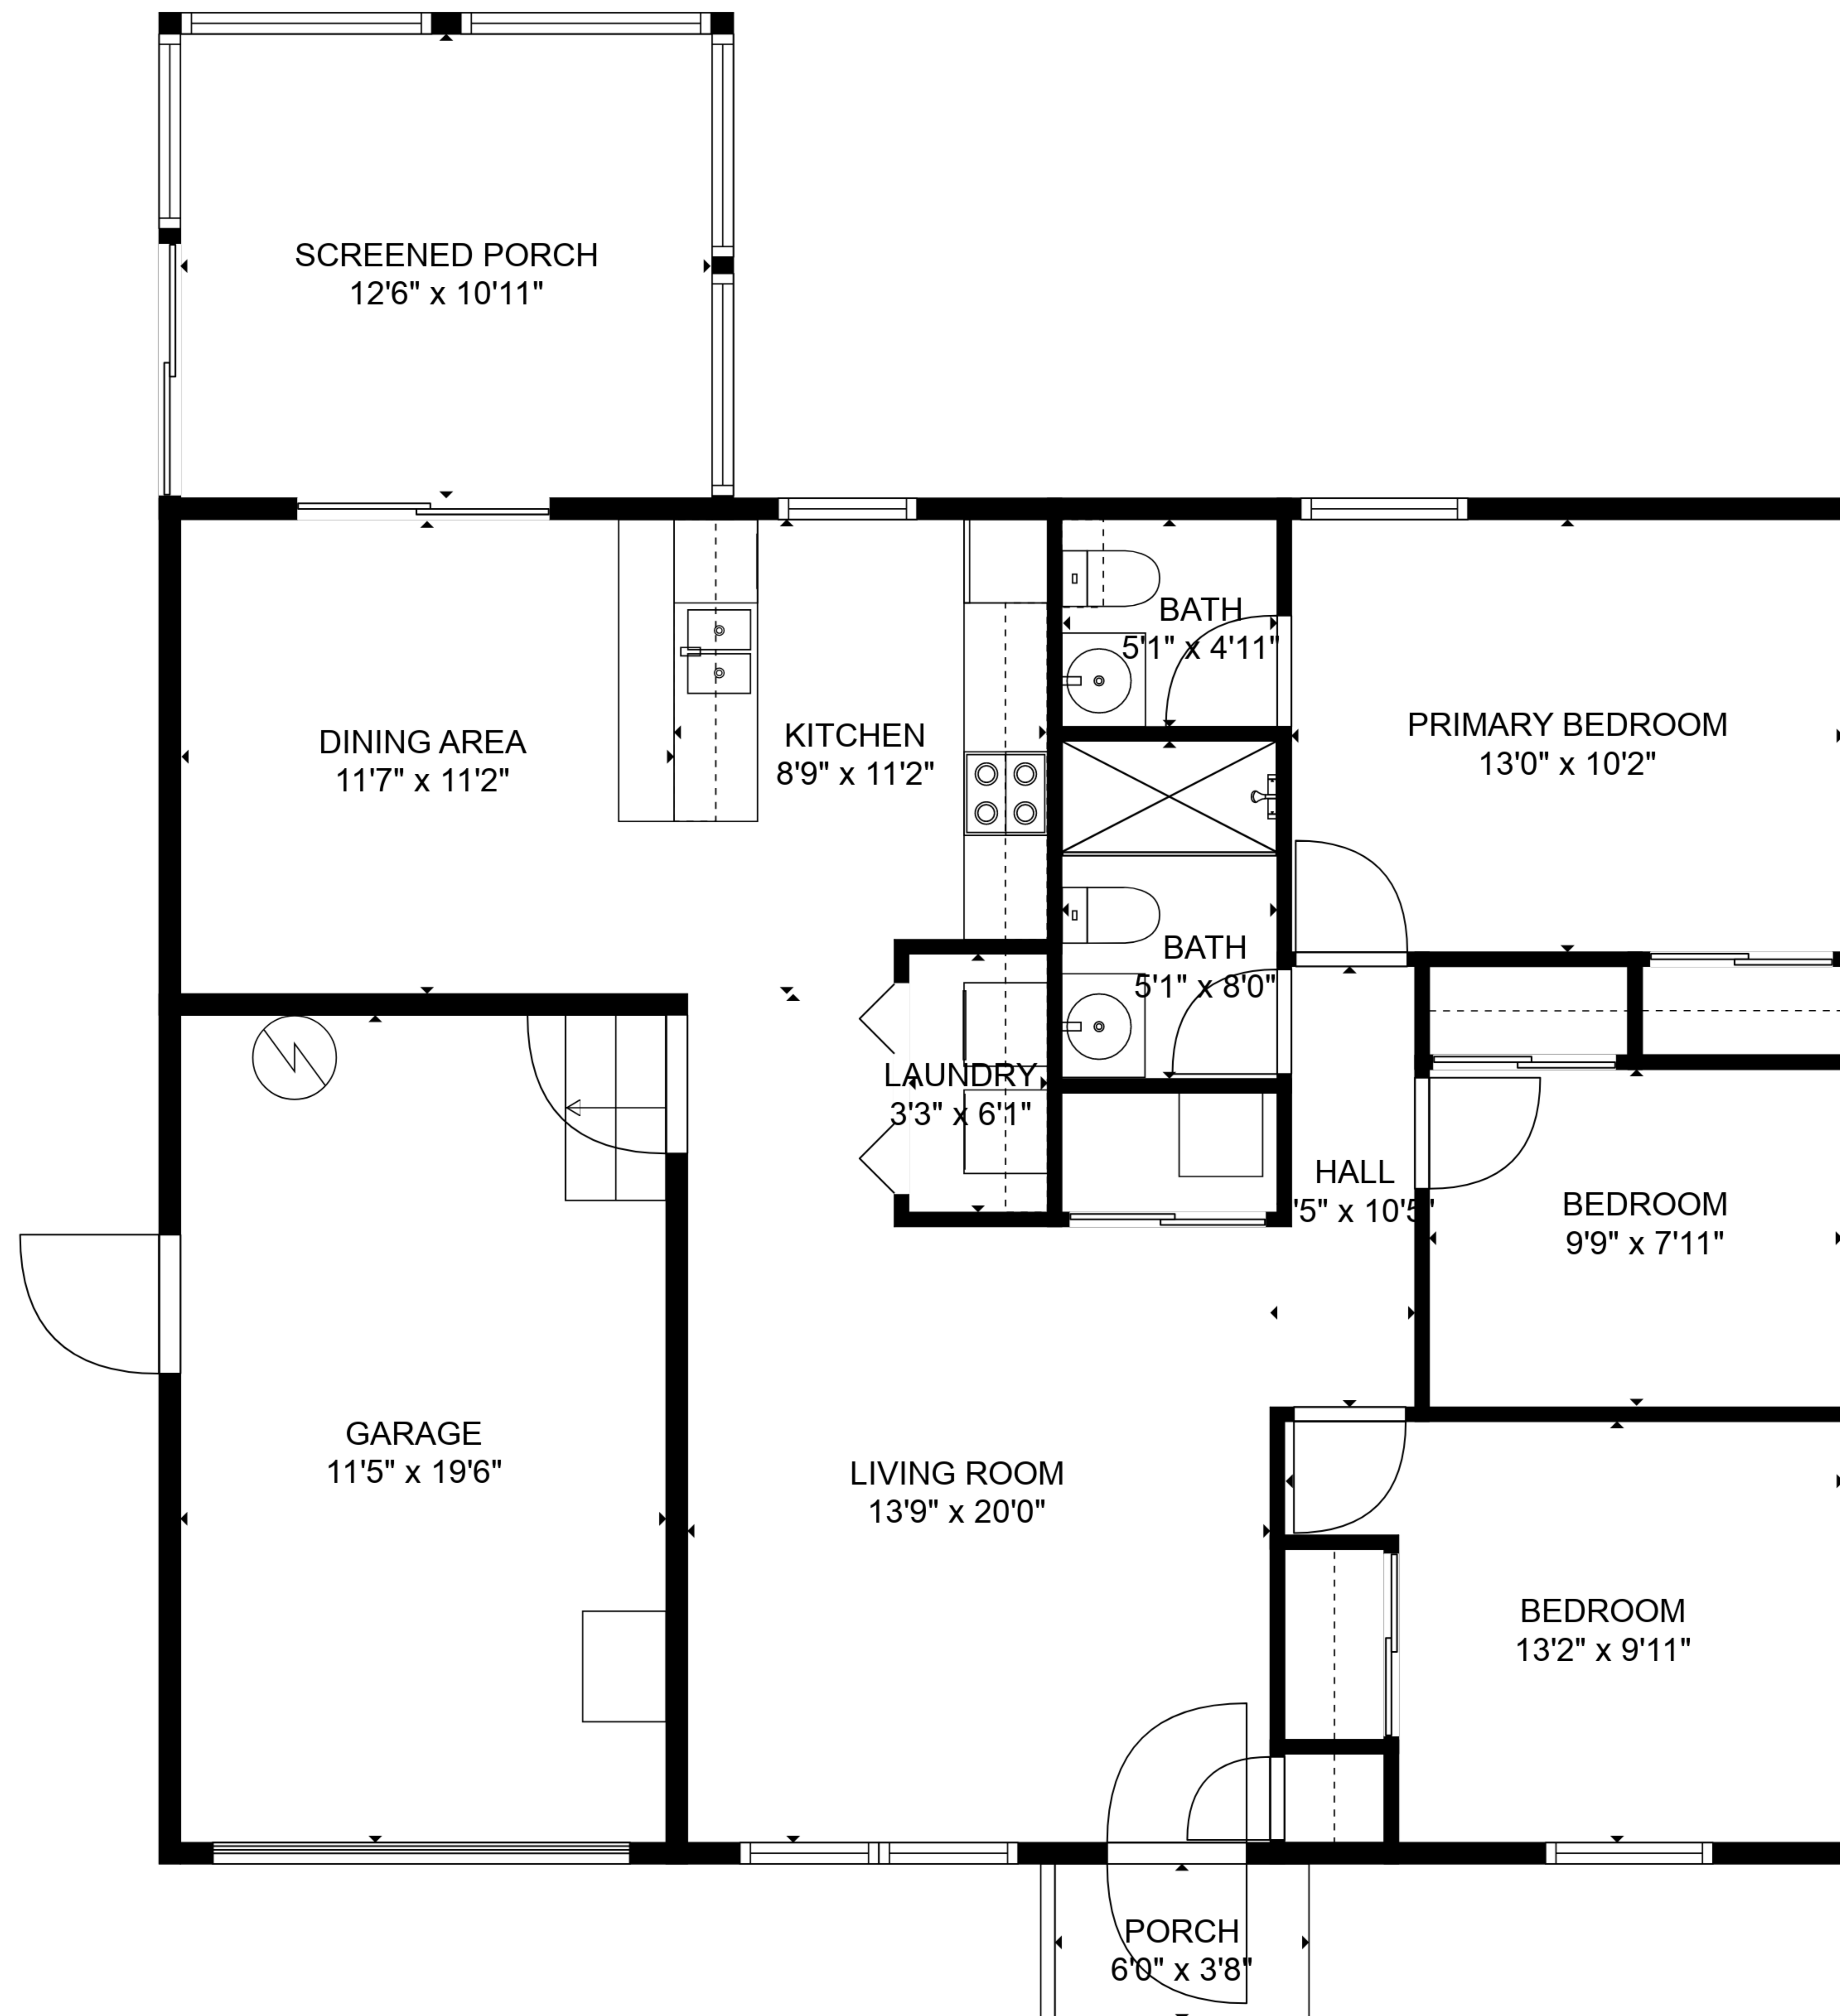

TOTAL: 985 sq. ft
 FLOOR 1: 985 sq. ft
 EXCLUDED AREAS: GARAGE: 223 sq. ft, SCREENED PORCH: 137 sq. ft, PORCH: 22 sq. ft

FLOOR PLAN CREATED BY CUBICASA APP. MEASUREMENTS DEEMED HIGHLY RELIABLE BUT NOT GUARANTEED.