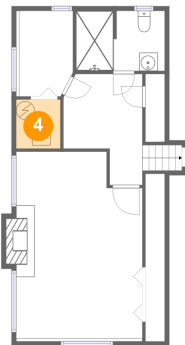

3545 Carol Lane, Northfield Woods, Northbrook, Cook County, Illinois, United States, 60062

**3** Floor 1 - Family Room

Dimensions: 13'9" x 20'4"  
Area: 275 sq. ft  
Counted as living area: Yes

Heated: Yes  
Finished: Yes  
Enclosed: Yes  
Contiguous: Yes  
Permitted: Yes  
Wet space: No  
Addition: No  
Conversion: No

**4** Floor 1 - Electrical Room

Dimensions: 4'10" x 5'4"  
Area: 26 sq. ft  
Counted as living area: No

Heated: No  
Finished: No  
Enclosed: Yes  
Contiguous: Yes  
Permitted: Yes  
Wet space: No  
Addition: No  
Conversion: No