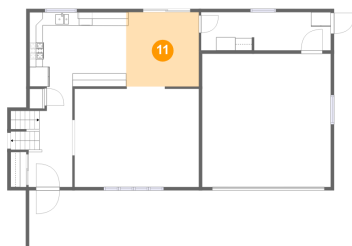

Dimensions: 11'0" x 11'2"
Area: 123 sq. ft
Counted as living area: Yes

Heated: Yes
Finished: Yes
Enclosed: Yes
Contiguous: Yes
Permitted: Yes
Wet space: No
Addition: No
Conversion: No