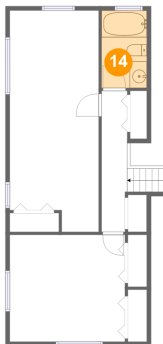

14 Floor 3 - Bath

Dimensions: 5'3" x 9'0"
Area: 47 sq. ft
Counted as living area: Yes

Heated: Yes
Finished: Yes
Enclosed: Yes
Contiguous: Yes
Permitted: Yes
Wet space: Yes
Addition: No
Conversion: No