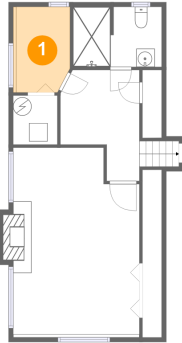

3545 Carol Lane, Northfield Woods, Northbrook, Cook County, Illinois, United States, 60062

1 Floor 1 - Bedroom

Dimensions: 5'10" x 9'4"
Area: 56 sq. ft
Counted as living area: Yes

Heated: Yes
Finished: Yes
Enclosed: Yes
Contiguous: Yes
Permitted: Yes
Wet space: No
Addition: No
Conversion: No