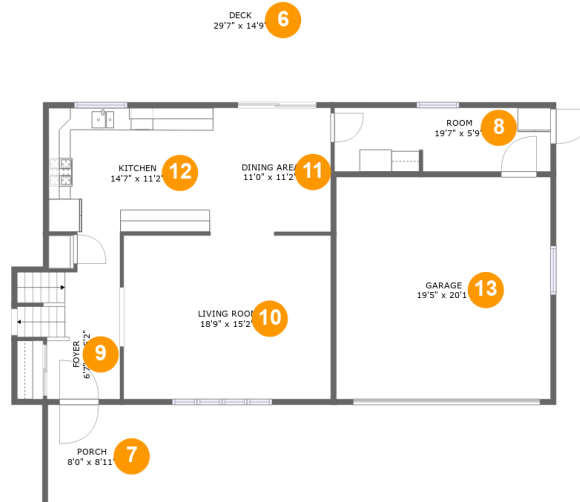

## Room dimensions

Floor 1

Total sqft: 651 Living area: 616

#		Dimensions	sqft	Counted as living area
1	Bedroom	5'10" x 9'4"	56 sq. ft	Yes
2	Hall	8'7" x 12'1"	95 sq. ft	Yes
3	Family Room	13'9" x 20'4"	275 sq. ft	Yes
4	Electrical Room	4'10" x 5'4"	26 sq. ft	No
5	Bath	9'8" x 6'7"	62 sq. ft	Yes

## Room dimensions

Floor 2

Total sqft: 1819 Living area: 899

#		Dimensions	sqft	Counted as living area
6	Deck	29'7" x 14'9"	439 sq. ft	No
7	Porch	8'0" x 8'11"	72 sq. ft	No
8	Room	19'7" x 5'9"	112 sq. ft	Yes
9	Foyer	6'7" x 15'2"	105 sq. ft	Yes
10	Living Room	18'9" x 15'2"	279 sq. ft	Yes
11	Dining Area	11'0" x 11'2"	123 sq. ft	Yes
12	Kitchen	14'7" x 11'2"	163 sq. ft	Yes
13	Garage	19'5" x 20'1"	389 sq. ft	No