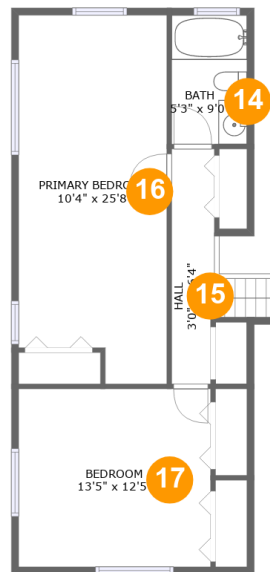

Home report

3545 Carol Lane, Northfield Woods, Northbrook, Cook County, Illinois, United States, 60062

Room dimensions

Floor 3

Total sqft: 663 Living area: 663

#		Dimensions	sqft	Counted as living area
14	Bath	5'3" x 9'0"	47 sq. ft	Yes
15	Hall	3'0" x 16'4"	59 sq. ft	Yes
16	Primary Bedroom	10'4" x 25'8"	250 sq. ft	Yes
17	Bedroom	13'5" x 12'5"	166 sq. ft	Yes