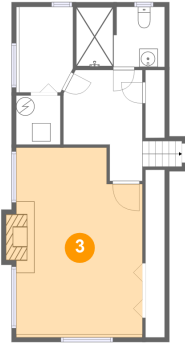

## 2 Floor 1 - Hall

Dimensions: 8'7" x 12'1"  
Area: 95 sq. ft  
Counted as living area: Yes

Heated: Yes  
Finished: Yes  
Enclosed: Yes  
Contiguous: Yes  
Permitted: Yes  
Wet space: No  
Addition: No  
Conversion: No

3545 Carol Lane, Northfield Woods, Northbrook, Cook County, Illinois, United States, 60062

**3** Floor 1 - Family Room

Dimensions: 13'9" x 20'4"  
Area: 275 sq. ft  
Counted as living area: Yes

Heated: Yes  
Finished: Yes  
Enclosed: Yes  
Contiguous: Yes  
Permitted: Yes  
Wet space: No  
Addition: No  
Conversion: No