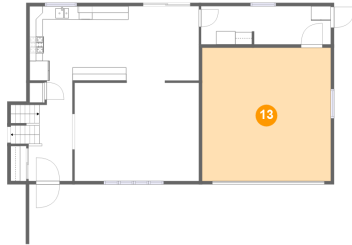

Dimensions: 19'5" x 20'1"
Area: 389 sq. ft
Counted as living area: No

Heated: No
Finished: No
Enclosed: Yes
Contiguous: Yes
Permitted: Yes
Wet space: No
Addition: No
Conversion: No