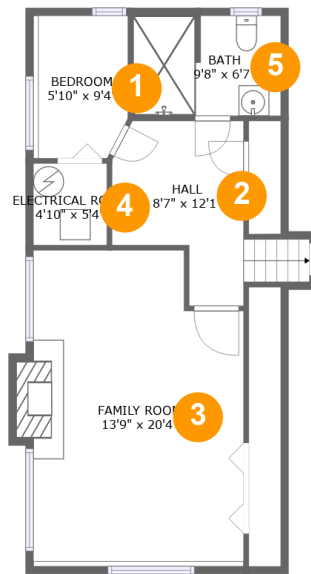

Home report

3545 Carol Lane, Northfield Woods, Northbrook, Cook County, Illinois, United States, 60062

Room dimensions

Floor 1

Total sqft: 651 Living area: 616

#		Dimensions	sqft	Counted as living area
1	Bedroom	5'10" x 9'4"	56 sq. ft	Yes
2	Hall	8'7" x 12'1"	95 sq. ft	Yes
3	Family Room	13'9" x 20'4"	275 sq. ft	Yes
4	Electrical Room	4'10" x 5'4"	26 sq. ft	No
5	Bath	9'8" x 6'7"	62 sq. ft	Yes