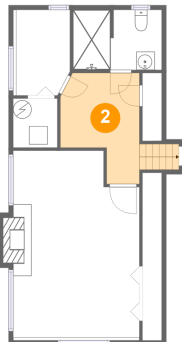

2 Floor 1 - Hall

Dimensions: 8'7" x 12'1"
Area: 95 sq. ft
Counted as living area: Yes

Heated: Yes
Finished: Yes
Enclosed: Yes
Contiguous: Yes
Permitted: Yes
Wet space: No
Addition: No
Conversion: No