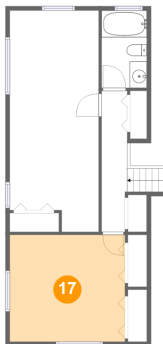

17 Floor 3 - Bedroom

Dimensions: 13'5" x 12'5"
Area: 166 sq. ft
Counted as living area: Yes

Heated: Yes
Finished: Yes
Enclosed: Yes
Contiguous: Yes
Permitted: Yes
Wet space: No
Addition: No
Conversion: No