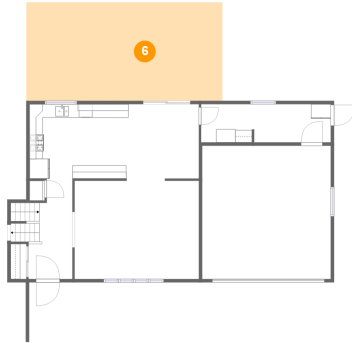

6 Floor 2 - Deck

Dimensions: 29'7" x 14'9"
Area: 439 sq. ft
Counted as living area: No

Heated: No
Finished: Yes
Enclosed: No
Contiguous: Yes
Permitted: Yes
Wet space: No
Addition: No
Conversion: No

7 Floor 2 - Porch