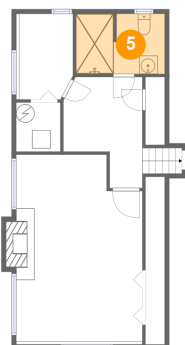

5 Floor 1 - Bath

Dimensions: 9'8" x 6'7"
Area: 62 sq. ft
Counted as living area: Yes

Heated: Yes
Finished: Yes
Enclosed: Yes
Contiguous: Yes
Permitted: Yes
Wet space: Yes
Addition: No
Conversion: No