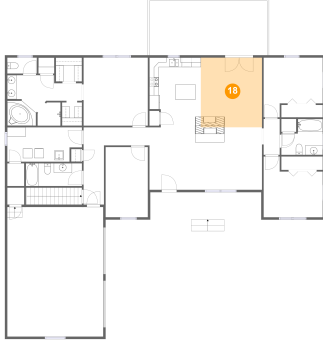

564 Heather Ridge Road, Rocky Mount, Franklin County, Virginia, United States, 24151

18 Floor 2 - Dining Area

Dimensions: 12'11" x 14'9"
Area: 191 sq. ft
Counted as Living Area:
Yes

Heated: Yes
Finished: Yes
Enclosed: Yes
Contiguous:
Yes
Permitted: Yes
Wet Space: No
Addition: No
Conversion: No