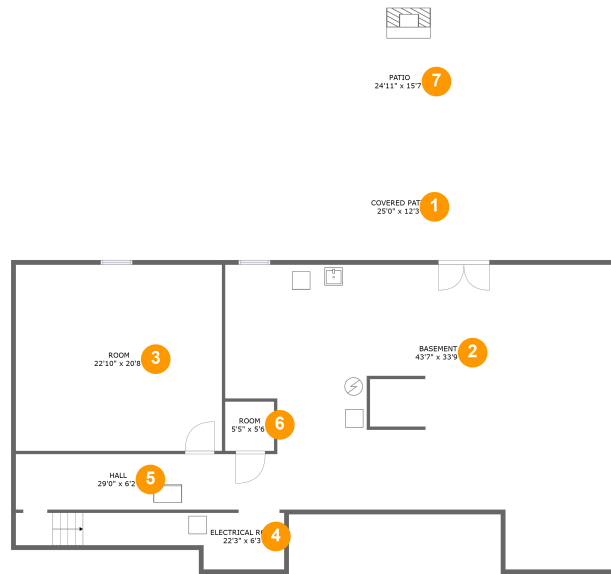

564 Heather Ridge Road, Rocky Mount, Franklin County, Virginia, United States, 24151

Room Dimensions

Floor 1

Total sqft: 2842

Living area: 0

#	Room name	Dimensions	Area (sqft)	Counted as Living Area
1	Covered Patio	25'0" x 12'3"	307 sq. ft	No
2	Basement	43'7" x 33'9"	1194 sq. ft	No
3	Room	22'10" x 20'8"	472 sq. ft	No
4	Electrical Room	22'3" x 6'3"	133 sq. ft	No
5	Hall	29'0" x 6'2"	179 sq. ft	No
6	Room	5'5" x 5'6"	30 sq. ft	No
7	Patio	24'11" x 15'7"	390 sq. ft	No