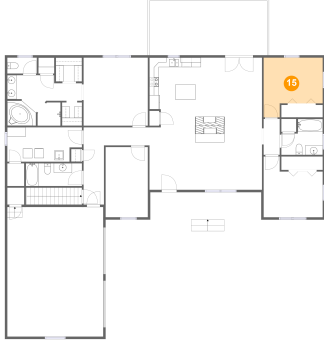

564 Heather Ridge Road, Rocky Mount, Franklin County, Virginia, United States, 24151

15 Floor 2 - Bedroom

Dimensions: 12'6" x 12'8"
Area: 131 sq. ft
Counted as Living Area:
Yes

Heated: Yes
Finished: Yes
Enclosed: Yes
Contiguous:
Yes
Permitted: Yes
Wet Space: No
Addition: No
Conversion: No