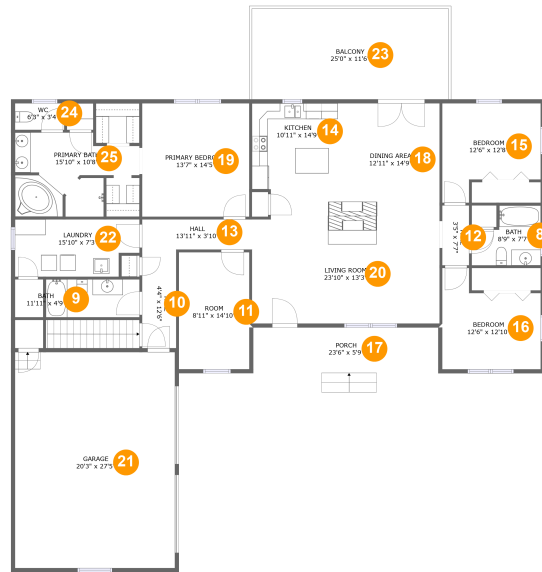

564 Heather Ridge Road, Rocky Mount, Franklin County, Virginia, United States, 24151

Room Dimensions

Floor 1

Total sqft: 2842

Living area: 0

#	Room name	Dimensions	Area (sqft)	Counted as Living Area
1	Covered Patio	25'0" x 12'3"	307 sq. ft	No
2	Basement	43'7" x 33'9"	1194 sq. ft	No
3	Room	22'10" x 20'8"	472 sq. ft	No
4	Electrical Room	22'3" x 6'3"	133 sq. ft	No
5	Hall	29'0" x 6'2"	179 sq. ft	No
6	Room	5'5" x 5'6"	30 sq. ft	No
7	Patio	24'11" x 15'7"	390 sq. ft	No

564 Heather Ridge Road, Rocky Mount, Franklin County, Virginia, United States, 24151

Room Dimensions

Floor 2

Total sqft: 3181

Living area: 2146

#	Room name	Dimensions	Area (sqft)	Counted as Living Area
8	Bath	8'9" x 7'7"	56 sq. ft	Yes
9	Bath	11'11" x 4'9"	57 sq. ft	Yes
10	Hall	4'4" x 12'6"	54 sq. ft	Yes
11	Room	8'11" x 14'10"	133 sq. ft	Yes
12	Hall	3'5" x 7'7"	26 sq. ft	Yes
13	Hall	13'11" x 3'10"	53 sq. ft	Yes
14	Kitchen	10'11" x 14'9"	151 sq. ft	Yes
15	Bedroom	12'6" x 12'8"	131 sq. ft	Yes
16	Bedroom	12'6" x 12'10"	132 sq. ft	Yes
17	Porch	23'6" x 5'9"	136 sq. ft	No
18	Dining Area	12'11" x 14'9"	191 sq. ft	Yes

18 Floor 2 - Dining Area

Dimensions: 12'11" x 14'9"
Area: 191 sq. ft
Counted as Living Area:
Yes

Heated: Yes
Finished: Yes
Enclosed: Yes
Contiguous:
Yes
Permitted: Yes
Wet Space: No
Addition: No
Conversion: No