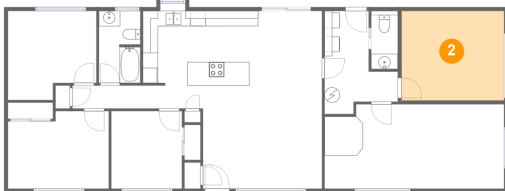

## Property summary

985 East First Street, Yamhill, Yamhill County, Oregon, United States, 97148

Room dimensions

Floor 1

Total sqft: 1605 Living area: 1431

#		Dimensions	sqft	Counted as living area
1	Primary Bedroom	13'3" x 10'2"	126 sq. ft	Yes
2	Garage	13'5" x 11'8"	157 sq. ft	No
3	WC	3'6" x 7'1"	26 sq. ft	Yes
4	Bedroom	9'3" x 10'2"	94 sq. ft	Yes
5	Bedroom	11'7" x 11'8"	122 sq. ft	Yes
6	Bath	5'5" x 9'5"	50 sq. ft	Yes
7	Dining Area	8'4" x 9'9"	82 sq. ft	Yes
8	Utility	9'7" x 13'6"	90 sq. ft	Yes
9	Living Room	15'7" x 13'6"	211 sq. ft	Yes
10	Family Room	23'6" x 11'0"	253 sq. ft	Yes
11	Hall	17'1" x 3'0"	52 sq. ft	Yes

**985 East First Street, Yamhill, Yamhill County, Oregon,  
United States, 97148**

#		Dimensions	sqft	Counted as living area
12	Kitchen	15'1" x 9'9"	146 sq. ft	Yes

**985 East First Street, Yamhill, Yamhill County, Oregon,  
United States, 97148**

## 1 Floor 1 - Primary Bedroom

**Dimensions:** 13'3" x 10'2"  
**Area:** 126 sq. ft  
**Counted as living area:** Yes

**Heated:** Yes  
**Finished:** Yes  
**Enclosed:** Yes  
**Contiguous:** Yes  
**Permitted:** Yes  
**Wet space:** No  
**Addition:** No  
**Conversion:** No

## 2 Floor 1 - Garage

**Dimensions:** 13'5" x 11'8"  
**Area:** 157 sq. ft  
**Counted as living area:** No

**Heated:** No  
**Finished:** No  
**Enclosed:** Yes  
**Contiguous:** Yes  
**Permitted:** Yes  
**Wet space:** No  
**Addition:** No  
**Conversion:** No