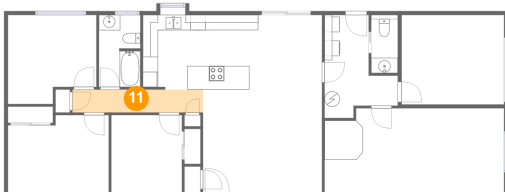

11 Floor 1 - Hall

Dimensions: 17'1" x 3'0"
Area: 52 sq. ft
Counted as living area: Yes

Heated: Yes
Finished: Yes
Enclosed: Yes
Contiguous: Yes
Permitted: Yes
Wet space: No
Addition: No
Conversion: No