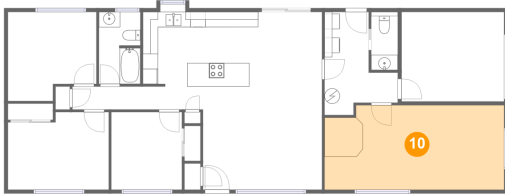

### 8 Floor 1 - Utility

Dimensions: 9'7" x 13'6"  
Area: 90 sq. ft  
Counted as living area: Yes

Heated: Yes  
Finished: Yes  
Enclosed: Yes  
Contiguous: Yes  
Permitted: Yes  
Wet space: No  
Addition: No  
Conversion: No

985 East First Street, Yamhill, Yamhill County, Oregon,  
United States, 97148

**9** Floor 1 - Living Room

Dimensions: 15'7" x 13'6"  
Area: 211 sq. ft  
Counted as living area: Yes

Heated: Yes  
Finished: Yes  
Enclosed: Yes  
Contiguous: Yes  
Permitted: Yes  
Wet space: No  
Addition: No  
Conversion: No

**10** Floor 1 - Family Room

Dimensions: 23'6" x 11'0"  
Area: 253 sq. ft  
Counted as living area: Yes

Heated: Yes  
Finished: Yes  
Enclosed: Yes  
Contiguous: Yes  
Permitted: Yes  
Wet space: No  
Addition: No  
Conversion: No