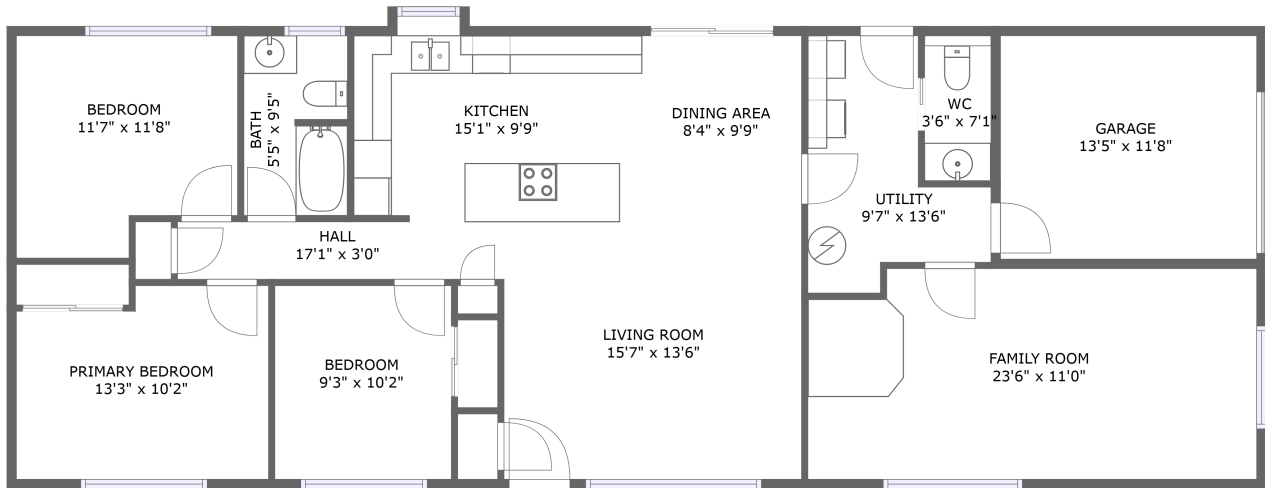

**985 East First Street, Yamhill, Yamhill County, Oregon,
United States, 97148**

FLOOR 1

Property summary