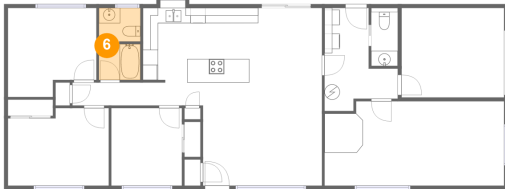

985 East First Street, Yamhill, Yamhill County, Oregon,
United States, 97148

6 Floor 1 - Bath

Dimensions: 5'5" x 9'5"
Area: 50 sq. ft
Counted as living area: Yes

Heated: Yes
Finished: Yes
Enclosed: Yes
Contiguous: Yes
Permitted: Yes
Wet space: Yes
Addition: No
Conversion: No