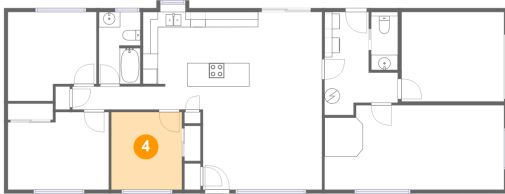

4 Floor 1 - Bedroom

Dimensions: 9'3" x 10'2"
Area: 94 sq. ft
Counted as living area: Yes

Heated: Yes
Finished: Yes
Enclosed: Yes
Contiguous: Yes
Permitted: Yes
Wet space: No
Addition: No
Conversion: No