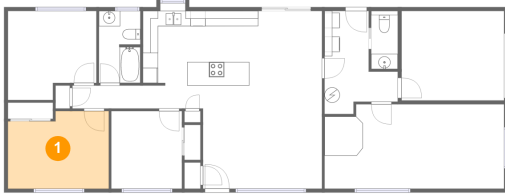

## Property summary

985 East First Street, Yamhill, Yamhill County, Oregon, United States, 97148

Room dimensions

Floor 1

Total sqft: 1605 Living area: 1431

#		Dimensions	sqft	Counted as living area
1	Primary Bedroom	13'3" x 10'2"	126 sq. ft	Yes
2	Garage	13'5" x 11'8"	157 sq. ft	No
3	WC	3'6" x 7'1"	26 sq. ft	Yes
4	Bedroom	9'3" x 10'2"	94 sq. ft	Yes
5	Bedroom	11'7" x 11'8"	122 sq. ft	Yes
6	Bath	5'5" x 9'5"	50 sq. ft	Yes
7	Dining Area	8'4" x 9'9"	82 sq. ft	Yes
8	Utility	9'7" x 13'6"	90 sq. ft	Yes
9	Living Room	15'7" x 13'6"	211 sq. ft	Yes
10	Family Room	23'6" x 11'0"	253 sq. ft	Yes
11	Hall	17'1" x 3'0"	52 sq. ft	Yes

**985 East First Street, Yamhill, Yamhill County, Oregon,  
United States, 97148**

#		Dimensions	sqft	Counted as living area
12	Kitchen	15'1" x 9'9"	146 sq. ft	Yes

**985 East First Street, Yamhill, Yamhill County, Oregon,  
United States, 97148**

## 1 Floor 1 - Primary Bedroom

**Dimensions:** 13'3" x 10'2"  
**Area:** 126 sq. ft  
**Counted as living area:** Yes

**Heated:** Yes  
**Finished:** Yes  
**Enclosed:** Yes  
**Contiguous:** Yes  
**Permitted:** Yes  
**Wet space:** No  
**Addition:** No  
**Conversion:** No