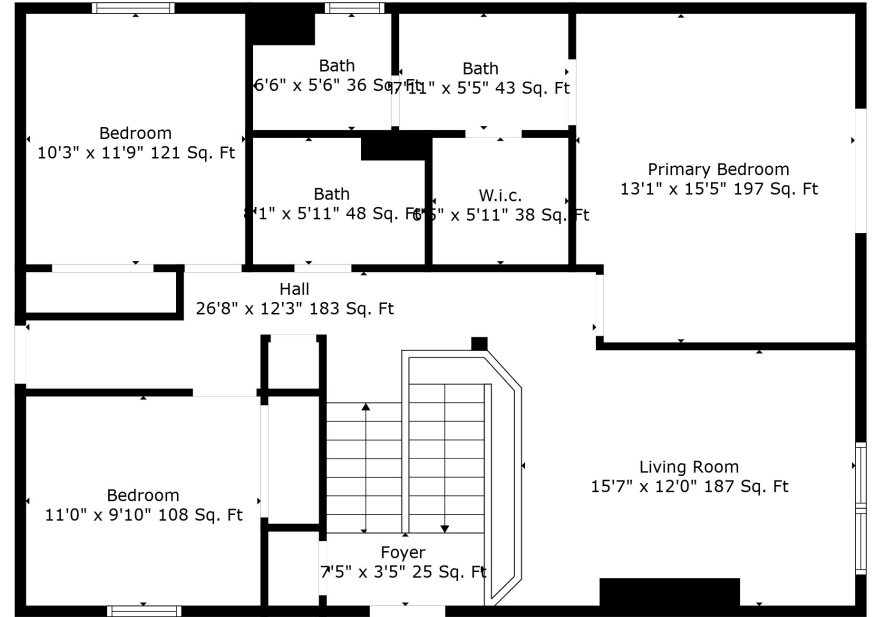

Floor 1

Floor 2

Total scanned area: 2288 sq. ft

Total scanned area: 2288 sq. ft

Measurements Are Calculated By Cubicasa Technology. Deemed Highly Reliable But Not Guaranteed.

Total scanned area: 2288 sq. ft