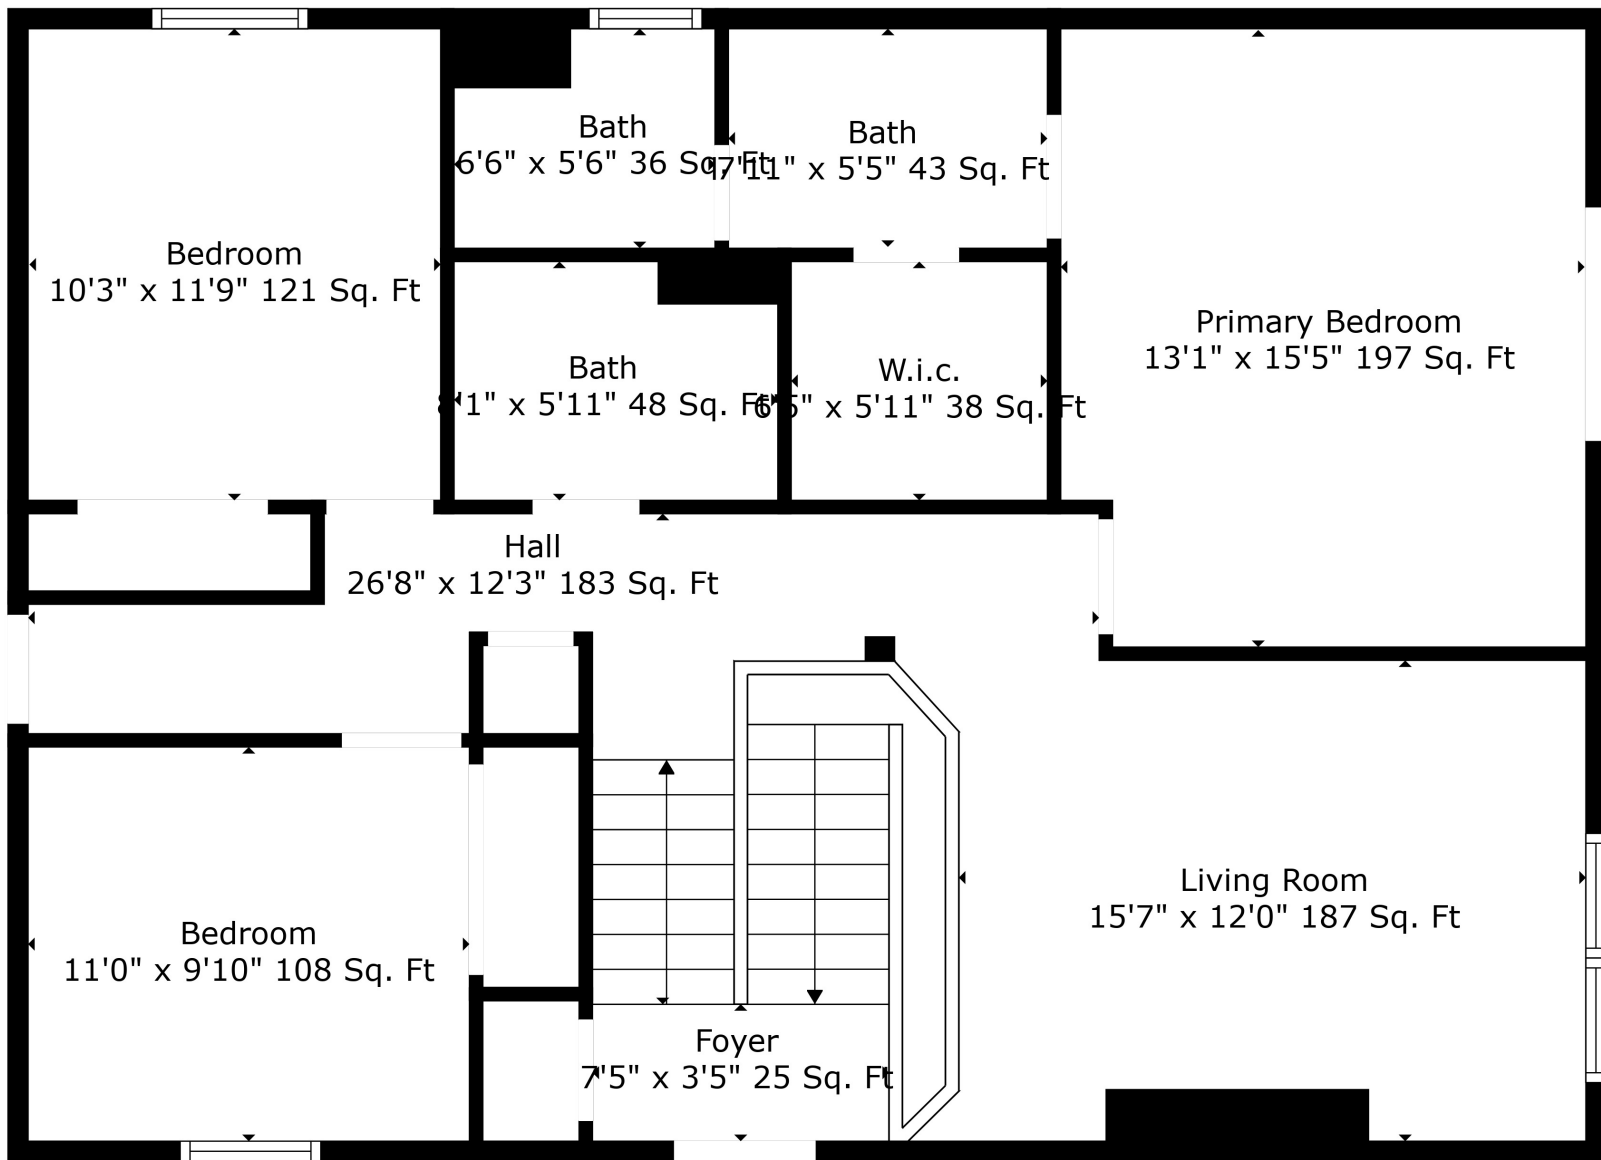

Floor 1

Floor 2

Total scanned area: 2288 sq. ft

Total scanned area: 2288 sq. ft

Measurements Are Calculated By Cubicasa Technology. Deemed Highly Reliable But Not Guaranteed.

Total scanned area: 2288 sq. ft