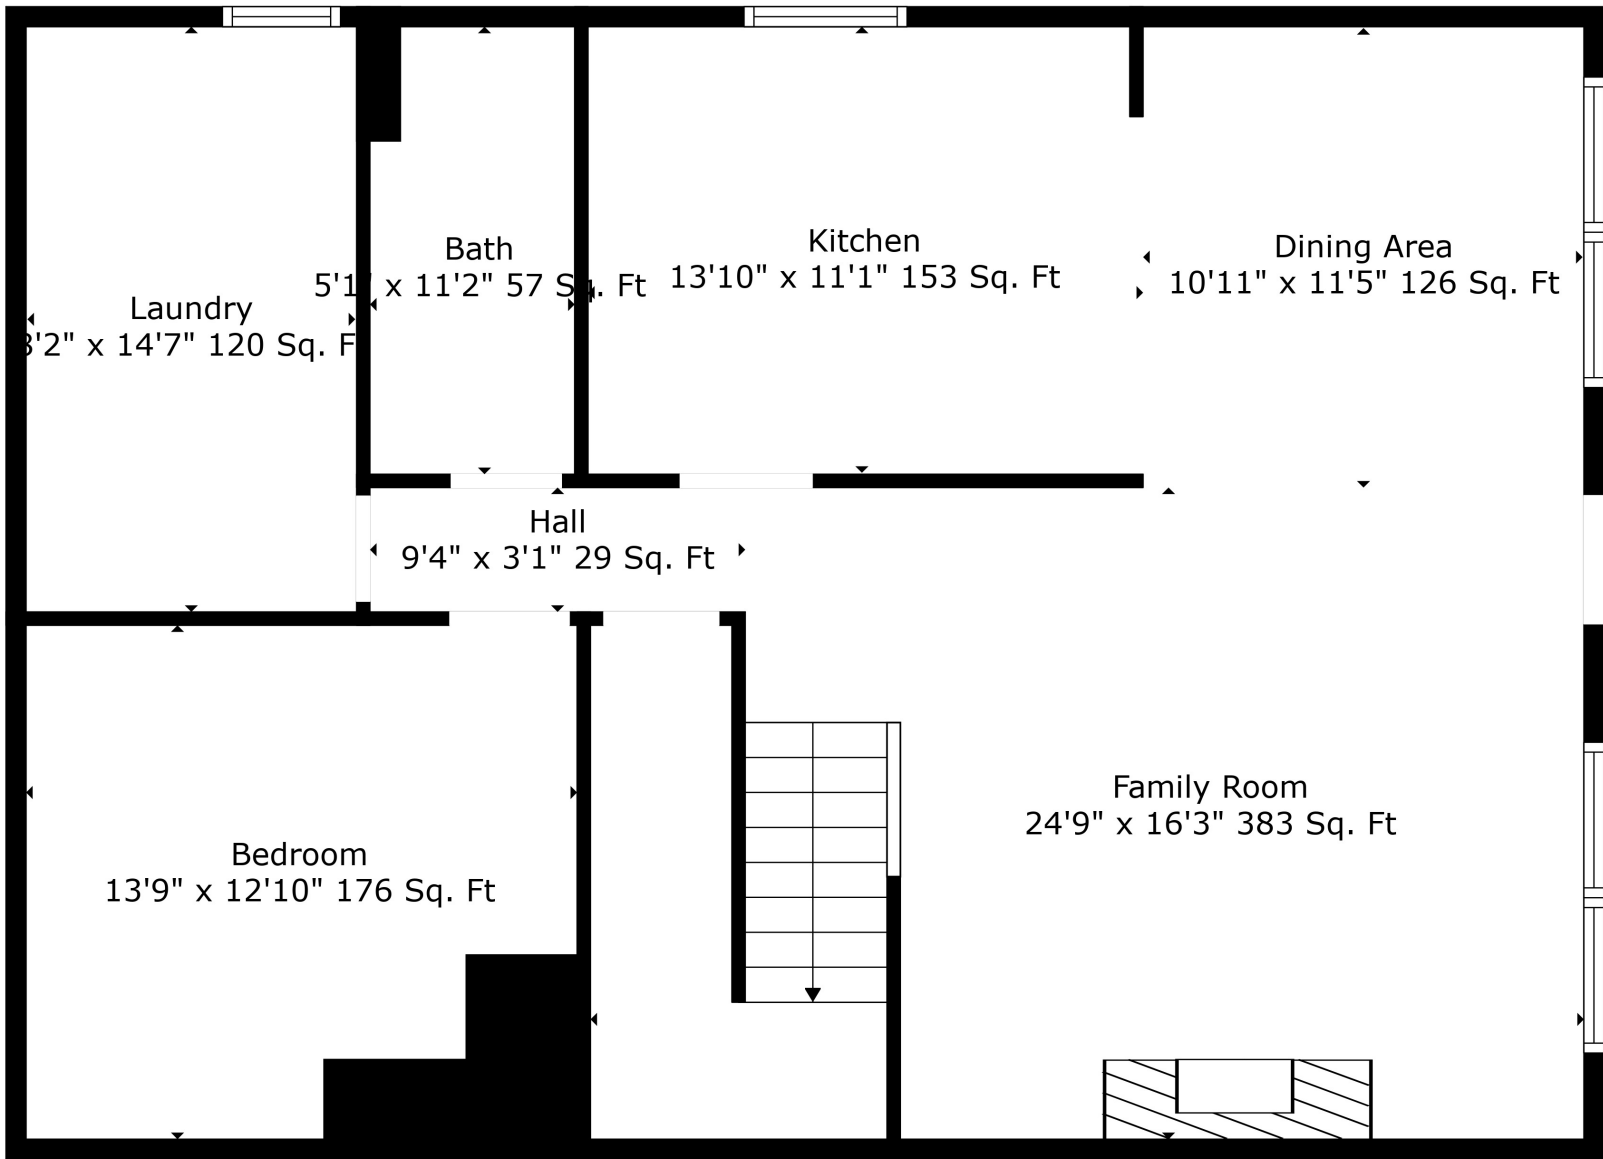

Floor 1

Floor 2

Total scanned area: 2288 sq. ft

Total scanned area: 2288 sq. ft

Measurements Are Calculated By Cubicasa Technology. Deemed Highly Reliable But Not Guaranteed.

Total scanned area: 2288 sq. ft