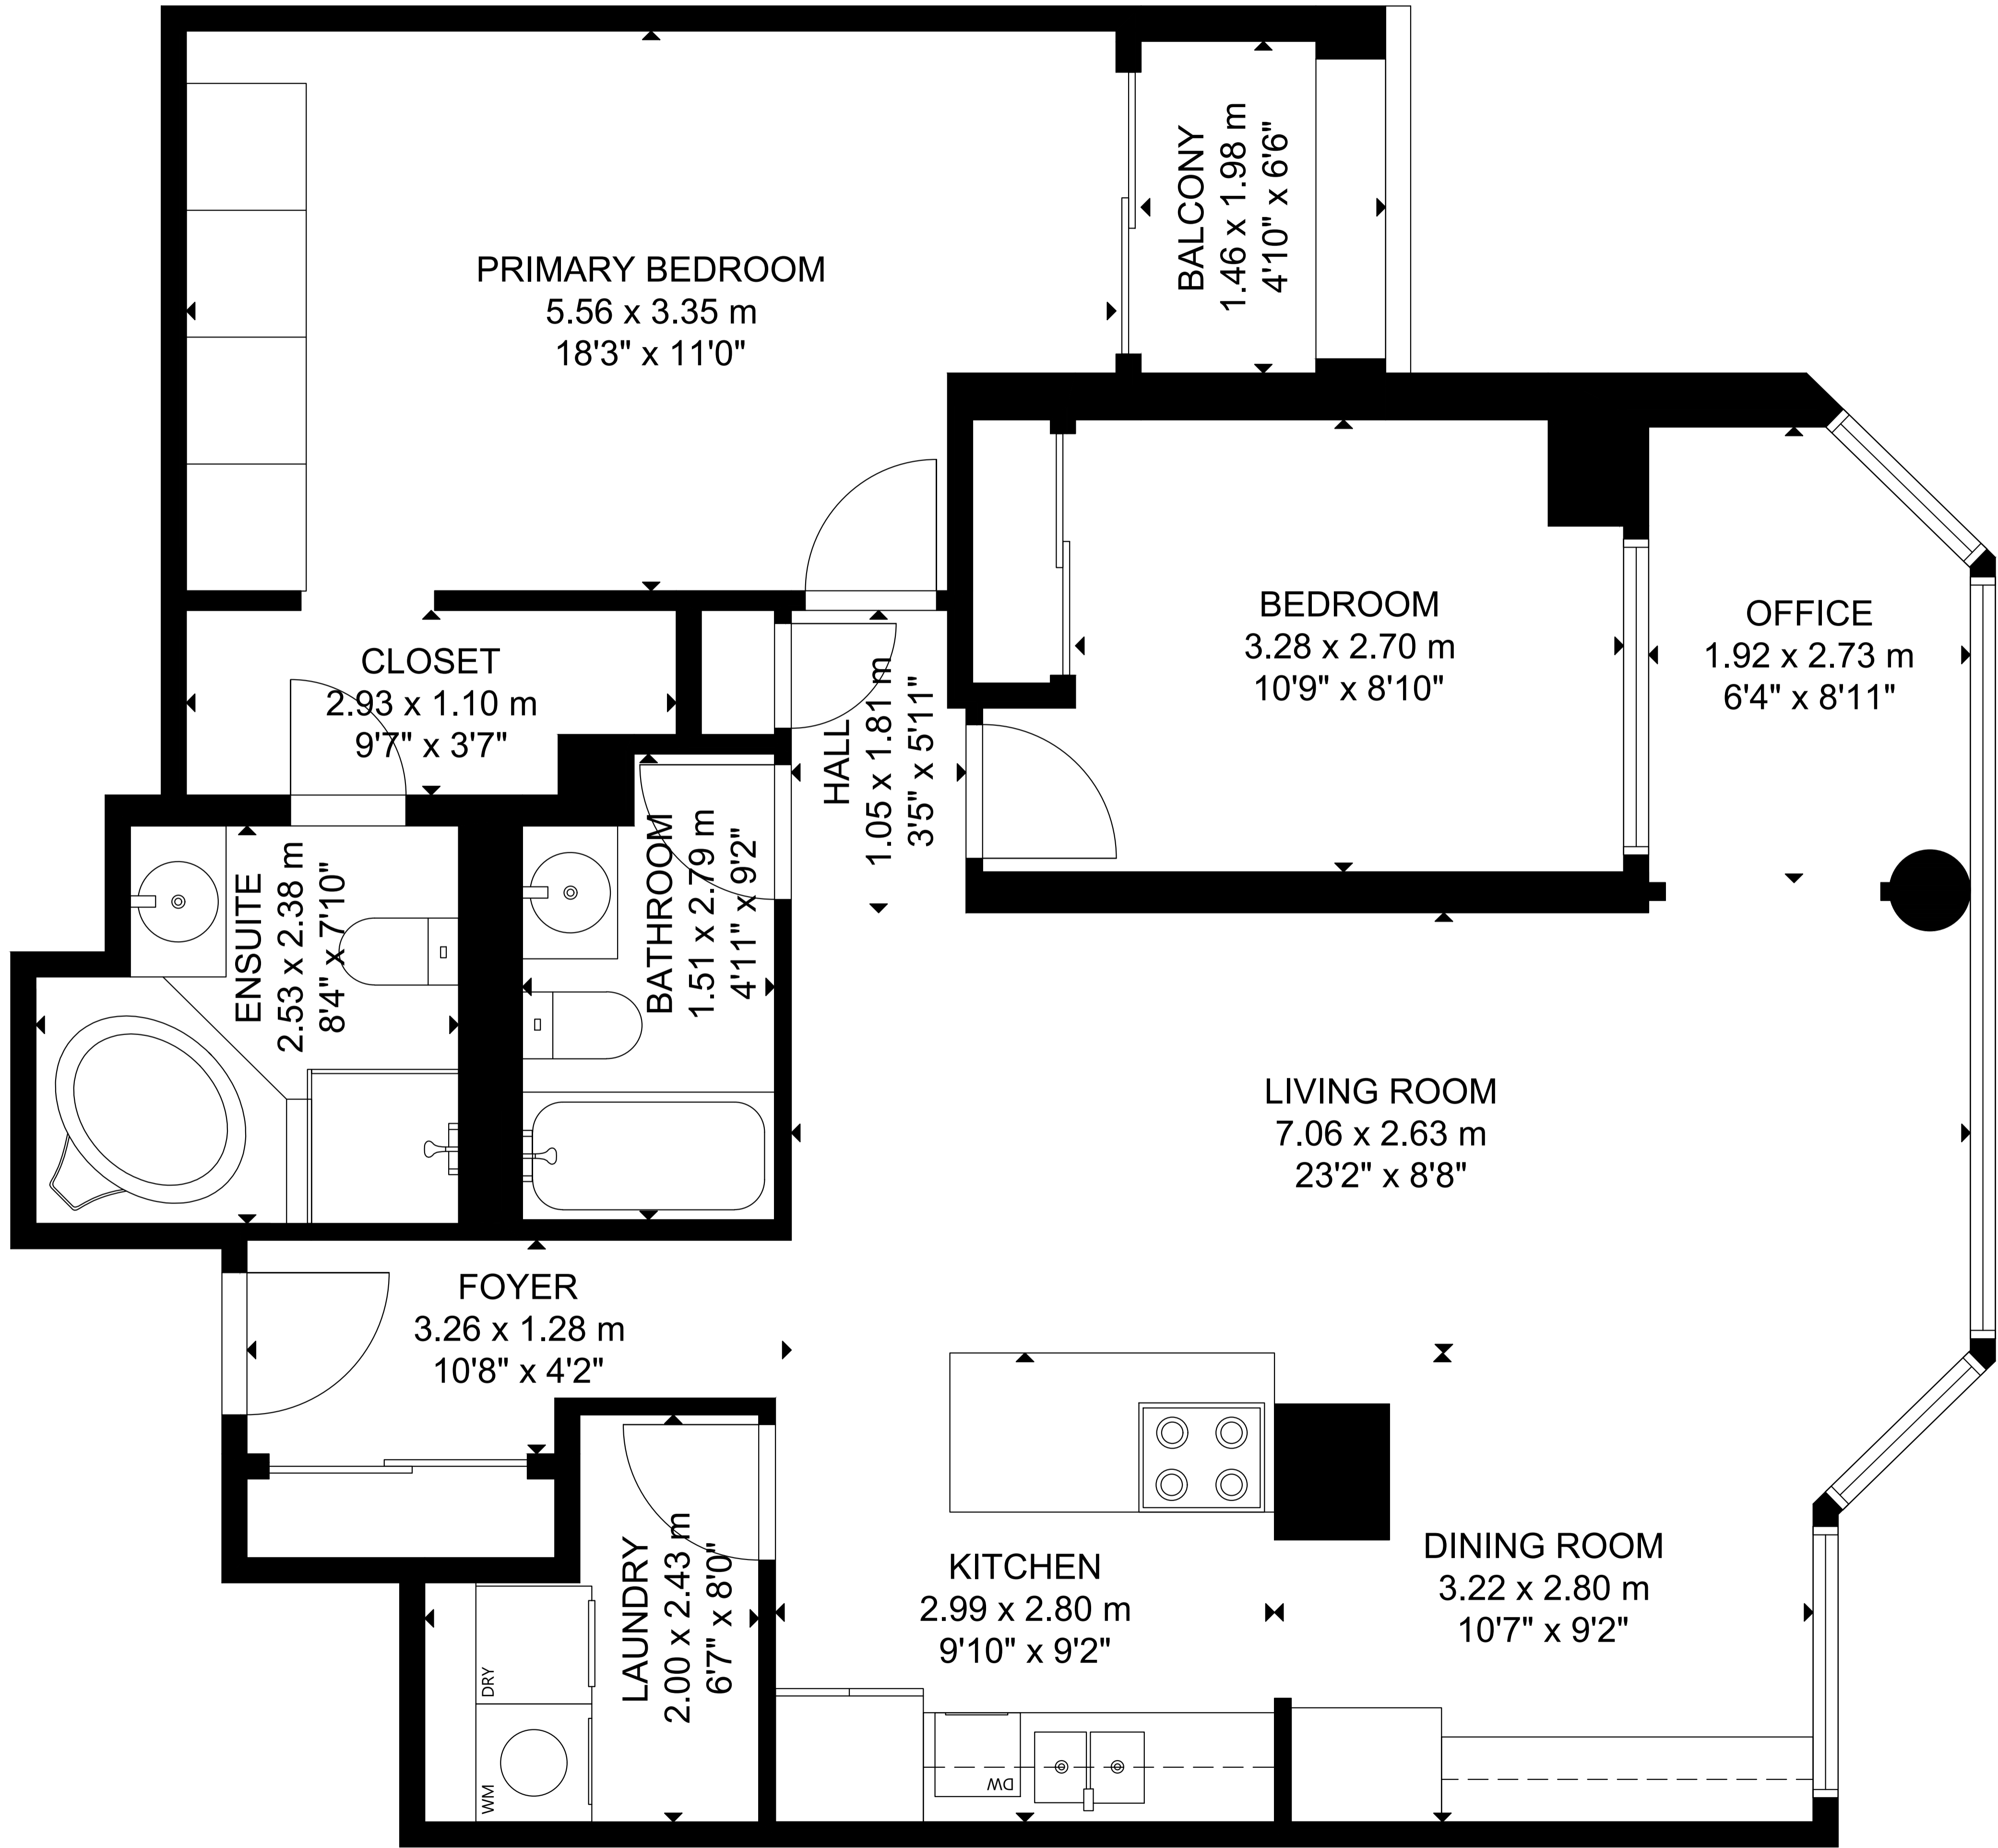

3233 Eglinton Ave E, Suite 501

MAIN FLOOR

GROSS INTERNAL AREA
MAIN FLOOR: 98 m²/1,060 sq ft
TOTAL: 98 m²/1,060 sq ft
SIZE AND DIMENSIONS ARE APPROXIMATE, ACTUAL MAY VARY.