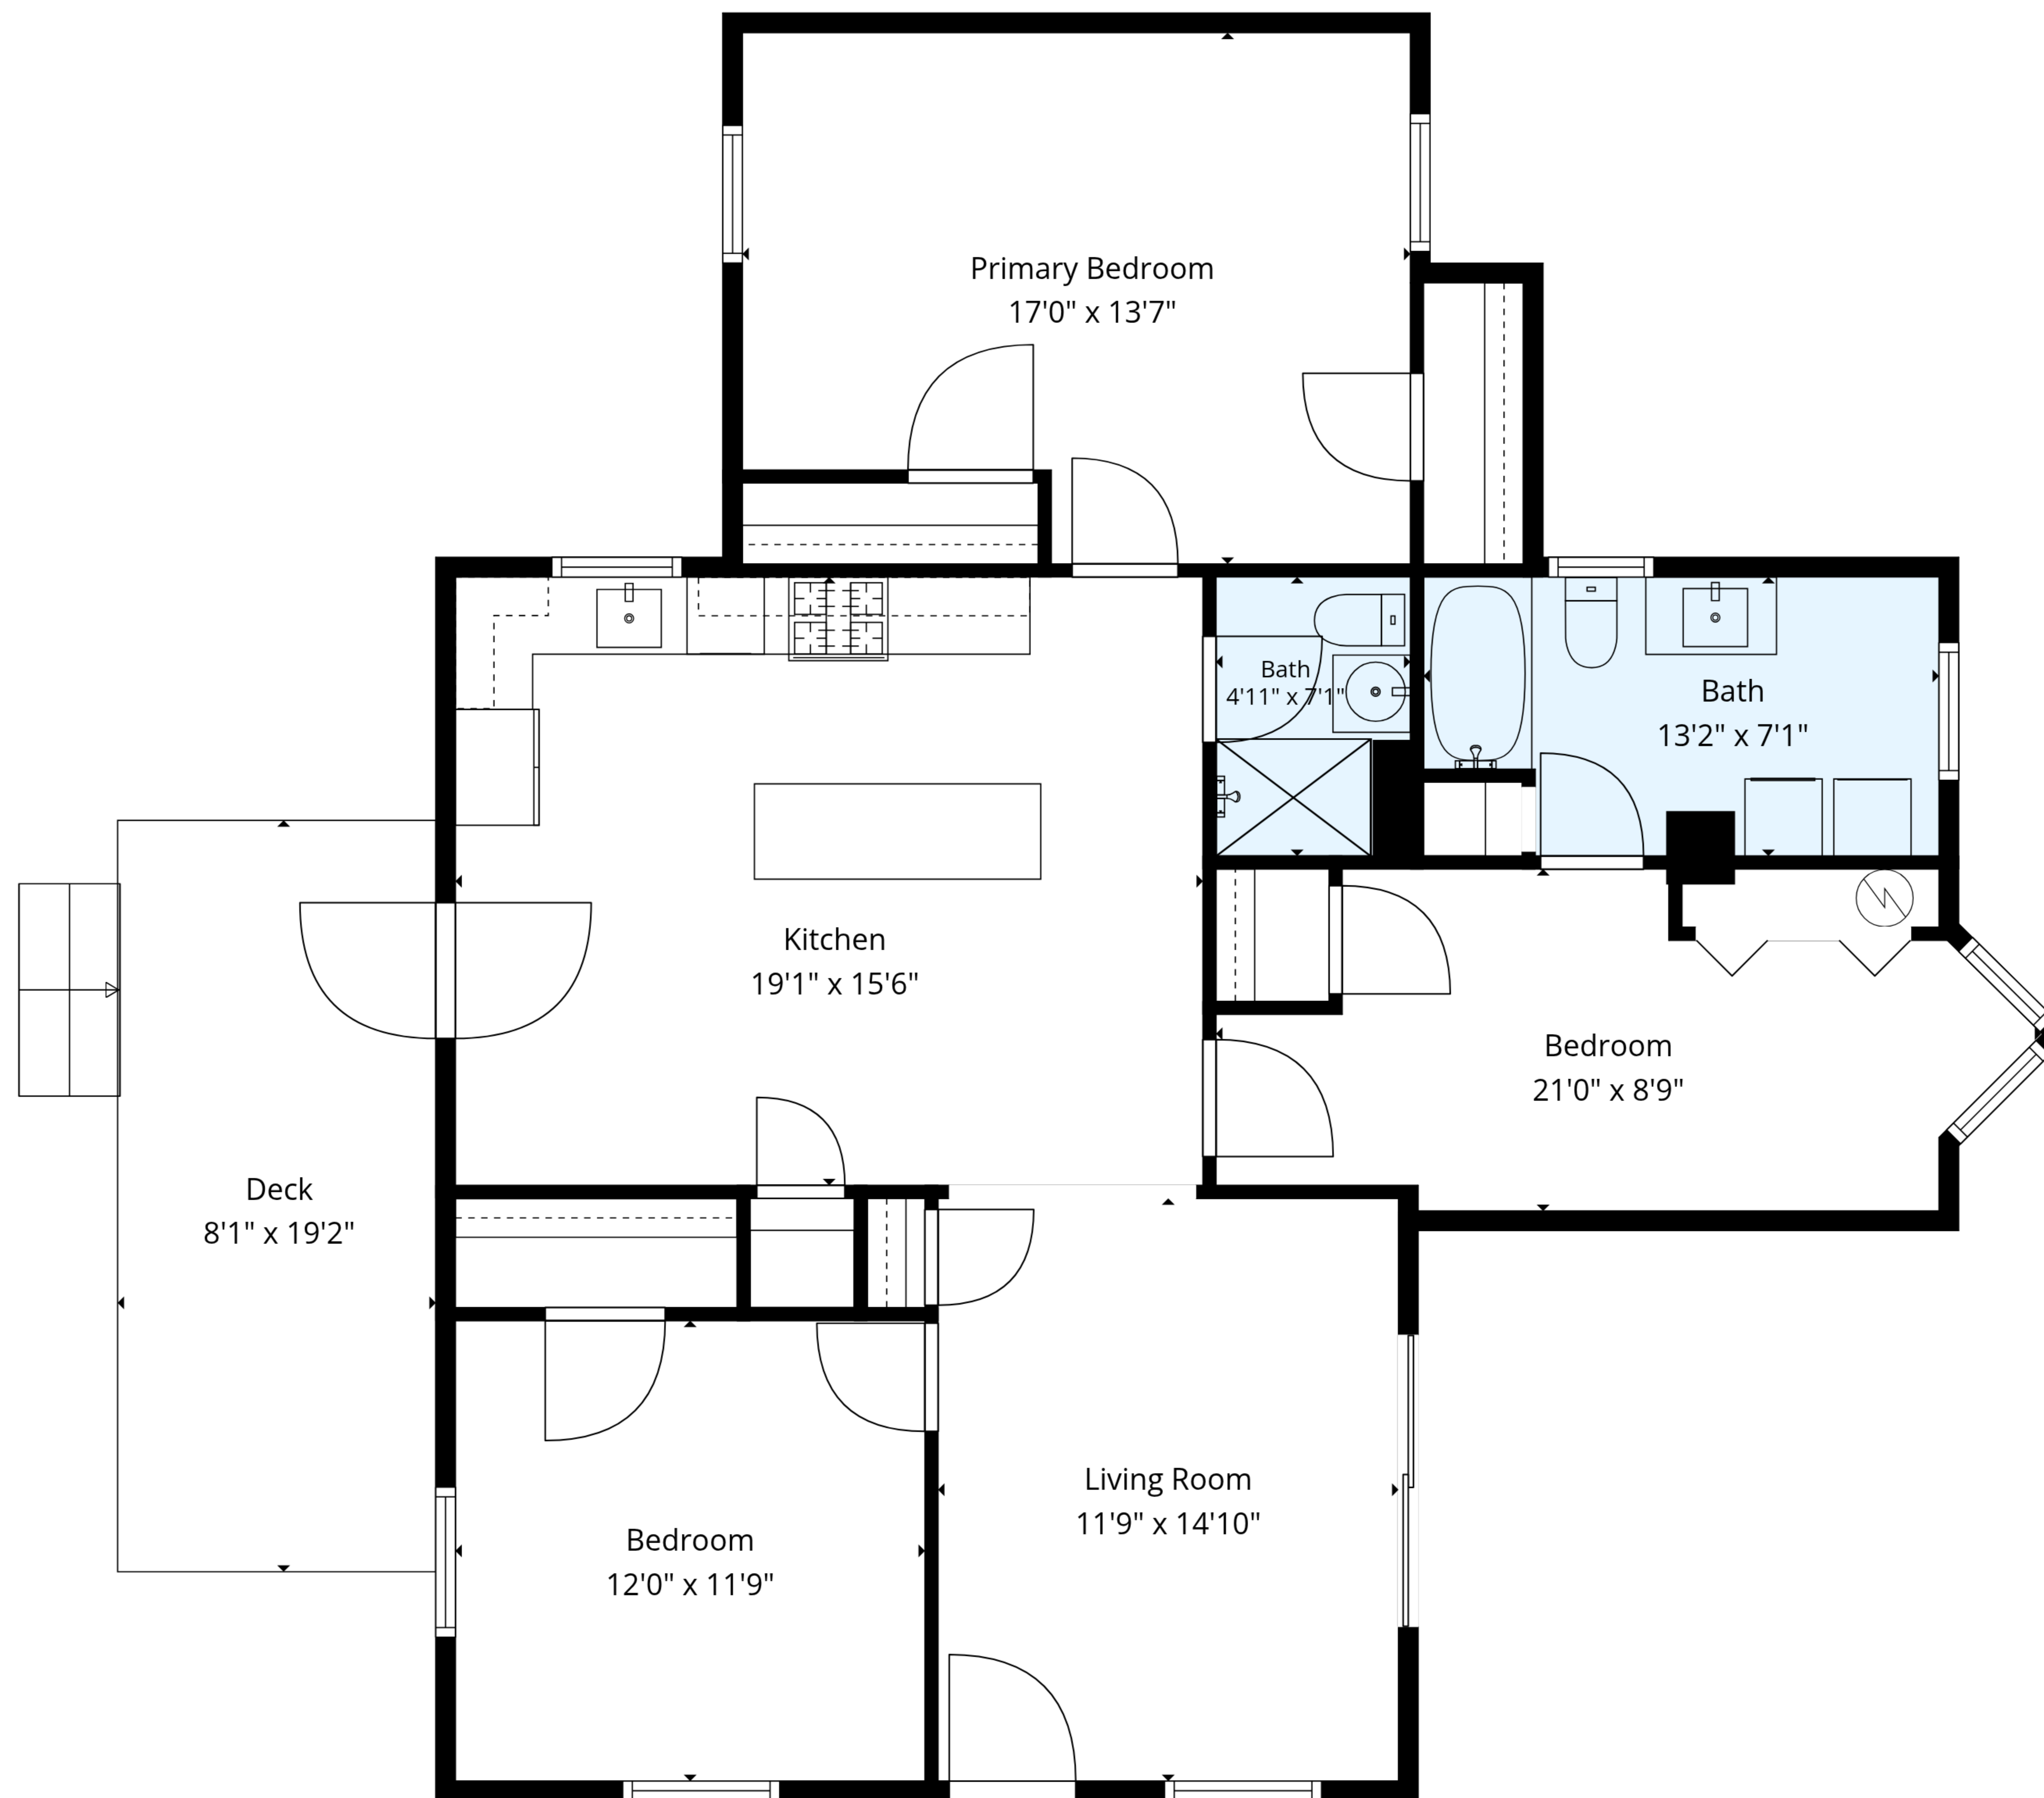

**TOTAL: 1226 sq. ft**

1st floor: 1226 sq. ft

EXCLUDED AREAS: DECK: 155 sq. ft, WALLS: 84 sq. ft

Floor Plan Created By Cubicasa App. Measurements Deemed Highly Reliable But Not Guaranteed.

**TOTAL: 1226 sq. ft**

1st floor: 1226 sq. ft

EXCLUDED AREAS: DECK: 155 sq. ft, WALLS: 84 sq. ft

Floor Plan Created By Cubicasa App. Measurements Deemed Highly Reliable But Not Guaranteed.