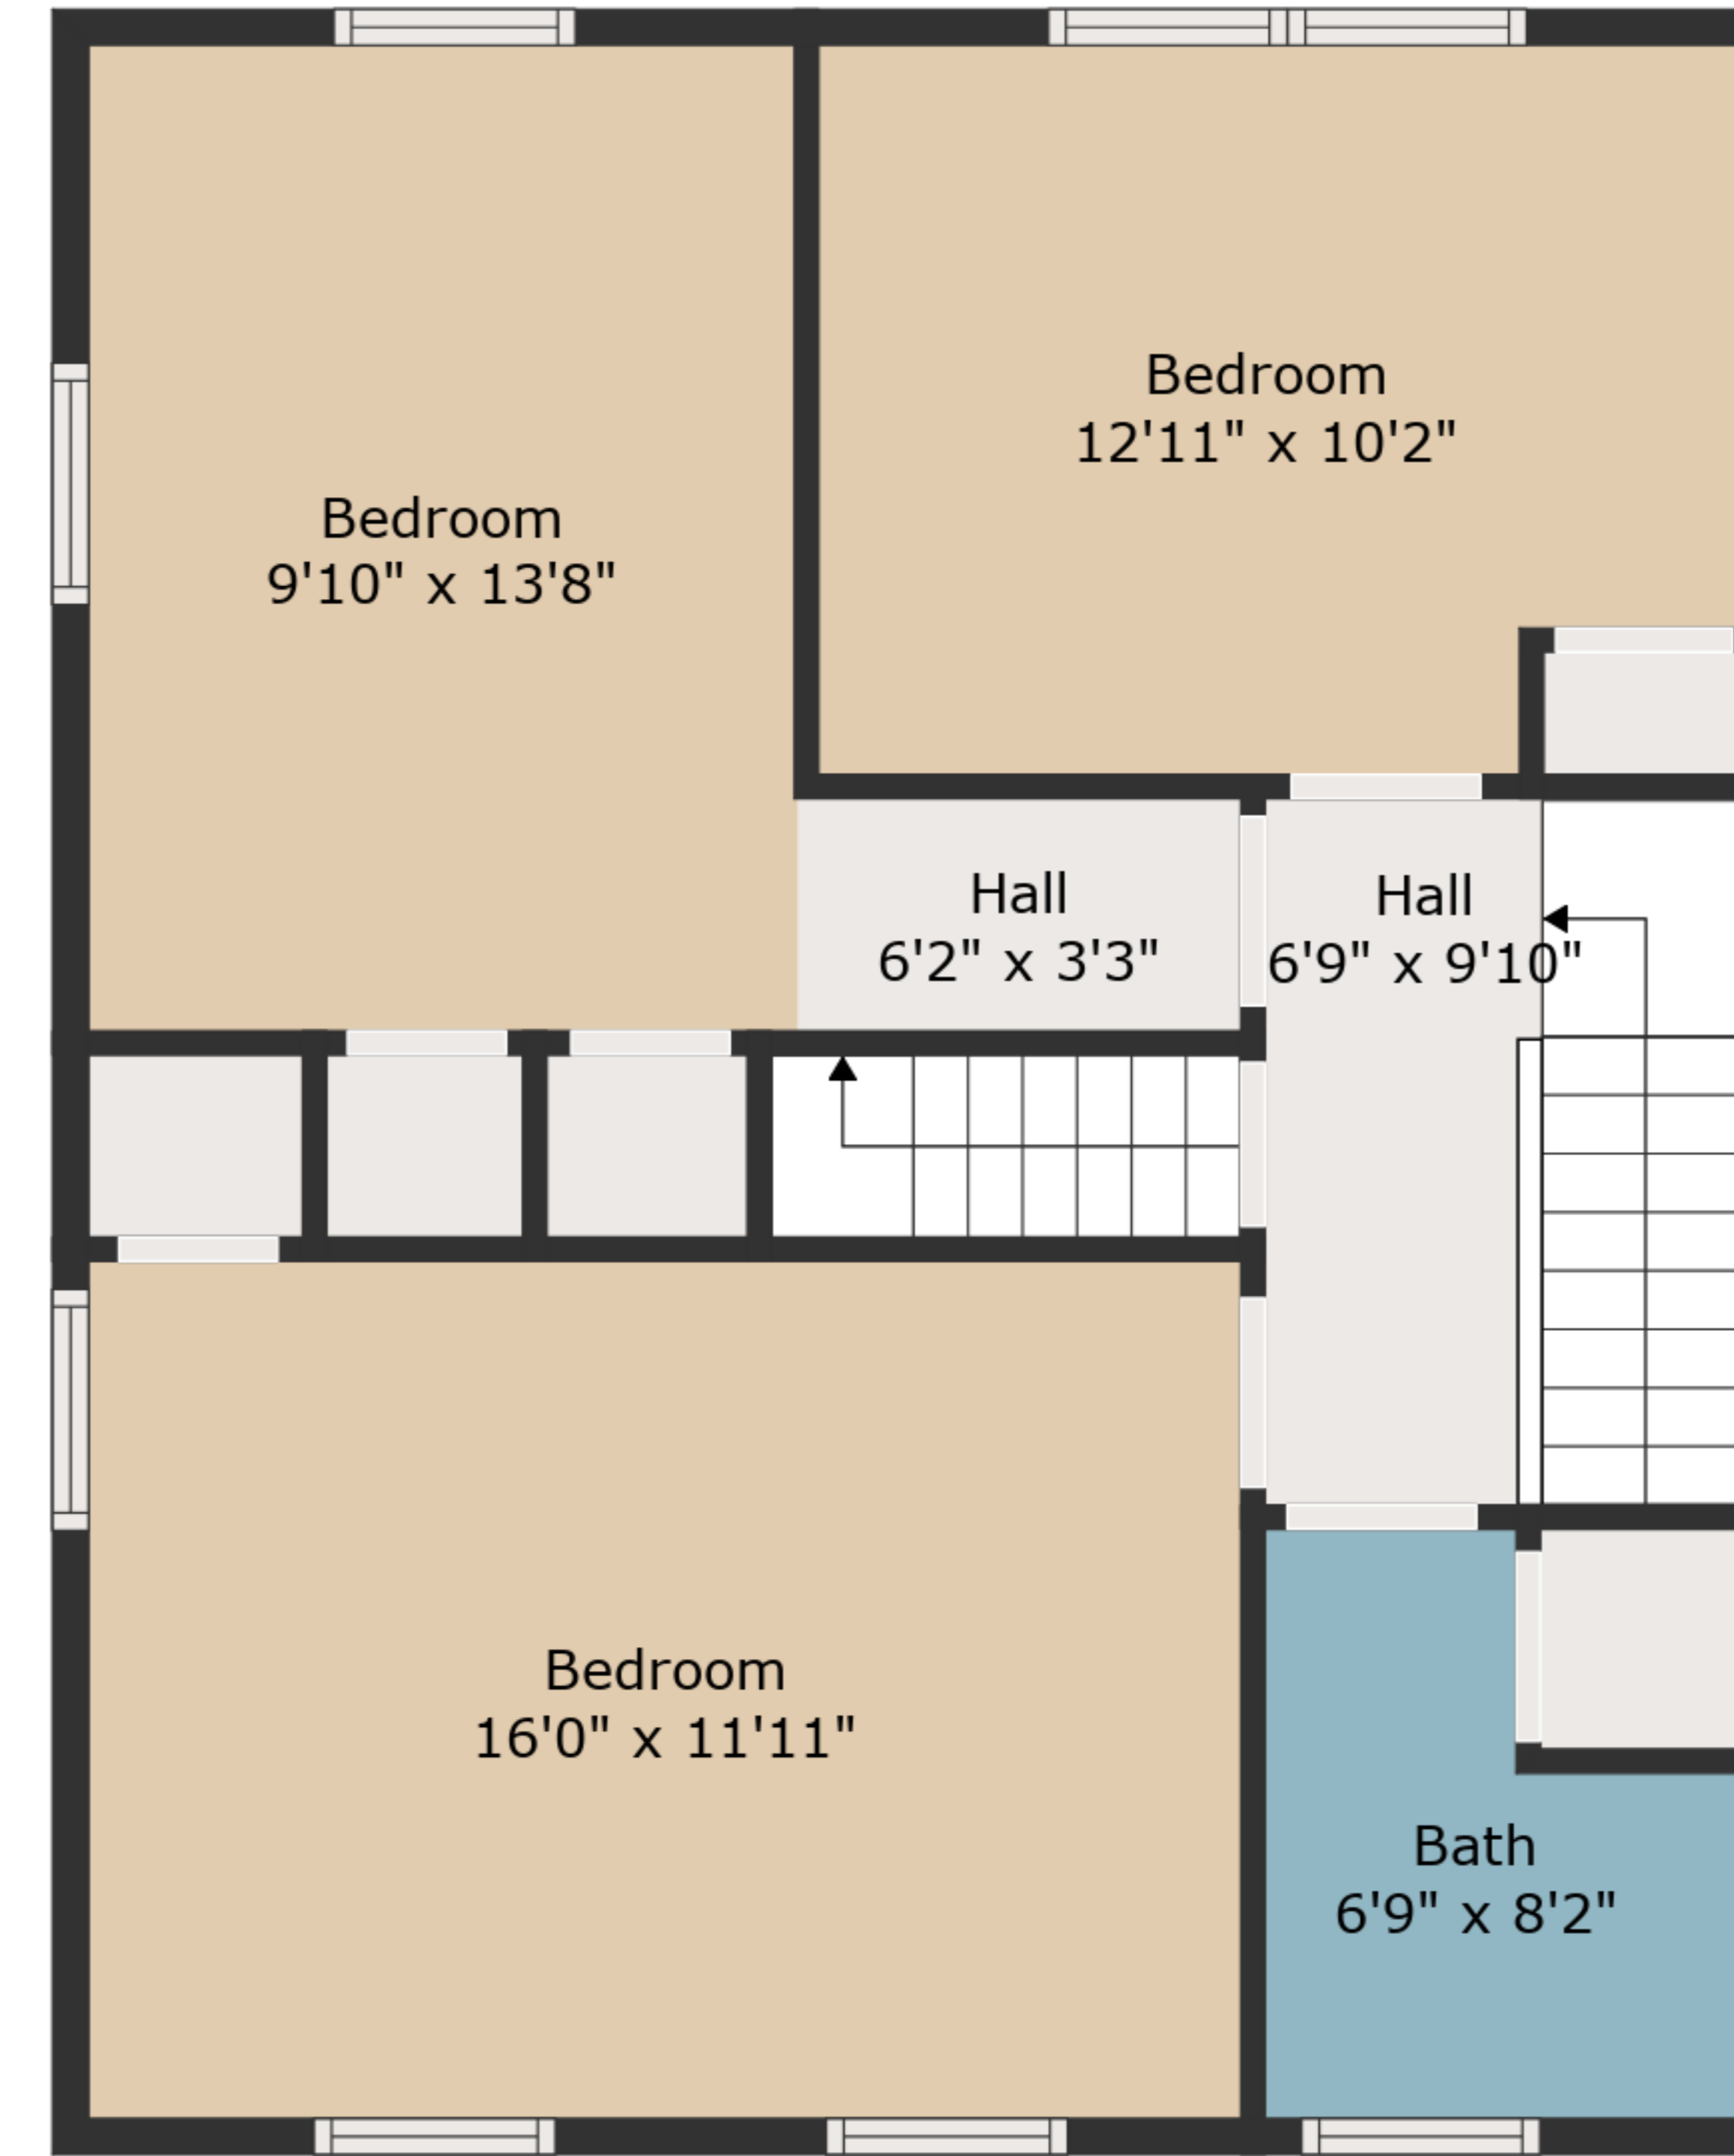

Measurements Are Deemed Highly Reliable But Not Guaranteed.

TOTAL: 1632 sq. ft

FLOOR 1: 54 sq. ft, FLOOR 2: 668 sq. ft, FLOOR 3: 665 sq. ft, FLOOR 4: 245 sq. ft
 EXCLUDED AREAS: FAMILY ROOM: 321 sq. ft, ROOM: 209 sq. ft, LAUNDRY: 79 sq. ft,
 PORCH: 91 sq. ft, FIREPLACE: 10 sq. ft, LOW CEILING: 131 sq. ft

Measurements Are Deemed Highly Reliable But Not Guaranteed.

Floor 1

Floor 2

Floor 3

Floor 4

TOTAL: 1632 sq. ft
 FLOOR 1: 54 sq. ft, FLOOR 2: 668 sq. ft, FLOOR 3: 665 sq. ft, FLOOR 4: 245 sq. ft
 EXCLUDED AREAS: FAMILY ROOM: 321 sq. ft, ROOM: 209 sq. ft, LAUNDRY: 79 sq. ft,
 PORCH: 91 sq. ft, FIREPLACE: 10 sq. ft, LOW CEILING: 131 sq. ft