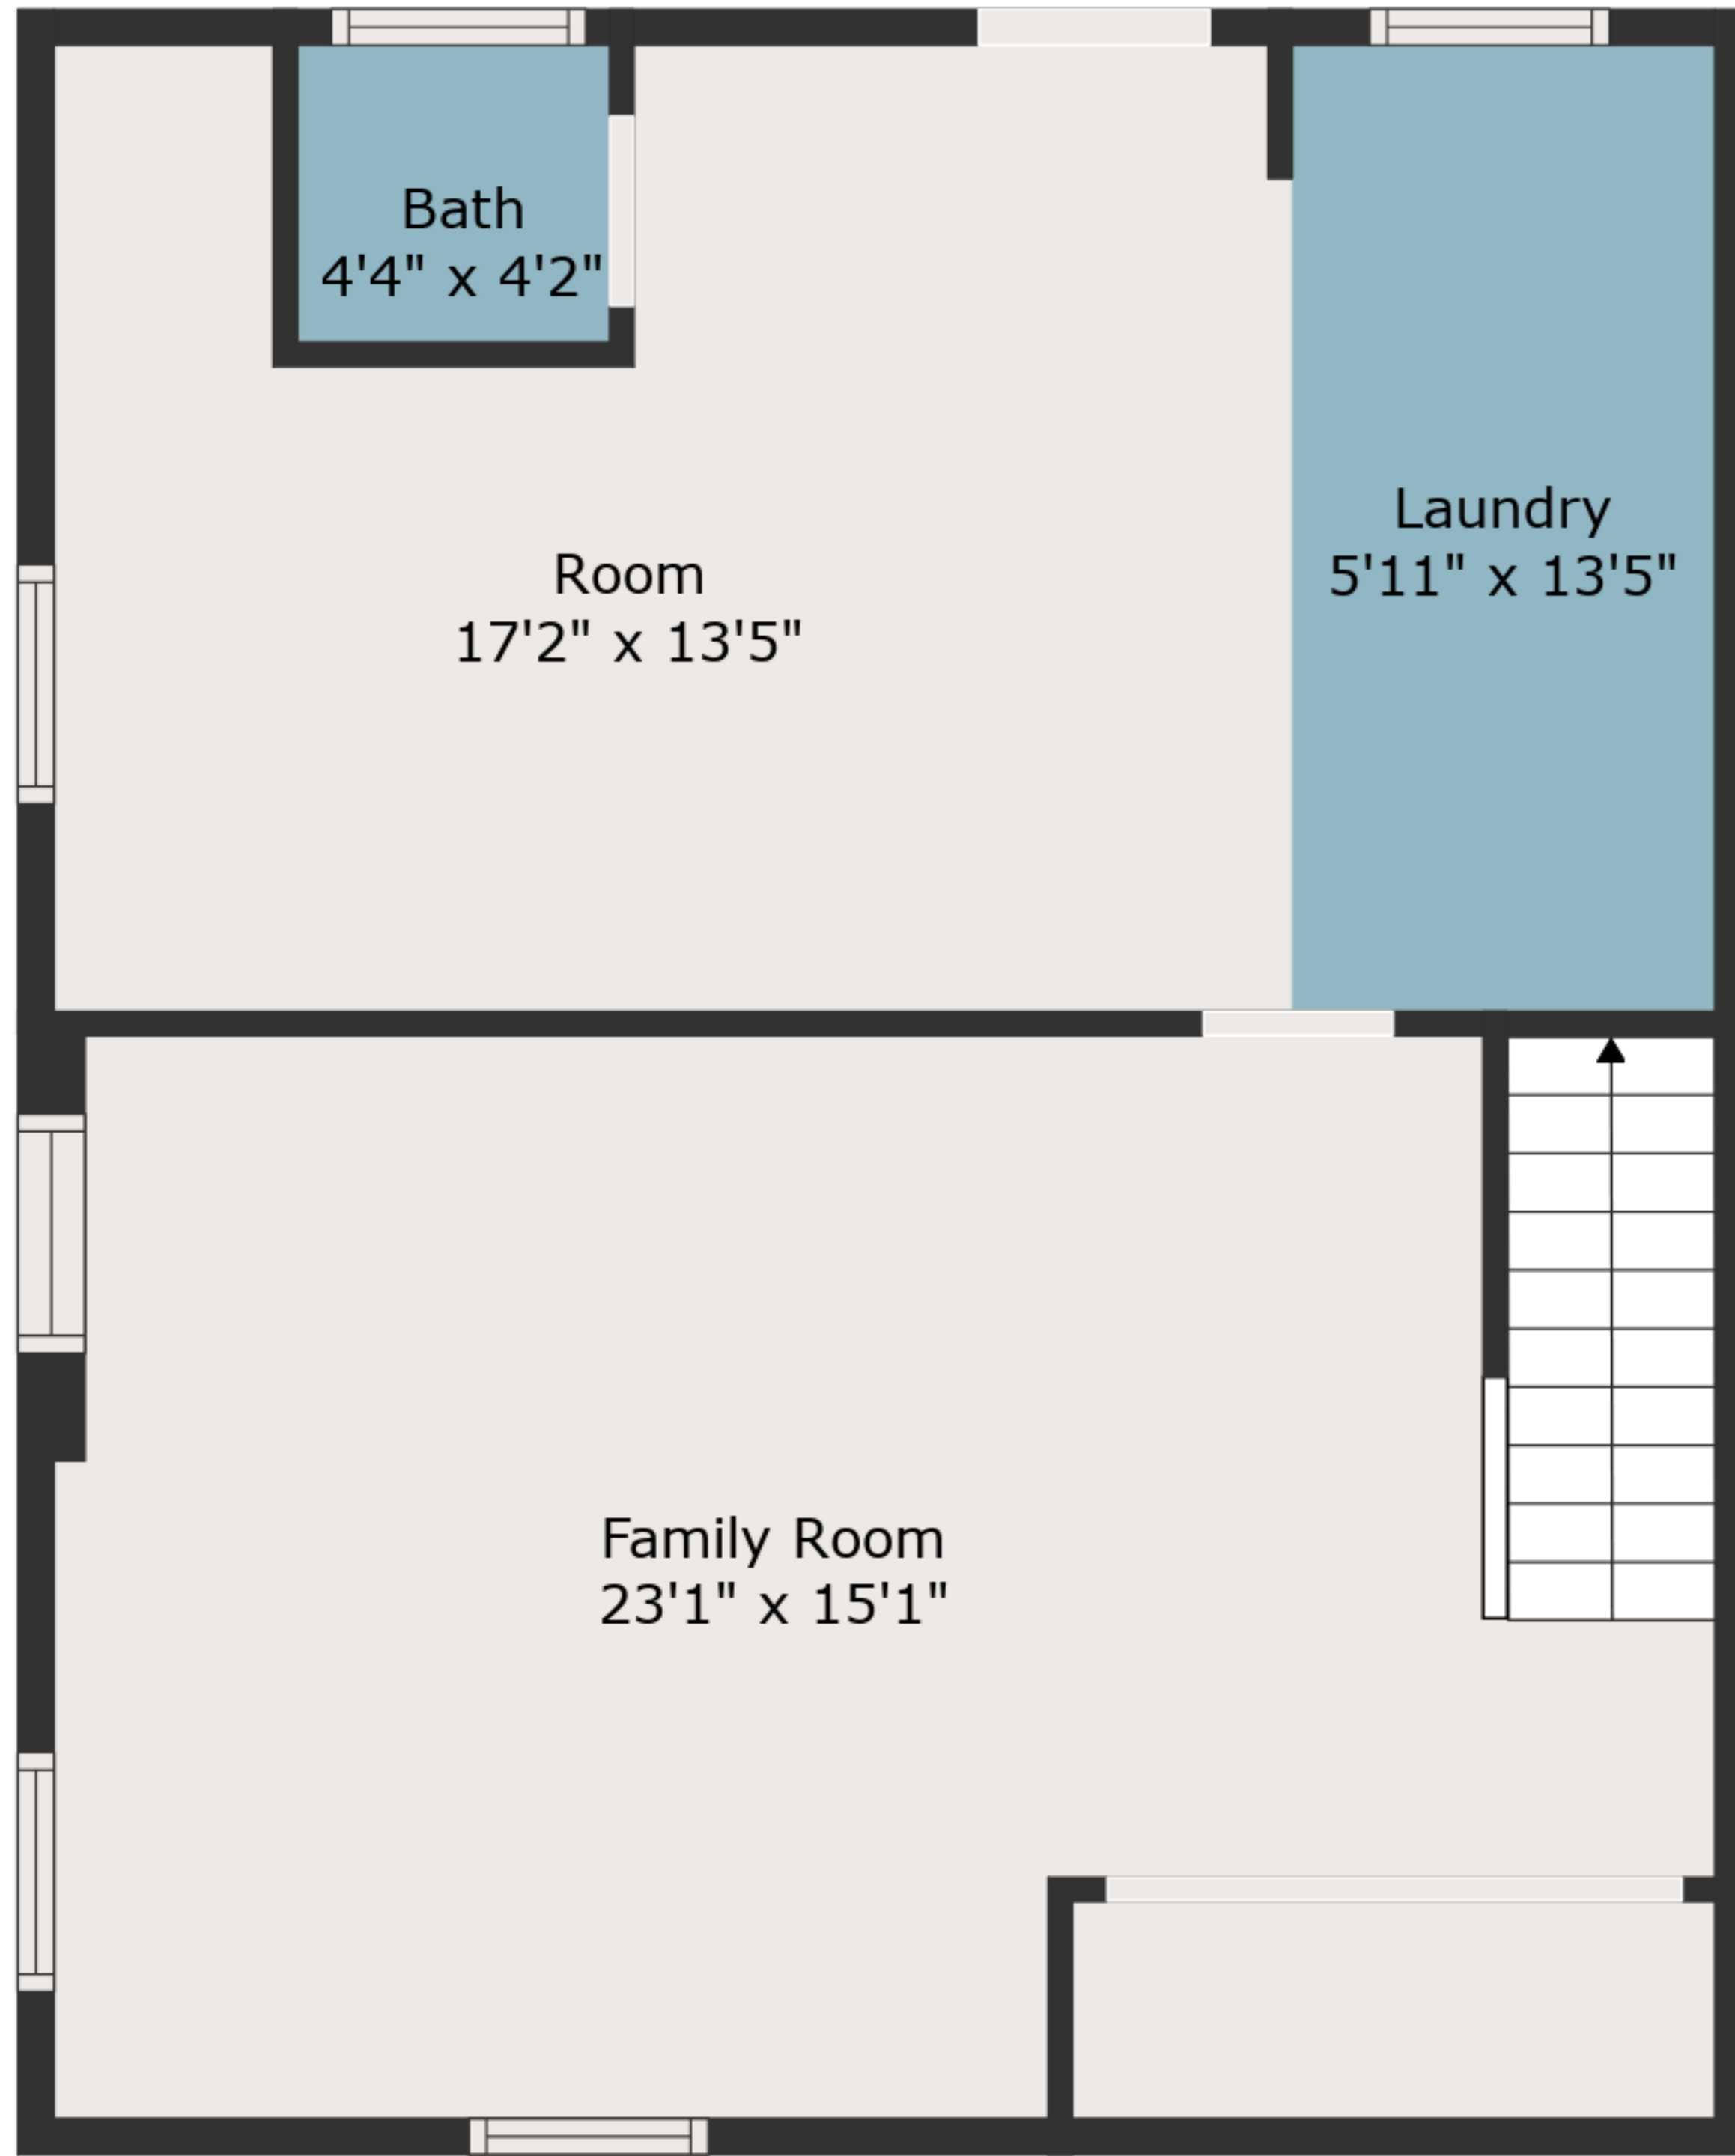

Measurements Are Deemed Highly Reliable But Not Guaranteed.

TOTAL: 1632 sq. ft

FLOOR 1: 54 sq. ft, FLOOR 2: 668 sq. ft, FLOOR 3: 665 sq. ft, FLOOR 4: 245 sq. ft
 EXCLUDED AREAS: FAMILY ROOM: 321 sq. ft, ROOM: 209 sq. ft, LAUNDRY: 79 sq. ft,
 PORCH: 91 sq. ft, FIREPLACE: 10 sq. ft, LOW CEILING: 131 sq. ft

Measurements Are Deemed Highly Reliable But Not Guaranteed.

Floor 1

Floor 2

Floor 3

Floor 4

TOTAL: 1632 sq. ft
 FLOOR 1: 54 sq. ft, FLOOR 2: 668 sq. ft, FLOOR 3: 665 sq. ft, FLOOR 4: 245 sq. ft
 EXCLUDED AREAS: FAMILY ROOM: 321 sq. ft, ROOM: 209 sq. ft, LAUNDRY: 79 sq. ft,
 PORCH: 91 sq. ft, FIREPLACE: 10 sq. ft, LOW CEILING: 131 sq. ft