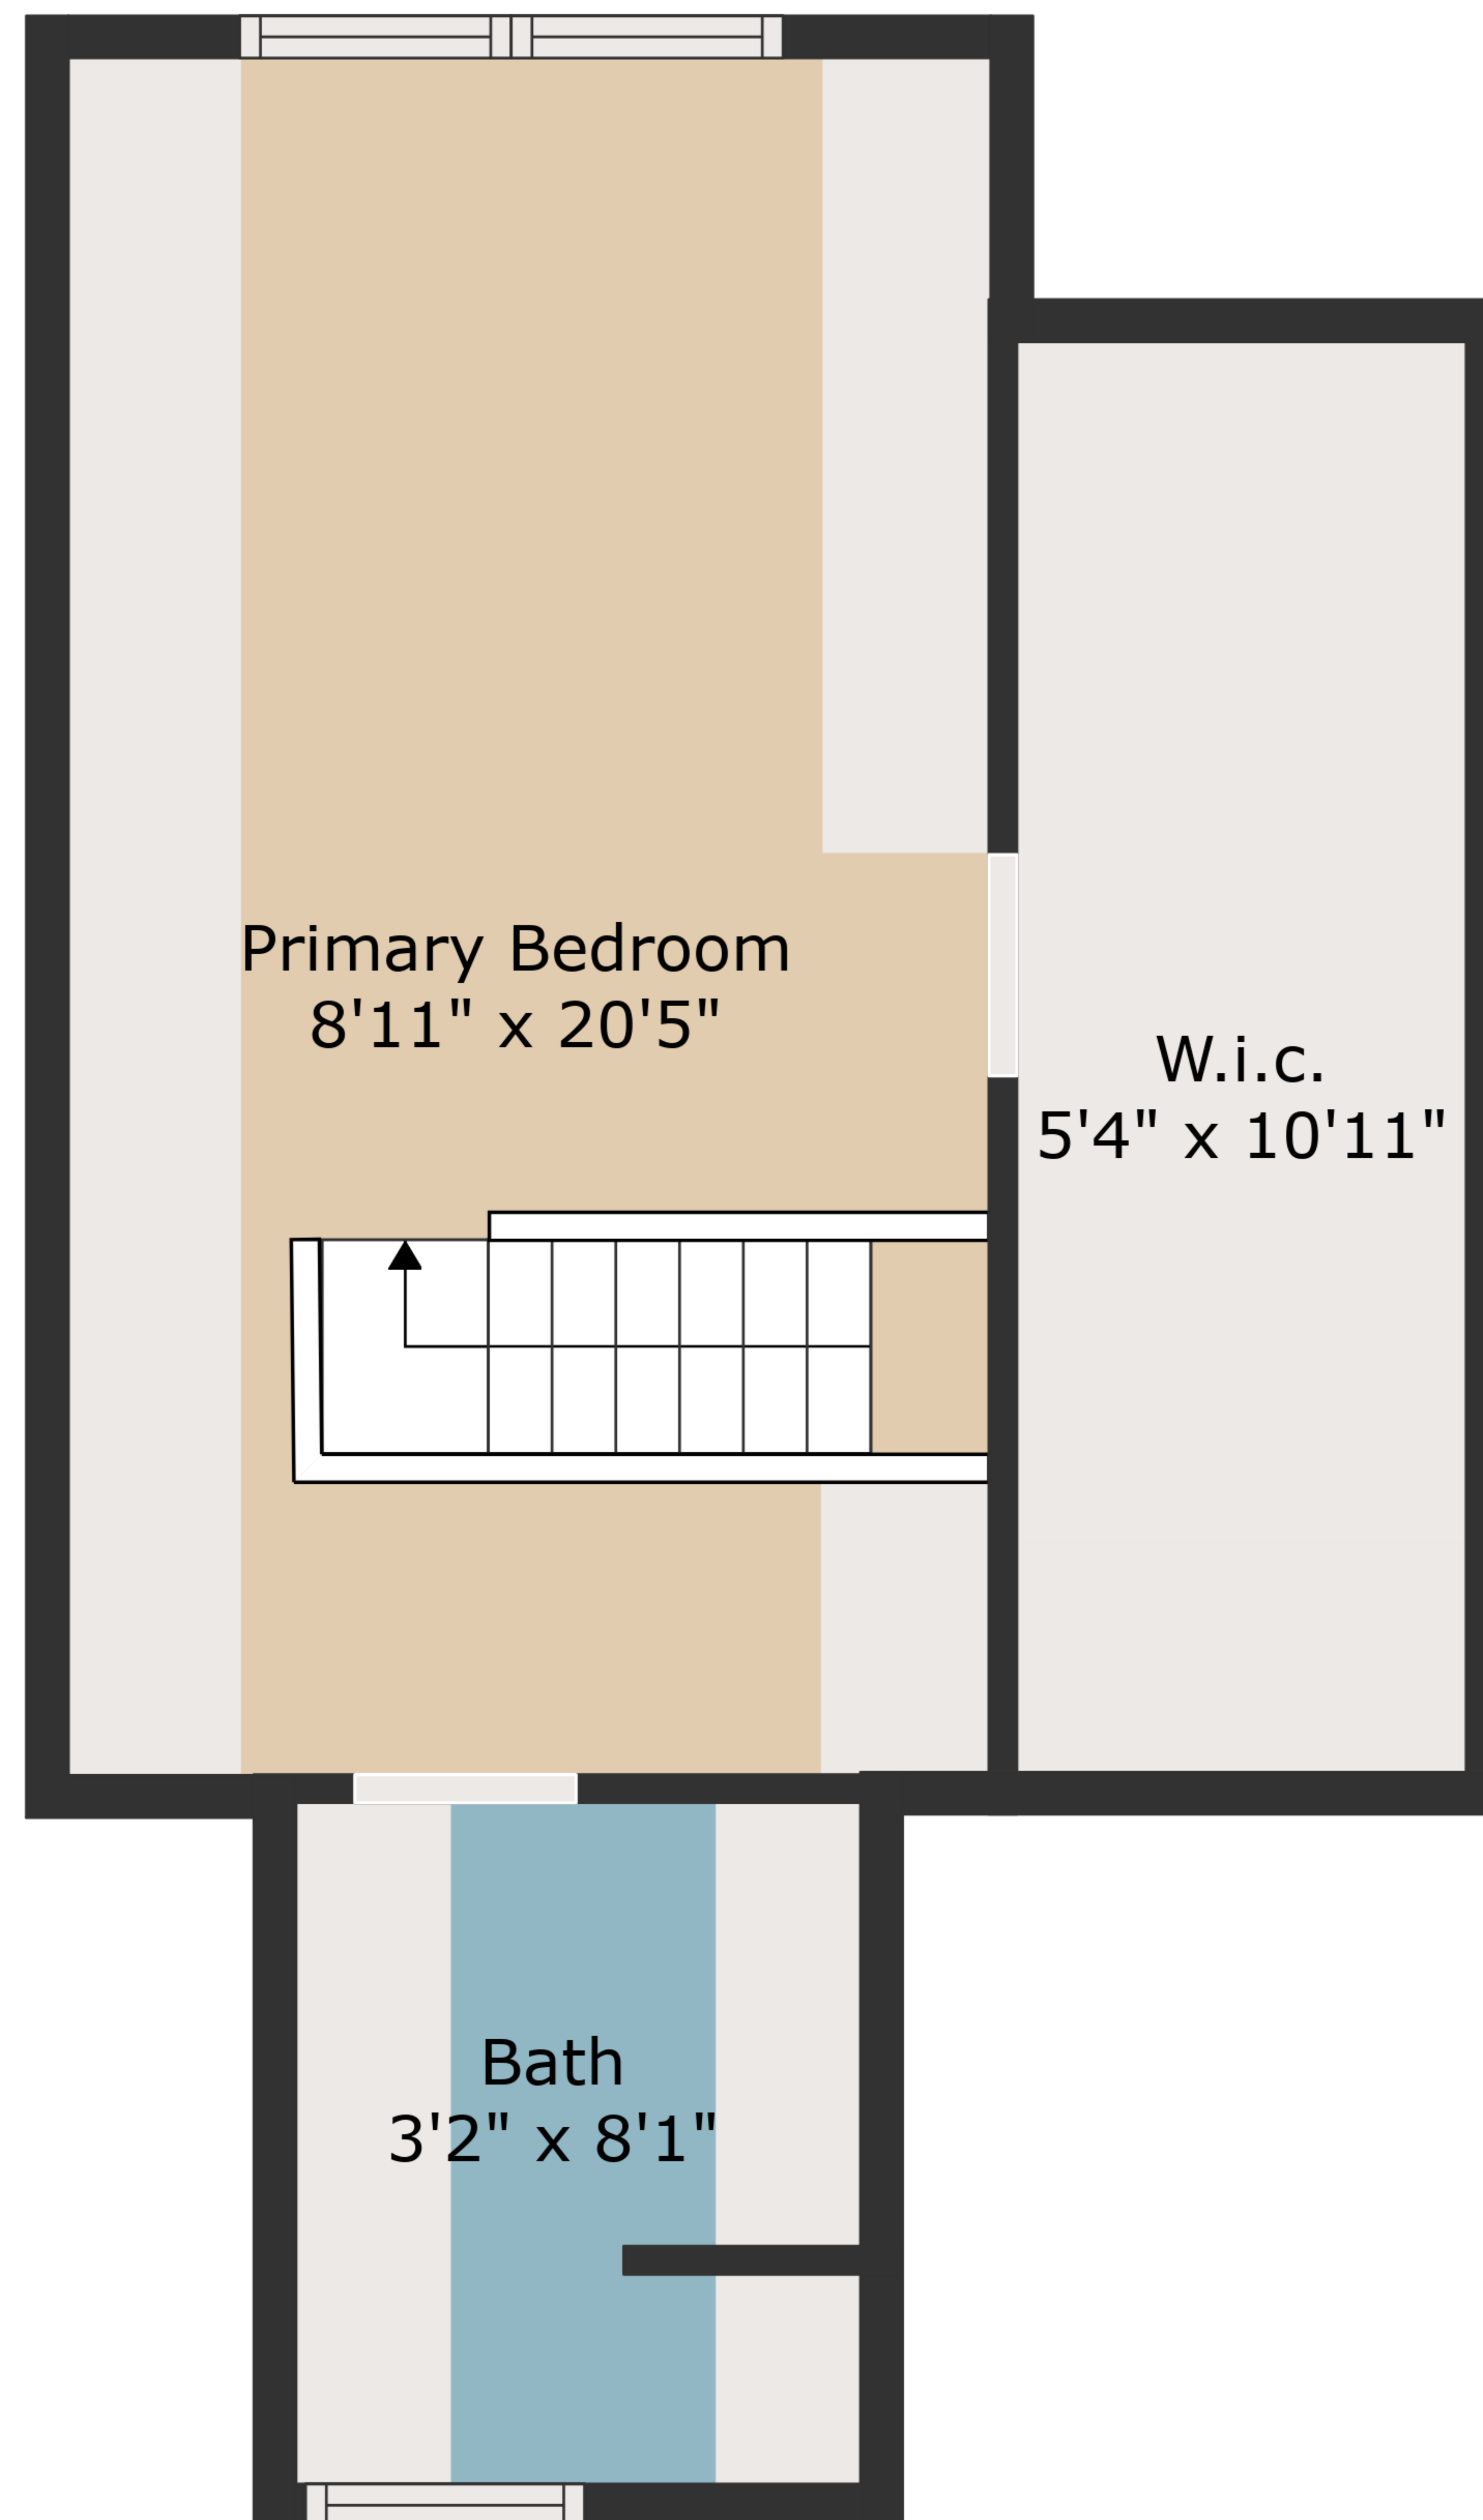

TOTAL: 1632 sq. ft

FLOOR 1: 54 sq. ft, FLOOR 2: 668 sq. ft, FLOOR 3: 665 sq. ft, FLOOR 4: 245 sq. ft
EXCLUDED AREAS: FAMILY ROOM: 321 sq. ft, ROOM: 209 sq. ft, LAUNDRY: 79 sq. ft,
PORCH: 91 sq. ft, FIREPLACE: 10 sq. ft, LOW CEILING: 131 sq. ft

Measurements Are Deemed Highly Reliable But Not Guaranteed.

TOTAL: 1632 sq. ft

FLOOR 1: 54 sq. ft, FLOOR 2: 668 sq. ft, FLOOR 3: 665 sq. ft, FLOOR 4: 245 sq. ft
 EXCLUDED AREAS: FAMILY ROOM: 321 sq. ft, ROOM: 209 sq. ft, LAUNDRY: 79 sq. ft,
 PORCH: 91 sq. ft, FIREPLACE: 10 sq. ft, LOW CEILING: 131 sq. ft