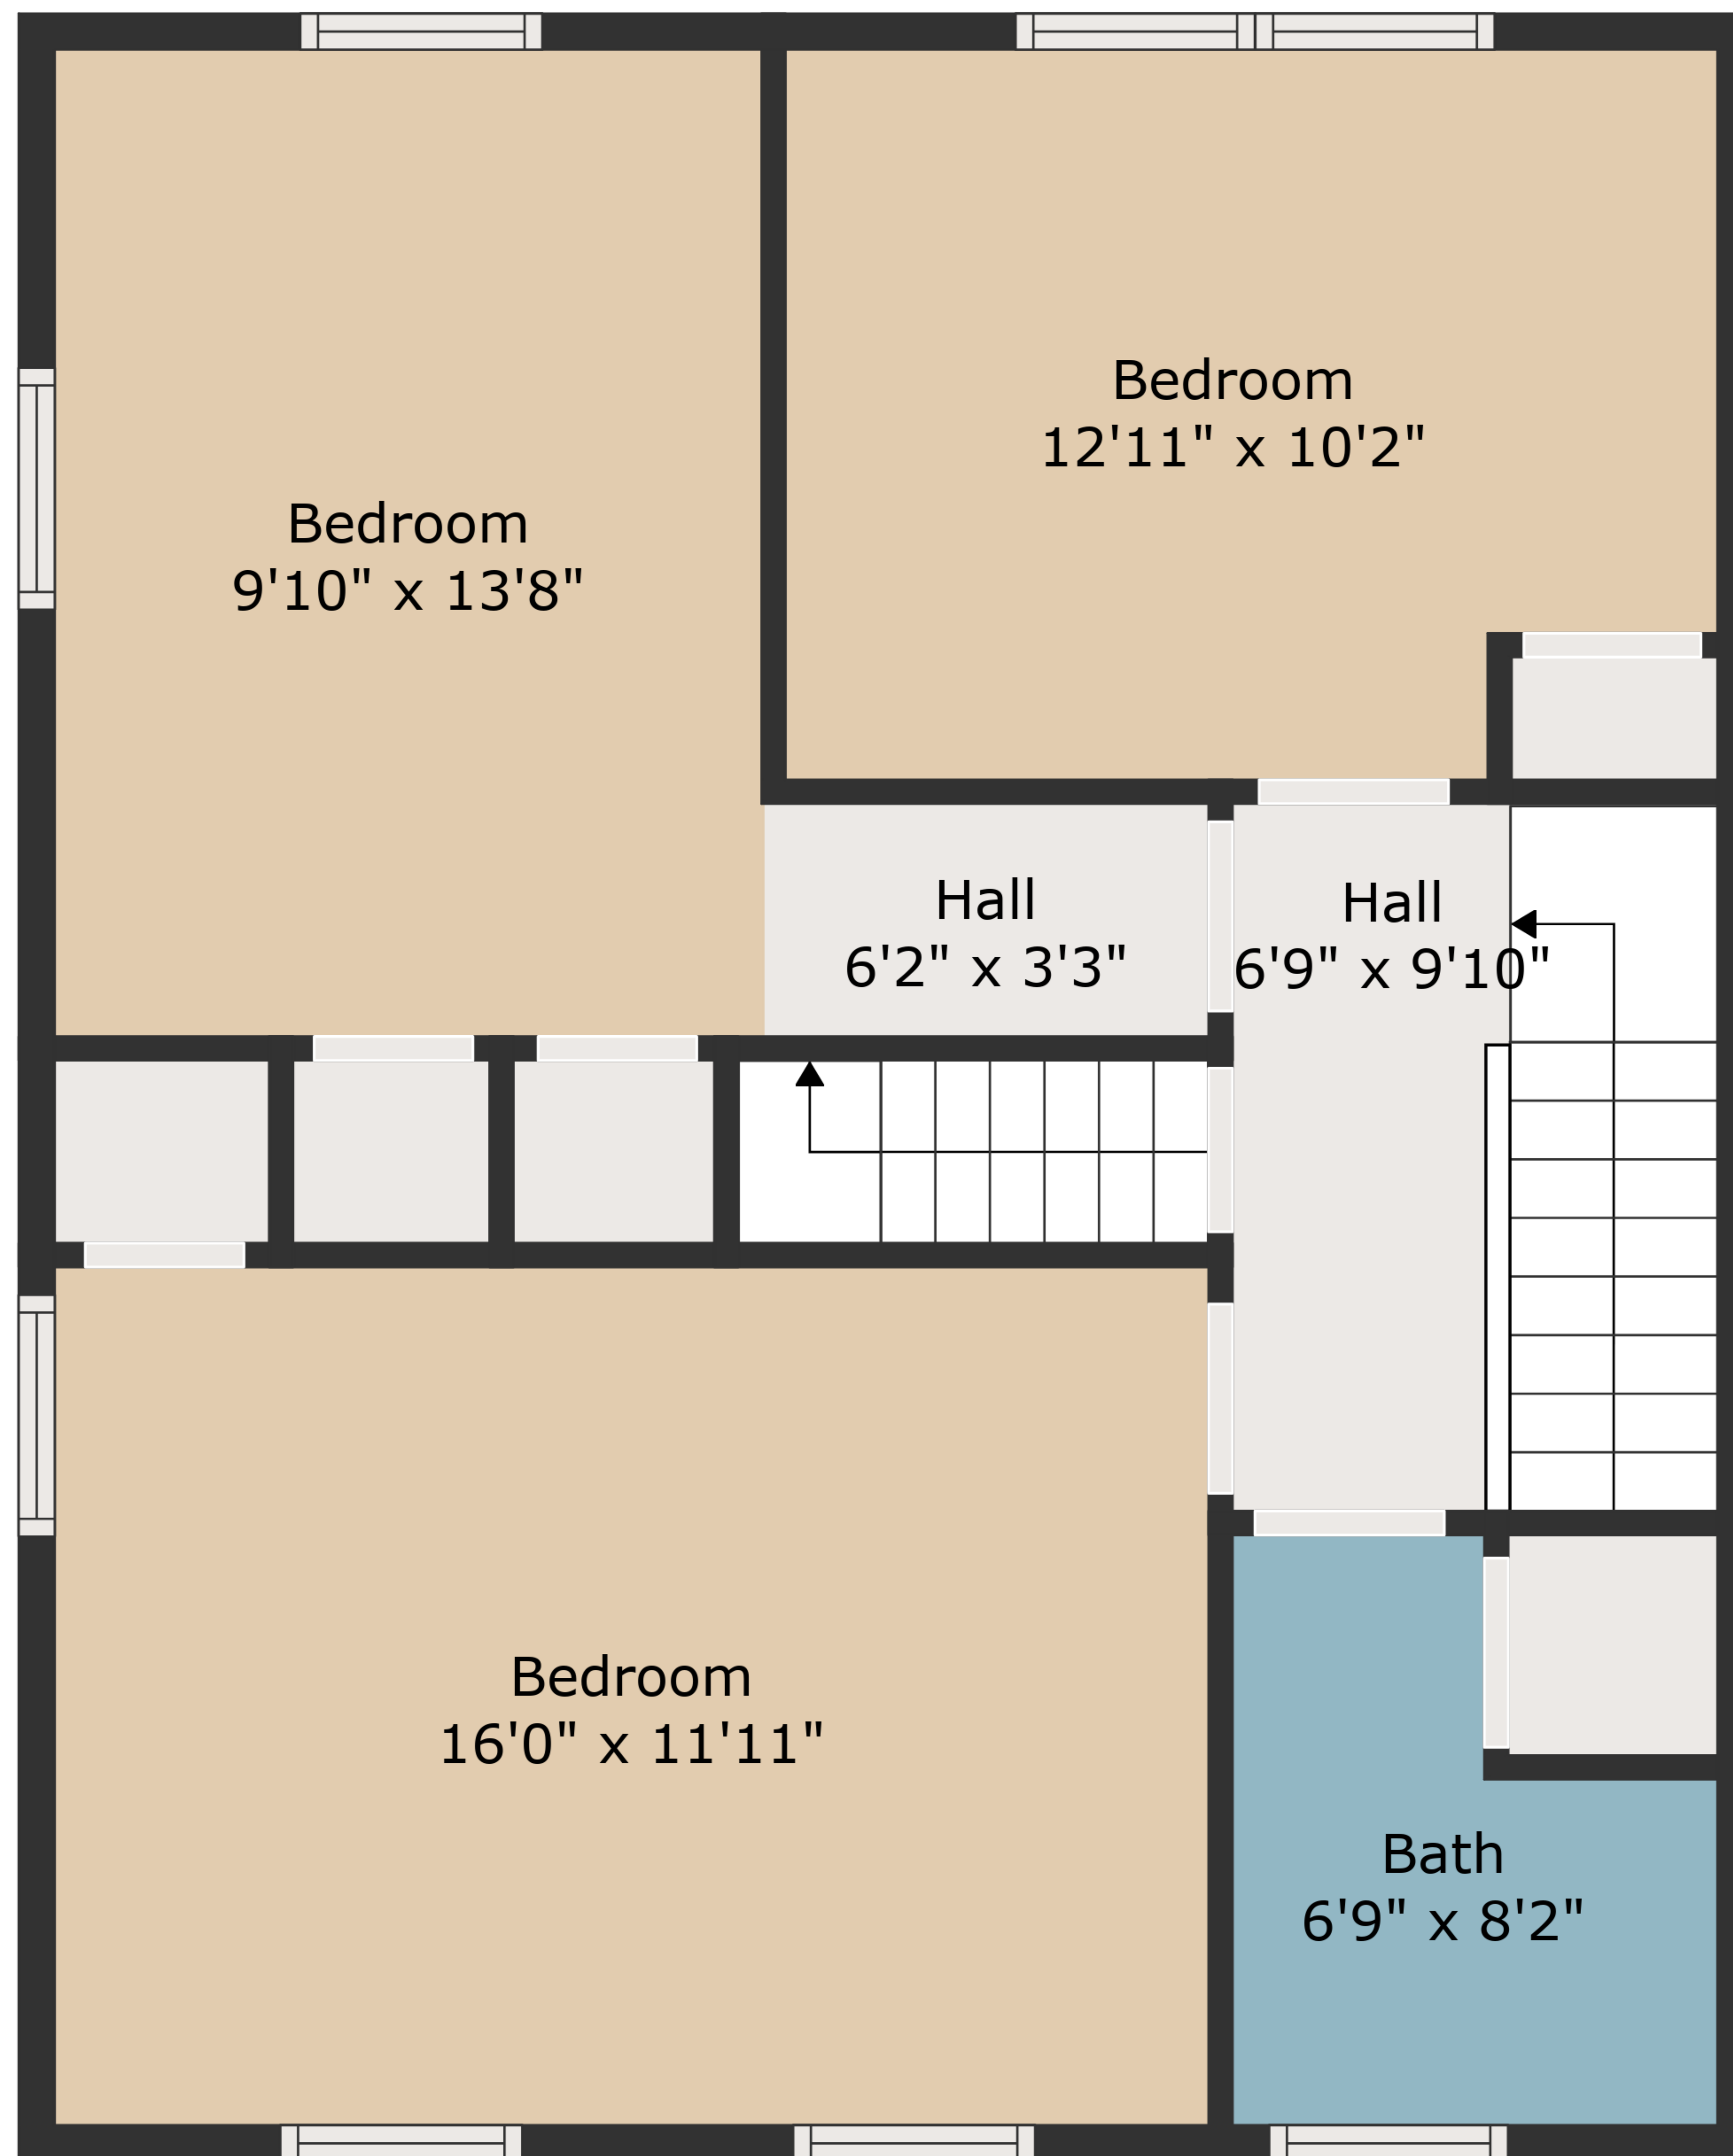

TOTAL: 1632 sq. ft

FLOOR 1: 54 sq. ft, FLOOR 2: 668 sq. ft, FLOOR 3: 665 sq. ft, FLOOR 4: 245 sq. ft
EXCLUDED AREAS: FAMILY ROOM: 321 sq. ft, ROOM: 209 sq. ft, LAUNDRY: 79 sq. ft,
PORCH: 91 sq. ft, FIREPLACE: 10 sq. ft, LOW CEILING: 131 sq. ft

Measurements Are Deemed Highly Reliable But Not Guaranteed.

TOTAL: 1632 sq. ft

FLOOR 1: 54 sq. ft, FLOOR 2: 668 sq. ft, FLOOR 3: 665 sq. ft, FLOOR 4: 245 sq. ft
 EXCLUDED AREAS: FAMILY ROOM: 321 sq. ft, ROOM: 209 sq. ft, LAUNDRY: 79 sq. ft,
 PORCH: 91 sq. ft, FIREPLACE: 10 sq. ft, LOW CEILING: 131 sq. ft