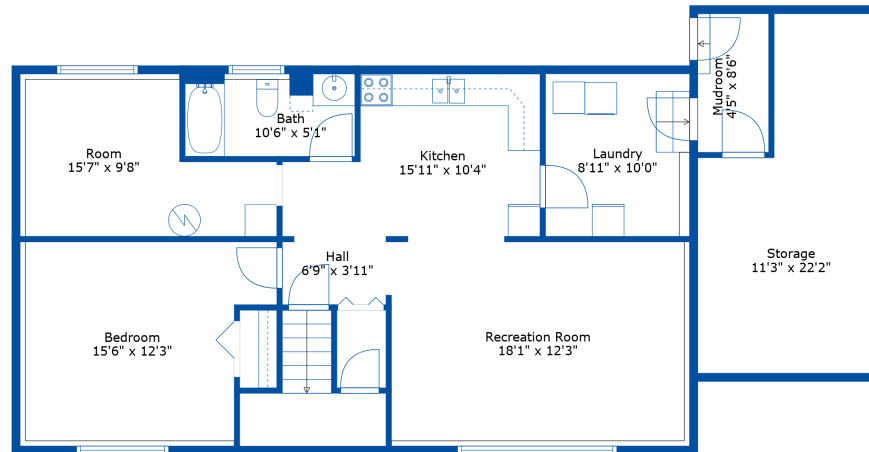

# 10151 Wedgewood Dr

Tim Wight  
604-217-2388  
timwight@remax.net

Floor 2

Floor 1

**Estimated Areas:**  
Main Floor: 1031 sq. ft  
Below Main: 1031 sq. ft  
**Total: 2062 Sq. Ft**

## Estimated Areas:

Main Floor: 1031 sq. ft  
Below Main: 1031 sq. ft  
Total: 2062 Sq. Ft