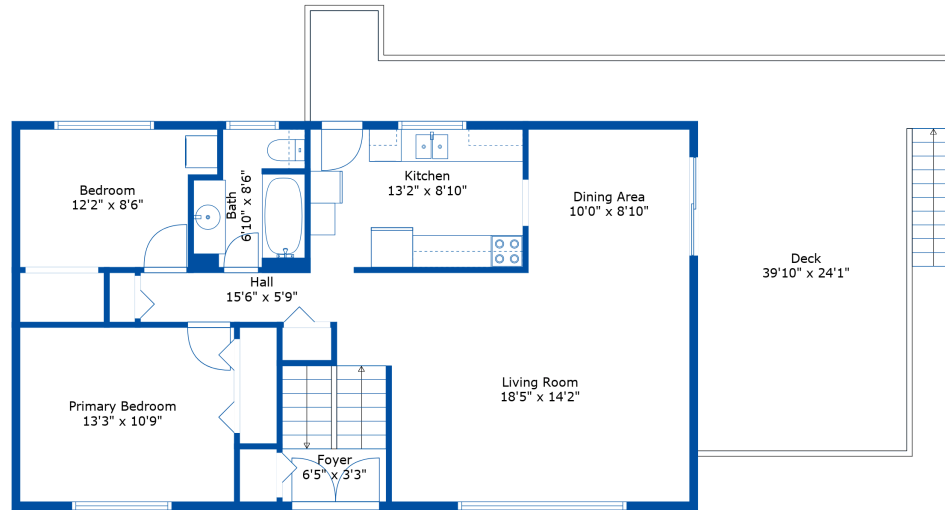

# 10151 Wedgewood Dr

Tim Wight  
604-217-2388  
timwight@remax.net

Floor 2

Floor 1

**Estimated Areas:**  
Main Floor: 1031 sq. ft  
Below Main: 1031 sq. ft  
**Total: 2062 Sq. Ft**

## Estimated Areas:

Main Floor: 1031 sq. ft  
Below Main: 1031 sq. ft  
Total: 2062 Sq. Ft