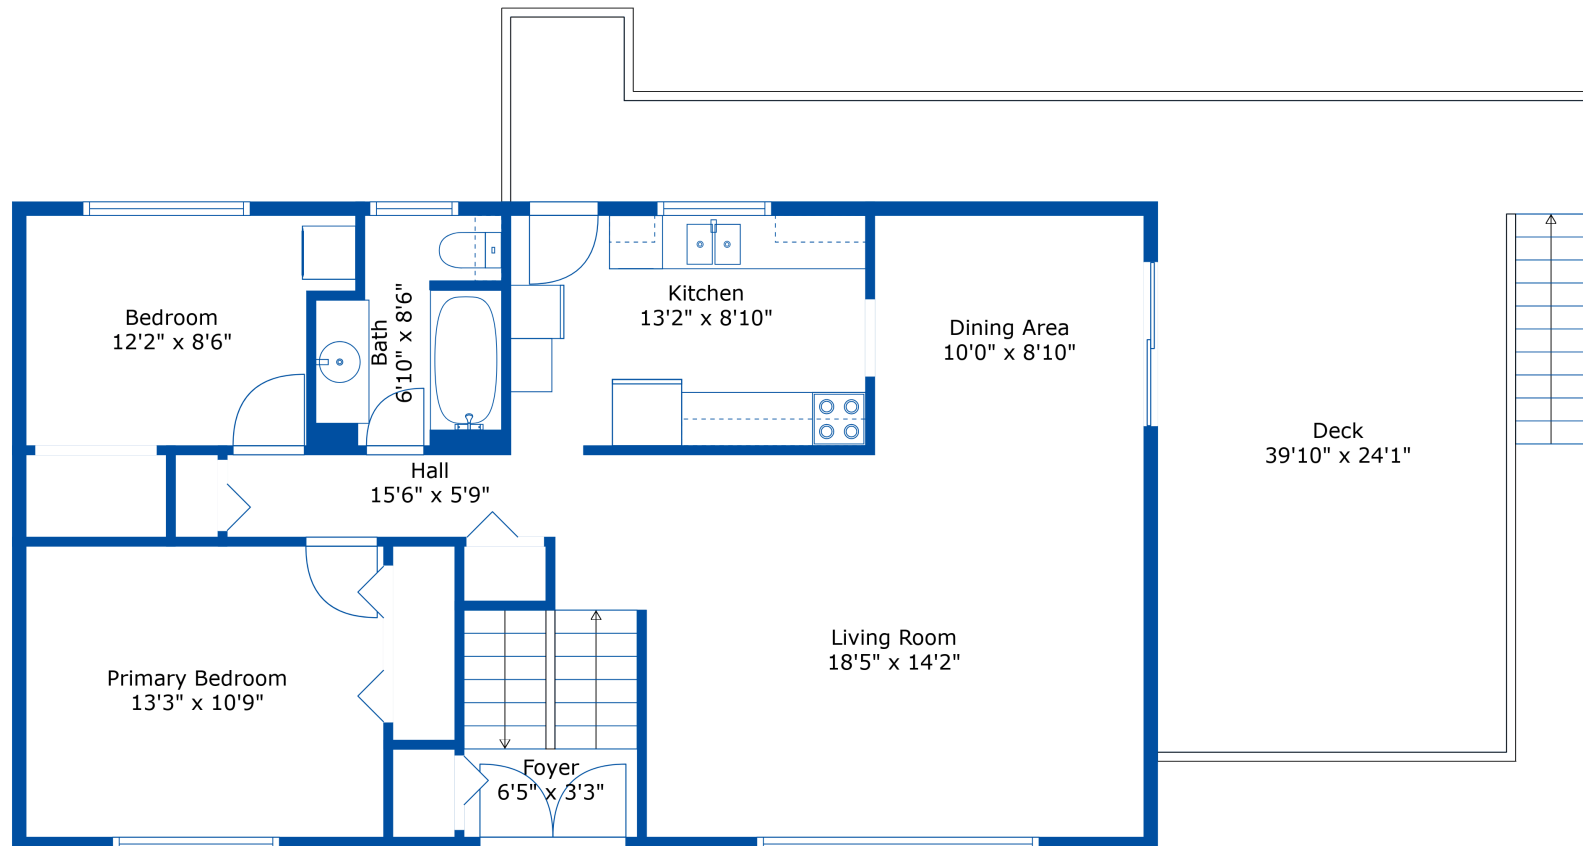

## Estimated Areas:

Main Floor: 1031 sq. ft  
Below Main: 1031 sq. ft  
Total: 2062 Sq. Ft