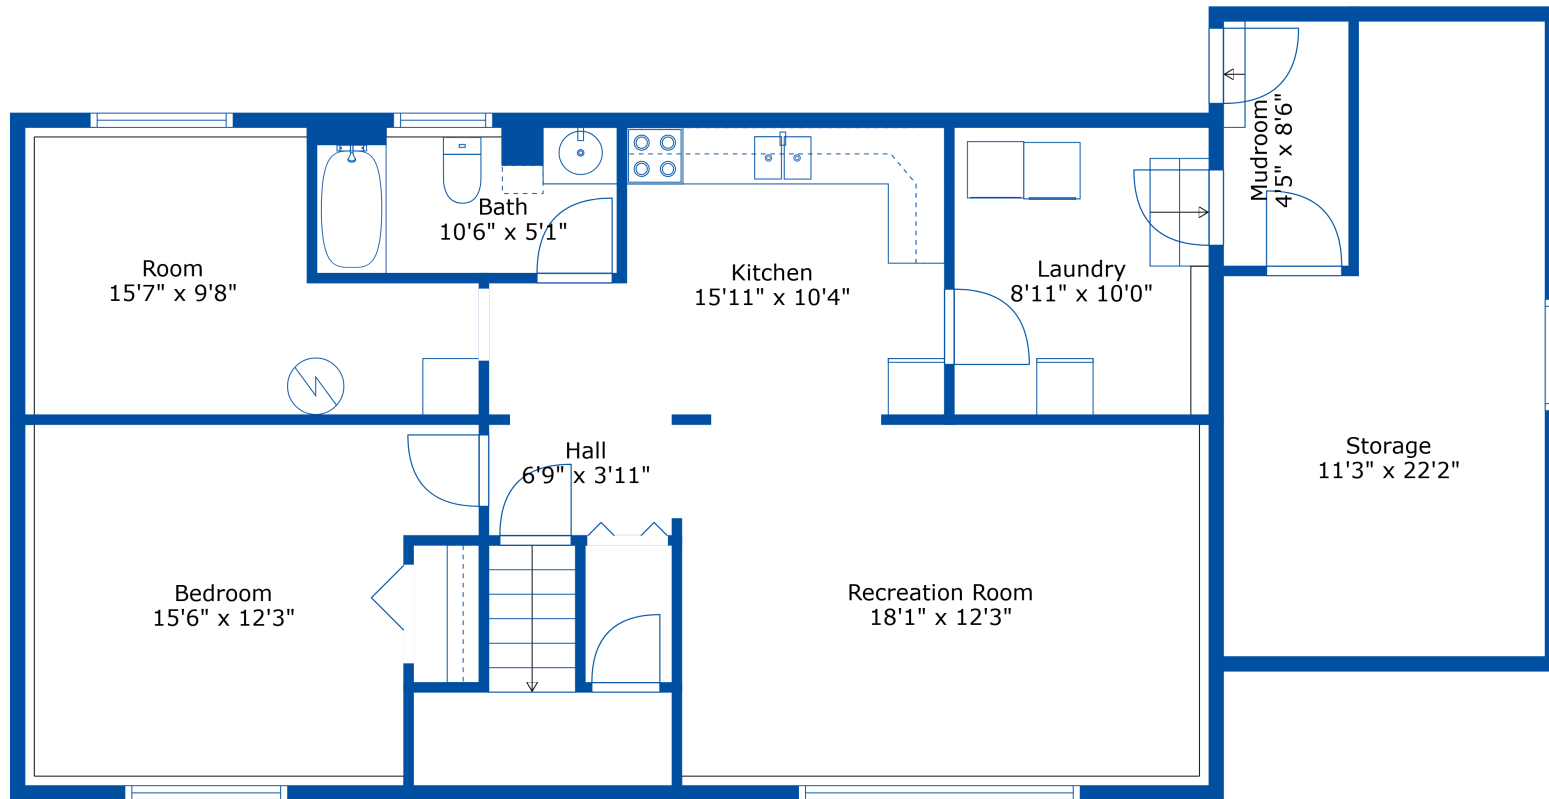

# 10151 Wedgewood Dr

Tim Wight  
604-217-2388  
timwight@remax.net

Floor 2

Floor 1

**Estimated Areas:**  
Main Floor: 1031 sq. ft  
Below Main: 1031 sq. ft  
**Total: 2062 Sq. Ft**

## Estimated Areas:

Main Floor: 1031 sq. ft  
Below Main: 1031 sq. ft  
Total: 2062 Sq. Ft