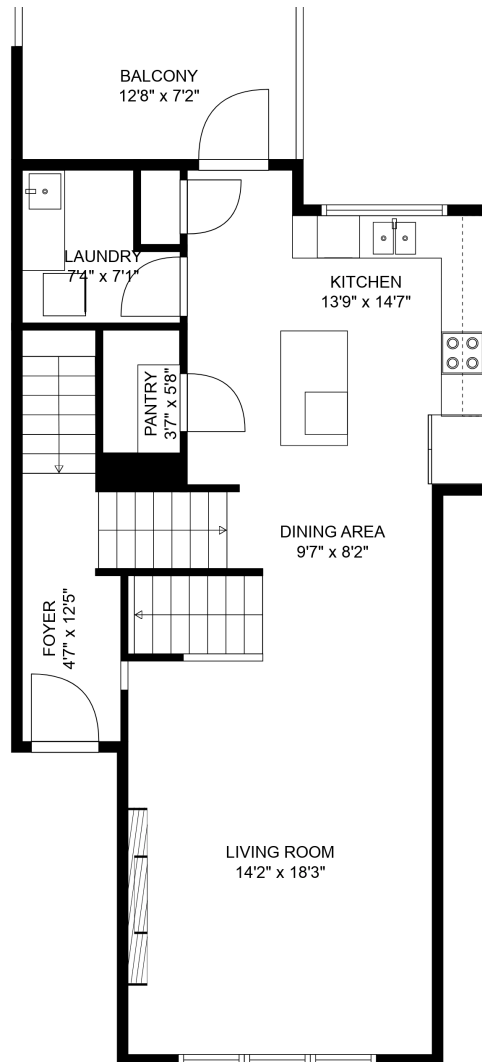

Below Main: 323 sq. ft

Main Floor: 782 sq. ft

Above Main: 804 sq. ft

Total: 1909 Sq. Ft

15-45545 Kipp Ave

The Kentala Team

778-684-2334

kentala.team@gmail.com

Estimated Areas:

Below Main: 323 sq. ft

Main Floor: 782 sq. ft

Above Main: 804 sq. ft

Total: 1909 Sq. Ft

15-45545 Kipp Ave

The Kentala Team
778-684-2334

kentala.team@gmail.com

Estimated Areas:

Below Main: 323 sq. ft

Main Floor: 782 sq. ft

Above Main: 804 sq. ft

Total: 1909 Sq. Ft

15-45545 Kipp Ave

The Kentala Team

778-684-2334

kentala.team@gmail.com

Estimated Areas:

Below Main: 323 sq. ft

Main Floor: 782 sq. ft

Above Main: 804 sq. ft

Total: 1909 Sq. Ft