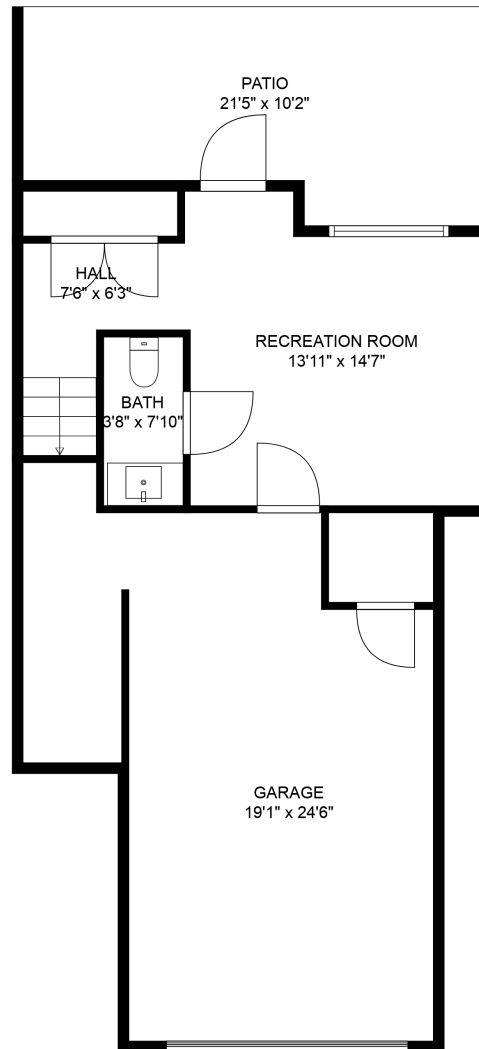

Below Main: 323 sq. ft

Main Floor: 782 sq. ft

Above Main: 804 sq. ft

Total: 1909 Sq. Ft

15-45545 Kipp Ave

The Kentala Team

778-684-2334

kentala.team@gmail.com

Estimated Areas:

Below Main: 323 sq. ft

Main Floor: 782 sq. ft

Above Main: 804 sq. ft

Total: 1909 Sq. Ft

15-45545 Kipp Ave

The Kentala Team
778-684-2334

kentala.team@gmail.com

Estimated Areas:

Below Main: 323 sq. ft

Main Floor: 782 sq. ft

Above Main: 804 sq. ft

Total: 1909 Sq. Ft

15-45545 Kipp Ave

The Kentala Team

778-684-2334

kentala.team@gmail.com

Estimated Areas:

Below Main: 323 sq. ft

Main Floor: 782 sq. ft

Above Main: 804 sq. ft

Total: 1909 Sq. Ft