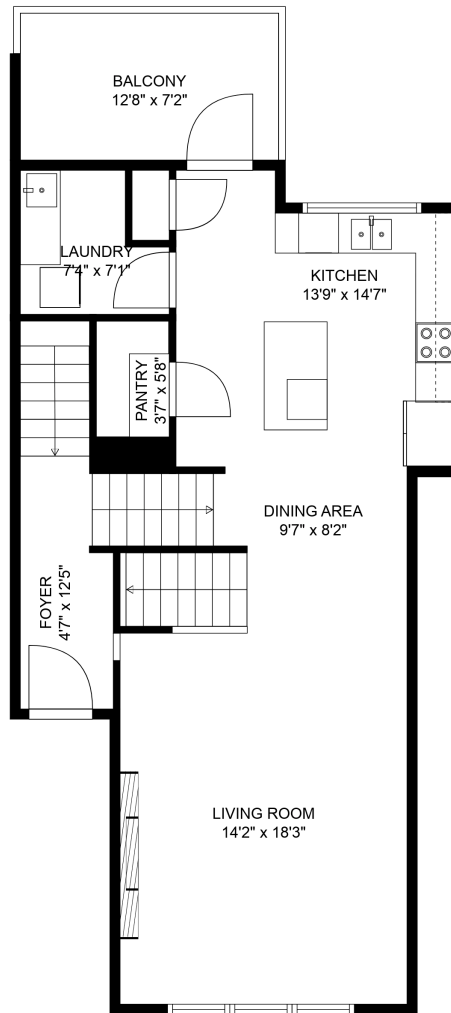

15-45545 Kipp Ave

The Kentala Team

778-684-2334

kentala.team@gmail.com

FLOOR 1

FLOOR 2

FLOOR 3

Estimated Areas:

Below Main: 323 sq. ft

Main Floor: 782 sq. ft

Above Main: 804 sq. ft

Total: 1909 Sq. Ft

15-45545 Kipp Ave

The Kentala Team

778-684-2334

kentala.team@gmail.com

Estimated Areas:

Below Main: 323 sq. ft

Main Floor: 782 sq. ft

Above Main: 804 sq. ft

Total: 1909 Sq. Ft

15-45545 Kipp Ave

The Kentala Team
778-684-2334

kentala.team@gmail.com

Estimated Areas:

Below Main: 323 sq. ft

Main Floor: 782 sq. ft

Above Main: 804 sq. ft

Total: 1909 Sq. Ft

15-45545 Kipp Ave

The Kentala Team

778-684-2334