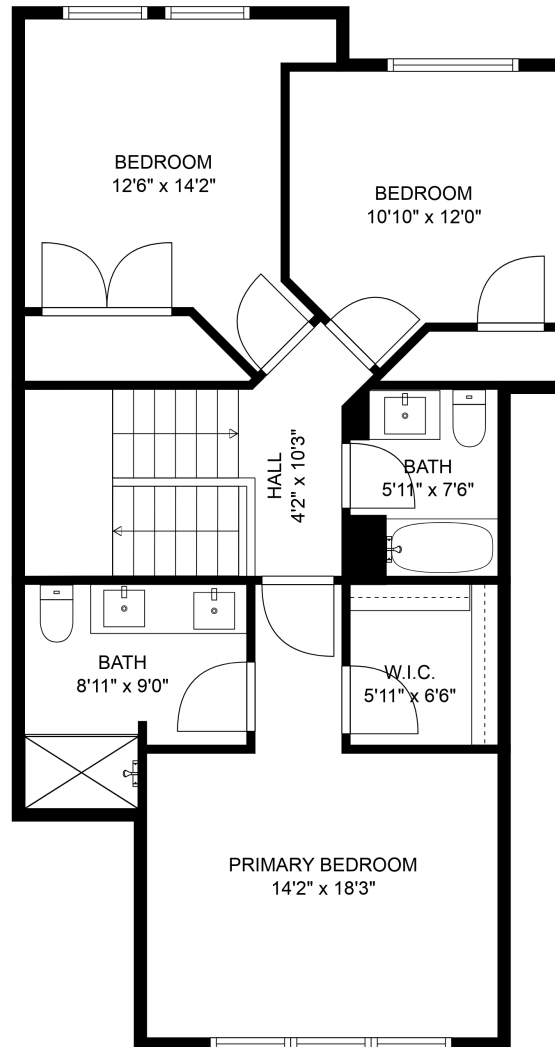

Below Main: 323 sq. ft

Main Floor: 782 sq. ft

Above Main: 804 sq. ft

Total: 1909 Sq. Ft

15-45545 Kipp Ave

The Kentala Team

778-684-2334

kentala.team@gmail.com

Estimated Areas:

Below Main: 323 sq. ft

Main Floor: 782 sq. ft

Above Main: 804 sq. ft

Total: 1909 Sq. Ft

15-45545 Kipp Ave

The Kentala Team
778-684-2334

kentala.team@gmail.com

Estimated Areas:

Below Main: 323 sq. ft

Main Floor: 782 sq. ft

Above Main: 804 sq. ft

Total: 1909 Sq. Ft

15-45545 Kipp Ave

The Kentala Team

778-684-2334

kentala.team@gmail.com

Estimated Areas:

Below Main: 323 sq. ft

Main Floor: 782 sq. ft

Above Main: 804 sq. ft

Total: 1909 Sq. Ft