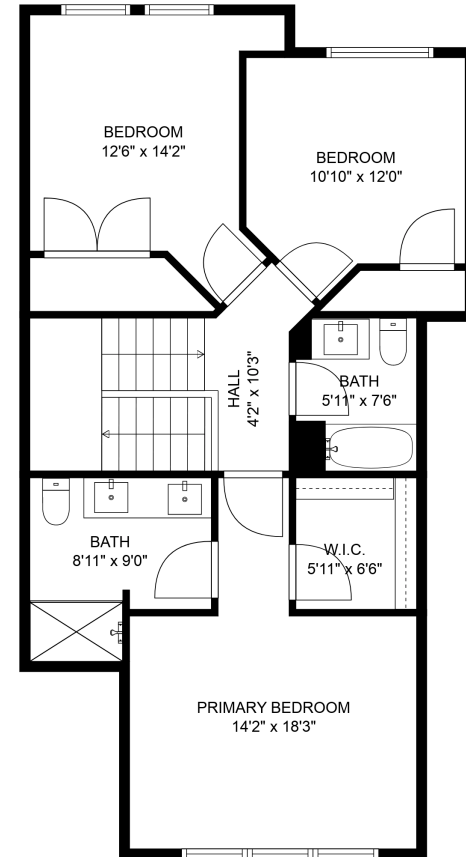

15-45545 Kipp Ave

The Kentala Team

778-684-2334

kentala.team@gmail.com

FLOOR 1

FLOOR 2

FLOOR 3

Estimated Areas:

Below Main: 323 sq. ft

Main Floor: 782 sq. ft

Above Main: 804 sq. ft

Total: 1909 Sq. Ft

15-45545 Kipp Ave

The Kentala Team

778-684-2334

kentala.team@gmail.com

Estimated Areas:

Below Main: 323 sq. ft

Main Floor: 782 sq. ft

Above Main: 804 sq. ft

Total: 1909 Sq. Ft

15-45545 Kipp Ave

The Kentala Team
778-684-2334

kentala.team@gmail.com

Estimated Areas:

Below Main: 323 sq. ft

Main Floor: 782 sq. ft

Above Main: 804 sq. ft

Total: 1909 Sq. Ft

15-45545 Kipp Ave

The Kentala Team

778-684-2334