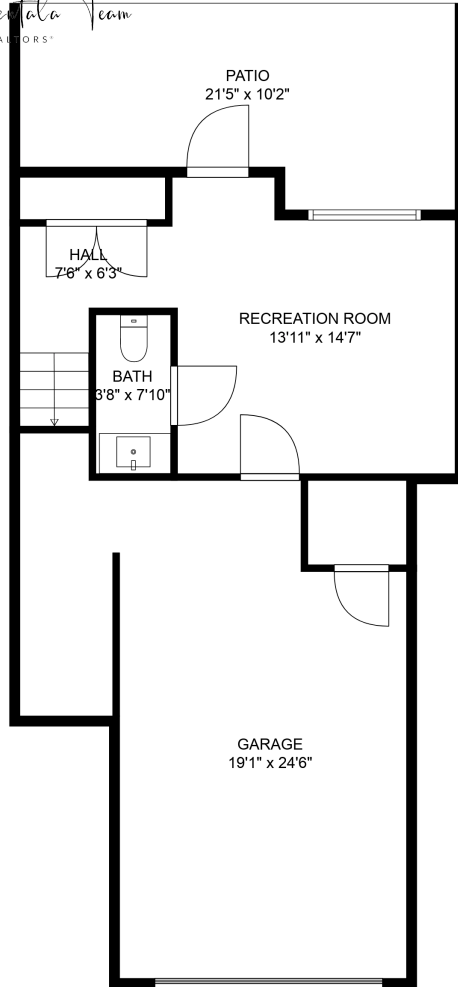

15-45545 Kipp Ave

The Kentala Team

778-684-2334

kentala.team@gmail.com

FLOOR 1

FLOOR 2

FLOOR 3

Estimated Areas:

Below Main: 323 sq. ft

Main Floor: 782 sq. ft

Above Main: 804 sq. ft

Total: 1909 Sq. Ft

15-45545 Kipp Ave

The Kentala Team

778-684-2334

kentala.team@gmail.com

Estimated Areas:

Below Main: 323 sq. ft

Main Floor: 782 sq. ft

Above Main: 804 sq. ft

Total: 1909 Sq. Ft

15-45545 Kipp Ave

The Kentala Team
778-684-2334

kentala.team@gmail.com

Estimated Areas:

Below Main: 323 sq. ft

Main Floor: 782 sq. ft

Above Main: 804 sq. ft

Total: 1909 Sq. Ft

15-45545 Kipp Ave

The Kentala Team

778-684-2334