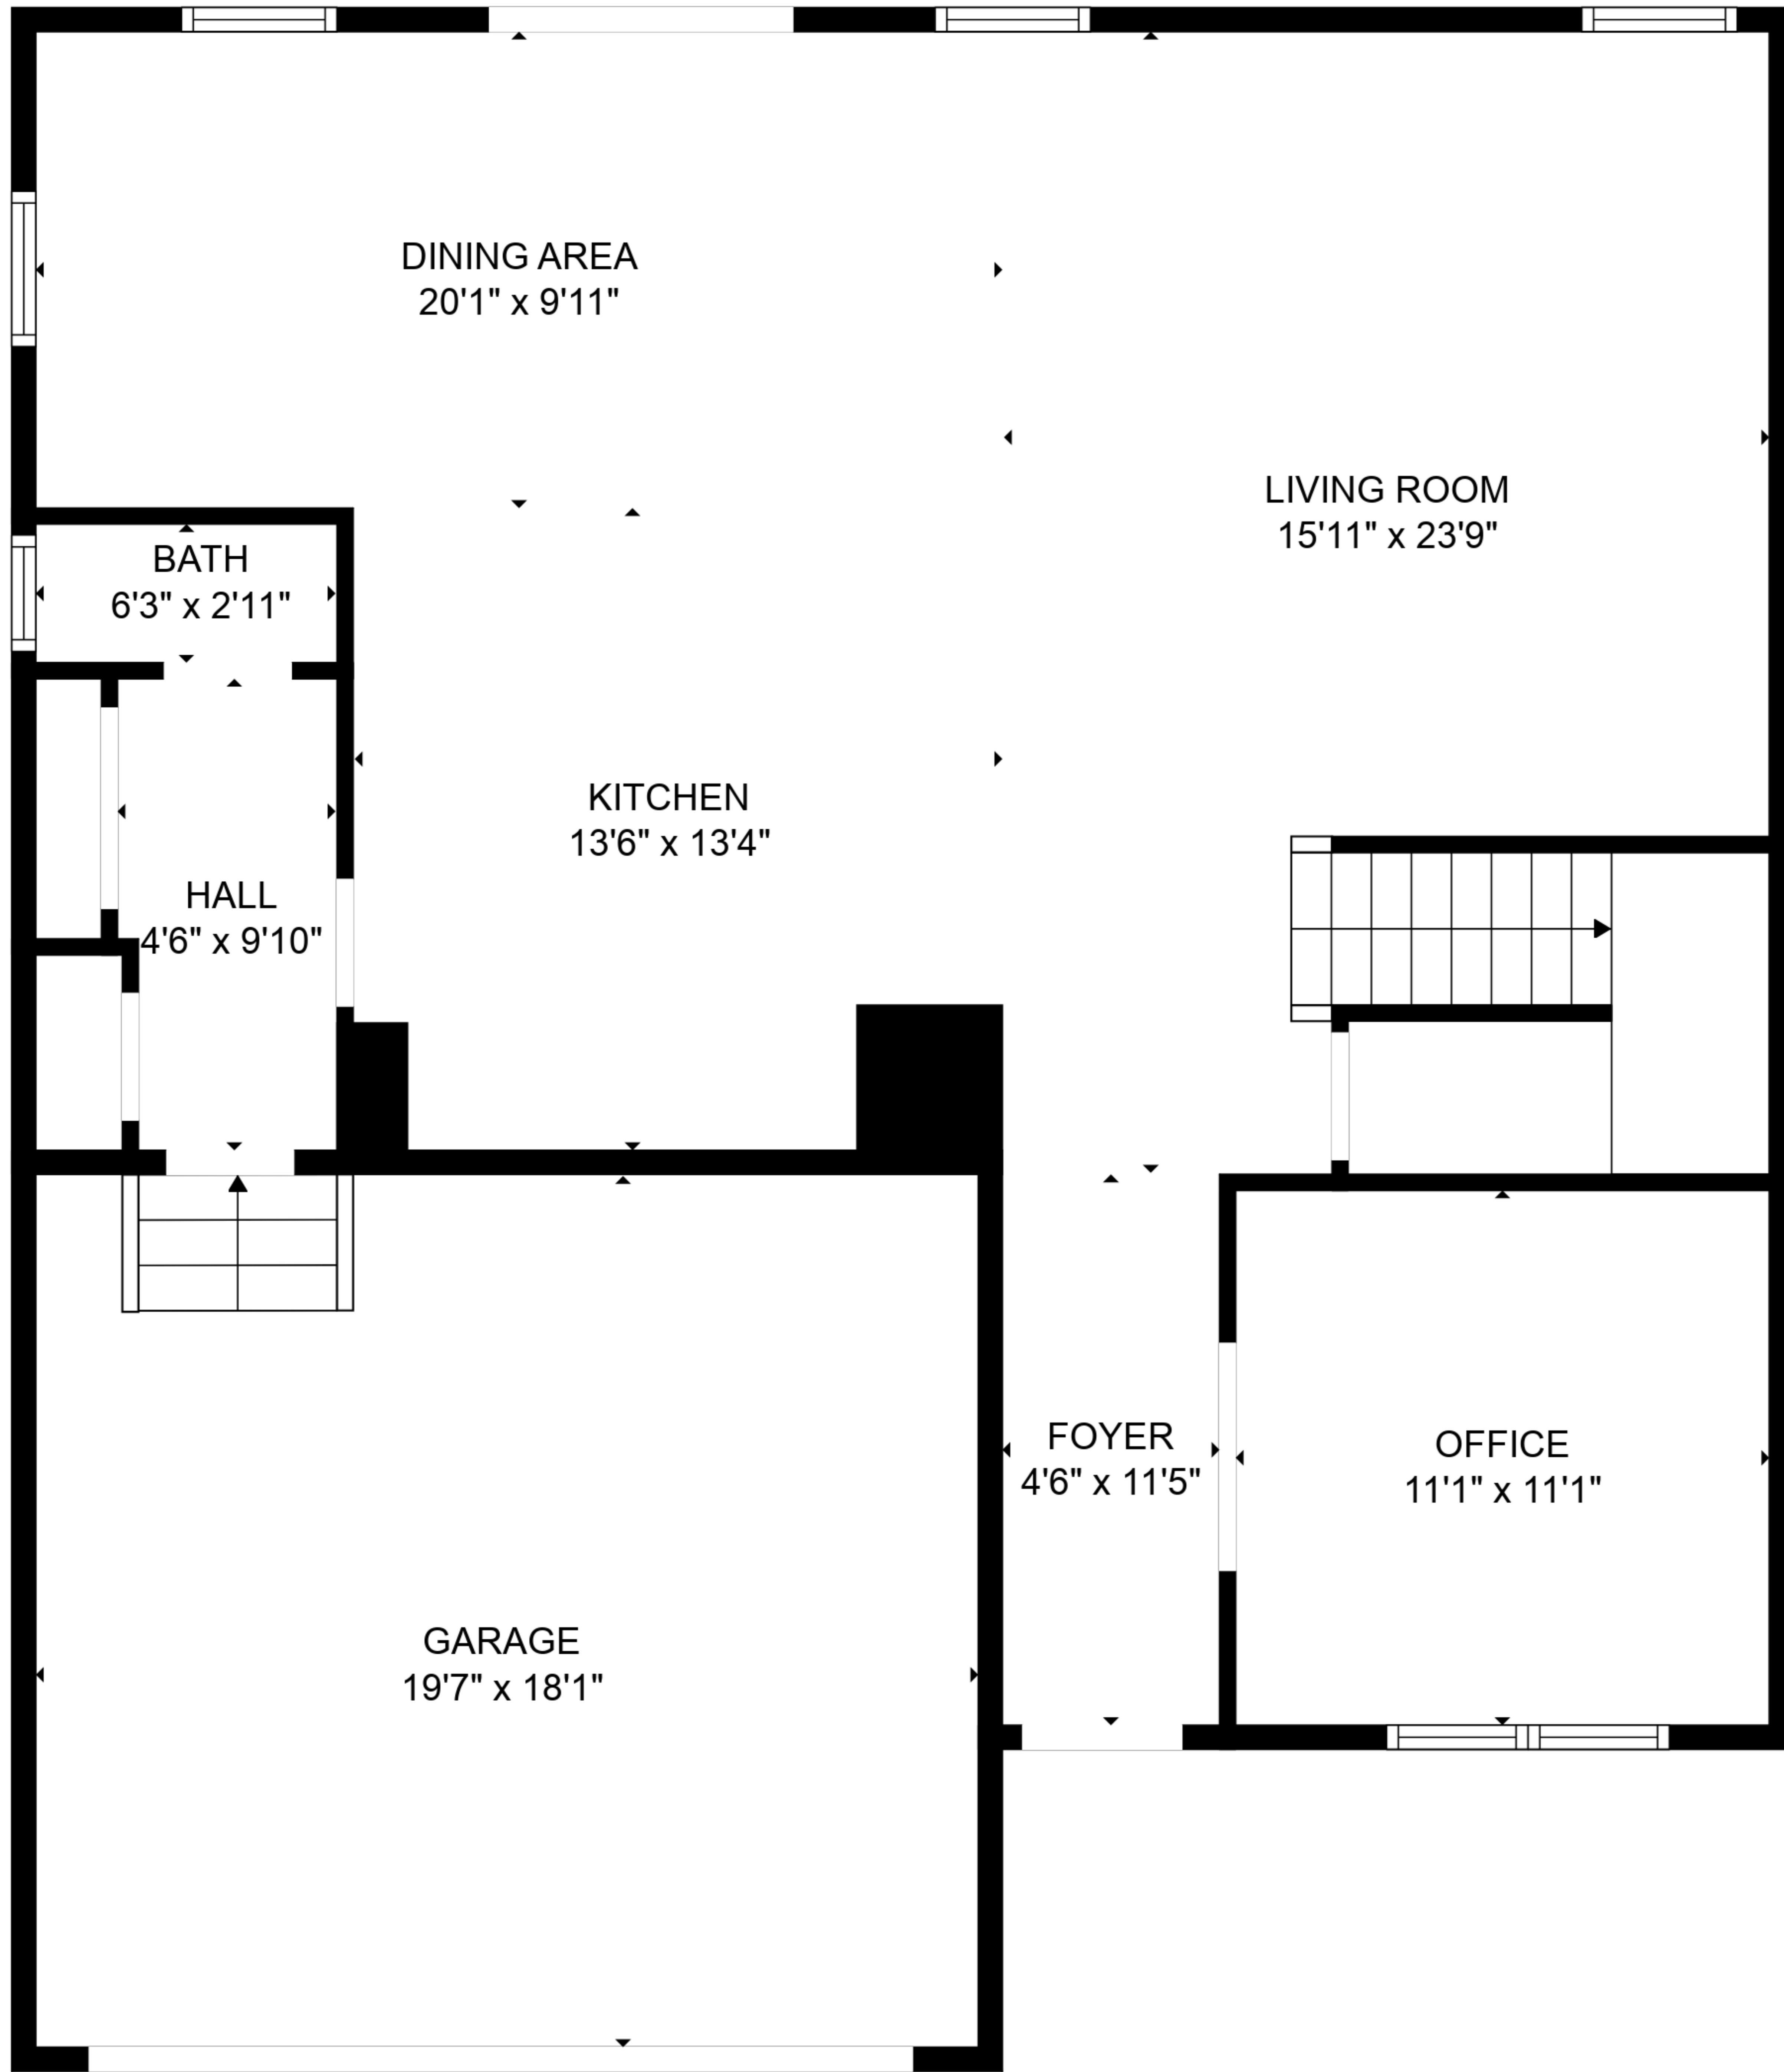

TOTAL: 2339 sq. ft
FLOOR 1: 1029 sq. ft, FLOOR 2: 1310 sq. ft
EXCLUDED AREAS: GARAGE: 355 sq. ft

SIZES AND DIMENSIONS ARE APPROXIMATE. ACTUAL MAY VARY.

TOTAL: 2339 sq. ft

FLOOR 1: 1029 sq. ft, FLOOR 2: 1310 sq. ft

EXCLUDED AREAS: GARAGE: 355 sq. ft

SIZES AND DIMENSIONS ARE APPROXIMATE. ACTUAL MAY VARY.

FLOOR 1

FLOOR 2

TOTAL: 2339 sq. ft
 FLOOR 1: 1029 sq. ft, FLOOR 2: 1310 sq. ft
 EXCLUDED AREAS: GARAGE: 355 sq. ft

SIZES AND DIMENSIONS ARE APPROXIMATE. ACTUAL MAY VARY.