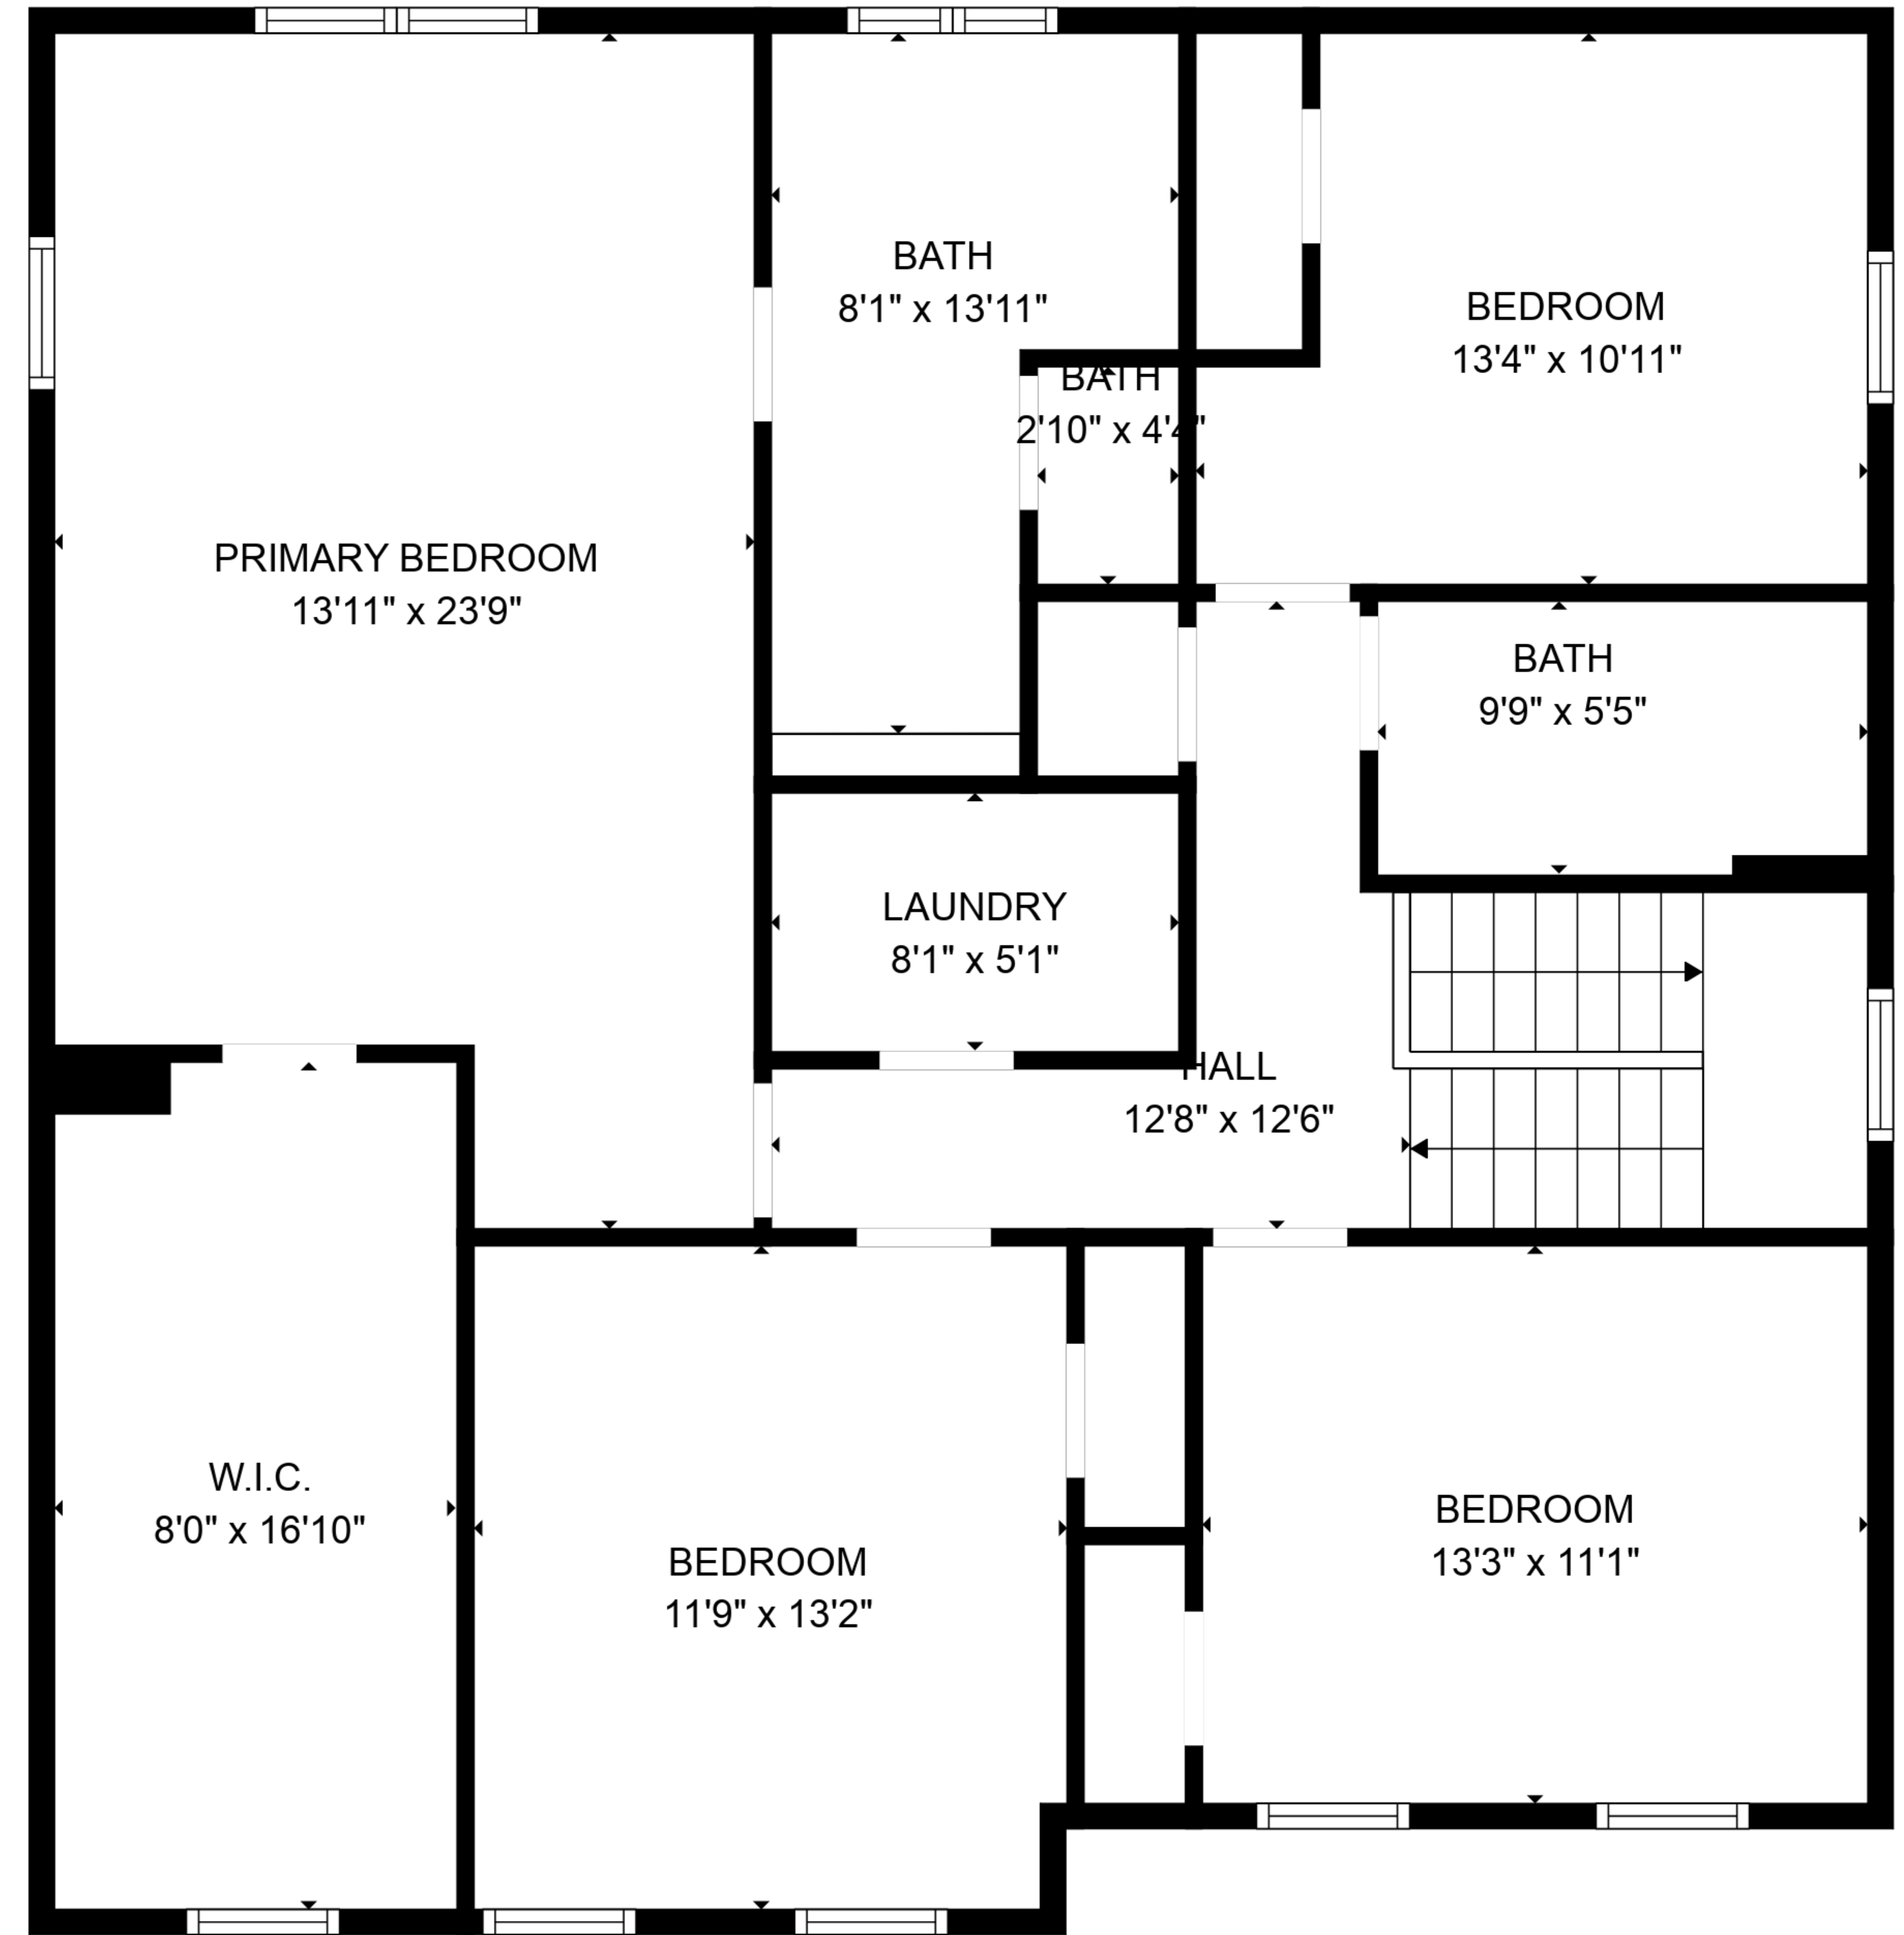

TOTAL: 2339 sq. ft
FLOOR 1: 1029 sq. ft, FLOOR 2: 1310 sq. ft
EXCLUDED AREAS: GARAGE: 355 sq. ft

SIZES AND DIMENSIONS ARE APPROXIMATE. ACTUAL MAY VARY.

TOTAL: 2339 sq. ft

FLOOR 1: 1029 sq. ft, FLOOR 2: 1310 sq. ft

EXCLUDED AREAS: GARAGE: 355 sq. ft

SIZES AND DIMENSIONS ARE APPROXIMATE. ACTUAL MAY VARY.

FLOOR 1

FLOOR 2

TOTAL: 2339 sq. ft
 FLOOR 1: 1029 sq. ft, FLOOR 2: 1310 sq. ft
 EXCLUDED AREAS: GARAGE: 355 sq. ft

SIZES AND DIMENSIONS ARE APPROXIMATE. ACTUAL MAY VARY.