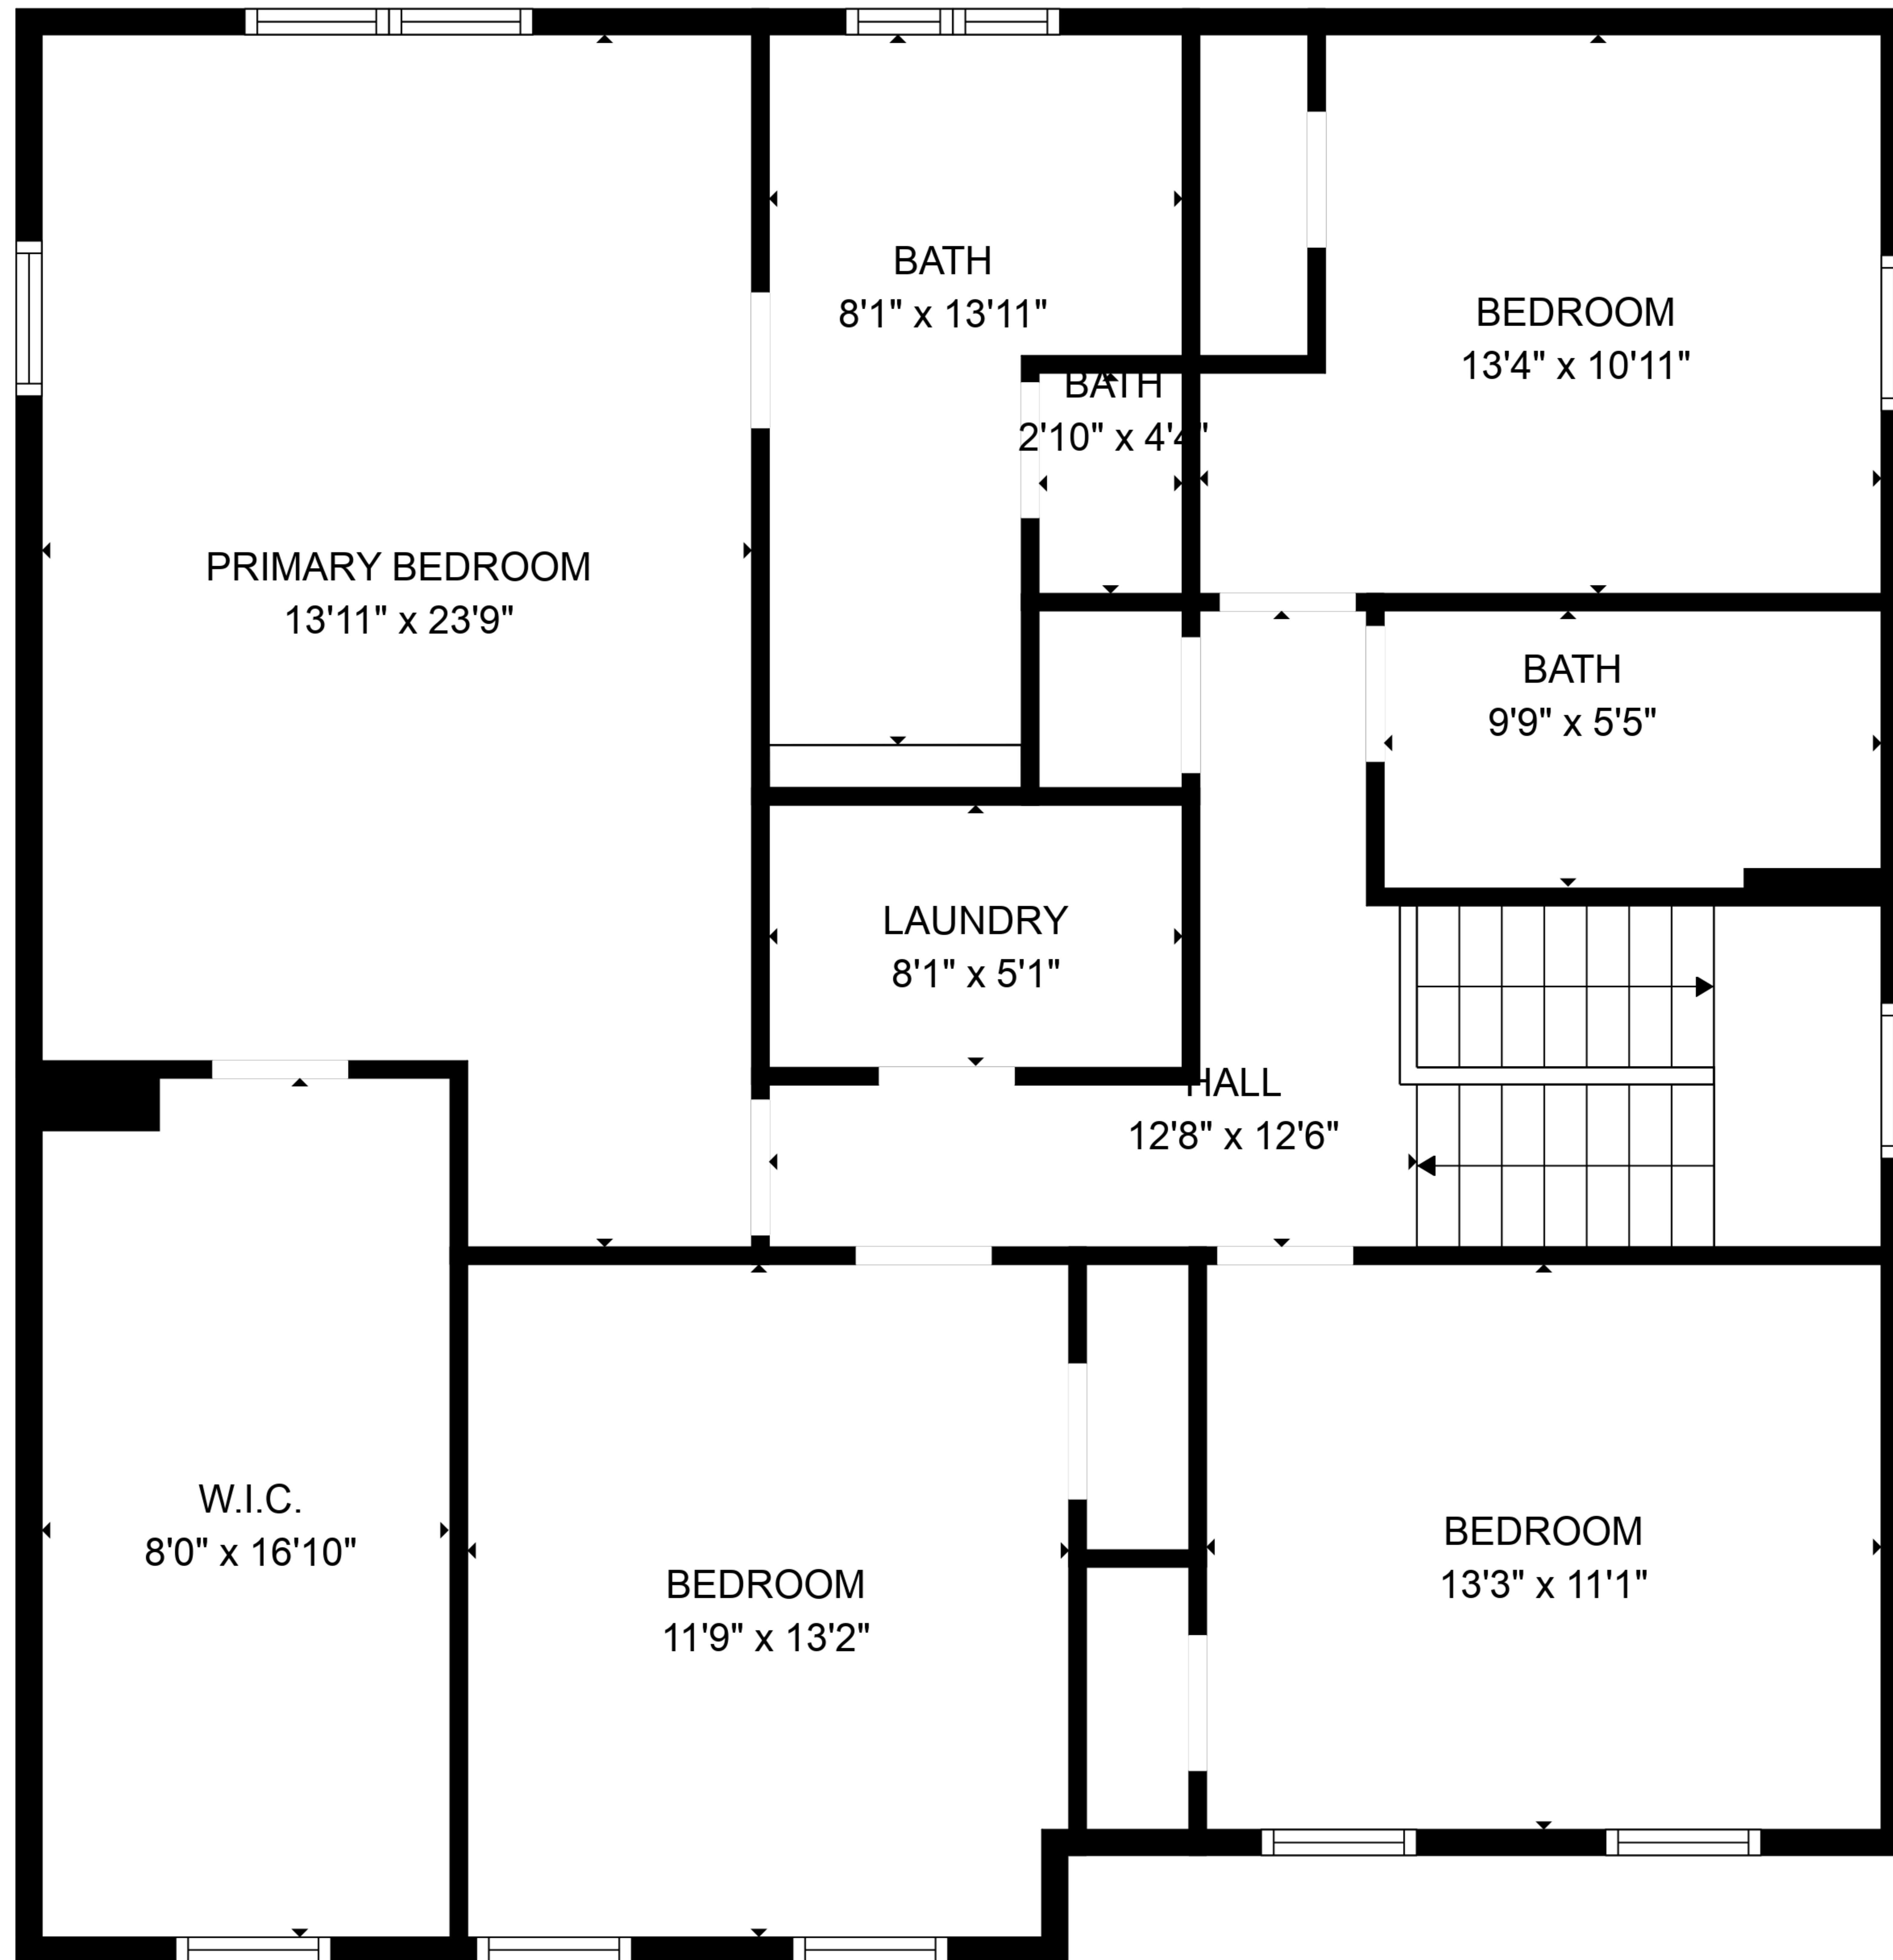

TOTAL: 2339 sq. ft
FLOOR 1: 1029 sq. ft, FLOOR 2: 1310 sq. ft
EXCLUDED AREAS: GARAGE: 355 sq. ft

SIZES AND DIMENSIONS ARE APPROXIMATE. ACTUAL MAY VARY.

TOTAL: 2339 sq. ft

FLOOR 1: 1029 sq. ft, FLOOR 2: 1310 sq. ft

EXCLUDED AREAS: GARAGE: 355 sq. ft

SIZES AND DIMENSIONS ARE APPROXIMATE. ACTUAL MAY VARY.

FLOOR 1

FLOOR 2

TOTAL: 2339 sq. ft
 FLOOR 1: 1029 sq. ft, FLOOR 2: 1310 sq. ft
 EXCLUDED AREAS: GARAGE: 355 sq. ft

SIZES AND DIMENSIONS ARE APPROXIMATE. ACTUAL MAY VARY.