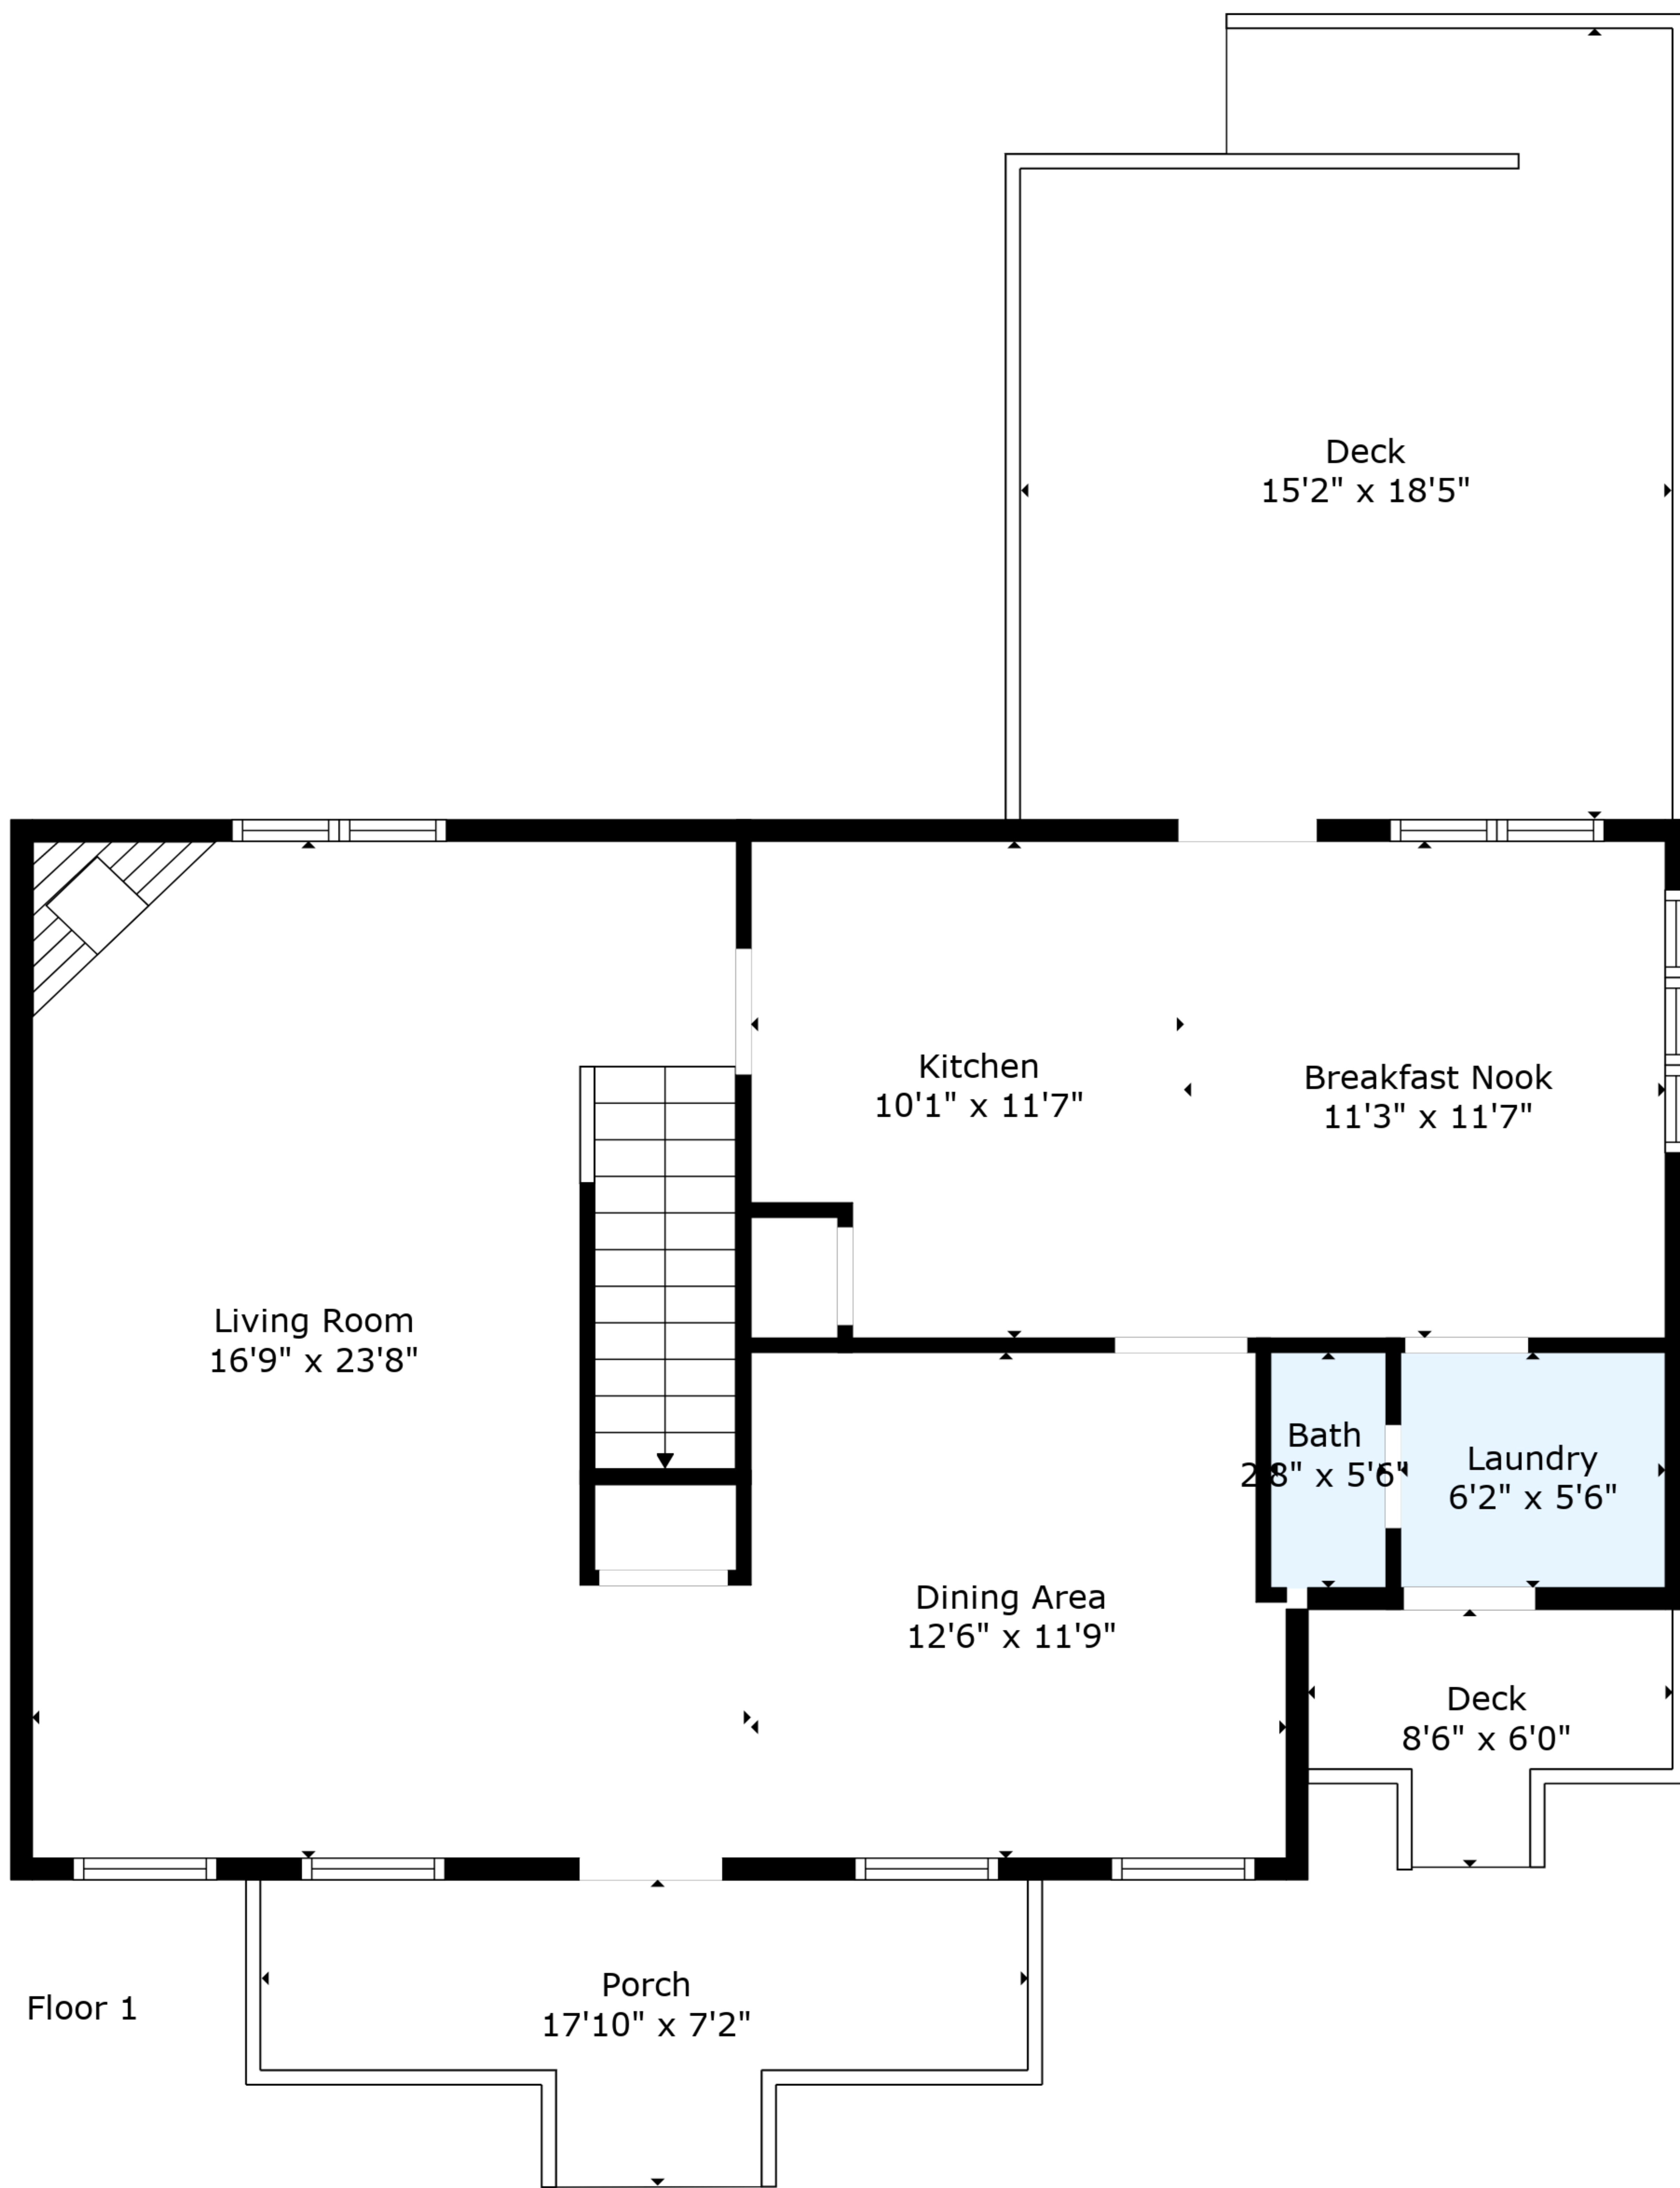

TOTAL: 1625 sq. ft

FLOOR 1: 846 sq. ft, FLOOR 2: 779 sq. ft

EXCLUDED AREAS: PORCH: 92 sq. ft, DECK: 319 sq. ft

Floor Plan Created By Cubicasa App. Measurements Deemed Highly Reliable But Not Guaranteed.

TOTAL: 1625 sq. ft
 FLOOR 1: 846 sq. ft, FLOOR 2: 779 sq. ft
 EXCLUDED AREAS: PORCH: 92 sq. ft, DECK: 319 sq. ft

Floor Plan Created By Cubicasa App. Measurements Deemed Highly Reliable But Not Guaranteed.

TOTAL: 1625 sq. ft

FLOOR 1: 846 sq. ft, FLOOR 2: 779 sq. ft

EXCLUDED AREAS: PORCH: 92 sq. ft, DECK: 319 sq. ft

Floor Plan Created By Cubicasa App. Measurements Deemed Highly Reliable But Not Guaranteed.