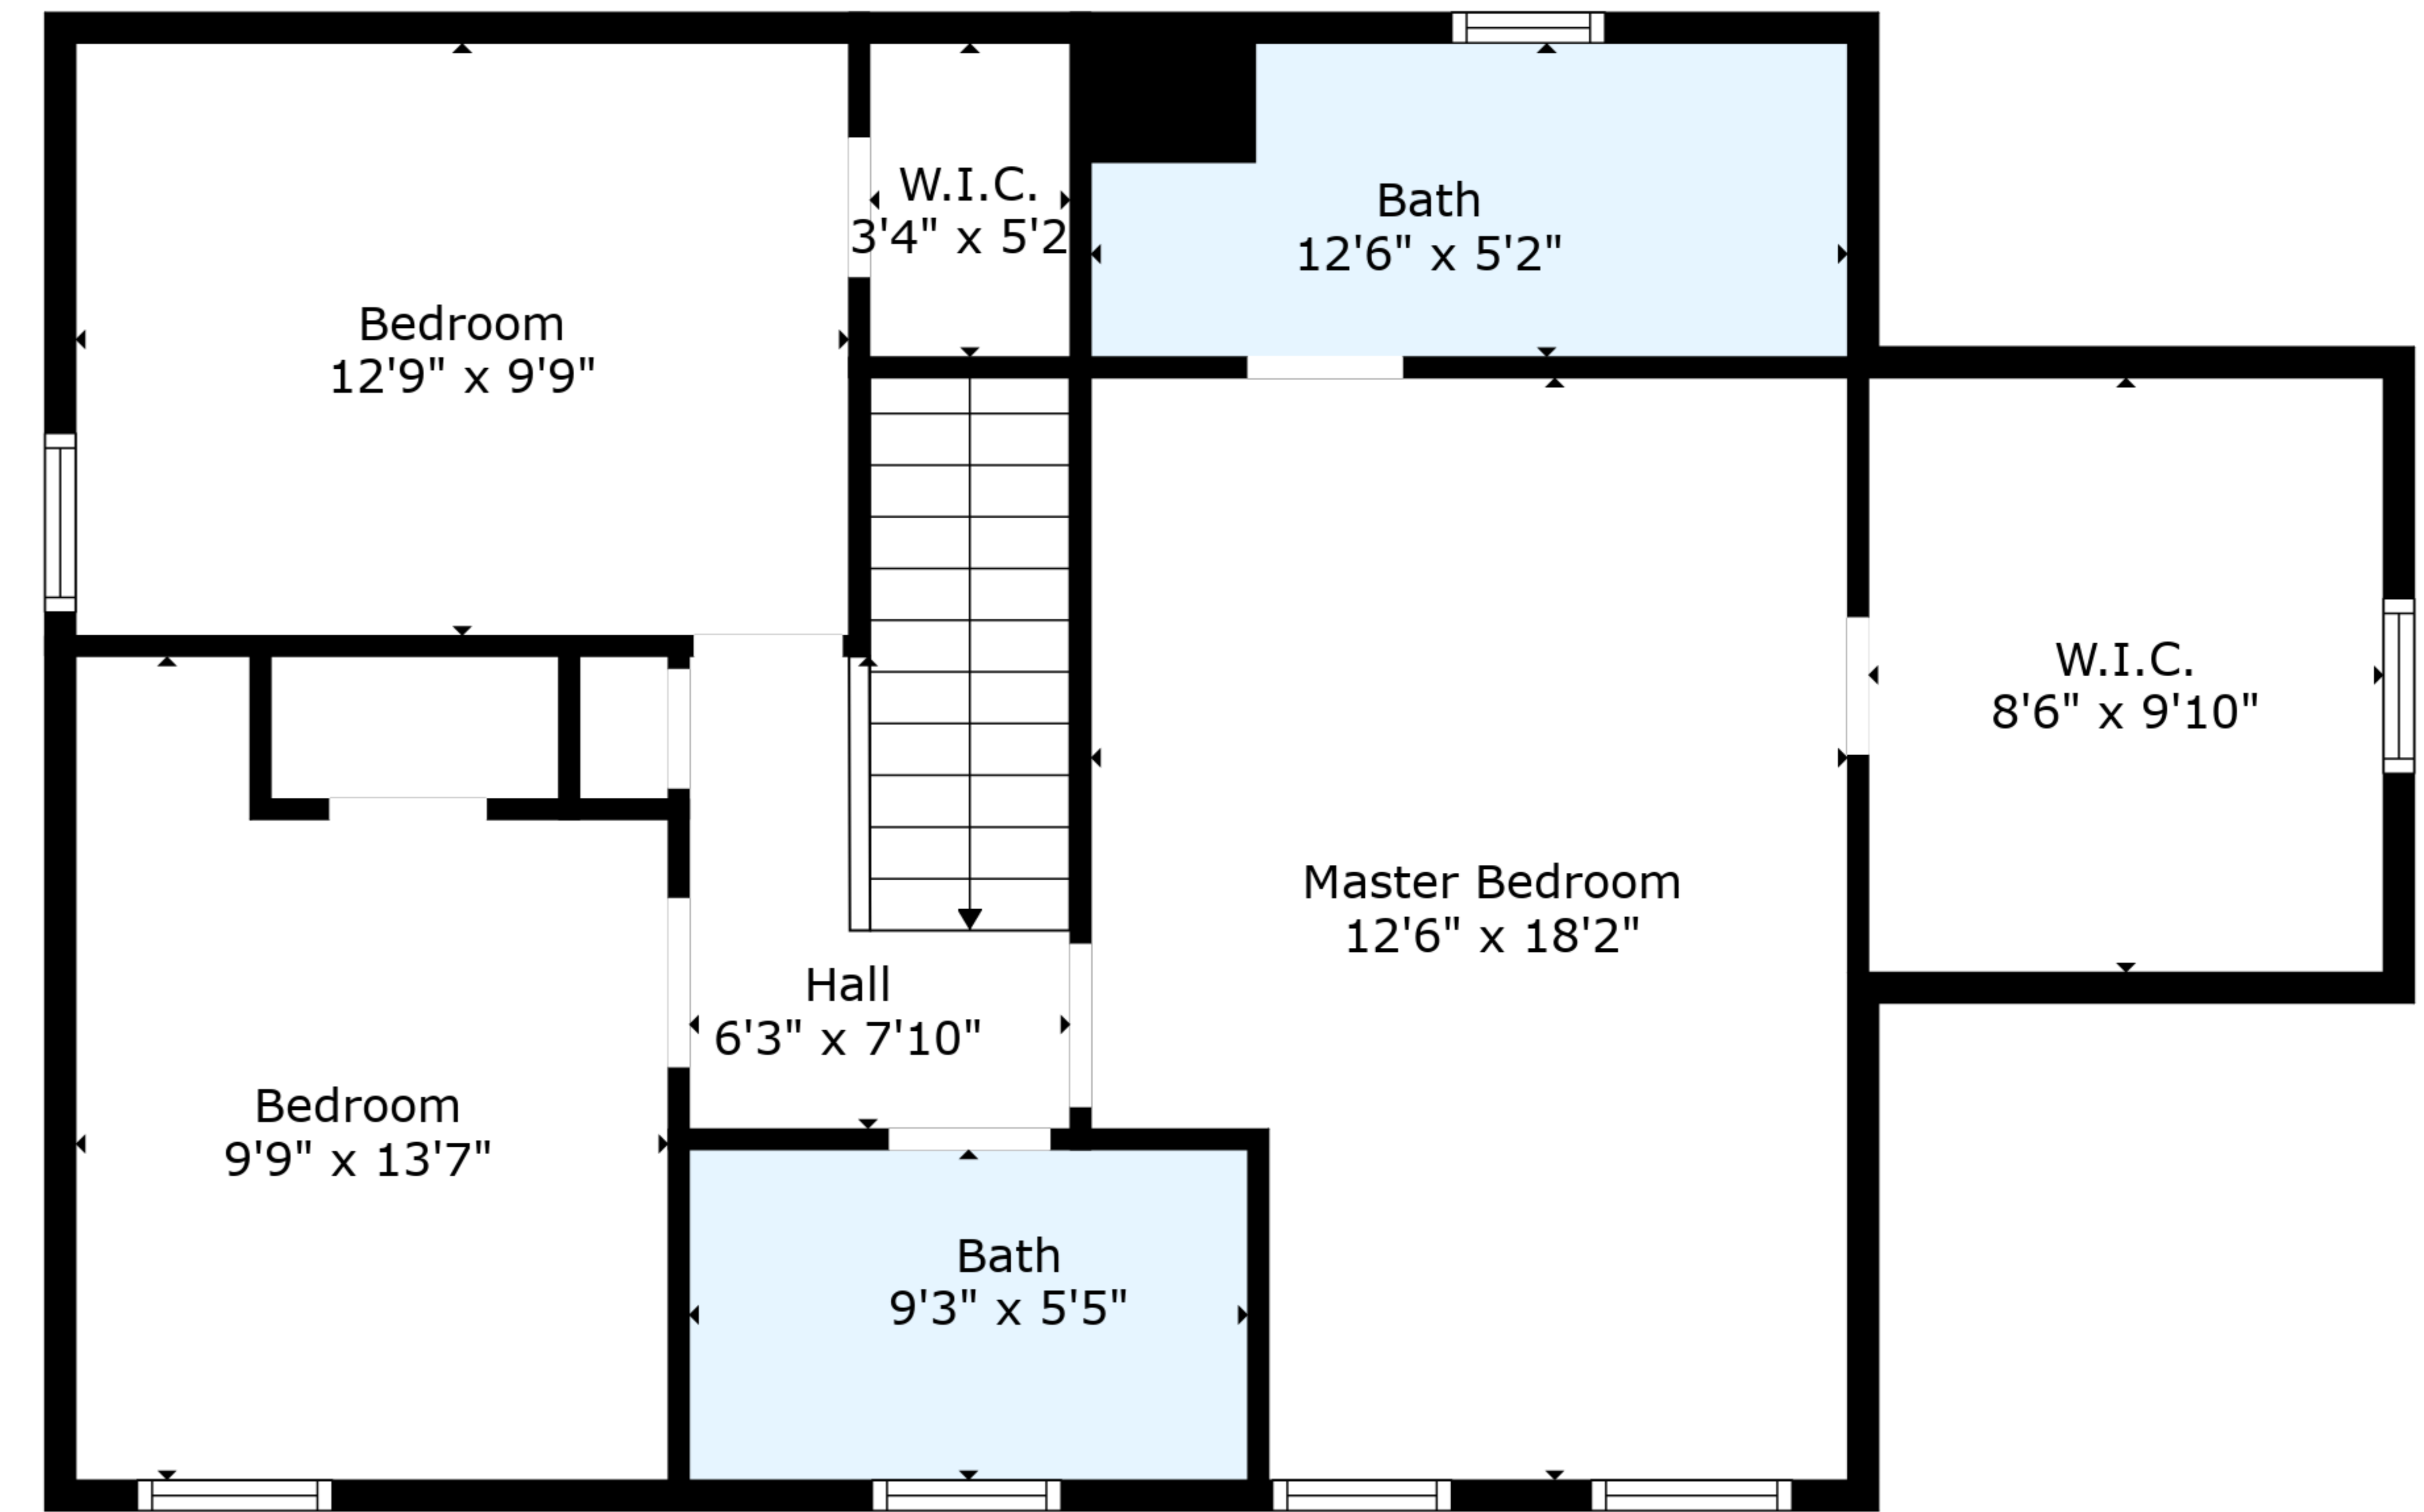

TOTAL: 1625 sq. ft

FLOOR 1: 846 sq. ft, FLOOR 2: 779 sq. ft

EXCLUDED AREAS: PORCH: 92 sq. ft, DECK: 319 sq. ft

Floor Plan Created By Cubicasa App. Measurements Deemed Highly Reliable But Not Guaranteed.

TOTAL: 1625 sq. ft
 FLOOR 1: 846 sq. ft, FLOOR 2: 779 sq. ft
 EXCLUDED AREAS: PORCH: 92 sq. ft, DECK: 319 sq. ft

Floor Plan Created By Cubicasa App. Measurements Deemed Highly Reliable But Not Guaranteed.

TOTAL: 1625 sq. ft

FLOOR 1: 846 sq. ft, FLOOR 2: 779 sq. ft

EXCLUDED AREAS: PORCH: 92 sq. ft, DECK: 319 sq. ft

Floor Plan Created By Cubicasa App. Measurements Deemed Highly Reliable But Not Guaranteed.