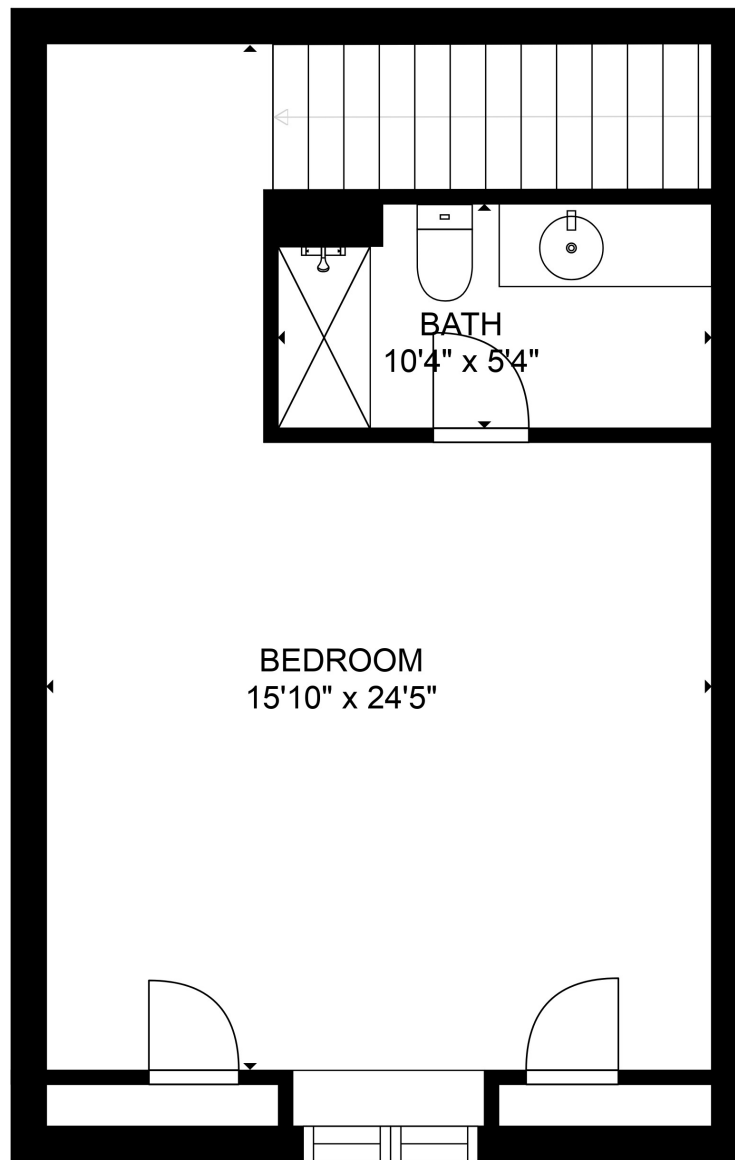

FLOOR 1

FLOOR 2

Total scanned area: 3451 sq. ft

MEASUREMENTS ARE CALCULATED BY CUBICASA TECHNOLOGY. DEEMED HIGHLY RELIABLE BUT NOT GUARANTEED.

Total scanned area: 3451 sq. ft

MEASUREMENTS ARE CALCULATED BY CUBICASA TECHNOLOGY. DEEMED HIGHLY RELIABLE BUT NOT GUARANTEED.

Total scanned area: 3451 sq. ft

MEASUREMENTS ARE CALCULATED BY CUBICASA TECHNOLOGY. DEEMED HIGHLY RELIABLE BUT NOT GUARANTEED.