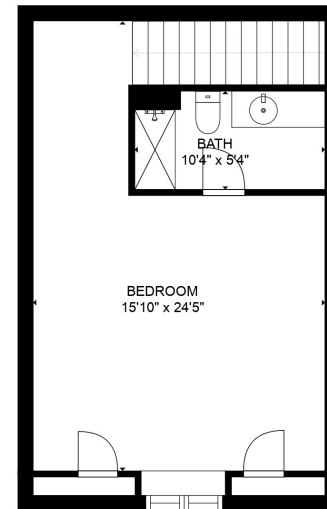

FLOOR 1

FLOOR 2

Total scanned area: 3451 sq. ft

MEASUREMENTS ARE CALCULATED BY CUBICASA TECHNOLOGY. DEEMED HIGHLY RELIABLE BUT NOT GUARANTEED.

Total scanned area: 3451 sq. ft

MEASUREMENTS ARE CALCULATED BY CUBICASA TECHNOLOGY. DEEMED HIGHLY RELIABLE BUT NOT GUARANTEED.

Total scanned area: 3451 sq. ft

MEASUREMENTS ARE CALCULATED BY CUBICASA TECHNOLOGY. DEEMED HIGHLY RELIABLE BUT NOT GUARANTEED.