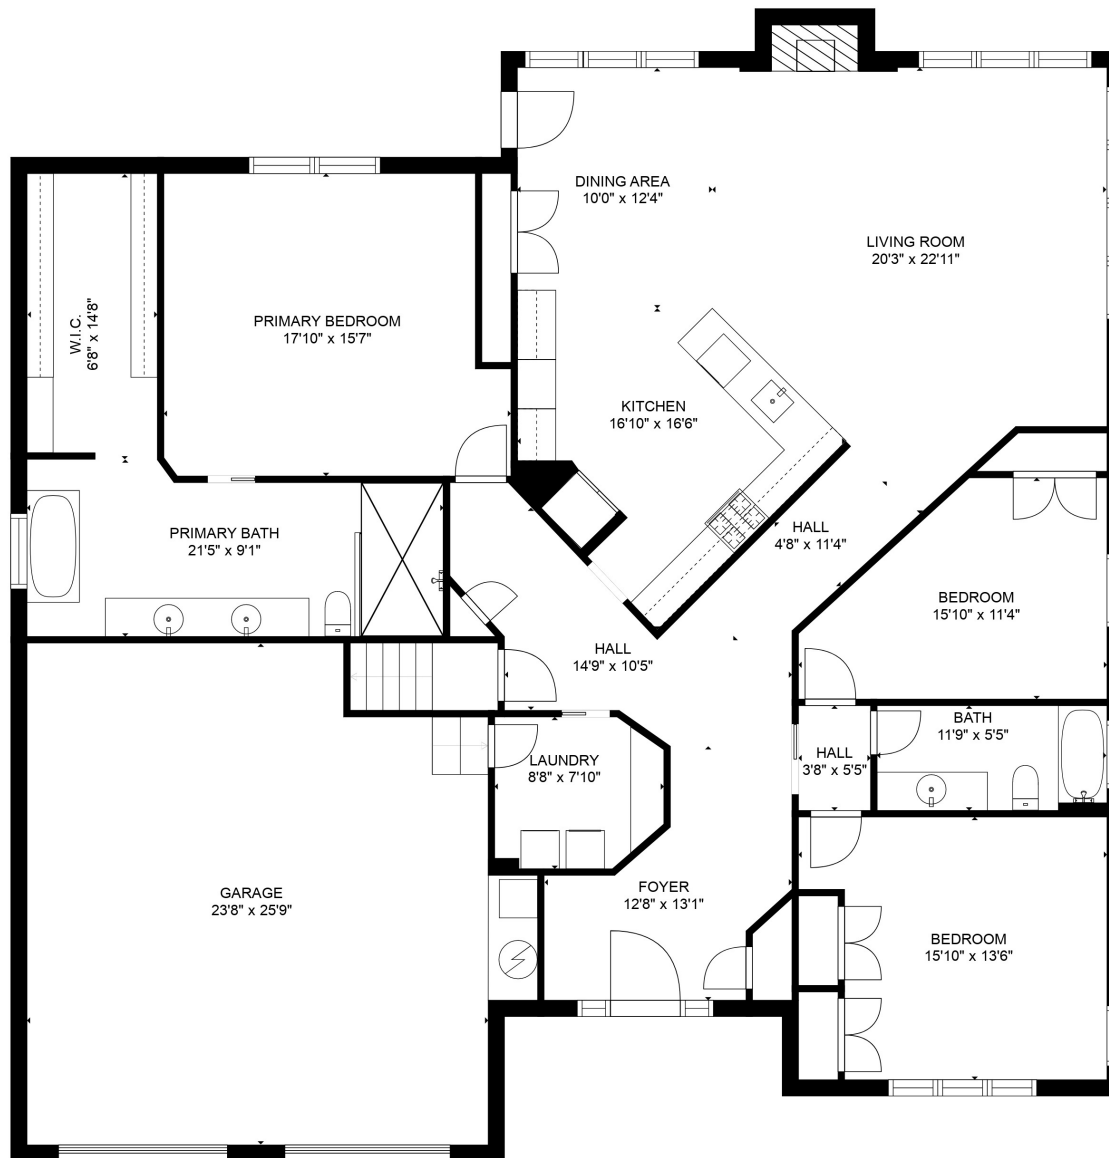

FLOOR 1

FLOOR 2

Total scanned area: 3451 sq. ft

MEASUREMENTS ARE CALCULATED BY CUBICASA TECHNOLOGY. DEEMED HIGHLY RELIABLE BUT NOT GUARANTEED.

Total scanned area: 3451 sq. ft

MEASUREMENTS ARE CALCULATED BY CUBICASA TECHNOLOGY. DEEMED HIGHLY RELIABLE BUT NOT GUARANTEED.

Total scanned area: 3451 sq. ft

MEASUREMENTS ARE CALCULATED BY CUBICASA TECHNOLOGY. DEEMED HIGHLY RELIABLE BUT NOT GUARANTEED.