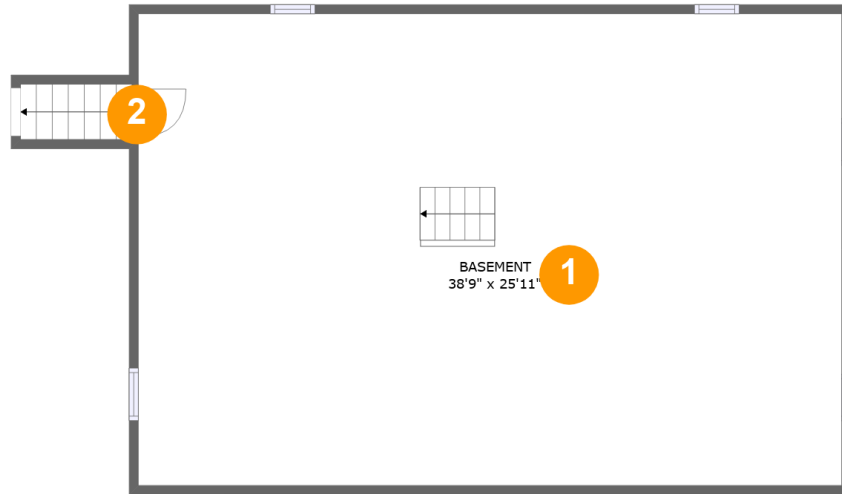

## Room dimensions

Floor 1

Total sqft: 1069

Living area: 0

#		Dimensions	sqft	Counted as living area
1	Basement	38'9" x 25'11"	1004 sq. ft	No
2	Outdoor	6'2" x 3'1"	19 sq. ft	No

723 Valley Ave, Atglen, Chester County, Pennsylvania,  
United States, 19310