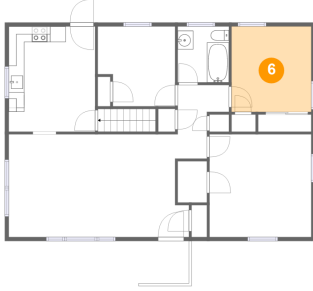

723 Valley Ave, Atglen, Chester County, Pennsylvania,
United States, 19310

6 Floor 2 - Bedroom

Dimensions: 10'2" x 10'11"
Area: 111 sq. ft
Counted as living area: Yes

Heated: Yes
Finished: Yes
Enclosed: Yes
Contiguous: Yes
Permitted: Yes
Wet space: No
Addition: No
Conversion: No