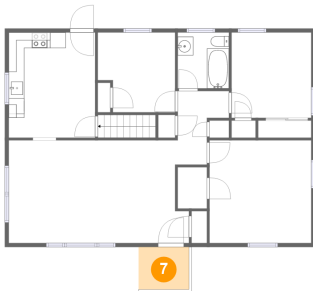

7 Floor 2 - Porch

Dimensions: 6'5" x 5'5"
Area: 35 sq. ft
Counted as living area: No

Heated: No
Finished: Yes
Enclosed: No
Contiguous: Yes
Permitted: Yes
Wet space: No
Addition: No
Conversion: No