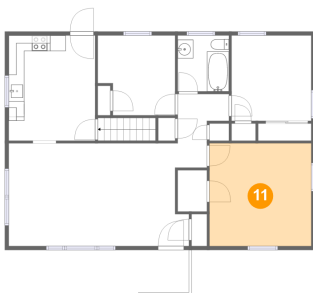

11 Floor 2 - Primary Bedroom

Dimensions: 13'0" x 13'2"
Area: 171 sq. ft
Counted as living area: Yes

Heated: Yes
Finished: Yes
Enclosed: Yes
Contiguous: Yes
Permitted: Yes
Wet space: No
Addition: No
Conversion: No