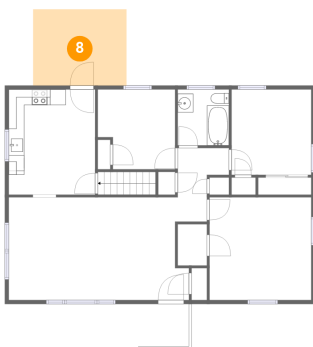

8 Floor 2 - Covered Patio

Dimensions: 11'11" x 9'9"
Area: 117 sq. ft
Counted as living area: No

Heated: No
Finished: Yes
Enclosed: No
Contiguous: Yes
Permitted: Yes
Wet space: No
Addition: No
Conversion: No