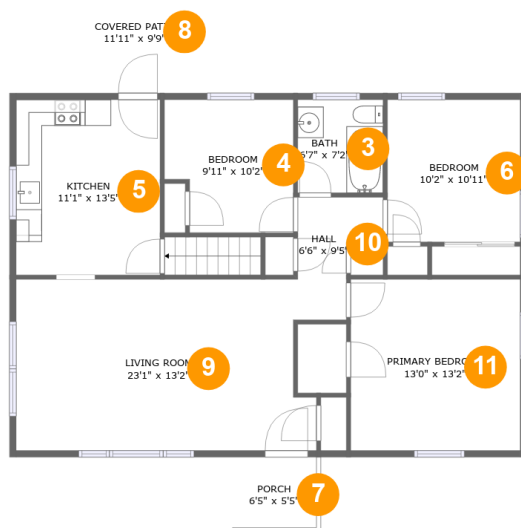

## Room dimensions

Floor 1

Total sqft: 1069

Living area: 0

#		Dimensions	sqft	Counted as living area
1	Basement	38'9" x 25'11"	1004 sq. ft	No
2	Outdoor	6'2" x 3'1"	19 sq. ft	No

723 Valley Ave, Atglen, Chester County, Pennsylvania,  
United States, 19310

## Room dimensions

Floor 2

Total sqft: 1261 Living area: 1109

#		Dimensions	sqft	Counted as living area
3	Bath	6'7" x 7'2"	47 sq. ft	Yes
4	Bedroom	9'11" x 10'2"	93 sq. ft	Yes
5	Kitchen	11'1" x 13'5"	149 sq. ft	Yes
6	Bedroom	10'2" x 10'11"	111 sq. ft	Yes
7	Porch	6'5" x 5'5"	35 sq. ft	No
8	Covered Patio	11'11" x 9'9"	117 sq. ft	No
9	Living Room	23'1" x 13'2"	287 sq. ft	Yes
10	Hall	6'6" x 9'5"	46 sq. ft	Yes
11	Primary Bedroom	13'0" x 13'2"	171 sq. ft	Yes

## 1 Floor 1 - Basement

Dimensions: 38'9" x 25'11"  
Area: 1004 sq. ft  
Counted as living area: No

Heated: Yes  
Finished: No  
Enclosed: Yes  
Contiguous: Yes  
Permitted: Yes  
Wet space: No  
Addition: No  
Conversion: No

### 5 Floor 2 - Kitchen

Dimensions: 11'1" x 13'5"  
Area: 149 sq. ft  
Counted as living area: Yes

Heated: Yes  
Finished: Yes  
Enclosed: Yes  
Contiguous: Yes  
Permitted: Yes  
Wet space: No  
Addition: No  
Conversion: No