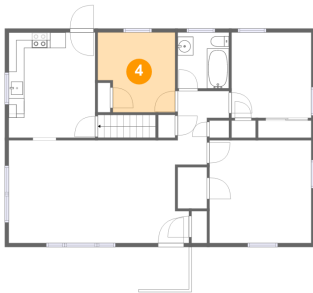

4 Floor 2 - Bedroom

Dimensions: 9'11" x 10'2"
Area: 93 sq. ft
Counted as living area: Yes

Heated: Yes
Finished: Yes
Enclosed: Yes
Contiguous: Yes
Permitted: Yes
Wet space: No
Addition: No
Conversion: No