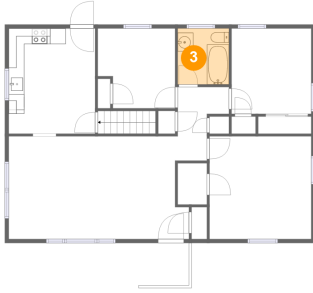

723 Valley Ave, Atglen, Chester County, Pennsylvania,
United States, 19310

3 Floor 2 - Bath

Dimensions: 6'7" x 7'2"
Area: 47 sq. ft
Counted as living area: Yes

Heated: Yes
Finished: Yes
Enclosed: Yes
Contiguous: Yes
Permitted: Yes
Wet space: Yes
Addition: No
Conversion: No