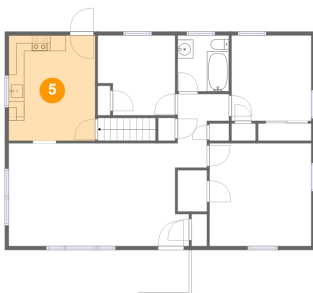

5 Floor 2 - Kitchen

Dimensions: 11'1" x 13'5"
Area: 149 sq. ft
Counted as living area: Yes

Heated: Yes
Finished: Yes
Enclosed: Yes
Contiguous: Yes
Permitted: Yes
Wet space: No
Addition: No
Conversion: No