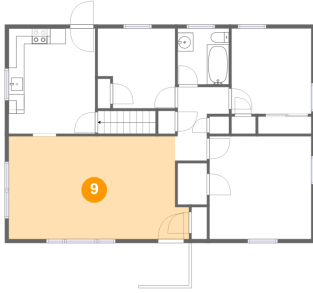

723 Valley Ave, Atglen, Chester County, Pennsylvania,
United States, 19310

9 Floor 2 - Living Room

Dimensions: 23'1" x 13'2"
Area: 287 sq. ft
Counted as living area: Yes

Heated: Yes
Finished: Yes
Enclosed: Yes
Contiguous: Yes
Permitted: Yes
Wet space: No
Addition: No
Conversion: No