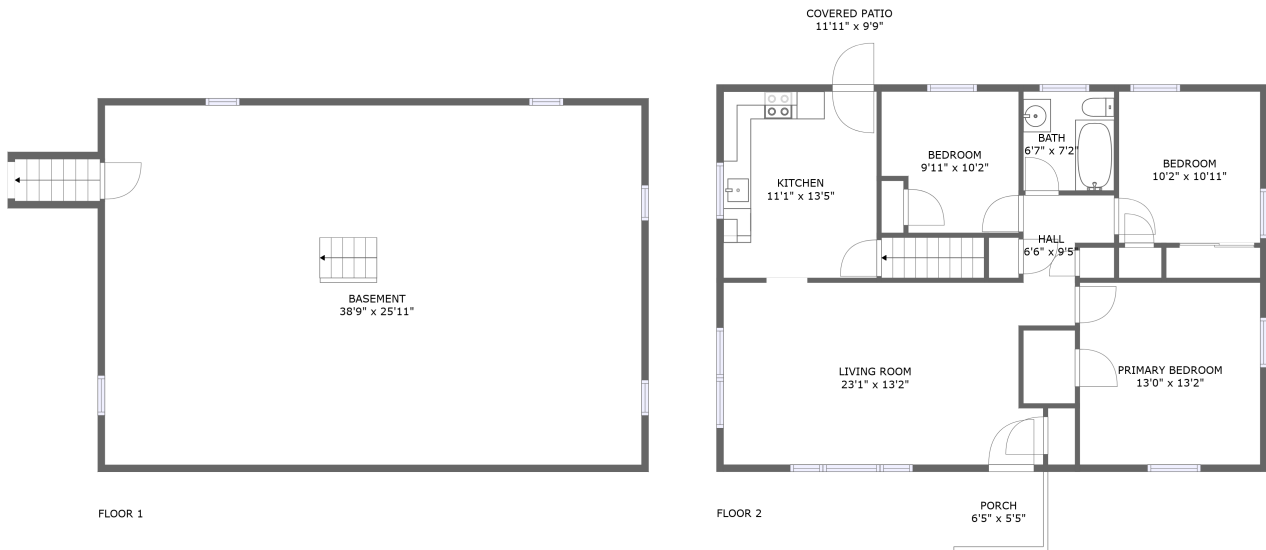

## Property summary

 **0** Garages

 **3** Bedrooms

 **1** Bathrooms

 **0** Half baths

 **2** Floors

 **1,109**  
Gross living  
area sqft

 **2,330**  
Total sqft

## Room dimensions

Floor 1

Total sqft: 1069

Living area: 0

#		Dimensions	sqft	Counted as living area
1	Basement	38'9" x 25'11"	1004 sq. ft	No
2	Outdoor	6'2" x 3'1"	19 sq. ft	No

723 Valley Ave, Atglen, Chester County, Pennsylvania,  
United States, 19310

## 1 Floor 1 - Basement

Dimensions: 38'9" x 25'11"  
Area: 1004 sq. ft  
Counted as living area: No

Heated: Yes  
Finished: No  
Enclosed: Yes  
Contiguous: Yes  
Permitted: Yes  
Wet space: No  
Addition: No  
Conversion: No