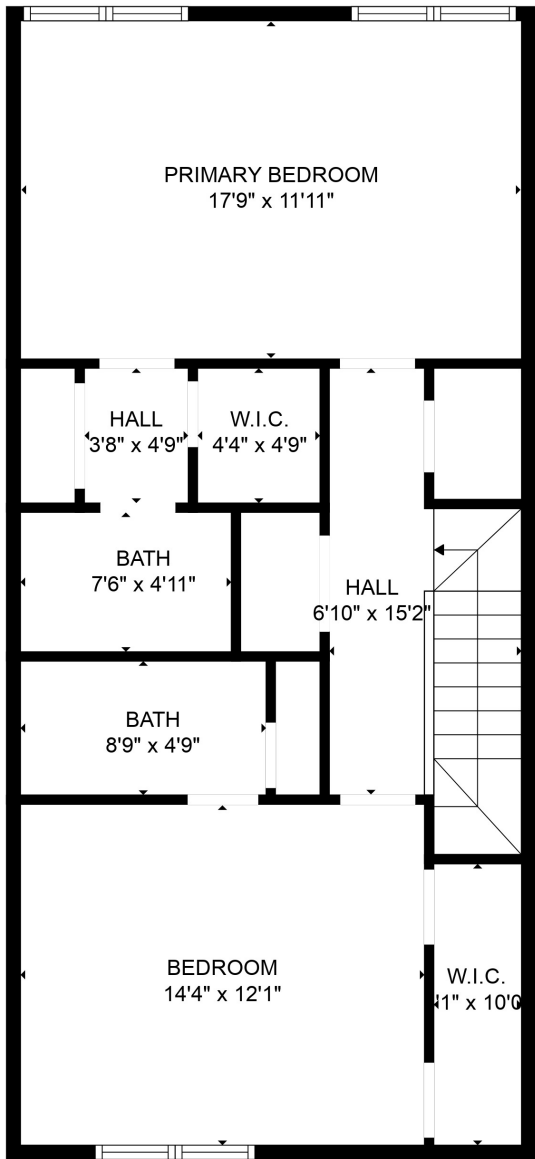

FLOOR 1

FLOOR 2

Total scanned area: 1505 sq. ft

SIZES AND DIMENSIONS ARE APPROXIMATE. ACTUAL MAY VARY.

Total scanned area: 1505 sq. ft

SIZES AND DIMENSIONS ARE APPROXIMATE. ACTUAL MAY VARY.

Total scanned area: 1505 sq. ft

SIZES AND DIMENSIONS ARE APPROXIMATE. ACTUAL MAY VARY.