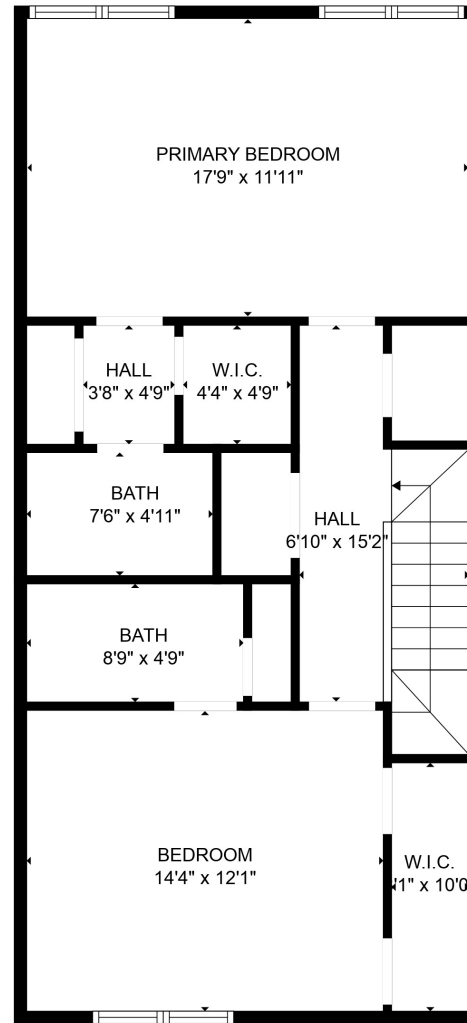

FLOOR 1

FLOOR 2

Total scanned area: 1505 sq. ft

SIZES AND DIMENSIONS ARE APPROXIMATE. ACTUAL MAY VARY.

Total scanned area: 1505 sq. ft

SIZES AND DIMENSIONS ARE APPROXIMATE. ACTUAL MAY VARY.

Total scanned area: 1505 sq. ft

SIZES AND DIMENSIONS ARE APPROXIMATE. ACTUAL MAY VARY.