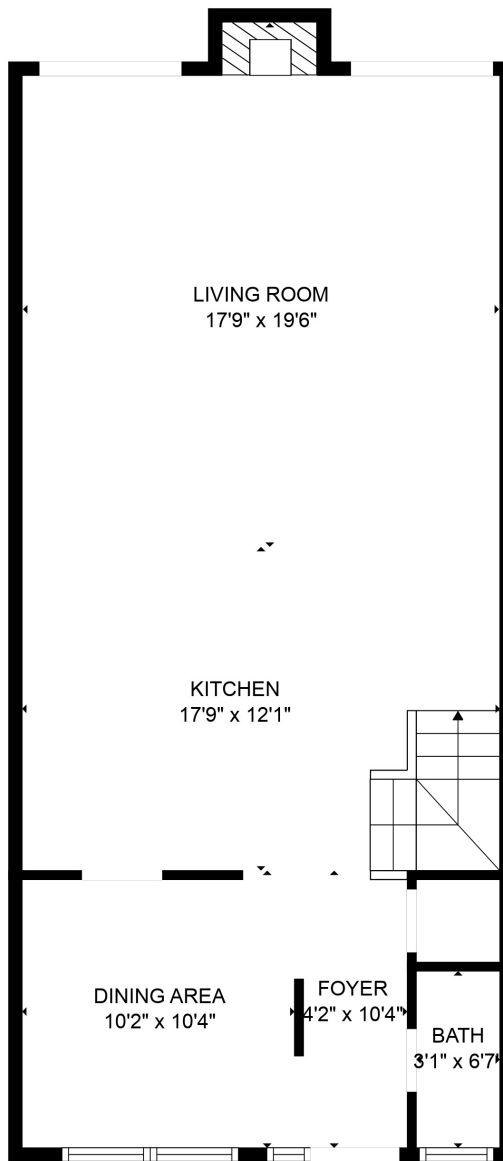

FLOOR 1

FLOOR 2

Total scanned area: 1505 sq. ft

SIZES AND DIMENSIONS ARE APPROXIMATE. ACTUAL MAY VARY.

Total scanned area: 1505 sq. ft

SIZES AND DIMENSIONS ARE APPROXIMATE. ACTUAL MAY VARY.

Total scanned area: 1505 sq. ft

SIZES AND DIMENSIONS ARE APPROXIMATE. ACTUAL MAY VARY.