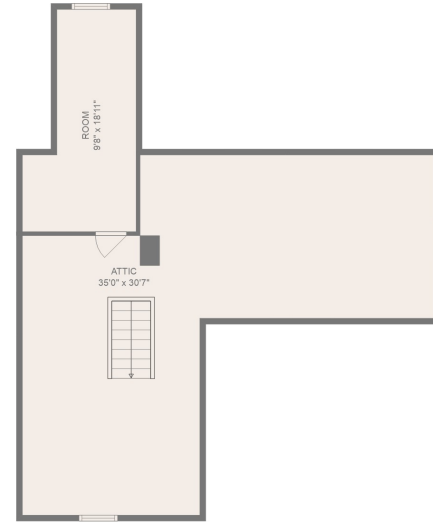

FLOOR 2

FLOOR 3

FLOOR 1

Total scanned area: 4896 sq. ft

MEASUREMENTS ARE CALCULATED BY CUBICASA TECHNOLOGY. DEEMED HIGHLY RELIABLE BUT NOT GUARANTEED.

Total scanned area: 4896 sq. ft

MEASUREMENTS ARE CALCULATED BY CUBICASA TECHNOLOGY. DEEMED HIGHLY RELIABLE BUT NOT GUARANTEED.

Total scanned area: 4896 sq. ft

MEASUREMENTS ARE CALCULATED BY CUBICASA TECHNOLOGY. DEEMED HIGHLY RELIABLE BUT NOT GUARANTEED.

Total scanned area: 4896 sq. ft

MEASUREMENTS ARE CALCULATED BY CUBICASA TECHNOLOGY. DEEMED HIGHLY RELIABLE BUT NOT GUARANTEED.