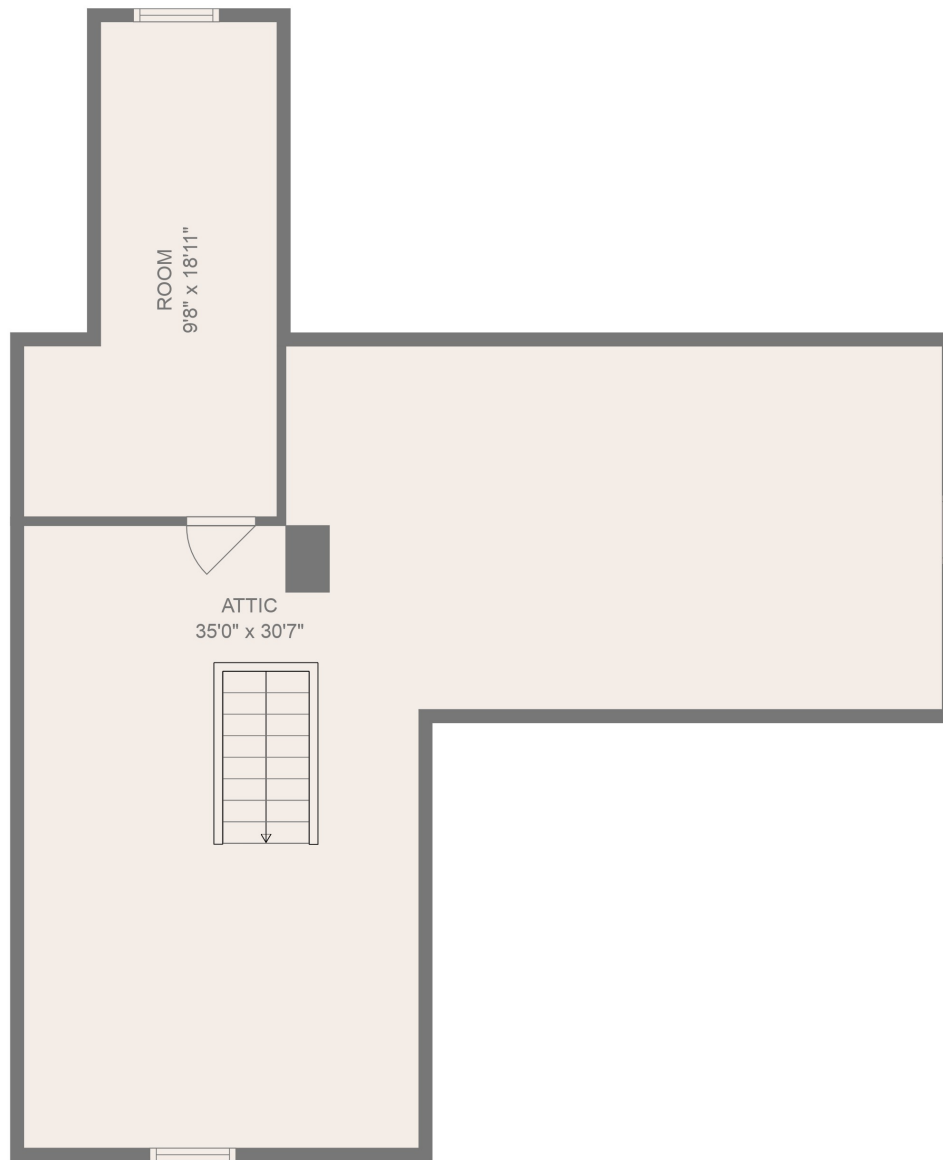

FLOOR 2

FLOOR 3

FLOOR 1

Total scanned area: 4896 sq. ft

MEASUREMENTS ARE CALCULATED BY CUBICASA TECHNOLOGY. DEEMED HIGHLY RELIABLE BUT NOT GUARANTEED.

Total scanned area: 4896 sq. ft

MEASUREMENTS ARE CALCULATED BY CUBICASA TECHNOLOGY. DEEMED HIGHLY RELIABLE BUT NOT GUARANTEED.

Total scanned area: 4896 sq. ft

MEASUREMENTS ARE CALCULATED BY CUBICASA TECHNOLOGY. DEEMED HIGHLY RELIABLE BUT NOT GUARANTEED.

Total scanned area: 4896 sq. ft

MEASUREMENTS ARE CALCULATED BY CUBICASA TECHNOLOGY. DEEMED HIGHLY RELIABLE BUT NOT GUARANTEED.