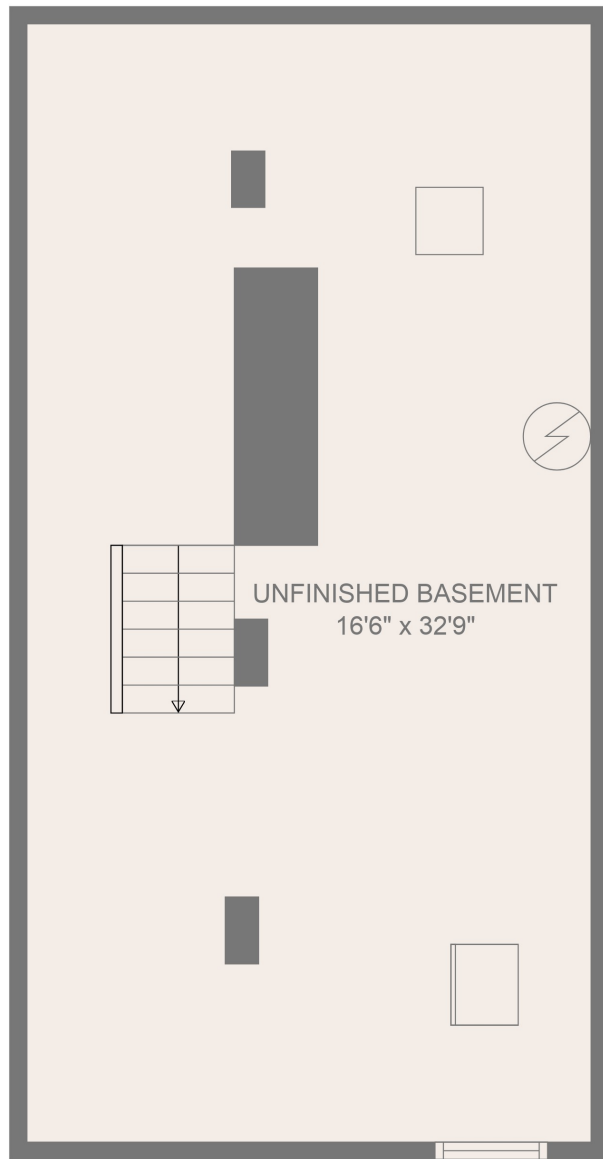

FLOOR 2

FLOOR 3

FLOOR 1

Total scanned area: 4896 sq. ft

MEASUREMENTS ARE CALCULATED BY CUBICASA TECHNOLOGY. DEEMED HIGHLY RELIABLE BUT NOT GUARANTEED.

Total scanned area: 4896 sq. ft

MEASUREMENTS ARE CALCULATED BY CUBICASA TECHNOLOGY. DEEMED HIGHLY RELIABLE BUT NOT GUARANTEED.

Total scanned area: 4896 sq. ft

MEASUREMENTS ARE CALCULATED BY CUBICASA TECHNOLOGY. DEEMED HIGHLY RELIABLE BUT NOT GUARANTEED.

Total scanned area: 4896 sq. ft

MEASUREMENTS ARE CALCULATED BY CUBICASA TECHNOLOGY. DEEMED HIGHLY RELIABLE BUT NOT GUARANTEED.