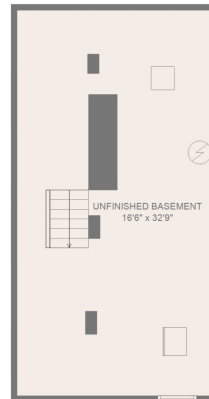

FLOOR 2

FLOOR 3

FLOOR 1

Total scanned area: 4896 sq. ft

MEASUREMENTS ARE CALCULATED BY CUBICASA TECHNOLOGY. DEEMED HIGHLY RELIABLE BUT NOT GUARANTEED.

Total scanned area: 4896 sq. ft

MEASUREMENTS ARE CALCULATED BY CUBICASA TECHNOLOGY. DEEMED HIGHLY RELIABLE BUT NOT GUARANTEED.

Total scanned area: 4896 sq. ft

MEASUREMENTS ARE CALCULATED BY CUBICASA TECHNOLOGY. DEEMED HIGHLY RELIABLE BUT NOT GUARANTEED.

Total scanned area: 4896 sq. ft

MEASUREMENTS ARE CALCULATED BY CUBICASA TECHNOLOGY. DEEMED HIGHLY RELIABLE BUT NOT GUARANTEED.