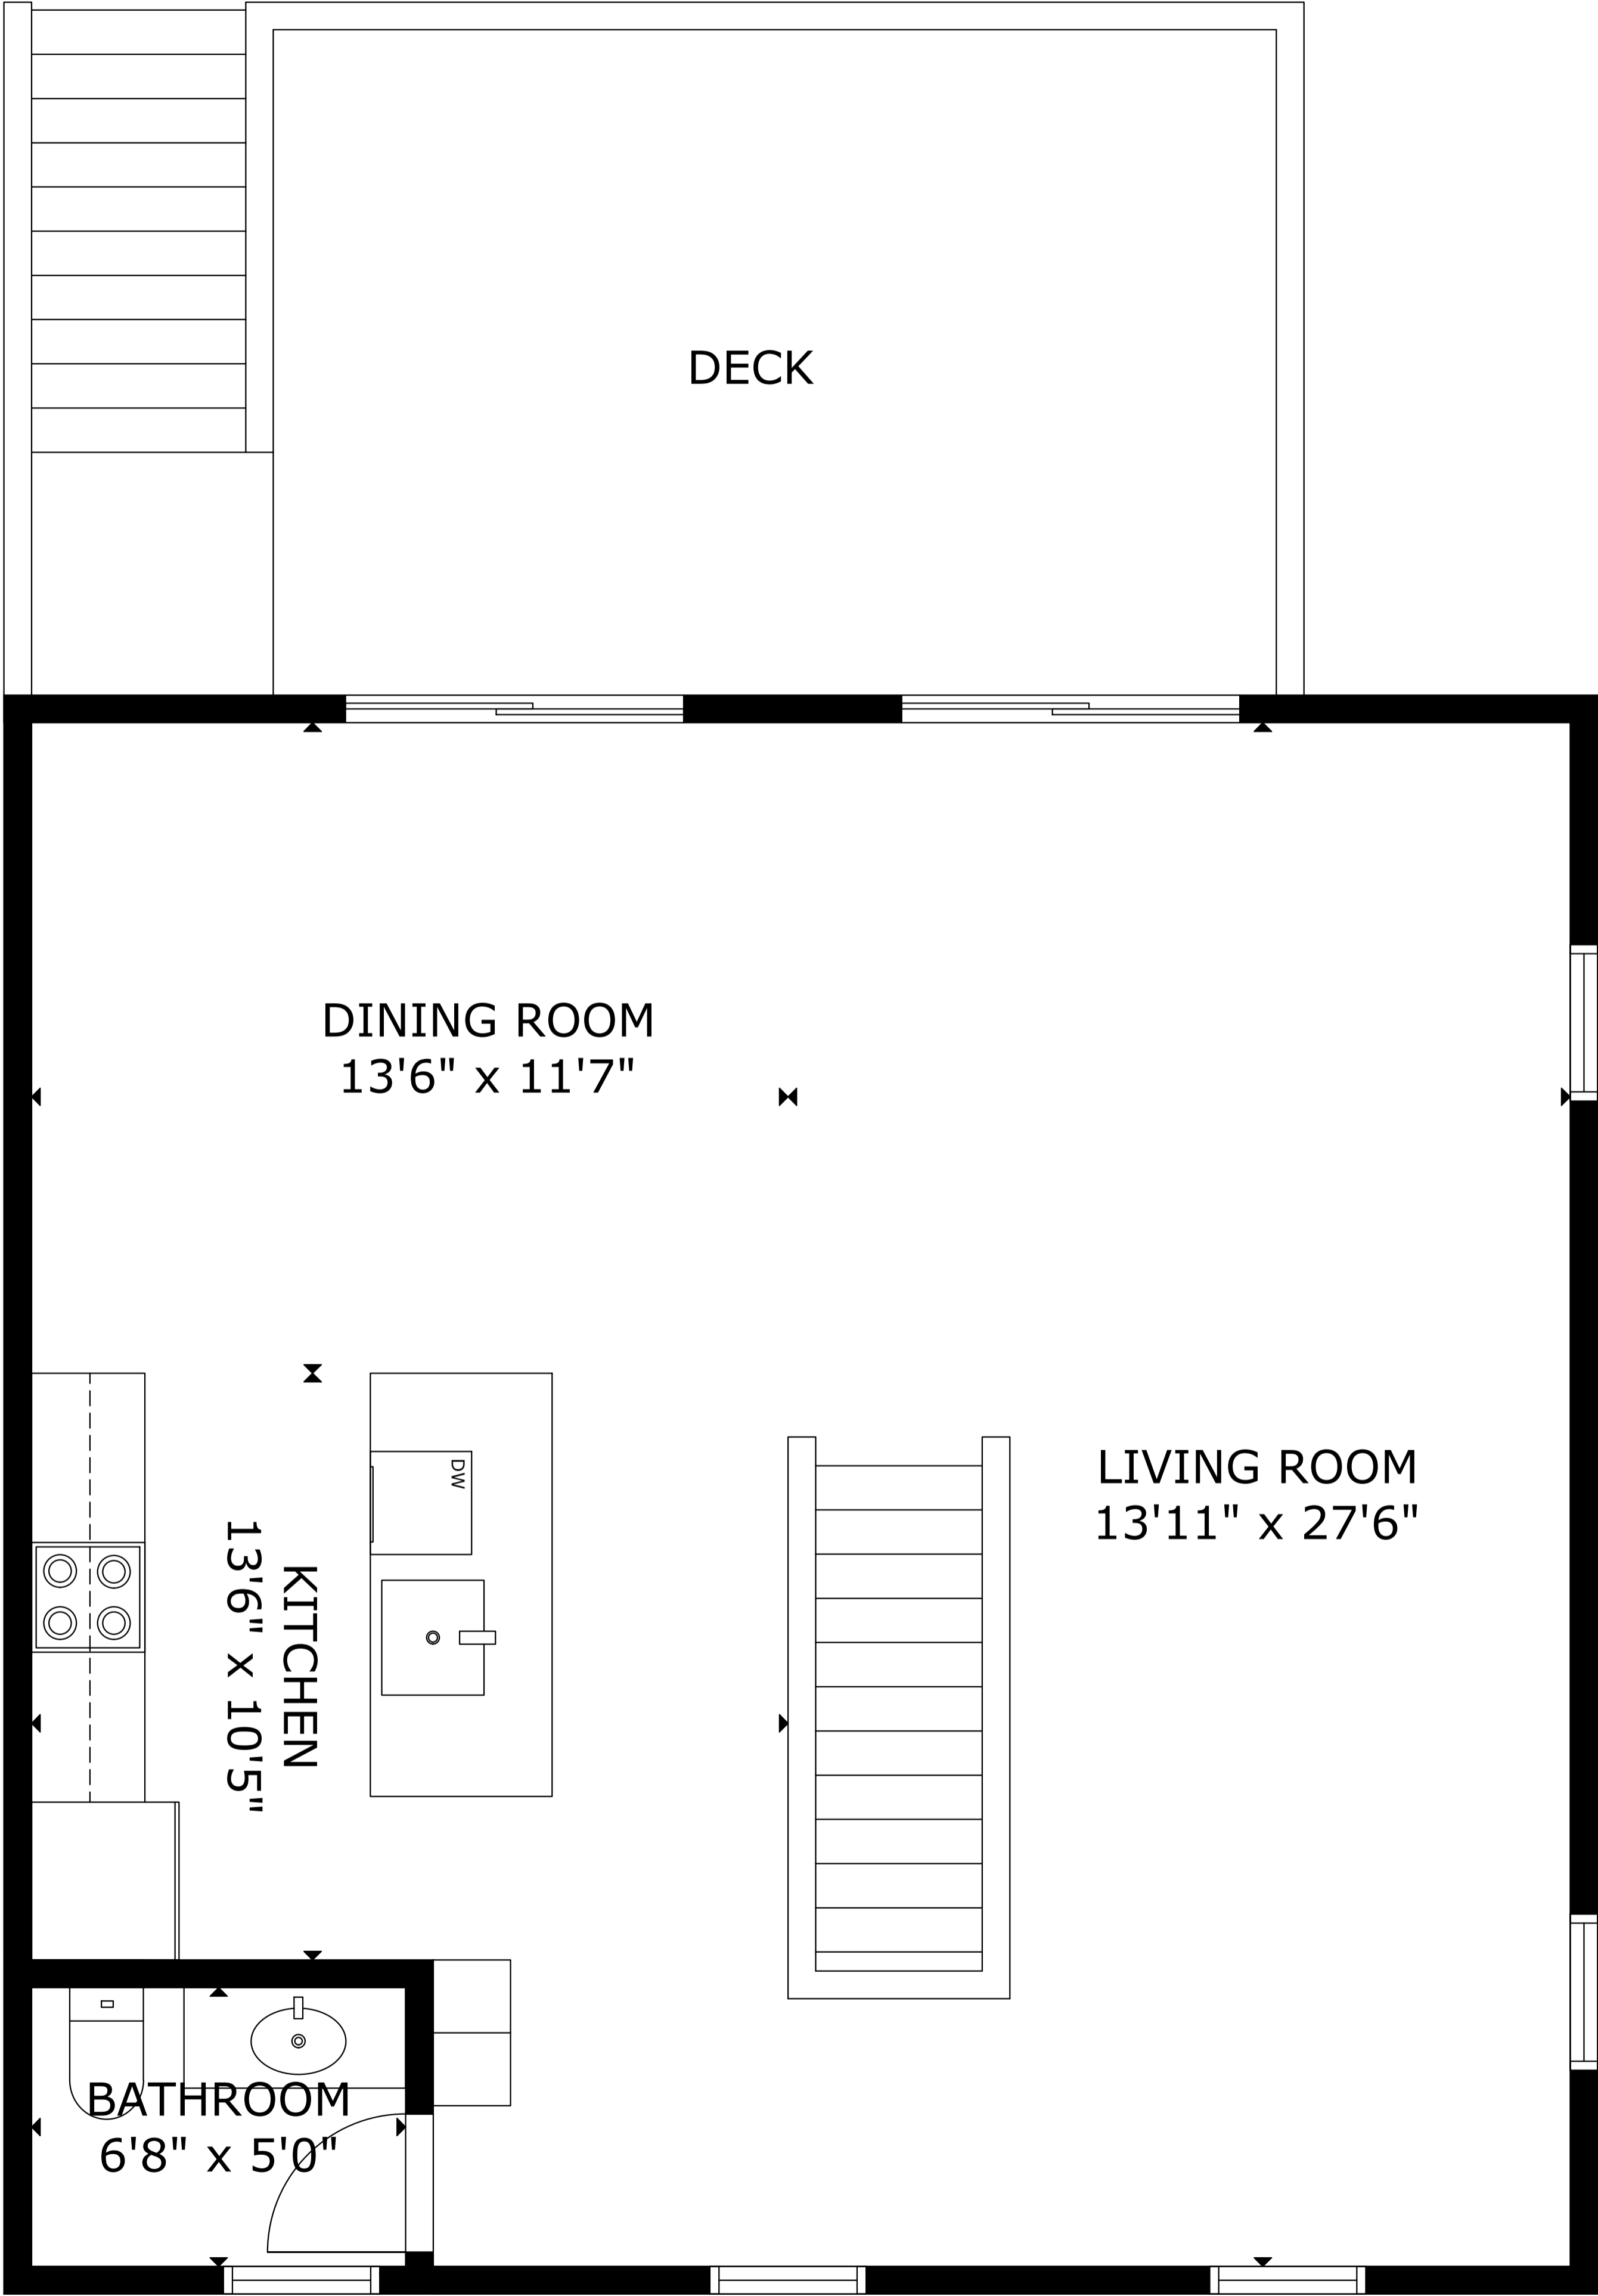

39 Hawthorne Street, Mashpee

GROSS INTERNAL AREA
TOTAL: 2,263 sq.ft

FLOOR 1: 754 sq.ft, FLOOR 2: 755 sq.ft, FLOOR 3: 754 sq.ft

SIZE AND DIMENSIONS ARE APPROXIMATE, ACTUAL MAY VARY