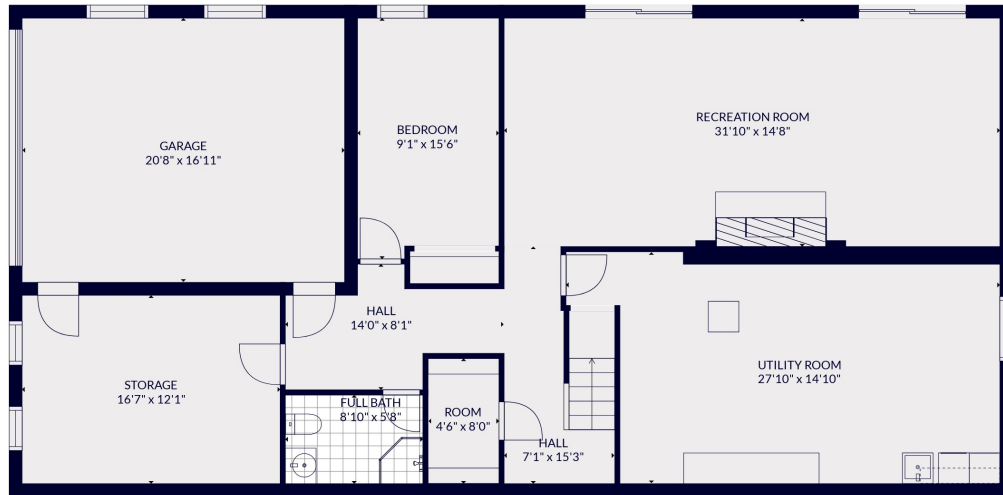

FLOOR 2

FLOOR 1

Total scanned area: 4082 sq. ft

MEASUREMENTS ARE CALCULATED BY CUBICASA TECHNOLOGY. DEEMED HIGHLY RELIABLE BUT NOT GUARANTEED.

Total scanned area: 4082 sq. ft

MEASUREMENTS ARE CALCULATED BY CUBICASA TECHNOLOGY. DEEMED HIGHLY RELIABLE BUT NOT GUARANTEED.

Total scanned area: 4082 sq. ft

MEASUREMENTS ARE CALCULATED BY CUBICASA TECHNOLOGY. DEEMED HIGHLY RELIABLE BUT NOT GUARANTEED.