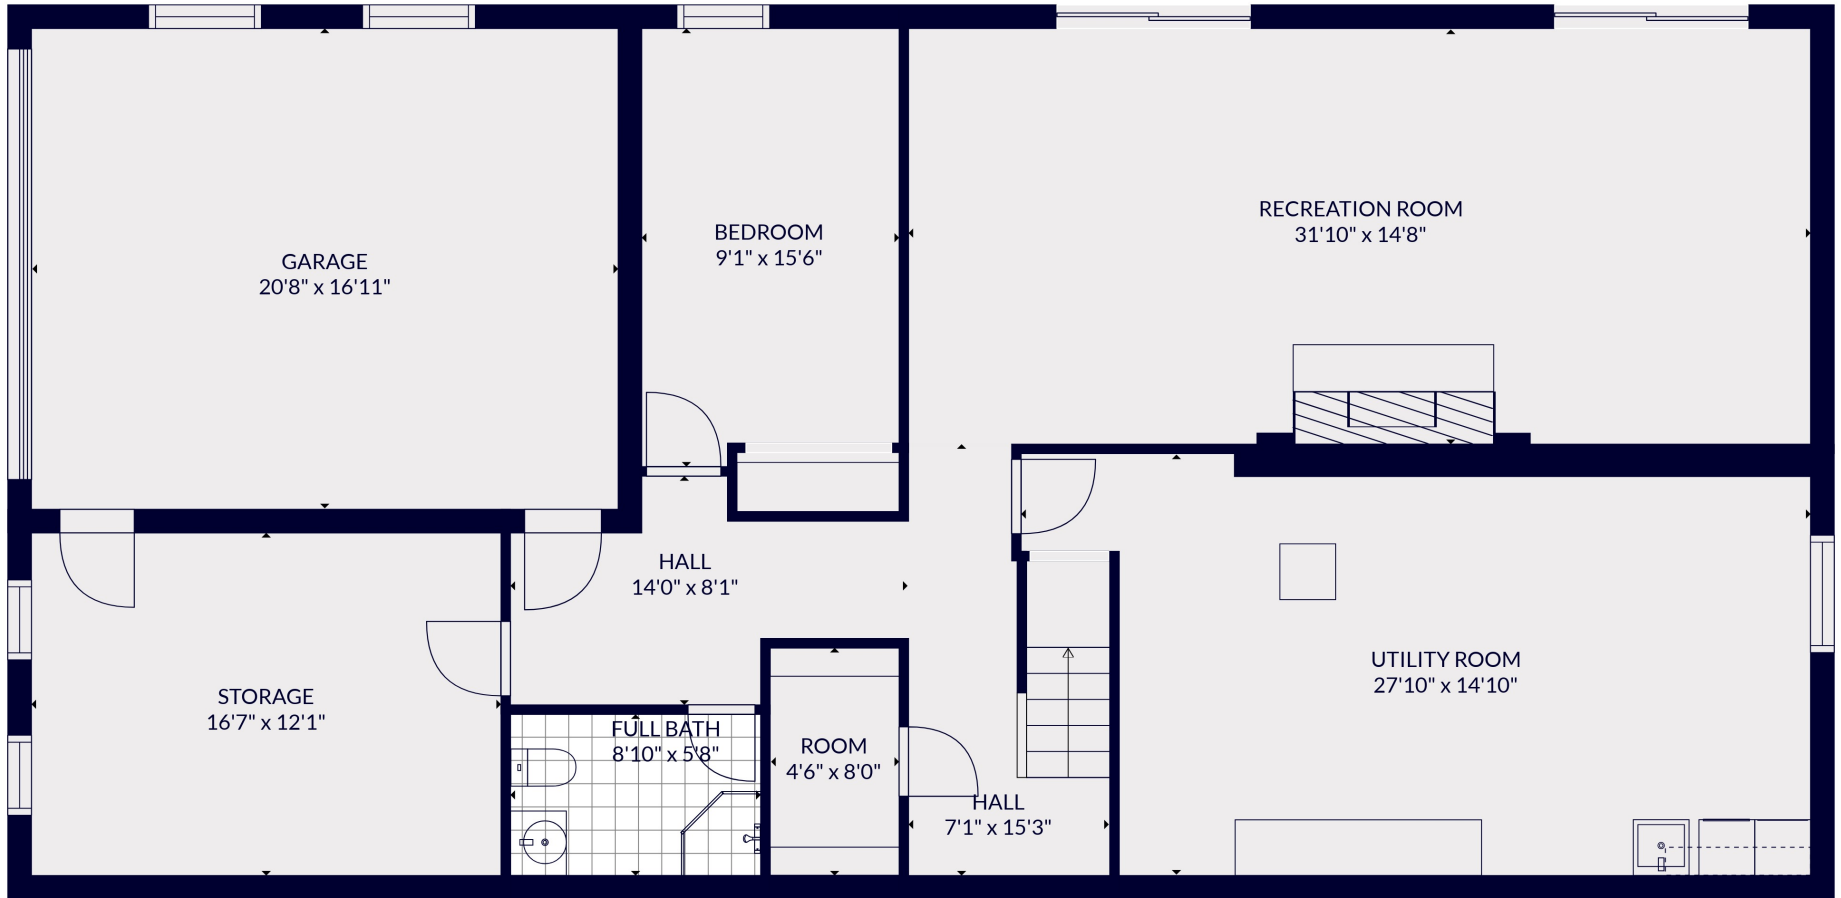

FLOOR 2

FLOOR 1

Total scanned area: 4082 sq. ft

MEASUREMENTS ARE CALCULATED BY CUBICASA TECHNOLOGY. DEEMED HIGHLY RELIABLE BUT NOT GUARANTEED.

Total scanned area: 4082 sq. ft

MEASUREMENTS ARE CALCULATED BY CUBICASA TECHNOLOGY. DEEMED HIGHLY RELIABLE BUT NOT GUARANTEED.

Total scanned area: 4082 sq. ft

MEASUREMENTS ARE CALCULATED BY CUBICASA TECHNOLOGY. DEEMED HIGHLY RELIABLE BUT NOT GUARANTEED.