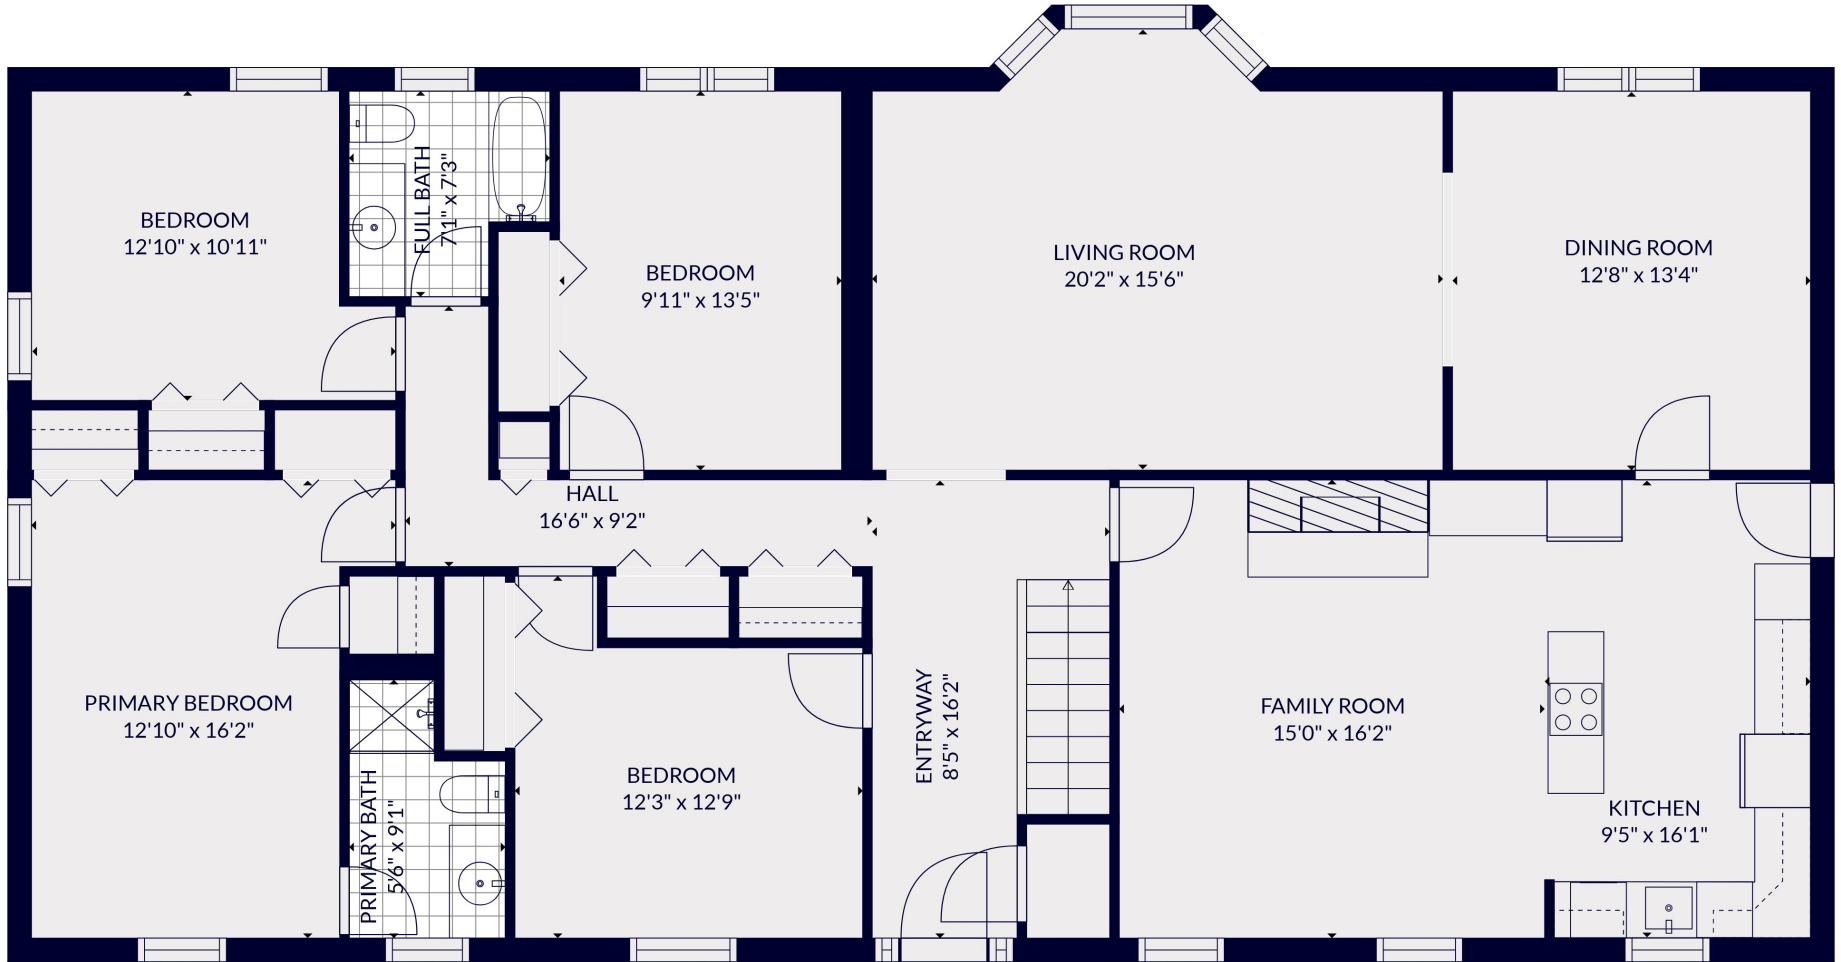

FLOOR 2

FLOOR 1

Total scanned area: 4082 sq. ft

MEASUREMENTS ARE CALCULATED BY CUBICASA TECHNOLOGY. DEEMED HIGHLY RELIABLE BUT NOT GUARANTEED.

Total scanned area: 4082 sq. ft

MEASUREMENTS ARE CALCULATED BY CUBICASA TECHNOLOGY. DEEMED HIGHLY RELIABLE BUT NOT GUARANTEED.

Total scanned area: 4082 sq. ft

MEASUREMENTS ARE CALCULATED BY CUBICASA TECHNOLOGY. DEEMED HIGHLY RELIABLE BUT NOT GUARANTEED.