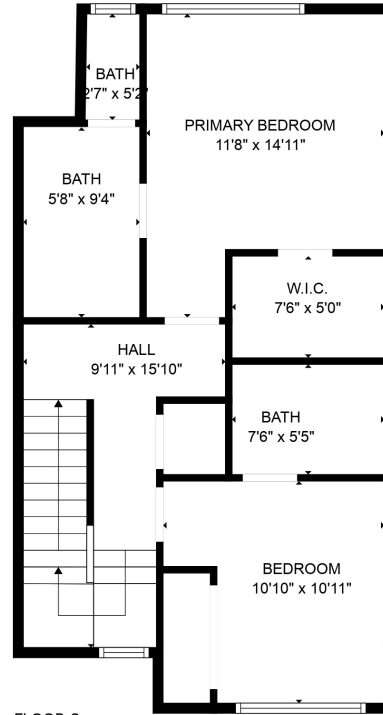

FLOOR 1

FLOOR 2

FLOOR 3

FLOOR 4

Total scanned area: 2224 sq. ft

SIZES AND DIMENSIONS ARE APPROXIMATE, ACTUAL MAY VARY.

Total scanned area: 2224 sq. ft

SIZES AND DIMENSIONS ARE APPROXIMATE, ACTUAL MAY VARY.

Total scanned area: 2224 sq. ft

SIZES AND DIMENSIONS ARE APPROXIMATE, ACTUAL MAY VARY.

Total scanned area: 2224 sq. ft

SIZES AND DIMENSIONS ARE APPROXIMATE, ACTUAL MAY VARY.

Total scanned area: 2224 sq. ft

SIZES AND DIMENSIONS ARE APPROXIMATE, ACTUAL MAY VARY.