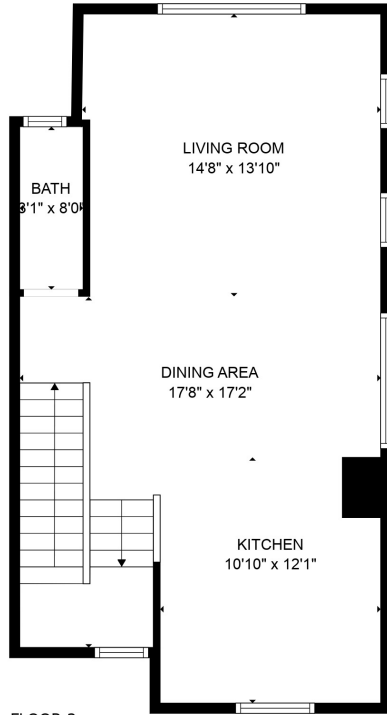

FLOOR 1

FLOOR 2

FLOOR 3

FLOOR 4

Total scanned area: 2224 sq. ft

SIZES AND DIMENSIONS ARE APPROXIMATE, ACTUAL MAY VARY.

Total scanned area: 2224 sq. ft

SIZES AND DIMENSIONS ARE APPROXIMATE, ACTUAL MAY VARY.

Total scanned area: 2224 sq. ft

SIZES AND DIMENSIONS ARE APPROXIMATE, ACTUAL MAY VARY.

Total scanned area: 2224 sq. ft

SIZES AND DIMENSIONS ARE APPROXIMATE, ACTUAL MAY VARY.

Total scanned area: 2224 sq. ft

SIZES AND DIMENSIONS ARE APPROXIMATE, ACTUAL MAY VARY.