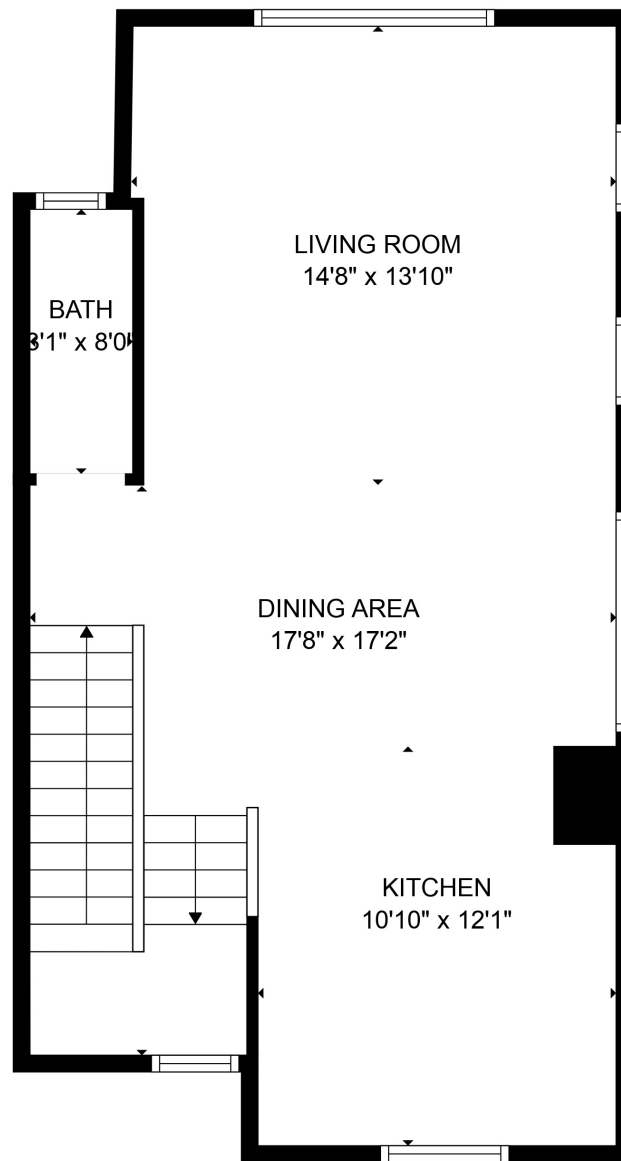

FLOOR 1

FLOOR 2

FLOOR 3

FLOOR 4

Total scanned area: 2224 sq. ft

SIZES AND DIMENSIONS ARE APPROXIMATE, ACTUAL MAY VARY.

Total scanned area: 2224 sq. ft

SIZES AND DIMENSIONS ARE APPROXIMATE, ACTUAL MAY VARY.

Total scanned area: 2224 sq. ft

SIZES AND DIMENSIONS ARE APPROXIMATE, ACTUAL MAY VARY.

Total scanned area: 2224 sq. ft

SIZES AND DIMENSIONS ARE APPROXIMATE, ACTUAL MAY VARY.

Total scanned area: 2224 sq. ft

SIZES AND DIMENSIONS ARE APPROXIMATE, ACTUAL MAY VARY.