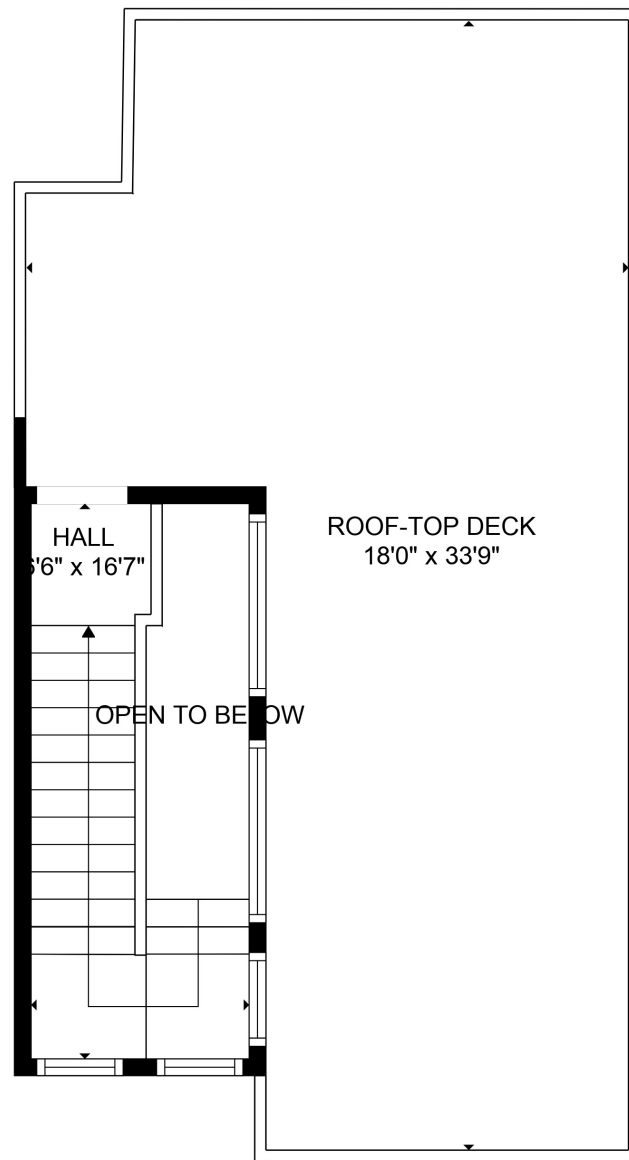

FLOOR 1

FLOOR 2

FLOOR 3

FLOOR 4

Total scanned area: 2224 sq. ft

SIZES AND DIMENSIONS ARE APPROXIMATE, ACTUAL MAY VARY.

Total scanned area: 2224 sq. ft

SIZES AND DIMENSIONS ARE APPROXIMATE, ACTUAL MAY VARY.

Total scanned area: 2224 sq. ft

SIZES AND DIMENSIONS ARE APPROXIMATE, ACTUAL MAY VARY.

Total scanned area: 2224 sq. ft

SIZES AND DIMENSIONS ARE APPROXIMATE, ACTUAL MAY VARY.

Total scanned area: 2224 sq. ft

SIZES AND DIMENSIONS ARE APPROXIMATE, ACTUAL MAY VARY.