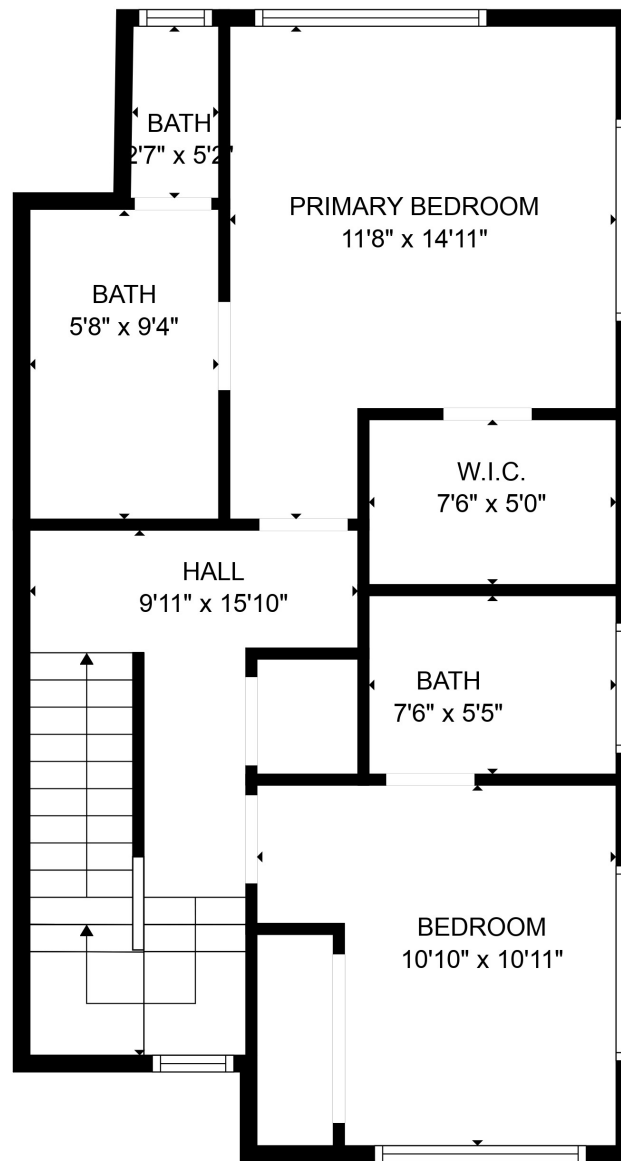

FLOOR 1

FLOOR 2

FLOOR 3

FLOOR 4

Total scanned area: 2224 sq. ft

SIZES AND DIMENSIONS ARE APPROXIMATE, ACTUAL MAY VARY.

Total scanned area: 2224 sq. ft

SIZES AND DIMENSIONS ARE APPROXIMATE, ACTUAL MAY VARY.

Total scanned area: 2224 sq. ft

SIZES AND DIMENSIONS ARE APPROXIMATE, ACTUAL MAY VARY.

Total scanned area: 2224 sq. ft

SIZES AND DIMENSIONS ARE APPROXIMATE, ACTUAL MAY VARY.

Total scanned area: 2224 sq. ft

SIZES AND DIMENSIONS ARE APPROXIMATE, ACTUAL MAY VARY.