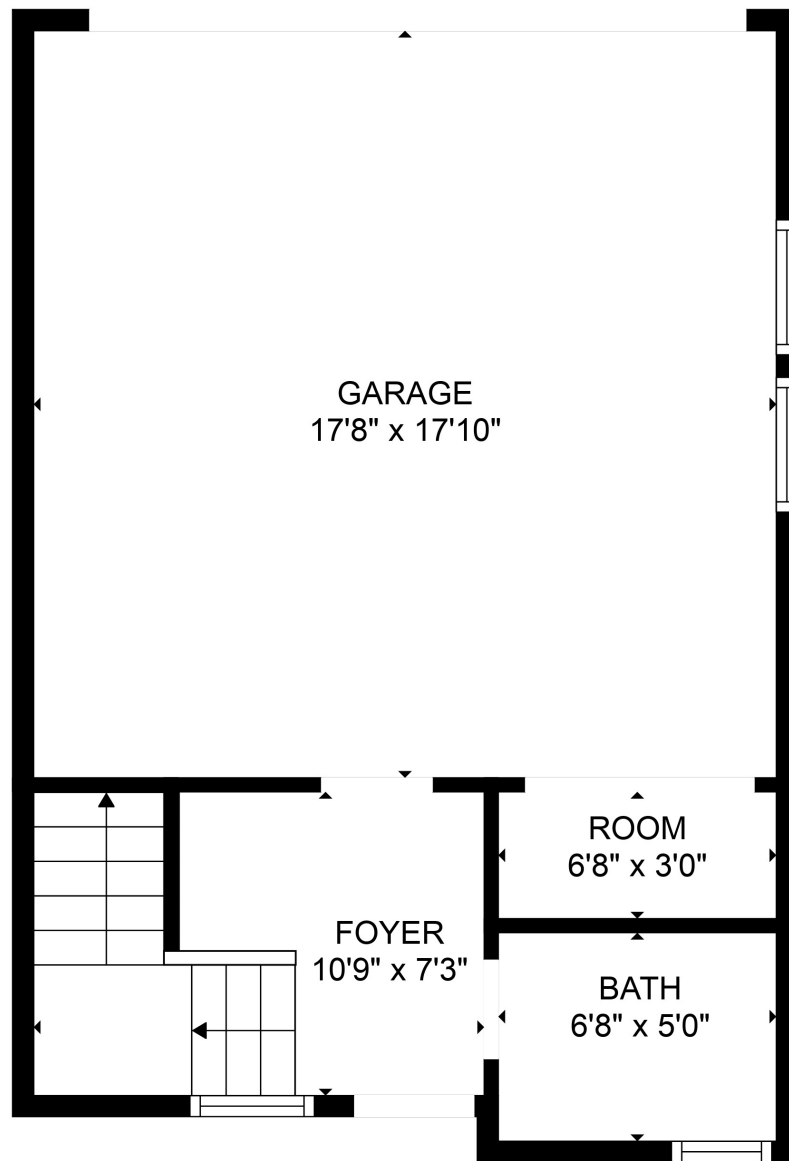

FLOOR 1

FLOOR 2

FLOOR 3

FLOOR 4

Total scanned area: 2224 sq. ft

SIZES AND DIMENSIONS ARE APPROXIMATE, ACTUAL MAY VARY.

Total scanned area: 2224 sq. ft

SIZES AND DIMENSIONS ARE APPROXIMATE, ACTUAL MAY VARY.

Total scanned area: 2224 sq. ft

SIZES AND DIMENSIONS ARE APPROXIMATE, ACTUAL MAY VARY.

Total scanned area: 2224 sq. ft

SIZES AND DIMENSIONS ARE APPROXIMATE, ACTUAL MAY VARY.

Total scanned area: 2224 sq. ft

SIZES AND DIMENSIONS ARE APPROXIMATE, ACTUAL MAY VARY.