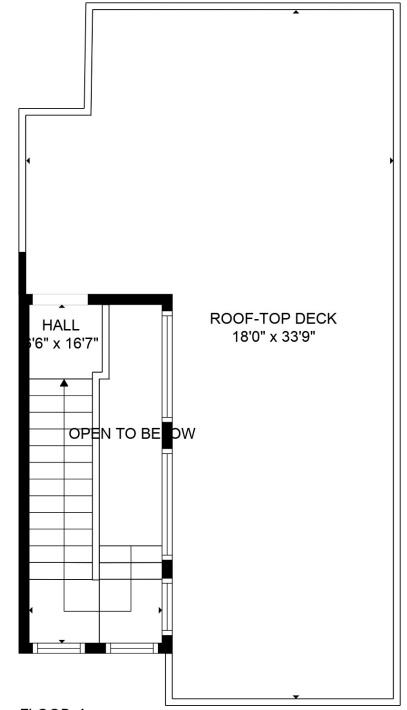

FLOOR 1

FLOOR 2

FLOOR 3

FLOOR 4

Total scanned area: 2224 sq. ft

SIZES AND DIMENSIONS ARE APPROXIMATE, ACTUAL MAY VARY.

Total scanned area: 2224 sq. ft

SIZES AND DIMENSIONS ARE APPROXIMATE, ACTUAL MAY VARY.

Total scanned area: 2224 sq. ft

SIZES AND DIMENSIONS ARE APPROXIMATE, ACTUAL MAY VARY.

Total scanned area: 2224 sq. ft

SIZES AND DIMENSIONS ARE APPROXIMATE, ACTUAL MAY VARY.

Total scanned area: 2224 sq. ft

SIZES AND DIMENSIONS ARE APPROXIMATE, ACTUAL MAY VARY.