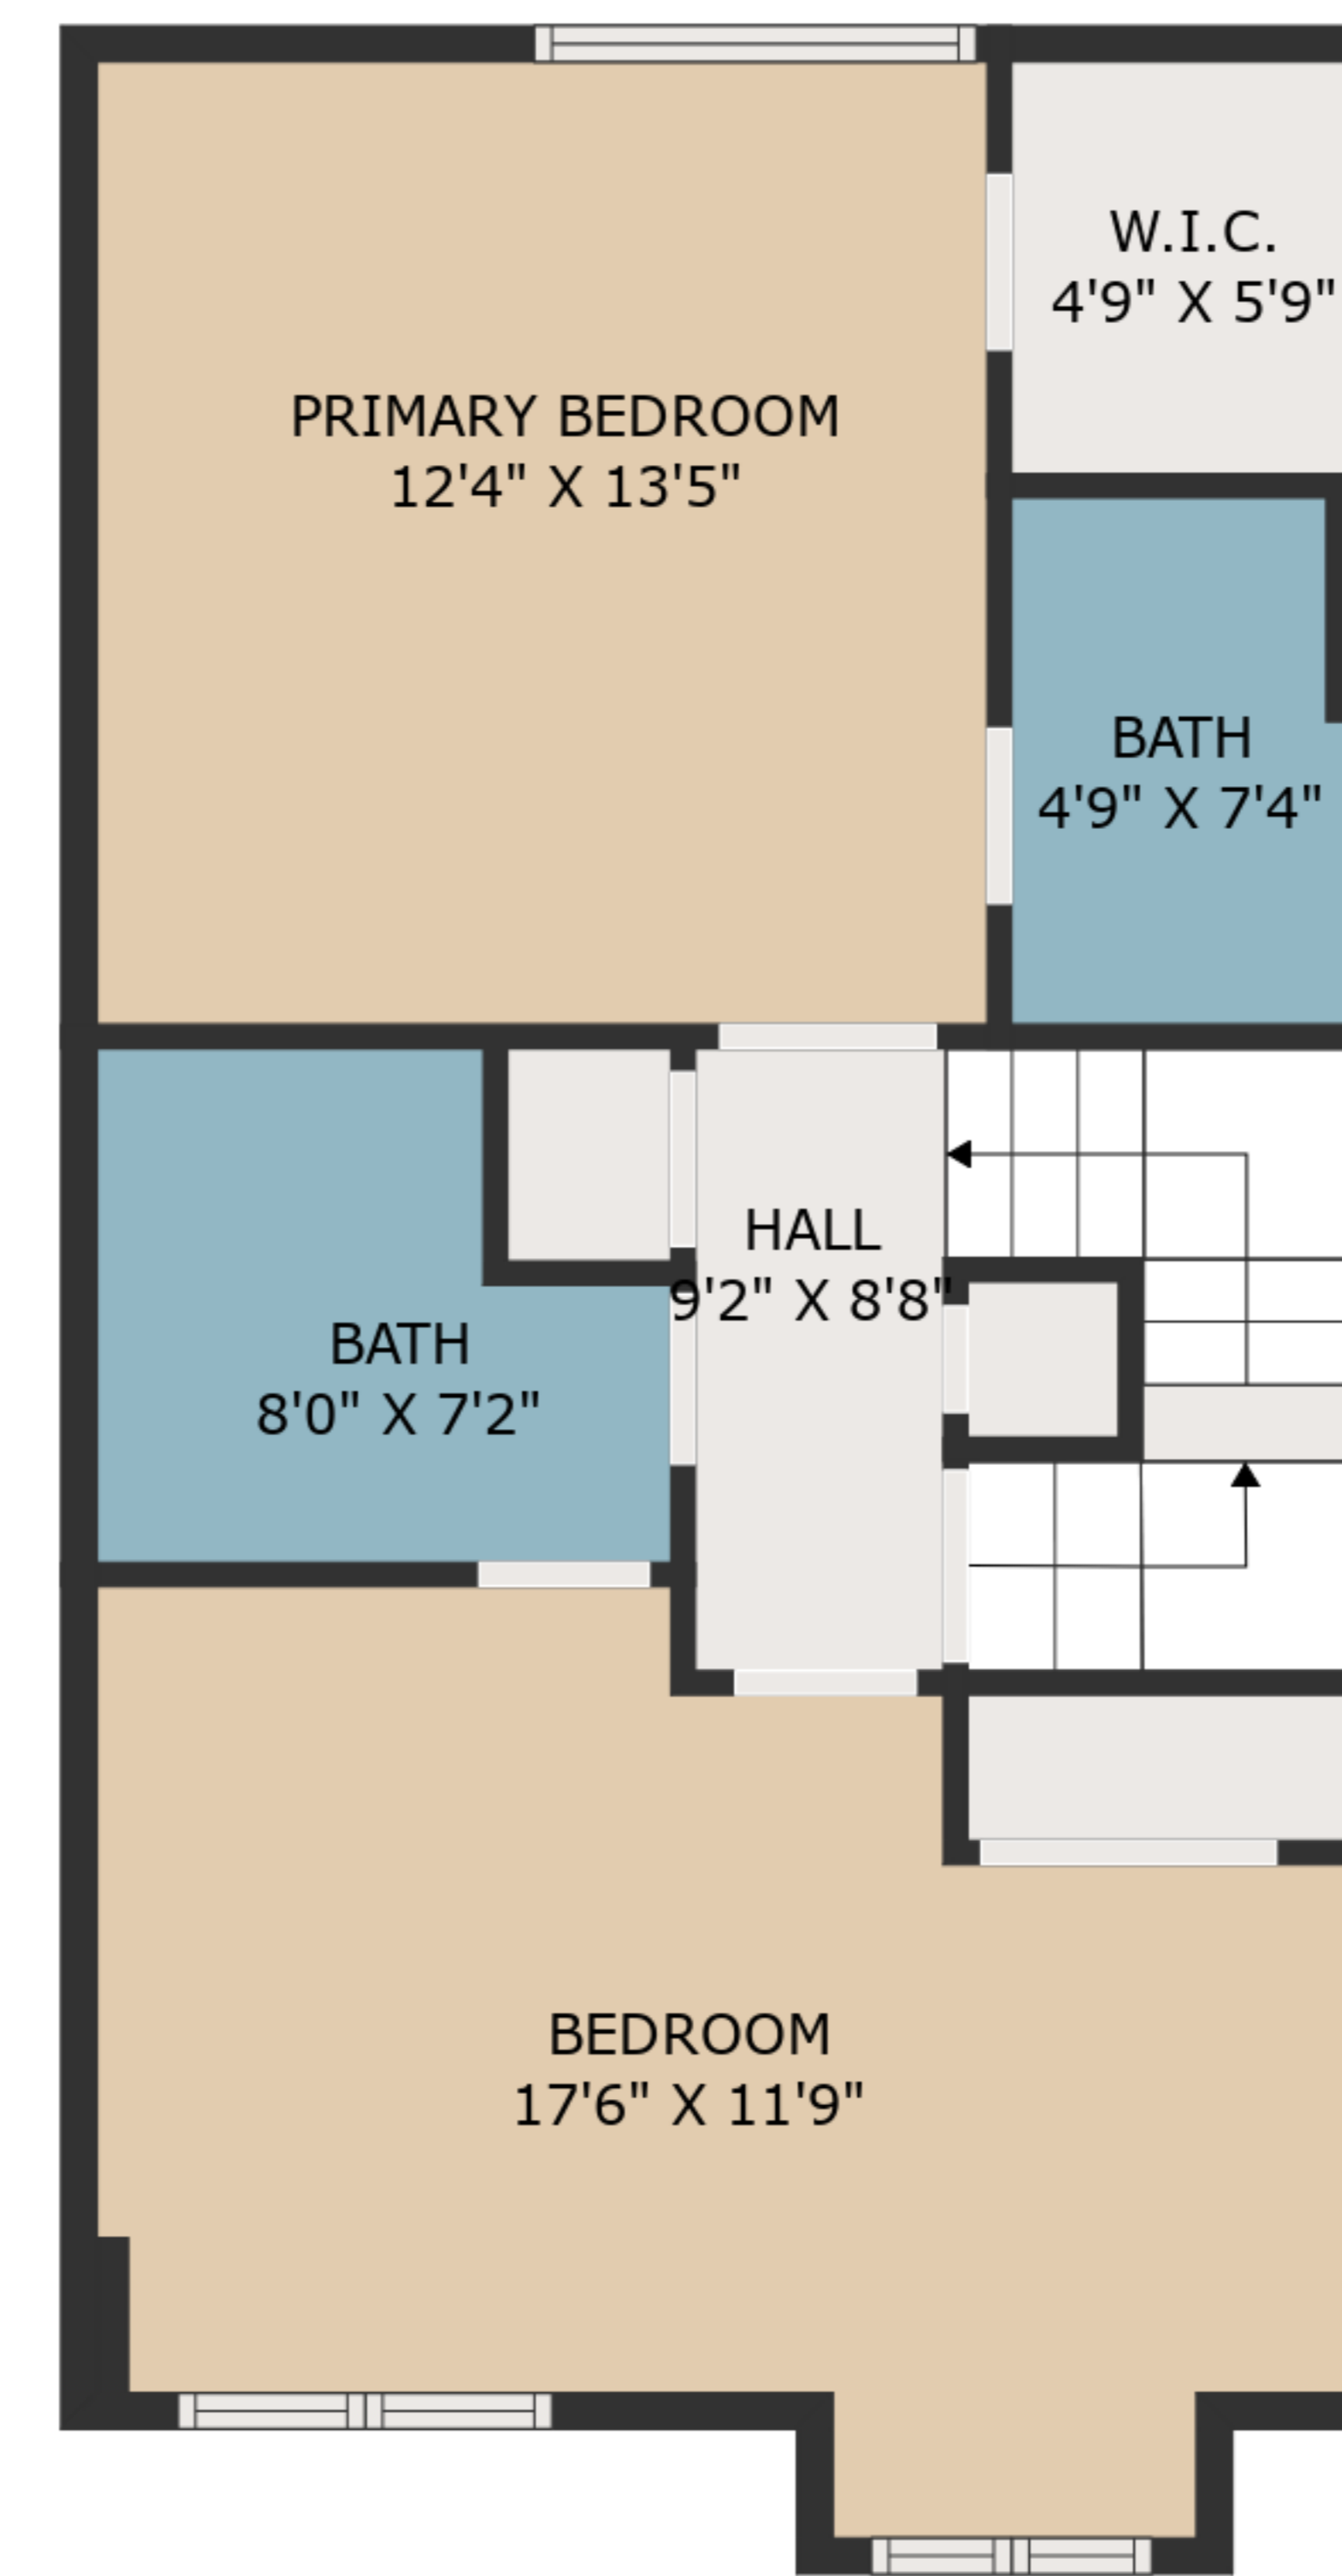

MEASUREMENTS ARE DEEMED HIGHLY RELIABLE BUT NOT GUARANTEED.

TOTAL: 1447 sq. ft  
 BELOW GROUND: 0 sq. ft, FLOOR 2: 567 sq. ft, FLOOR 3: 578 sq. ft, FLOOR 4: 302 sq. ft  
 EXCLUDED AREAS: BASEMENT: 514 sq. ft, ROOM: 53 sq. ft, LOW CEILING: 173 sq. ft,  
 ATTIC: 92 sq. ft

MEASUREMENTS ARE DEEMED HIGHLY RELIABLE BUT NOT GUARANTEED.

FLOOR 2

FLOOR 3

FLOOR 1

FLOOR 4

TOTAL: 1447 sq. ft  
 BELOW GROUND: 0 sq. ft, FLOOR 2: 567 sq. ft, FLOOR 3: 578 sq. ft, FLOOR 4: 302 sq. ft  
 EXCLUDED AREAS: BASEMENT: 514 sq. ft, ROOM: 53 sq. ft, LOW CEILING: 173 sq. ft,  
 ATTIC: 92 sq. ft