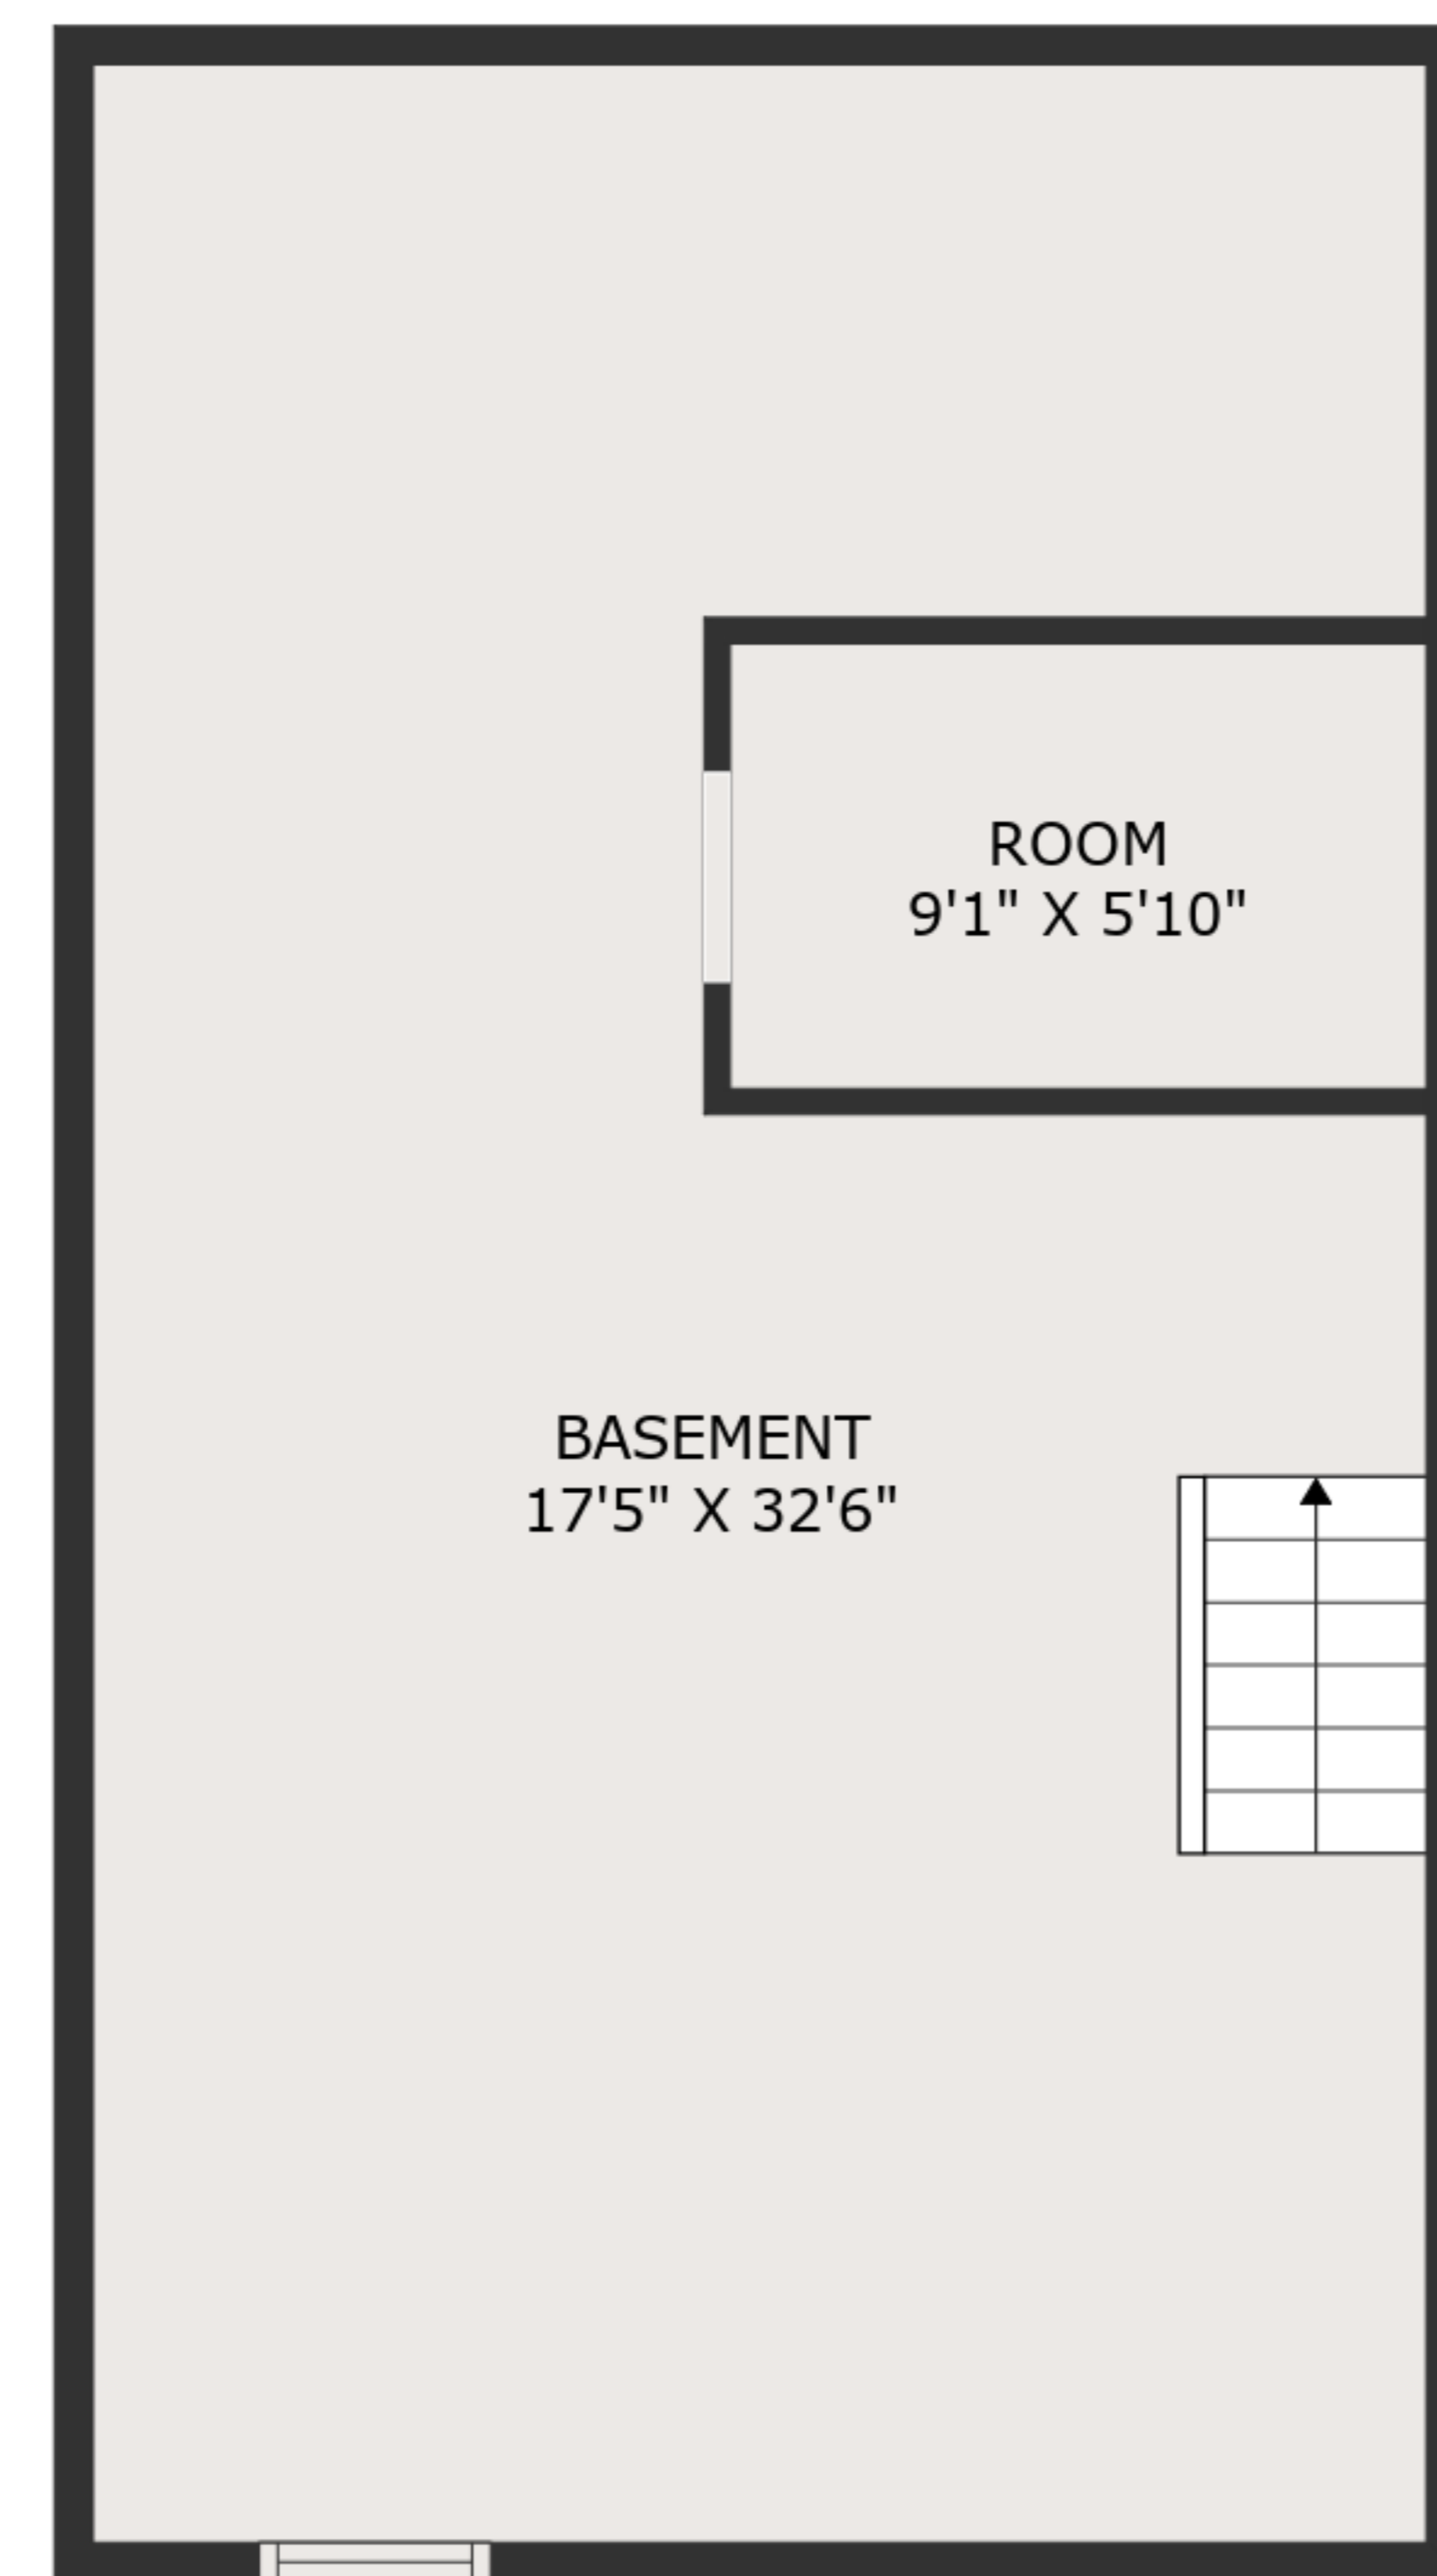

TOTAL: 1447 sq. ft  
BELOW GROUND: 0 sq. ft, FLOOR 2: 567 sq. ft, FLOOR 3: 578 sq. ft, FLOOR 4: 302 sq. ft  
EXCLUDED AREAS: BASEMENT: 514 sq. ft, ROOM: 53 sq. ft, LOW CEILING: 173 sq. ft,  
ATTIC: 92 sq. ft

MEASUREMENTS ARE DEEMED HIGHLY RELIABLE BUT NOT GUARANTEED.

TOTAL: 1447 sq. ft  
BELOW GROUND: 0 sq. ft, FLOOR 2: 567 sq. ft, FLOOR 3: 578 sq. ft, FLOOR 4: 302 sq. ft  
EXCLUDED AREAS: BASEMENT: 514 sq. ft, ROOM: 53 sq. ft, LOW CEILING: 173 sq. ft,  
ATTIC: 92 sq. ft

MEASUREMENTS ARE DEEMED HIGHLY RELIABLE BUT NOT GUARANTEED.

FLOOR 2

FLOOR 3

FLOOR 1

FLOOR 4

TOTAL: 1447 sq. ft  
 BELOW GROUND: 0 sq. ft, FLOOR 2: 567 sq. ft, FLOOR 3: 578 sq. ft, FLOOR 4: 302 sq. ft  
 EXCLUDED AREAS: BASEMENT: 514 sq. ft, ROOM: 53 sq. ft, LOW CEILING: 173 sq. ft,  
 ATTIC: 92 sq. ft