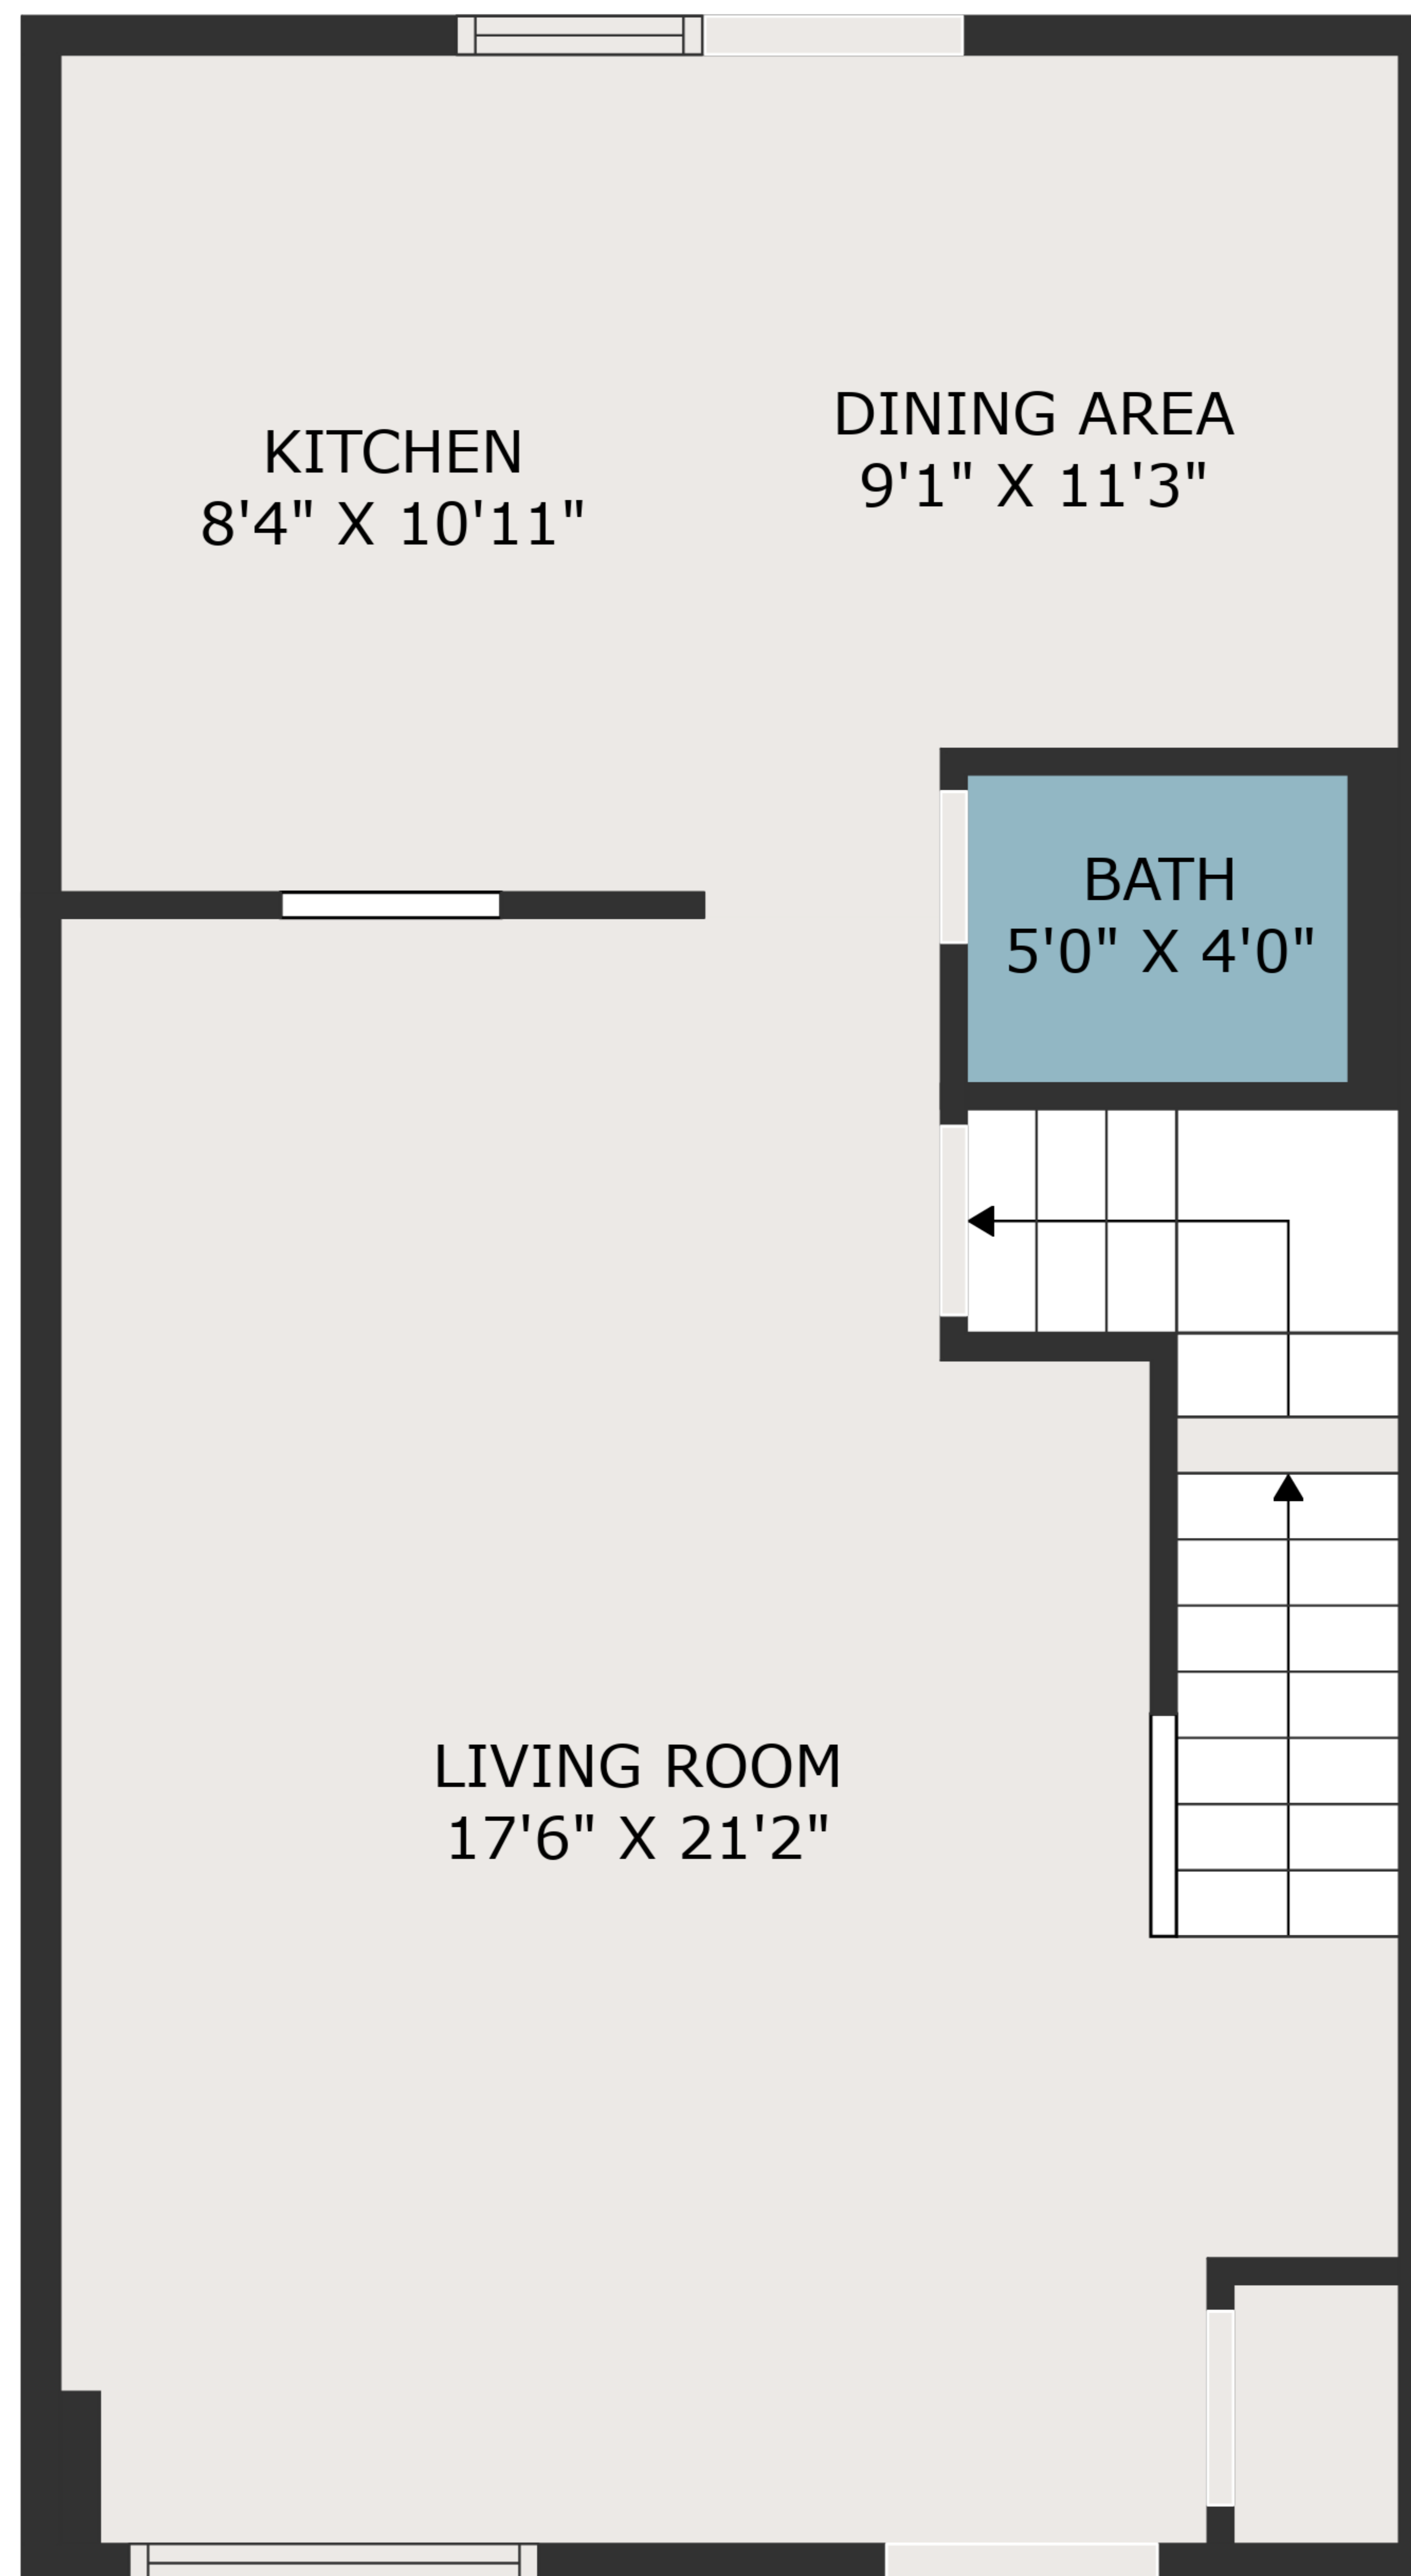

TOTAL: 1447 sq. ft  
BELOW GROUND: 0 sq. ft, FLOOR 2: 567 sq. ft, FLOOR 3: 578 sq. ft, FLOOR 4: 302 sq. ft  
EXCLUDED AREAS: BASEMENT: 514 sq. ft, ROOM: 53 sq. ft, LOW CEILING: 173 sq. ft,  
ATTIC: 92 sq. ft

MEASUREMENTS ARE DEEMED HIGHLY RELIABLE BUT NOT GUARANTEED.

TOTAL: 1447 sq. ft  
 BELOW GROUND: 0 sq. ft, FLOOR 2: 567 sq. ft, FLOOR 3: 578 sq. ft, FLOOR 4: 302 sq. ft  
 EXCLUDED AREAS: BASEMENT: 514 sq. ft, ROOM: 53 sq. ft, LOW CEILING: 173 sq. ft,  
 ATTIC: 92 sq. ft