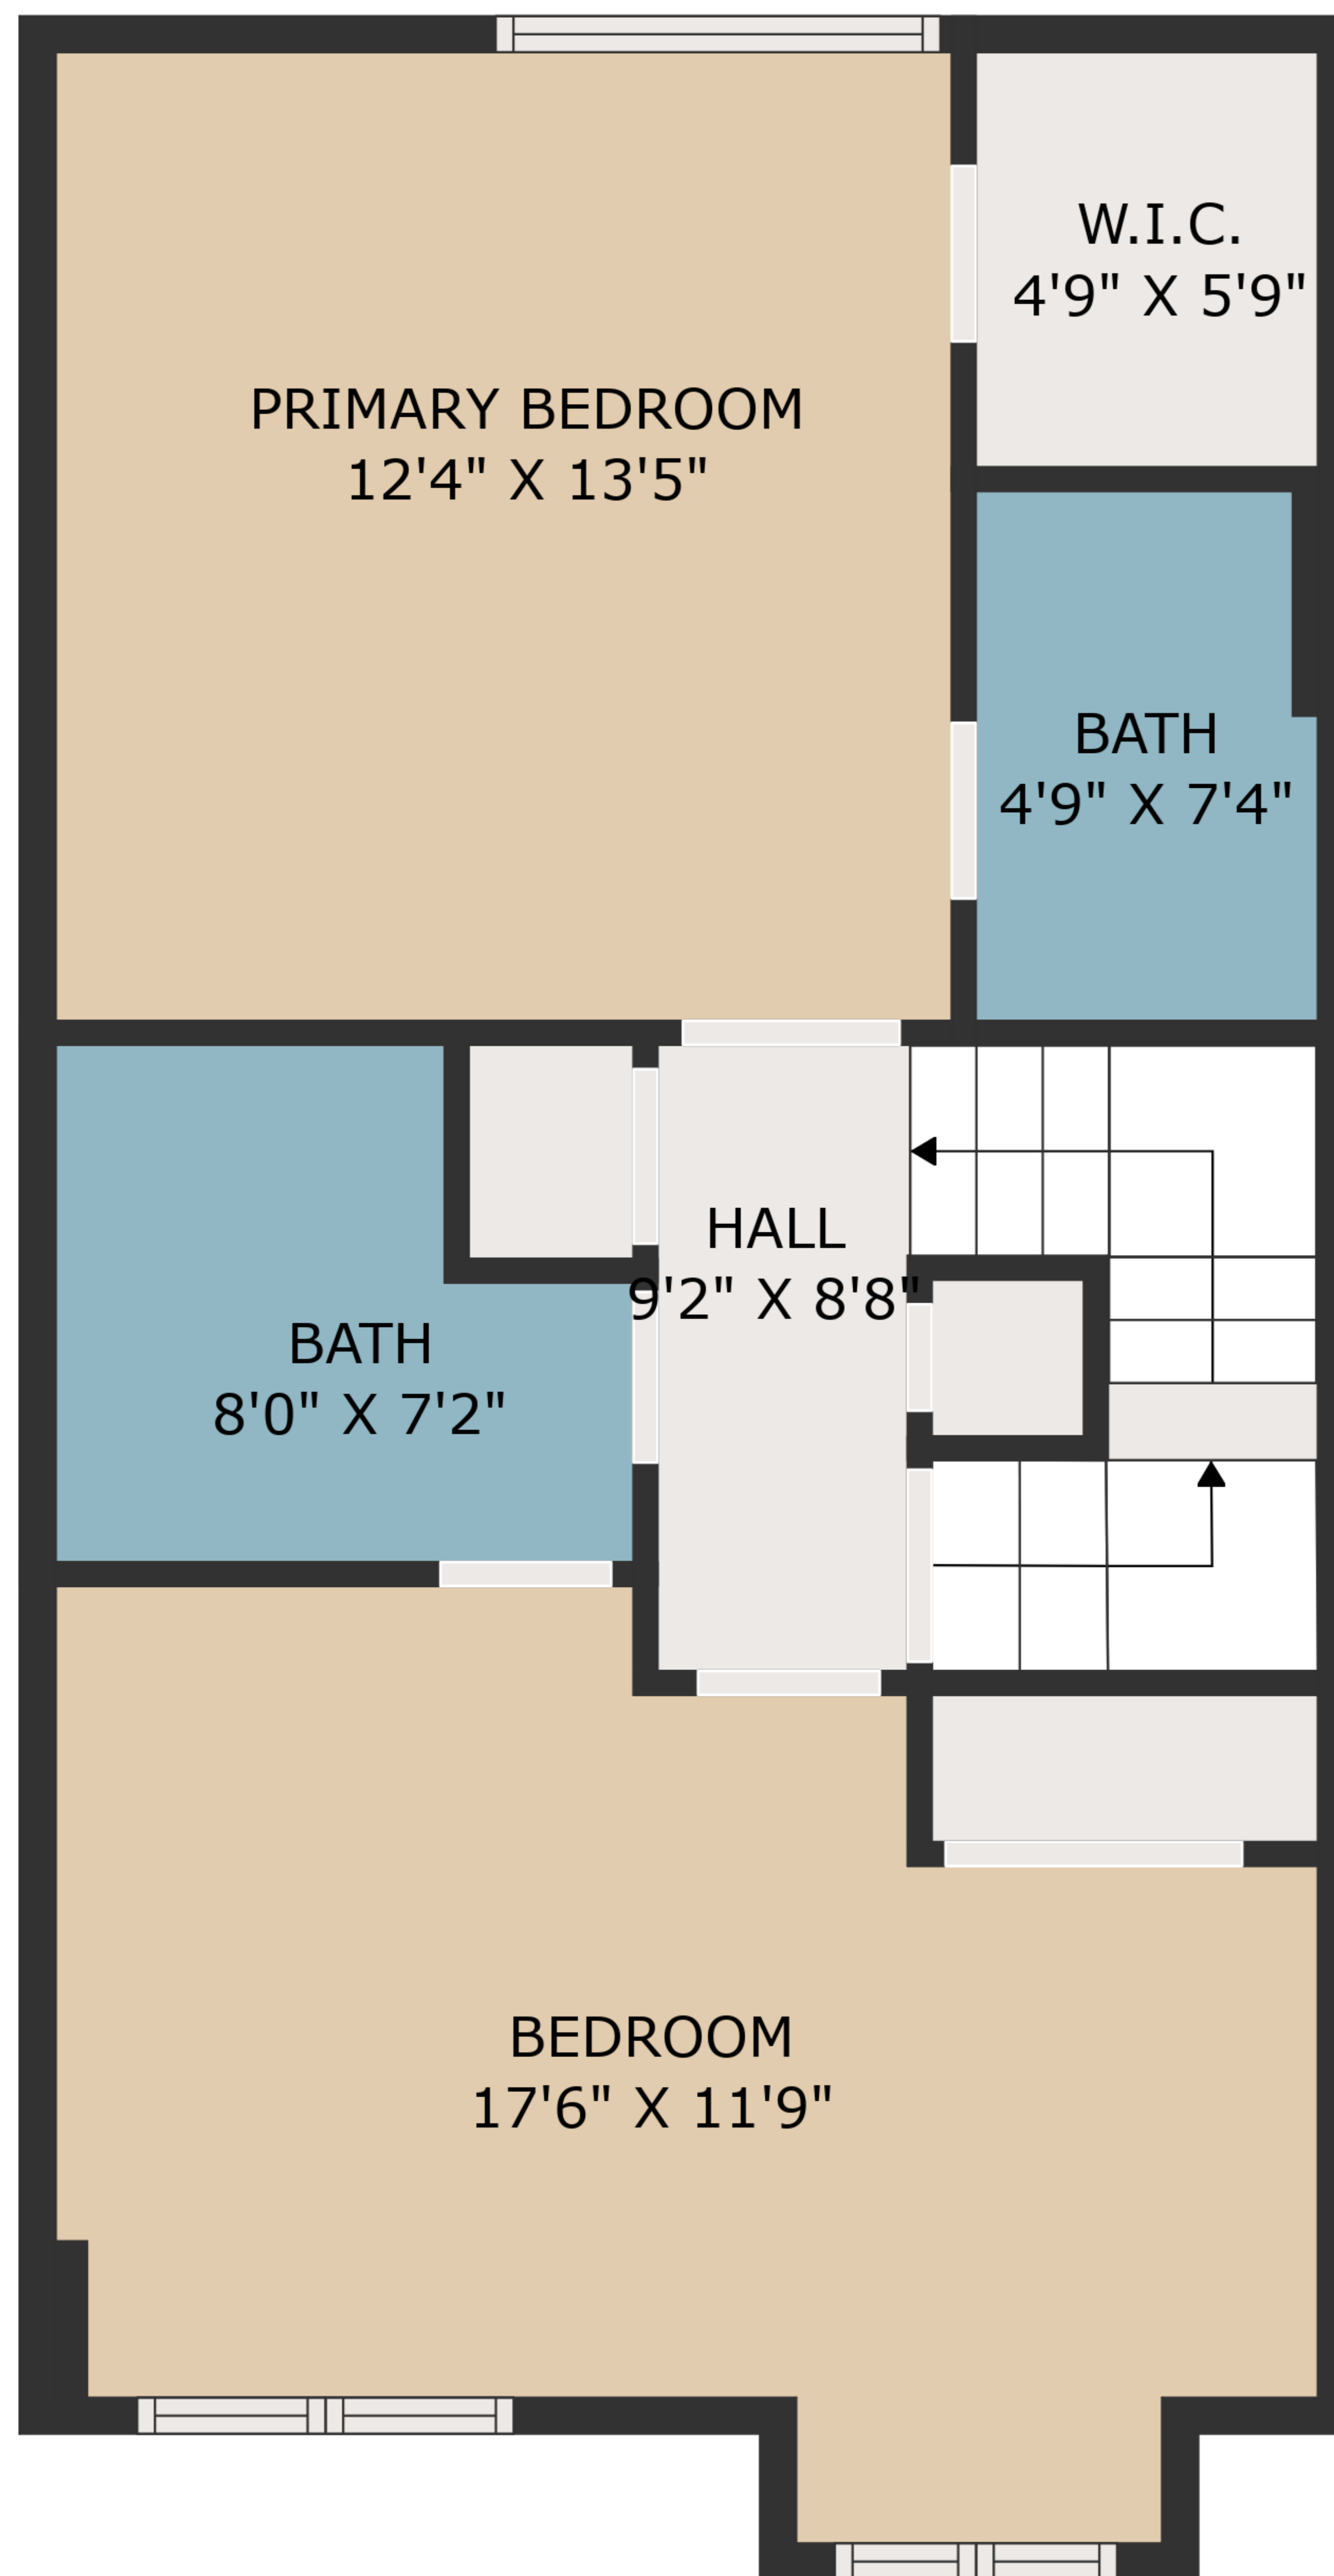

TOTAL: 1447 sq. ft  
BELOW GROUND: 0 sq. ft, FLOOR 2: 567 sq. ft, FLOOR 3: 578 sq. ft, FLOOR 4: 302 sq. ft  
EXCLUDED AREAS: BASEMENT: 514 sq. ft, ROOM: 53 sq. ft, LOW CEILING: 173 sq. ft,  
ATTIC: 92 sq. ft

MEASUREMENTS ARE DEEMED HIGHLY RELIABLE BUT NOT GUARANTEED.

TOTAL: 1447 sq. ft  
 BELOW GROUND: 0 sq. ft, FLOOR 2: 567 sq. ft, FLOOR 3: 578 sq. ft, FLOOR 4: 302 sq. ft  
 EXCLUDED AREAS: BASEMENT: 514 sq. ft, ROOM: 53 sq. ft, LOW CEILING: 173 sq. ft,  
 ATTIC: 92 sq. ft