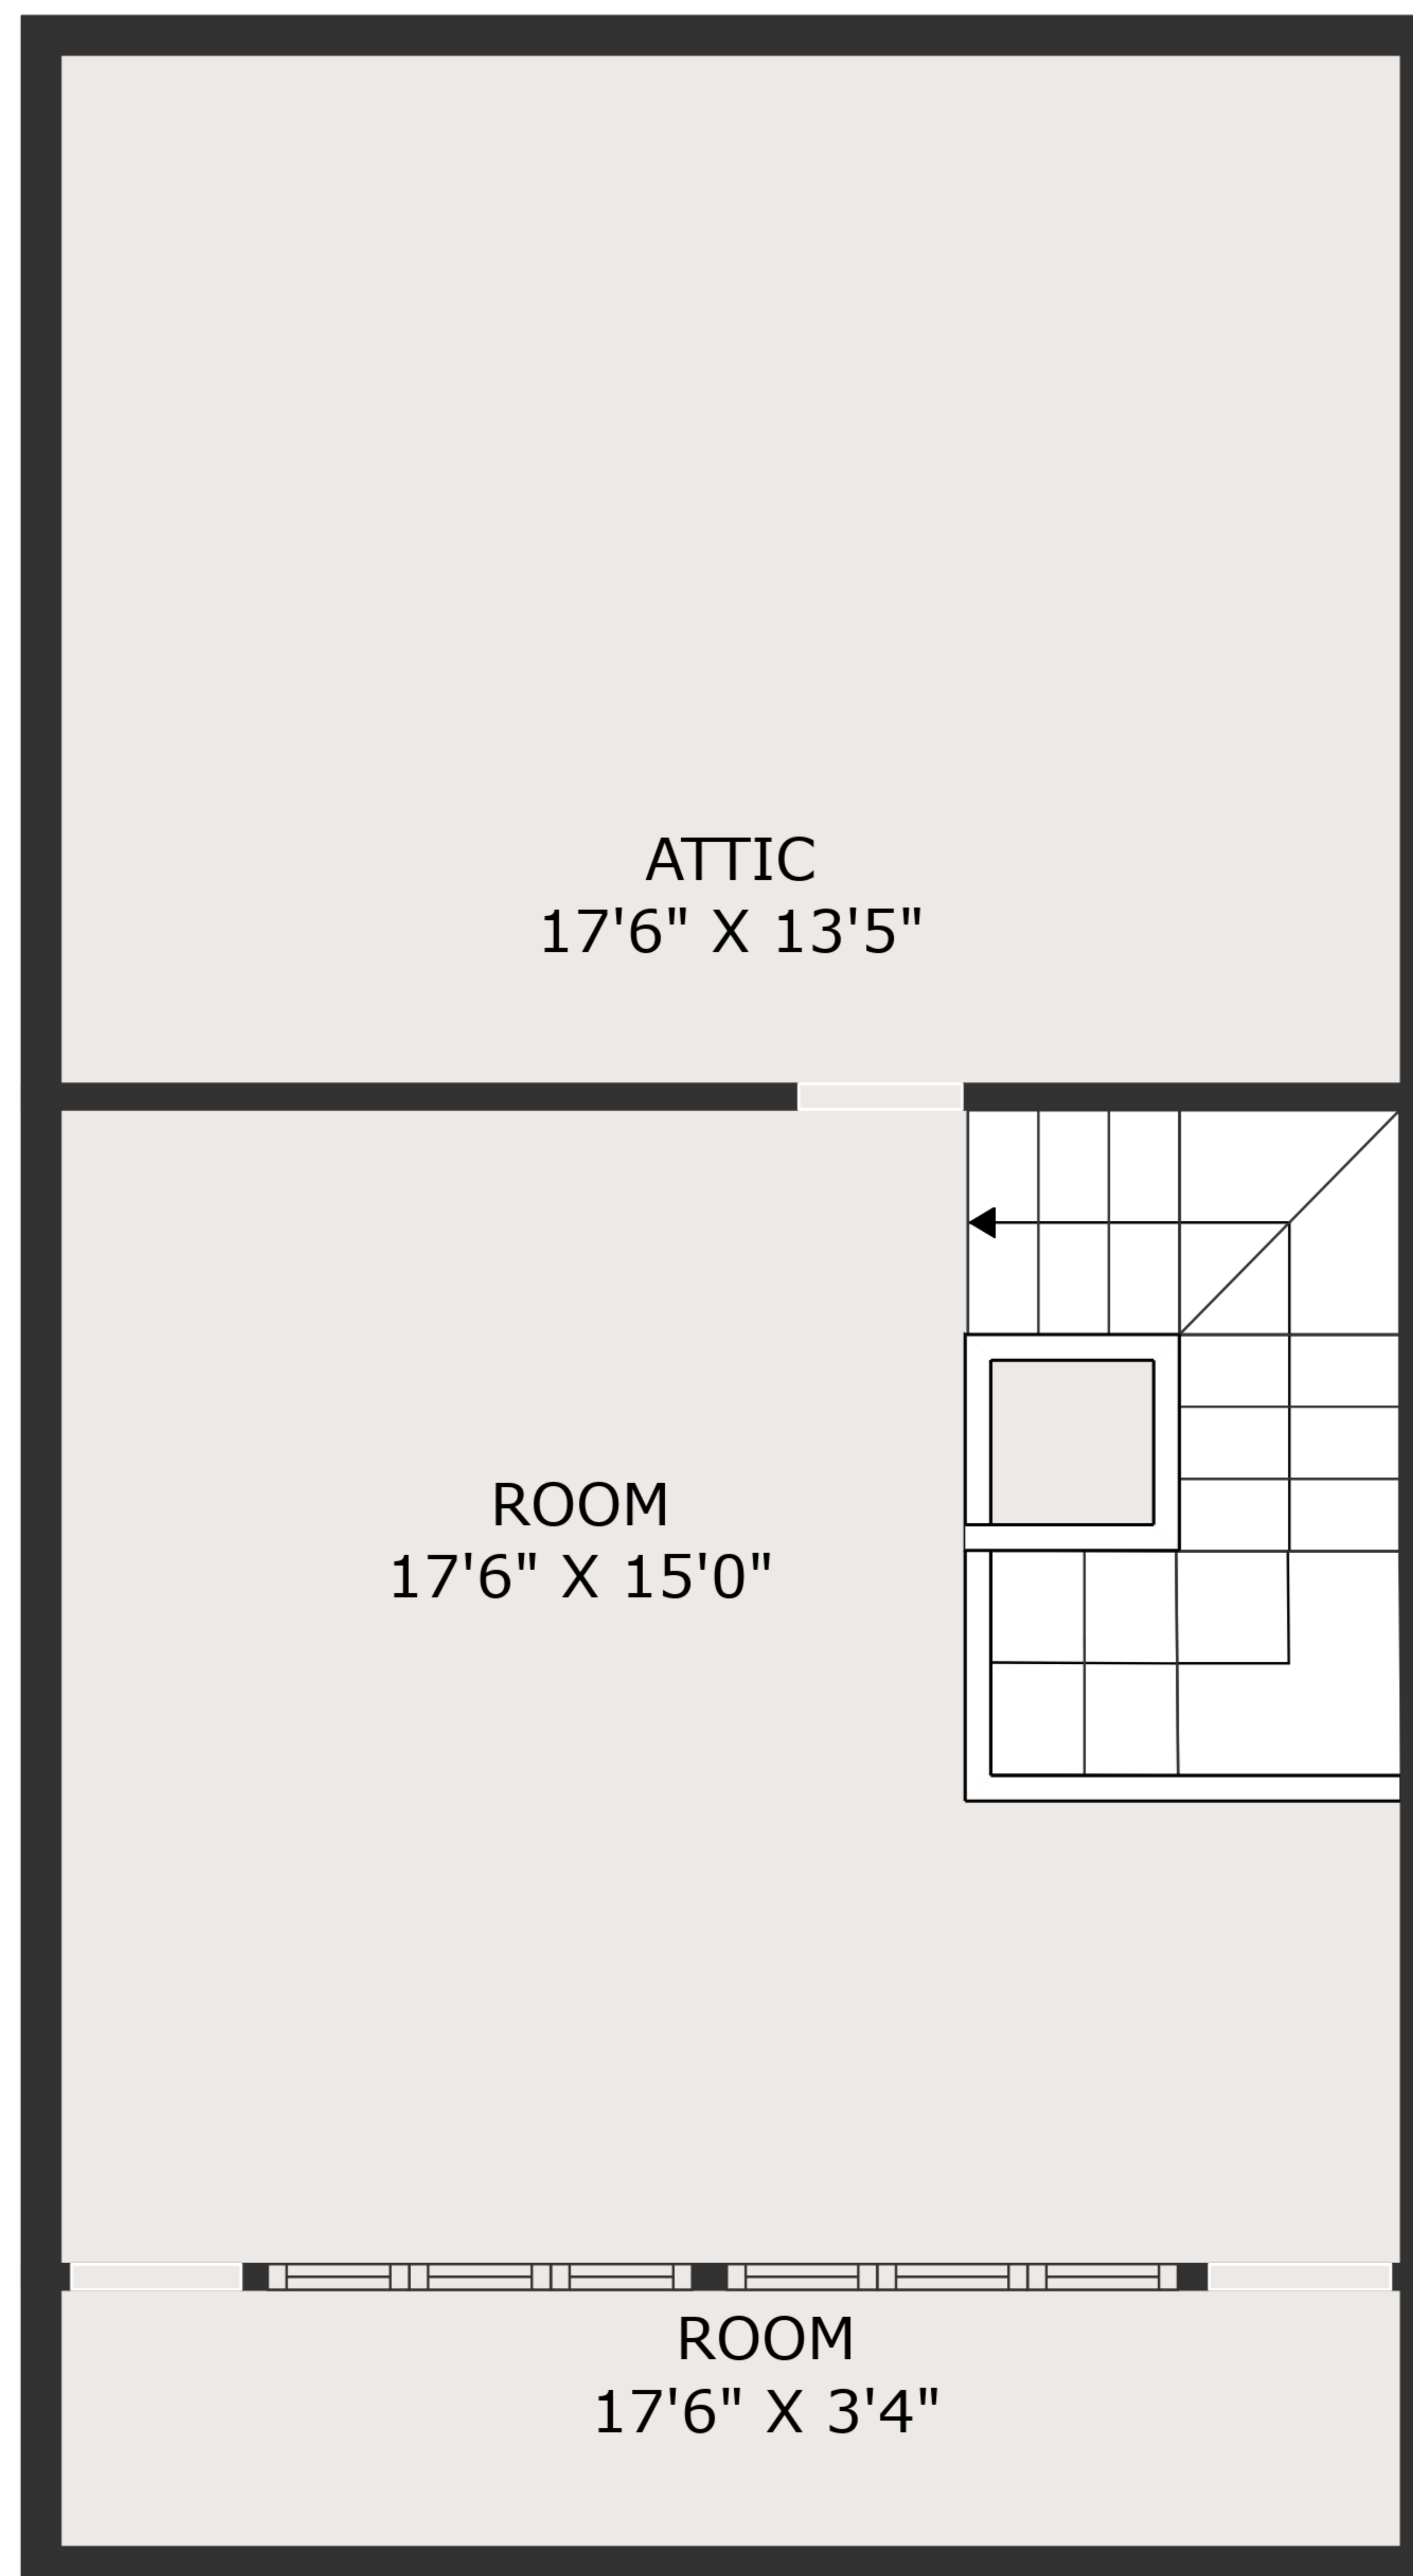

TOTAL: 1447 sq. ft  
BELOW GROUND: 0 sq. ft, FLOOR 2: 567 sq. ft, FLOOR 3: 578 sq. ft, FLOOR 4: 302 sq. ft  
EXCLUDED AREAS: BASEMENT: 514 sq. ft, ROOM: 53 sq. ft, LOW CEILING: 173 sq. ft,  
ATTIC: 92 sq. ft

MEASUREMENTS ARE DEEMED HIGHLY RELIABLE BUT NOT GUARANTEED.

TOTAL: 1447 sq. ft  
 BELOW GROUND: 0 sq. ft, FLOOR 2: 567 sq. ft, FLOOR 3: 578 sq. ft, FLOOR 4: 302 sq. ft  
 EXCLUDED AREAS: BASEMENT: 514 sq. ft, ROOM: 53 sq. ft, LOW CEILING: 173 sq. ft,  
 ATTIC: 92 sq. ft