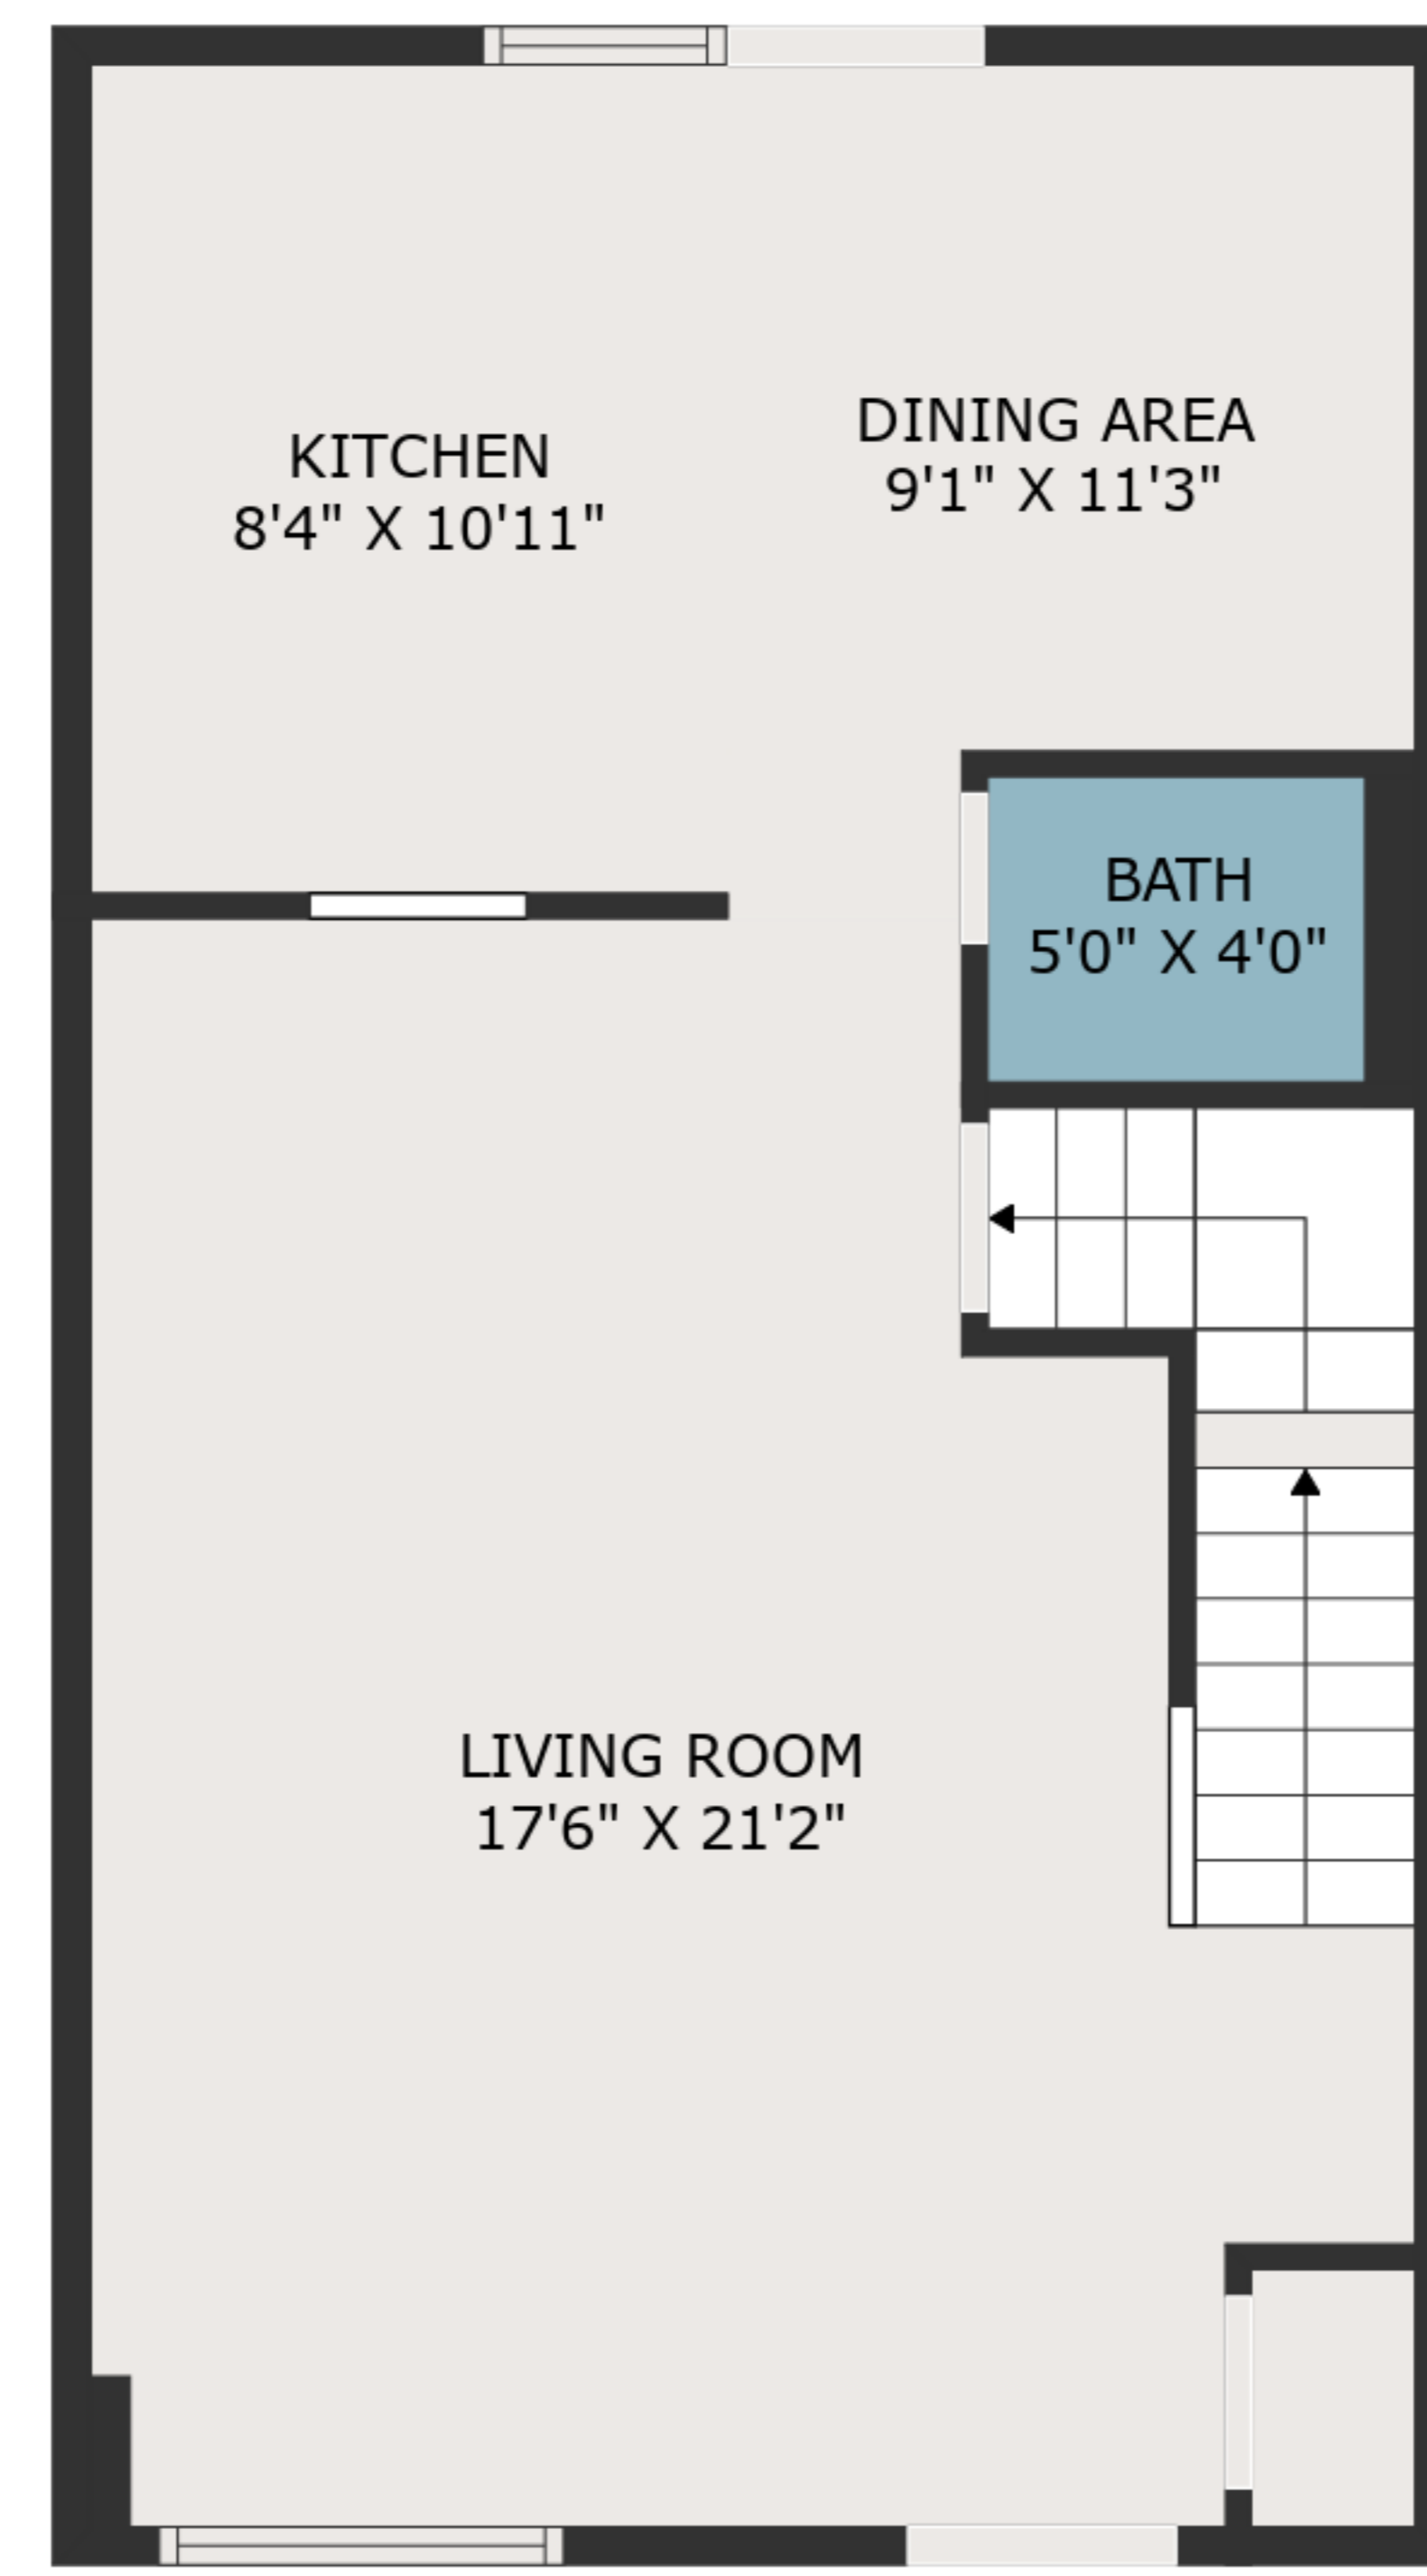

FLOOR 2

TOTAL: 1447 sq. ft
BELOW GROUND: 0 sq. ft, FLOOR 2: 567 sq. ft, FLOOR 3: 578 sq. ft, FLOOR 4: 302 sq. ft
EXCLUDED AREAS: BASEMENT: 514 sq. ft, ROOM: 53 sq. ft, LOW CEILING: 173 sq. ft,
ATTIC: 92 sq. ft

MEASUREMENTS ARE DEEMED HIGHLY RELIABLE BUT NOT GUARANTEED.