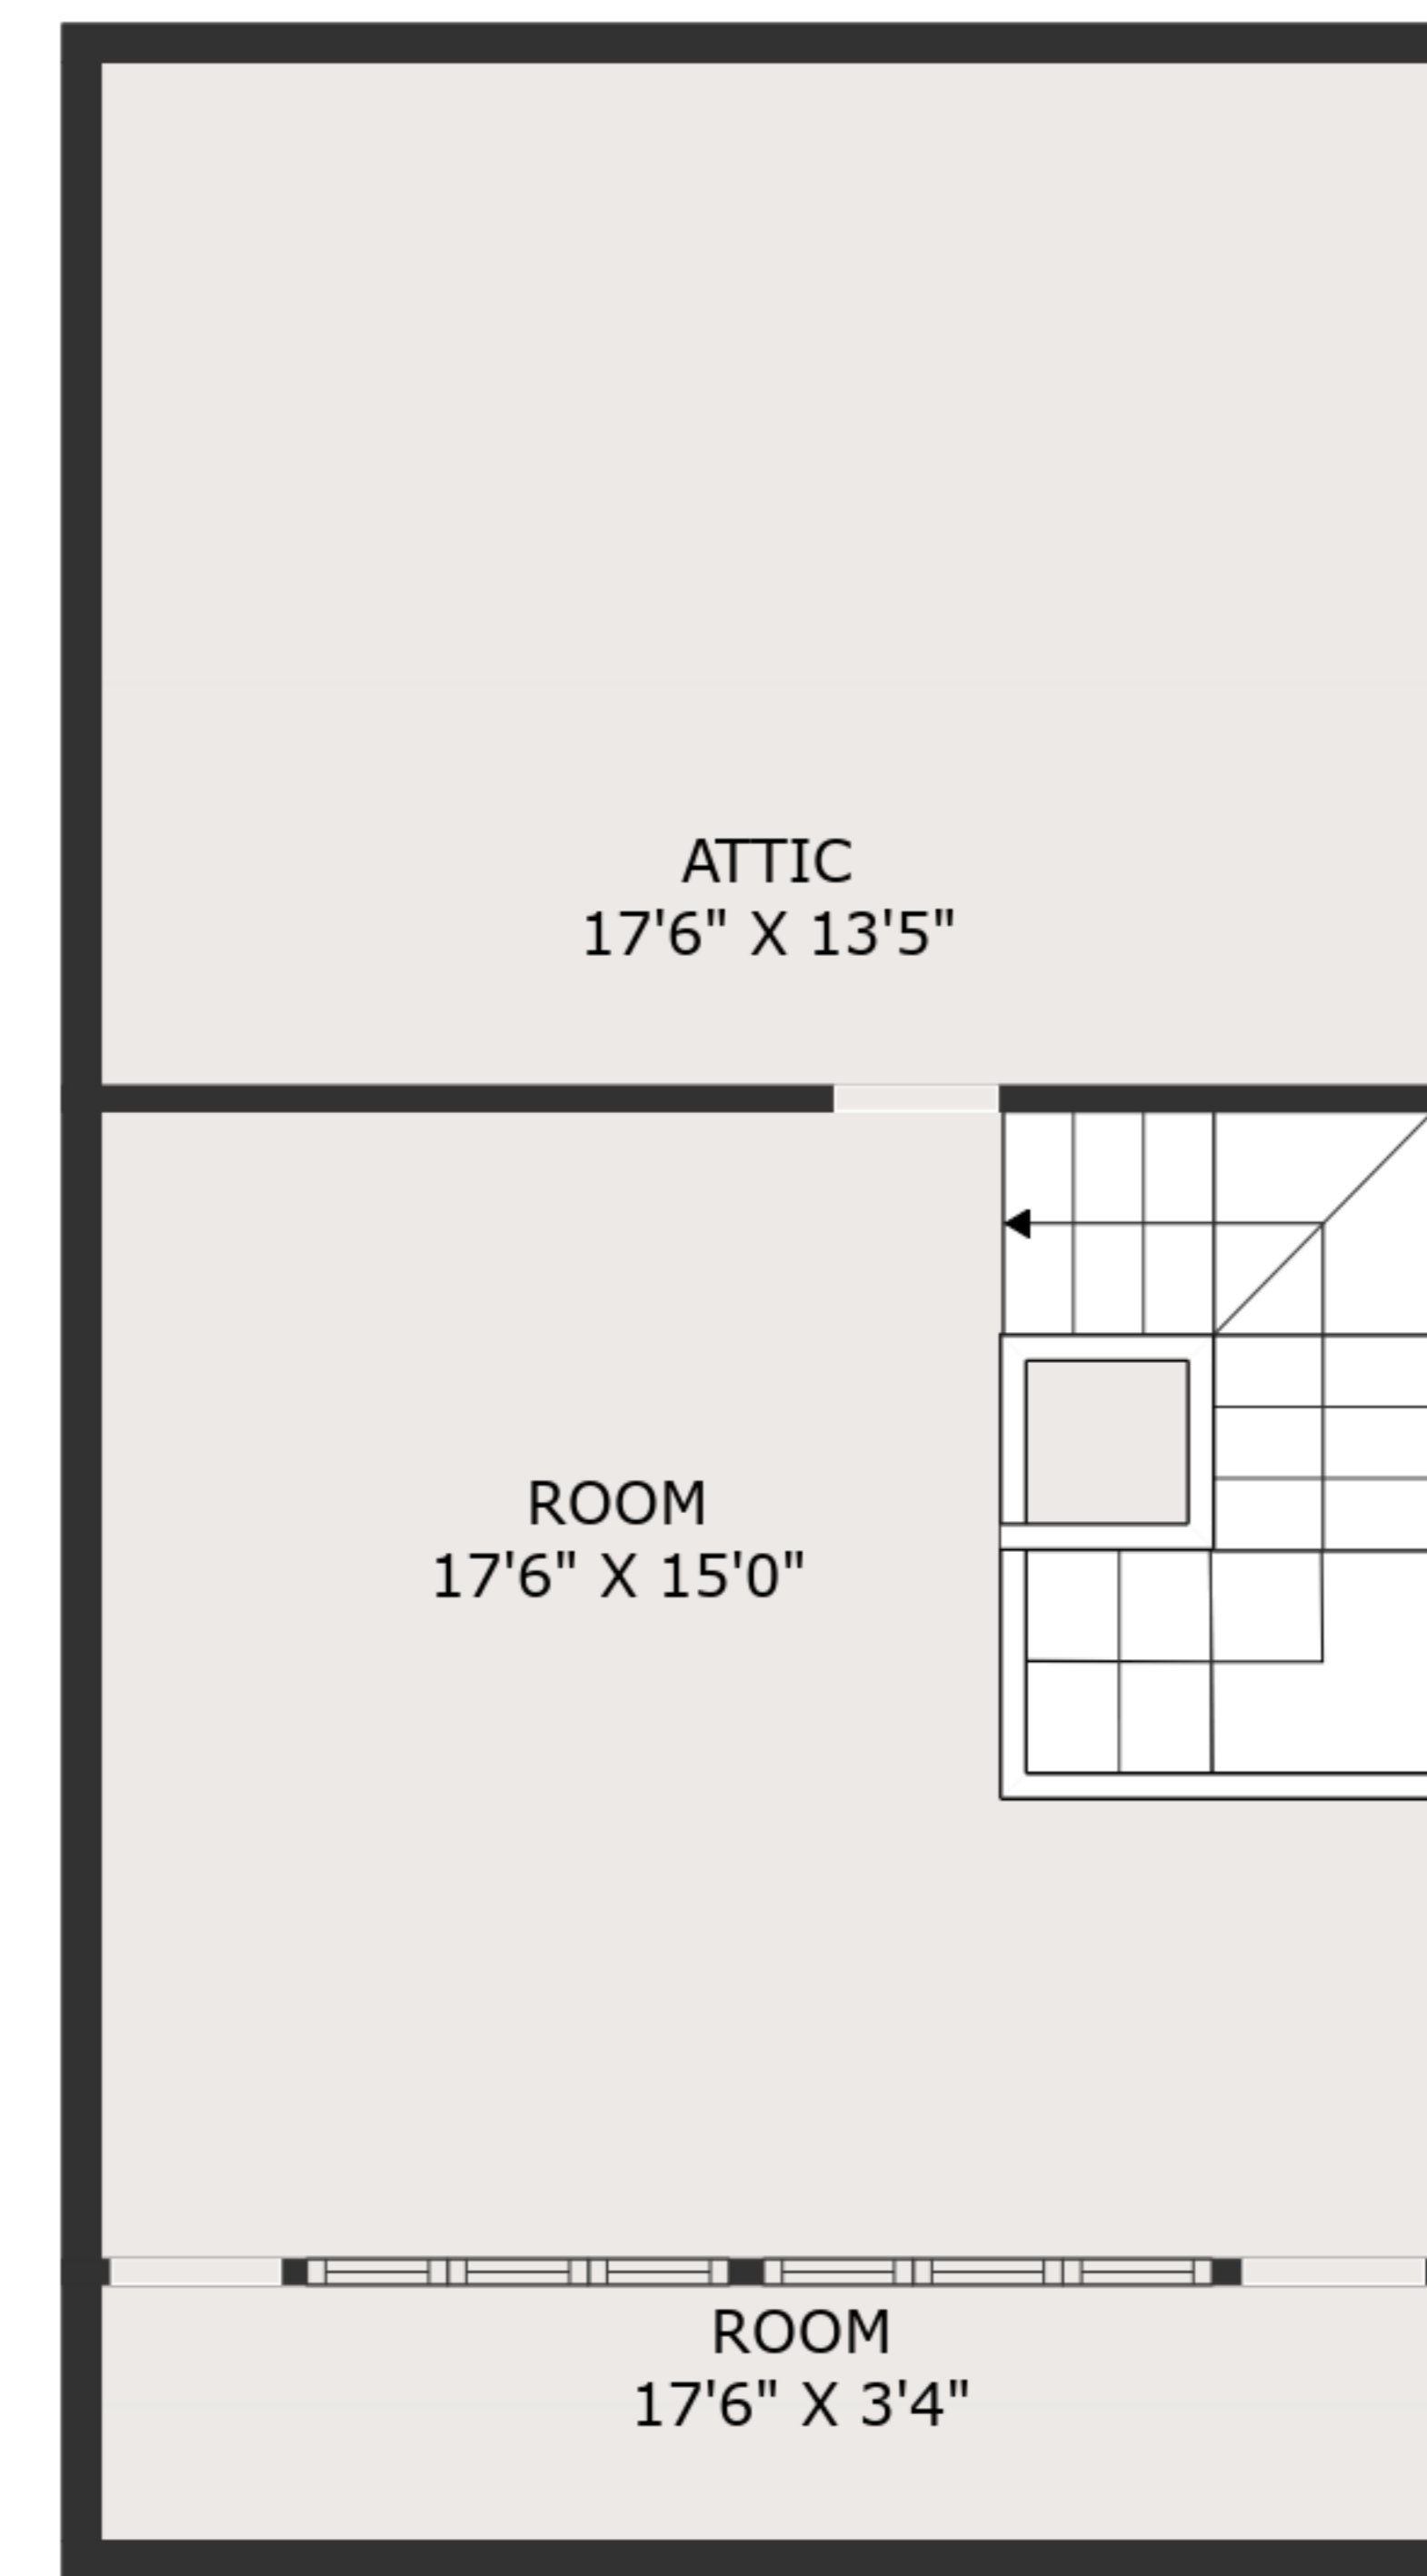

MEASUREMENTS ARE DEEMED HIGHLY RELIABLE BUT NOT GUARANTEED.

TOTAL: 1447 sq. ft  
 BELOW GROUND: 0 sq. ft, FLOOR 2: 567 sq. ft, FLOOR 3: 578 sq. ft, FLOOR 4: 302 sq. ft  
 EXCLUDED AREAS: BASEMENT: 514 sq. ft, ROOM: 53 sq. ft, LOW CEILING: 173 sq. ft,  
 ATTIC: 92 sq. ft

MEASUREMENTS ARE DEEMED HIGHLY RELIABLE BUT NOT GUARANTEED.

FLOOR 2

FLOOR 3

FLOOR 1

FLOOR 4

TOTAL: 1447 sq. ft  
 BELOW GROUND: 0 sq. ft, FLOOR 2: 567 sq. ft, FLOOR 3: 578 sq. ft, FLOOR 4: 302 sq. ft  
 EXCLUDED AREAS: BASEMENT: 514 sq. ft, ROOM: 53 sq. ft, LOW CEILING: 173 sq. ft,  
 ATTIC: 92 sq. ft