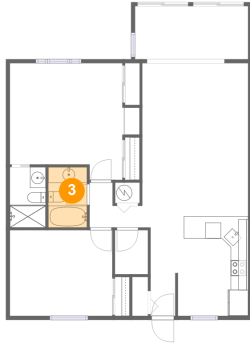

825 South Gulfview Boulevard, Clearwater Beach, Pinellas County, Florida, United States, 33767, 208

1 Floor 1 - Kitchen

Dimensions: 9'0" x 12'9"
Area: 114 sq. ft
Counted as living area: Yes

Heated: Yes
Finished: Yes
Enclosed: Yes
Contiguous: Yes
Permitted: Yes
Wet space: No
Addition: No
Conversion: No

2 Floor 1 - Bath

Dimensions: 4'7" x 7'8"
Area: 35 sq. ft
Counted as living area: Yes

Heated: Yes
Finished: Yes
Enclosed: Yes
Contiguous: Yes
Permitted: Yes
Wet space: Yes
Addition: No
Conversion: No

825 South Gulfview Boulevard, Clearwater Beach, Pinellas County, Florida, United States, 33767, 208

3 Floor 1 - Bath

Dimensions: 4'11" x 7'8"
Area: 38 sq. ft
Counted as living area: Yes

Heated: Yes
Finished: Yes
Enclosed: Yes
Contiguous: Yes
Permitted: Yes
Wet space: Yes
Addition: No
Conversion: No

4 Floor 1 - Bedroom

Dimensions: 13'0" x 10'11"
Area: 142 sq. ft
Counted as living area: Yes

Heated: Yes
Finished: Yes
Enclosed: Yes
Contiguous: Yes
Permitted: Yes
Wet space: No
Addition: No
Conversion: No

5 Floor 1 - Foyer