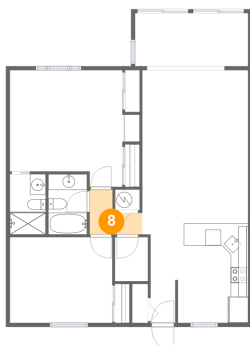

Dimensions: 4'6" x 12'9"
Area: 44 sq. ft
Counted as living area: Yes

Heated: Yes
Finished: Yes
Enclosed: Yes
Contiguous: Yes
Permitted: Yes
Wet space: No
Addition: No
Conversion: No

825 South Gulfview Boulevard, Clearwater Beach, Pinellas County, Florida, United States, 33767, 208

6 Floor 1 - Living Room

Dimensions: 13'5" x 19'4"
Area: 260 sq. ft
Counted as living area: Yes

Heated: Yes
Finished: Yes
Enclosed: Yes
Contiguous: Yes
Permitted: Yes
Wet space: No
Addition: No
Conversion: No

7 Floor 1 - Room

Dimensions: 4'2" x 5'7"
Area: 24 sq. ft
Counted as living area: Yes

Heated: Yes
Finished: Yes
Enclosed: Yes
Contiguous: Yes
Permitted: Yes
Wet space: No
Addition: No
Conversion: No

8 Floor 1 - Hall