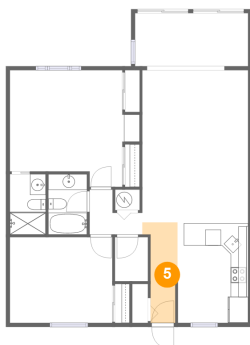

2 Floor 1 - Bath

Dimensions: 4'7" x 7'8"
Area: 35 sq. ft
Counted as living area: Yes

Heated: Yes
Finished: Yes
Enclosed: Yes
Contiguous: Yes
Permitted: Yes
Wet space: Yes
Addition: No
Conversion: No

825 South Gulfview Boulevard, Clearwater Beach, Pinellas County, Florida, United States, 33767, 208

3 Floor 1 - Bath

Dimensions: 4'11" x 7'8"
Area: 38 sq. ft
Counted as living area: Yes

Heated: Yes
Finished: Yes
Enclosed: Yes
Contiguous: Yes
Permitted: Yes
Wet space: Yes
Addition: No
Conversion: No

4 Floor 1 - Bedroom

Dimensions: 13'0" x 10'11"
Area: 142 sq. ft
Counted as living area: Yes

Heated: Yes
Finished: Yes
Enclosed: Yes
Contiguous: Yes
Permitted: Yes
Wet space: No
Addition: No
Conversion: No

5 Floor 1 - Foyer