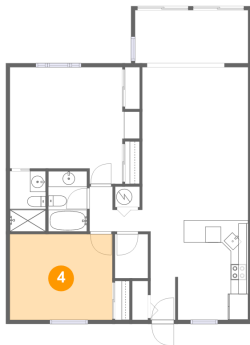

825 South Gulfview Boulevard, Clearwater Beach, Pinellas County, Florida, United States, 33767, 208

1 Floor 1 - Kitchen

Dimensions: 9'0" x 12'9"
Area: 114 sq. ft
Counted as living area: Yes

Heated: Yes
Finished: Yes
Enclosed: Yes
Contiguous: Yes
Permitted: Yes
Wet space: No
Addition: No
Conversion: No

2 Floor 1 - Bath

Dimensions: 4'7" x 7'8"
Area: 35 sq. ft
Counted as living area: Yes

Heated: Yes
Finished: Yes
Enclosed: Yes
Contiguous: Yes
Permitted: Yes
Wet space: Yes
Addition: No
Conversion: No

825 South Gulfview Boulevard, Clearwater Beach, Pinellas County, Florida, United States, 33767, 208

3 Floor 1 - Bath

Dimensions: 4'11" x 7'8"
Area: 38 sq. ft
Counted as living area: Yes

Heated: Yes
Finished: Yes
Enclosed: Yes
Contiguous: Yes
Permitted: Yes
Wet space: Yes
Addition: No
Conversion: No

4 Floor 1 - Bedroom

Dimensions: 13'0" x 10'11"
Area: 142 sq. ft
Counted as living area: Yes

Heated: Yes
Finished: Yes
Enclosed: Yes
Contiguous: Yes
Permitted: Yes
Wet space: No
Addition: No
Conversion: No

5 Floor 1 - Foyer