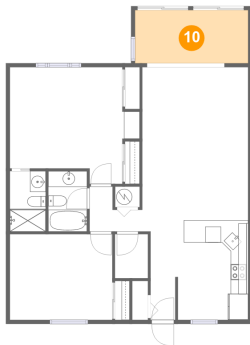

10 Floor 1 - Sunroom

Dimensions: 14'4" x 6'9"
Area: 97 sq. ft
Counted as living area: Yes

Heated: Yes
Finished: Yes
Enclosed: Yes
Contiguous: Yes
Permitted: Yes
Wet space: No
Addition: No
Conversion: No