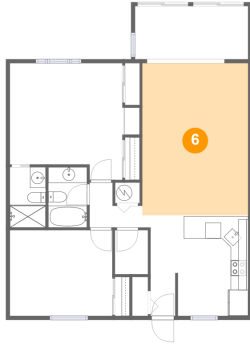

3 Floor 1 - Bath

Dimensions: 4'11" x 7'8"
Area: 38 sq. ft
Counted as living area: Yes

Heated: Yes
Finished: Yes
Enclosed: Yes
Contiguous: Yes
Permitted: Yes
Wet space: Yes
Addition: No
Conversion: No

4 Floor 1 - Bedroom

Dimensions: 13'0" x 10'11"
Area: 142 sq. ft
Counted as living area: Yes

Heated: Yes
Finished: Yes
Enclosed: Yes
Contiguous: Yes
Permitted: Yes
Wet space: No
Addition: No
Conversion: No

5 Floor 1 - Foyer

Dimensions: 4'6" x 12'9"
Area: 44 sq. ft
Counted as living area: Yes

Heated: Yes
Finished: Yes
Enclosed: Yes
Contiguous: Yes
Permitted: Yes
Wet space: No
Addition: No
Conversion: No

825 South Gulfview Boulevard, Clearwater Beach, Pinellas County, Florida, United States, 33767, 208

6 Floor 1 - Living Room

Dimensions: 13'5" x 19'4"
Area: 260 sq. ft
Counted as living area: Yes

Heated: Yes
Finished: Yes
Enclosed: Yes
Contiguous: Yes
Permitted: Yes
Wet space: No
Addition: No
Conversion: No