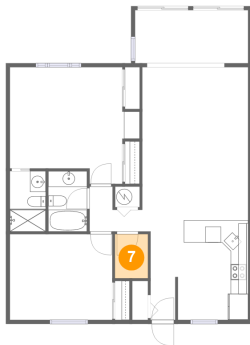

7 Floor 1 - Room

Dimensions: 4'2" x 5'7"
Area: 24 sq. ft
Counted as living area: Yes

Heated: Yes
Finished: Yes
Enclosed: Yes
Contiguous: Yes
Permitted: Yes
Wet space: No
Addition: No
Conversion: No