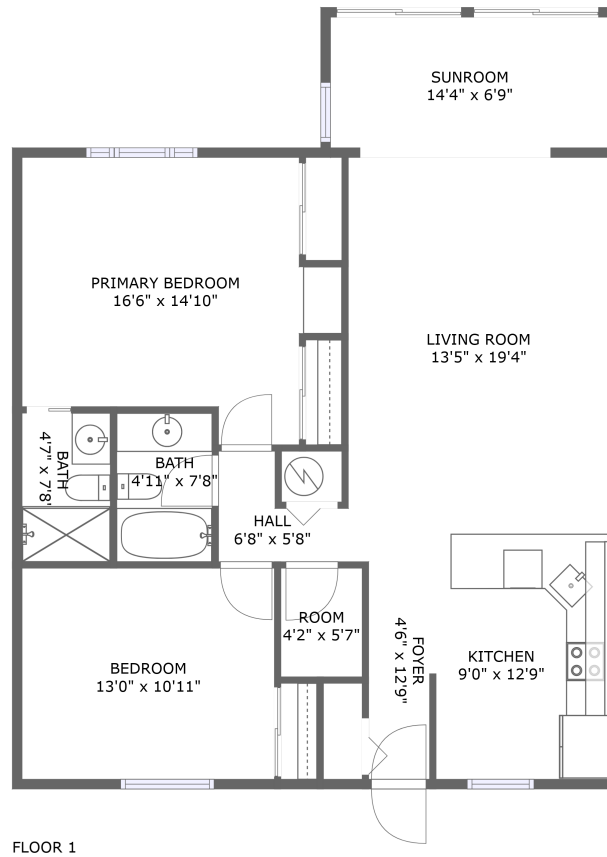

825 South Gulfview Boulevard, Clearwater Beach, Pinellas County, Florida, United States, 33767, 208

Property summary

0 Garages

2 Bedrooms

2 Bathrooms

0 Half baths

1 Floors

1,077 Gross living area sqft

1,077 Total sqft