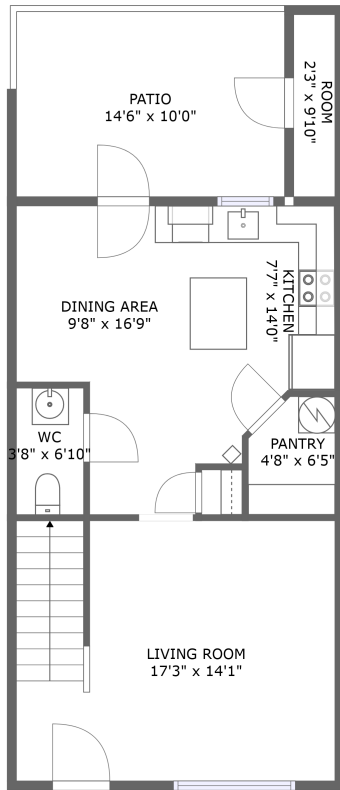

1713 Red Jacket Drive, Antioch, Davidson County, Tennessee, United States, 37013

FLOOR 1