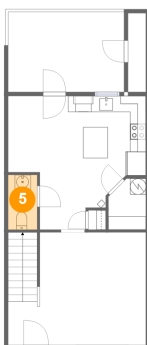

2 Floor 1 - Dining Area

Dimensions: 9'8" x 16'9"
Area: 134 sq. ft
Counted as living area: Yes

Heated: Yes
Finished: Yes
Enclosed: Yes
Contiguous: Yes
Permitted: Yes
Wet space: No
Addition: No
Conversion: No

4 Floor 1 - Kitchen

Dimensions: 7'7" x 14'0"
Area: 89 sq. ft
Counted as living area: Yes

Heated: Yes
Finished: Yes
Enclosed: Yes
Contiguous: Yes
Permitted: Yes
Wet space: No
Addition: No
Conversion: No

5 Floor 1 - WC