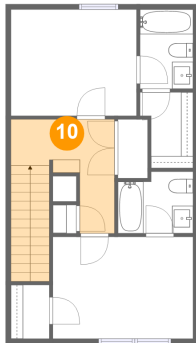

Dimensions: 4'8" x 6'5"
Area: 27 sq. ft
Counted as living area: Yes

Heated: Yes
Finished: Yes
Enclosed: Yes
Contiguous: Yes
Permitted: Yes
Wet space: No
Addition: No
Conversion: No

8 Floor 2 - W.I.C.

Dimensions: 3'8" x 5'1"
Area: 19 sq. ft
Counted as living area: Yes

Dimensions: 5'0" x 7'2"
Area: 31 sq. ft
Counted as living area: Yes

Heated: Yes
Finished: Yes
Enclosed: Yes
Contiguous: Yes
Permitted: Yes
Wet space: No
Addition: No
Conversion: No

10 Floor 2 - Hall

Dimensions: 9'10" x 10'9"
Area: 105 sq. ft
Counted as living area: Yes

Heated: Yes
Finished: Yes
Enclosed: Yes
Contiguous: Yes
Permitted: Yes
Wet space: No
Addition: No
Conversion: No

11 Floor 2 - Bath

Dimensions: 5'0" x 7'6"
Area: 38 sq. ft
Counted as living area: Yes

Heated: Yes
Finished: Yes
Enclosed: Yes
Contiguous: Yes
Permitted: Yes
Wet space: Yes
Addition: No
Conversion: No