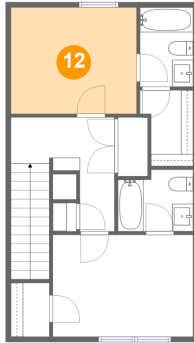

**1713 Red Jacket Drive, Antioch, Davidson County,
Tennessee, United States, 37013**

12 Floor 2 - Bedroom

Dimensions: 11'11" x 10'1"
Area: 120 sq. ft
Counted as living area: Yes

Heated: Yes
Finished: Yes
Enclosed: Yes
Contiguous: Yes
Permitted: Yes
Wet space: No
Addition: No
Conversion: No