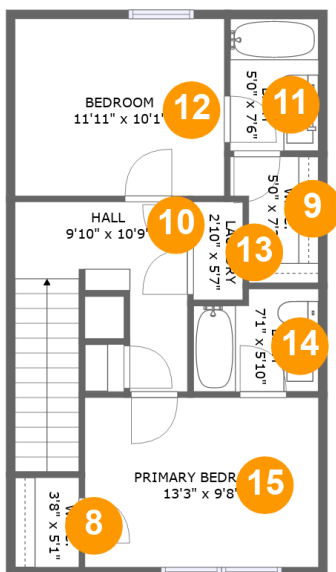

1713 Red Jacket Drive, Antioch, Davidson County,
Tennessee, United States, 37013

Room dimensions

Floor 2

Total sqft: 571 Living area: 571

#		Dimensions	sqft	Counted as living area
8	W.I.C.	3'8" x 5'1"	19 sq. ft	Yes
9	W.I.C.	5'0" x 7'2"	31 sq. ft	Yes
10	Hall	9'10" x 10'9"	105 sq. ft	Yes
11	Bath	5'0" x 7'6"	38 sq. ft	Yes
12	Bedroom	11'11" x 10'1"	120 sq. ft	Yes
13	Laundry	2'10" x 5'7"	16 sq. ft	Yes
14	Bath	7'1" x 5'10"	39 sq. ft	Yes
15	Primary Bedroom	13'3" x 9'8"	128 sq. ft	Yes