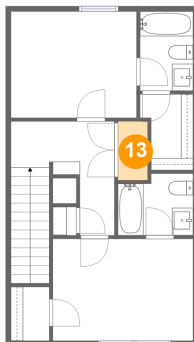

Heated: Yes
Finished: Yes
Enclosed: Yes
Contiguous: Yes
Permitted: Yes
Wet space: No
Addition: No
Conversion: No

11 Floor 2 - Bath

Dimensions: 5'0" x 7'6"
Area: 38 sq. ft
Counted as living area: Yes

Heated: Yes
Finished: Yes
Enclosed: Yes
Contiguous: Yes
Permitted: Yes
Wet space: Yes
Addition: No
Conversion: No

**1713 Red Jacket Drive, Antioch, Davidson County,
Tennessee, United States, 37013**

12 Floor 2 - Bedroom

Dimensions: 11'11" x 10'1"
Area: 120 sq. ft
Counted as living area: Yes

Heated: Yes
Finished: Yes
Enclosed: Yes
Contiguous: Yes
Permitted: Yes
Wet space: No
Addition: No
Conversion: No

13 Floor 2 - Laundry

Dimensions: 2'10" x 5'7"
Area: 16 sq. ft
Counted as living area: Yes

Heated: Yes
Finished: Yes
Enclosed: Yes
Contiguous: Yes
Permitted: Yes
Wet space: No
Addition: No
Conversion: No