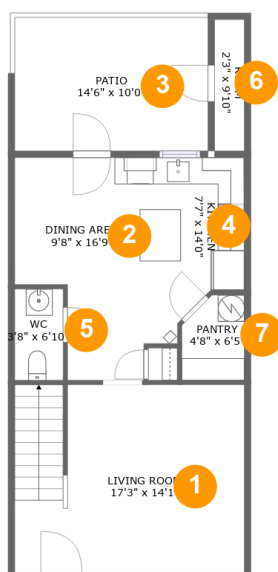

1713 Red Jacket Drive, Antioch, Davidson County,
Tennessee, United States, 37013

Room dimensions

Floor 1

Total sqft: 750 Living area: 573

#		Dimensions	sqft	Counted as living area
1	Living Room	17'3" x 14'1"	241 sq. ft	Yes
2	Dining Area	9'8" x 16'9"	134 sq. ft	Yes
3	Patio	14'6" x 10'0"	146 sq. ft	No
4	Kitchen	7'7" x 14'0"	89 sq. ft	Yes
5	WC	3'8" x 6'10"	25 sq. ft	Yes
6	Room	2'3" x 9'10"	22 sq. ft	No
7	Pantry	4'8" x 6'5"	27 sq. ft	Yes