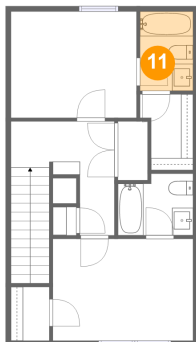

Dimensions: 5'0" x 7'2"
Area: 31 sq. ft
Counted as living area: Yes

Heated: Yes
Finished: Yes
Enclosed: Yes
Contiguous: Yes
Permitted: Yes
Wet space: No
Addition: No
Conversion: No

10 Floor 2 - Hall

Dimensions: 9'10" x 10'9"
Area: 105 sq. ft
Counted as living area: Yes

Heated: Yes
Finished: Yes
Enclosed: Yes
Contiguous: Yes
Permitted: Yes
Wet space: No
Addition: No
Conversion: No

11 Floor 2 - Bath

Dimensions: 5'0" x 7'6"
Area: 38 sq. ft
Counted as living area: Yes

Heated: Yes
Finished: Yes
Enclosed: Yes
Contiguous: Yes
Permitted: Yes
Wet space: Yes
Addition: No
Conversion: No