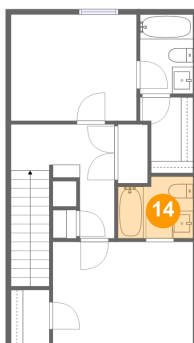

14 Floor 2 - Bath

Dimensions: 7'1" x 5'10"
Area: 39 sq. ft
Counted as living area: Yes

Heated: Yes
Finished: Yes
Enclosed: Yes
Contiguous: Yes
Permitted: Yes
Wet space: Yes
Addition: No
Conversion: No