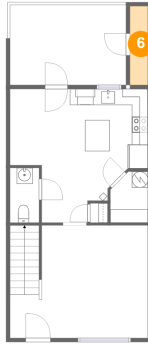

4 Floor 1 - Kitchen

Dimensions: 7'7" x 14'0"
Area: 89 sq. ft
Counted as living area: Yes

Heated: Yes
Finished: Yes
Enclosed: Yes
Contiguous: Yes
Permitted: Yes
Wet space: No
Addition: No
Conversion: No

5 Floor 1 - WC

6 Floor 1 - Room

Dimensions: 2'3" x 9'10"
Area: 22 sq. ft
Counted as living area: No

Heated: Yes
Finished: No
Enclosed: Yes
Contiguous: Yes
Permitted: Yes
Wet space: No
Addition: No
Conversion: No

7 Floor 1 - Pantry