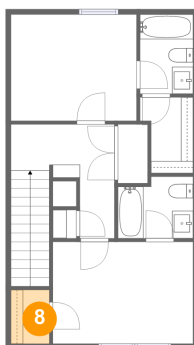

6 Floor 1 - Room

Dimensions: 2'3" x 9'10"
Area: 22 sq. ft
Counted as living area: No

Heated: Yes
Finished: No
Enclosed: Yes
Contiguous: Yes
Permitted: Yes
Wet space: No
Addition: No
Conversion: No

7 Floor 1 - Pantry

Dimensions: 4'8" x 6'5"
Area: 27 sq. ft
Counted as living area: Yes

Heated: Yes
Finished: Yes
Enclosed: Yes
Contiguous: Yes
Permitted: Yes
Wet space: No
Addition: No
Conversion: No

8 Floor 2 - W.I.C.

Dimensions: 3'8" x 5'1"
Area: 19 sq. ft
Counted as living area: Yes