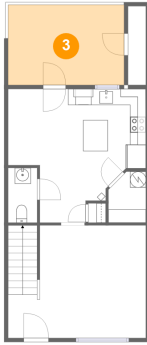

**1713 Red Jacket Drive, Antioch, Davidson County,
Tennessee, United States, 37013**

3 Floor 1 - Patio

Dimensions: 14'6" x 10'0"
Area: 146 sq. ft
Counted as living area: No

Heated: No
Finished: Yes
Enclosed: No
Contiguous: Yes
Permitted: Yes
Wet space: No
Addition: No
Conversion: No