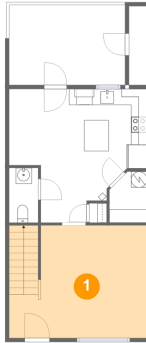

**1713 Red Jacket Drive, Antioch, Davidson County,
Tennessee, United States, 37013**

1 Floor 1 - Living Room

Dimensions: 17'3" x 14'1"
Area: 241 sq. ft
Counted as living area: Yes

Heated: Yes
Finished: Yes
Enclosed: Yes
Contiguous: Yes
Permitted: Yes
Wet space: No
Addition: No
Conversion: No