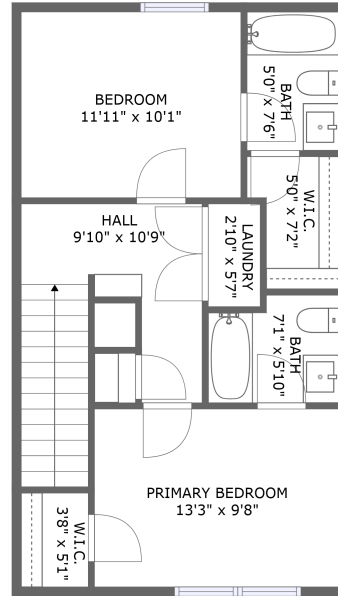

FLOOR 2

Property summary

0 Garages

2 Bedrooms

2 Bathrooms

1 Half baths

2 Floors

1,144 Gross living area sqft

1,321 Total sqft