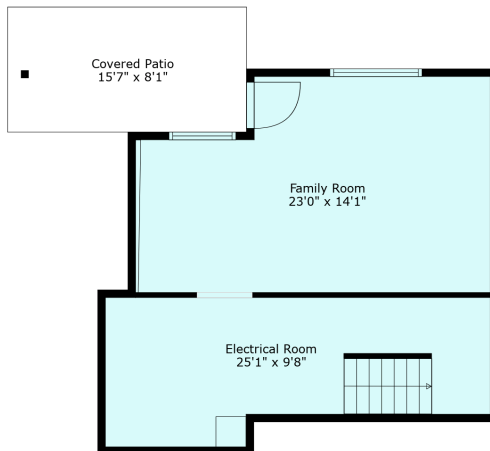

25 47315 Sylvan Dr

Sabrina Vandenberg PREC
sabrina@chilliwackproperties.net

Floor 3

Estimated Areas:

Below Main: 561 sq. ft (unfinished)

Main Floor: 846 sq. ft

Above Main: 836 sq. ft

Total: 2243 Sq. Ft

25 47315 Sylvan Dr

Sabrina Vandenberg PREC
sabrina@chilliwackproperties.net

Estimated Areas:

Below Main: 561 sq. ft (unfinished)
Main Floor: 846 sq. ft
Above Main: 836 sq. ft
Total: 2243 Sq. Ft

25 47315 Sylvan Dr

Sabrina Vandenberg PREC
sabrina@chilliwackproperties.net

Estimated Areas:
Below Main: 561 sq. ft (unfinished)
Main Floor: 846 sq. ft
Above Main: 836 sq. ft
Total: 2243 Sq. Ft

25 47315 Sylvan Dr

Sabrina Vandenberg PREC
sabrina@chilliwackproperties.net

Estimated Areas:

- Below Main: 561 sq. ft (unfinished)
- Main Floor: 846 sq. ft
- Above Main: 836 sq. ft
- Total: 2243 Sq. Ft**