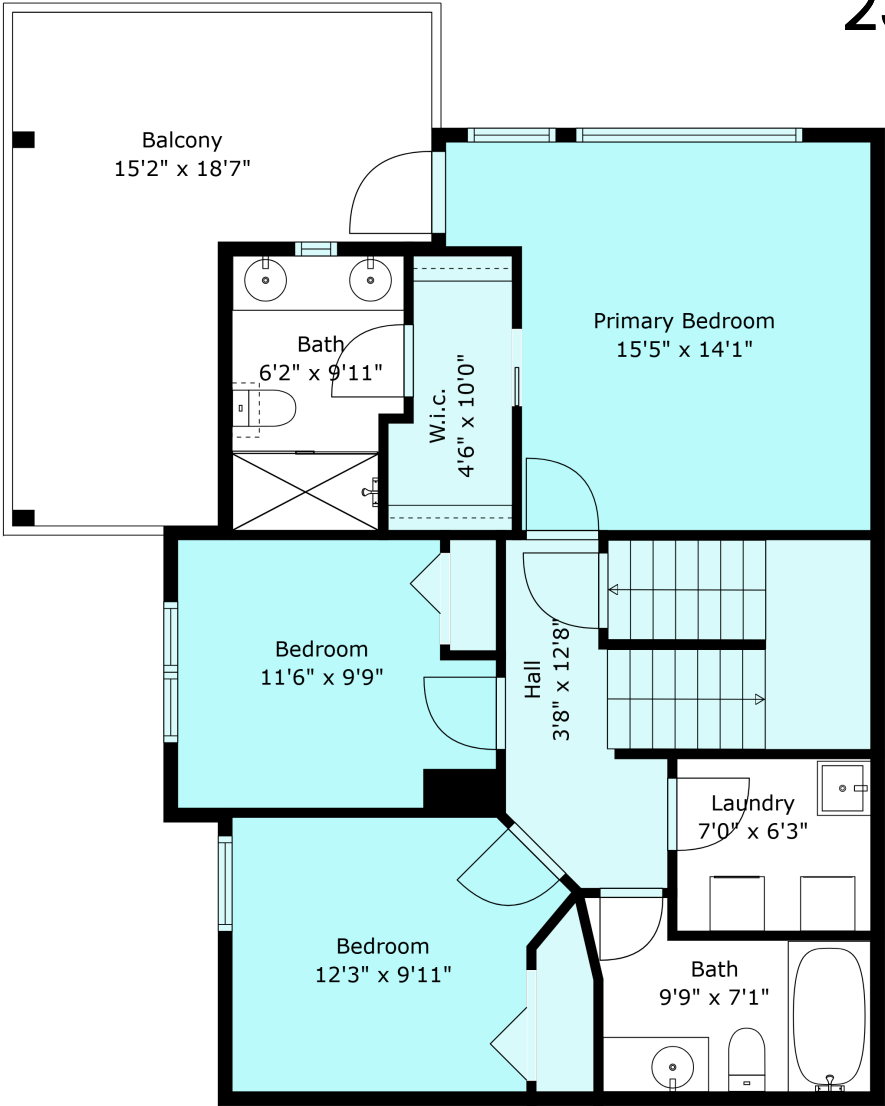

25 47315 Sylvan Dr

Sabrina Vandenberg PREC
sabrina@chilliwackproperties.net

Floor 3

Estimated Areas:

Below Main: 561 sq. ft (unfinished)

Main Floor: 846 sq. ft

Above Main: 836 sq. ft

Total: 2243 Sq. Ft

25 47315 Sylvan Dr

Sabrina Vandenberg PREC
sabrina@chilliwackproperties.net

Estimated Areas:

Below Main: 561 sq. ft (unfinished)
Main Floor: 846 sq. ft
Above Main: 836 sq. ft
Total: 2243 Sq. Ft

25 47315 Sylvan Dr

Sabrina Vandenberg PREC
sabrina@chilliwackproperties.net

Estimated Areas:
Below Main: 561 sq. ft (unfinished)
Main Floor: 846 sq. ft
Above Main: 836 sq. ft
Total: 2243 Sq. Ft

25 47315 Sylvan Dr

Sabrina Vandenberg PREC
sabrina@chilliwackproperties.net

Estimated Areas:

- Below Main: 561 sq. ft (unfinished)
- Main Floor: 846 sq. ft
- Above Main: 836 sq. ft
- Total: 2243 Sq. Ft**