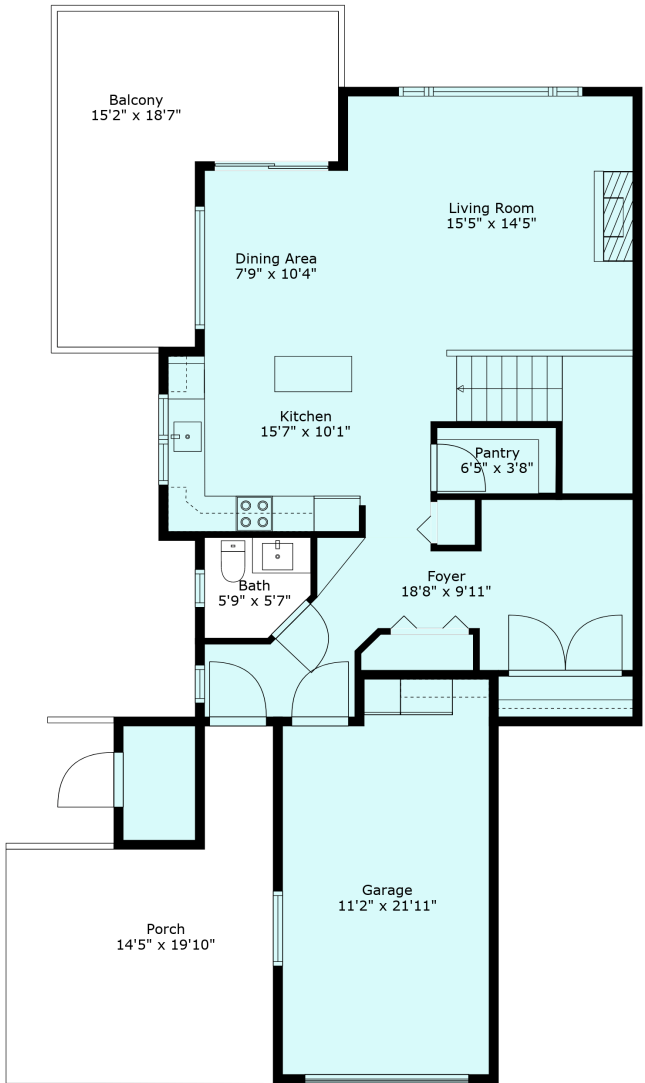

25 47315 Sylvan Dr

Sabrina Vandenberg PREC
sabrina@chilliwackproperties.net

Floor 3

Estimated Areas:

Below Main: 561 sq. ft (unfinished)

Main Floor: 846 sq. ft

Above Main: 836 sq. ft

Total: 2243 Sq. Ft

25 47315 Sylvan Dr

Sabrina Vandenberg PREC
sabrina@chilliwackproperties.net

Estimated Areas:

Below Main: 561 sq. ft (unfinished)
Main Floor: 846 sq. ft
Above Main: 836 sq. ft
Total: 2243 Sq. Ft

25 47315 Sylvan Dr

Sabrina Vandenberg PREC
sabrina@chilliwackproperties.net

Estimated Areas:
Below Main: 561 sq. ft (unfinished)
Main Floor: 846 sq. ft
Above Main: 836 sq. ft
Total: 2243 Sq. Ft

25 47315 Sylvan Dr

Sabrina Vandenberg PREC
sabrina@chilliwackproperties.net

Estimated Areas:

- Below Main: 561 sq. ft (unfinished)
- Main Floor: 846 sq. ft
- Above Main: 836 sq. ft
- Total: 2243 Sq. Ft**