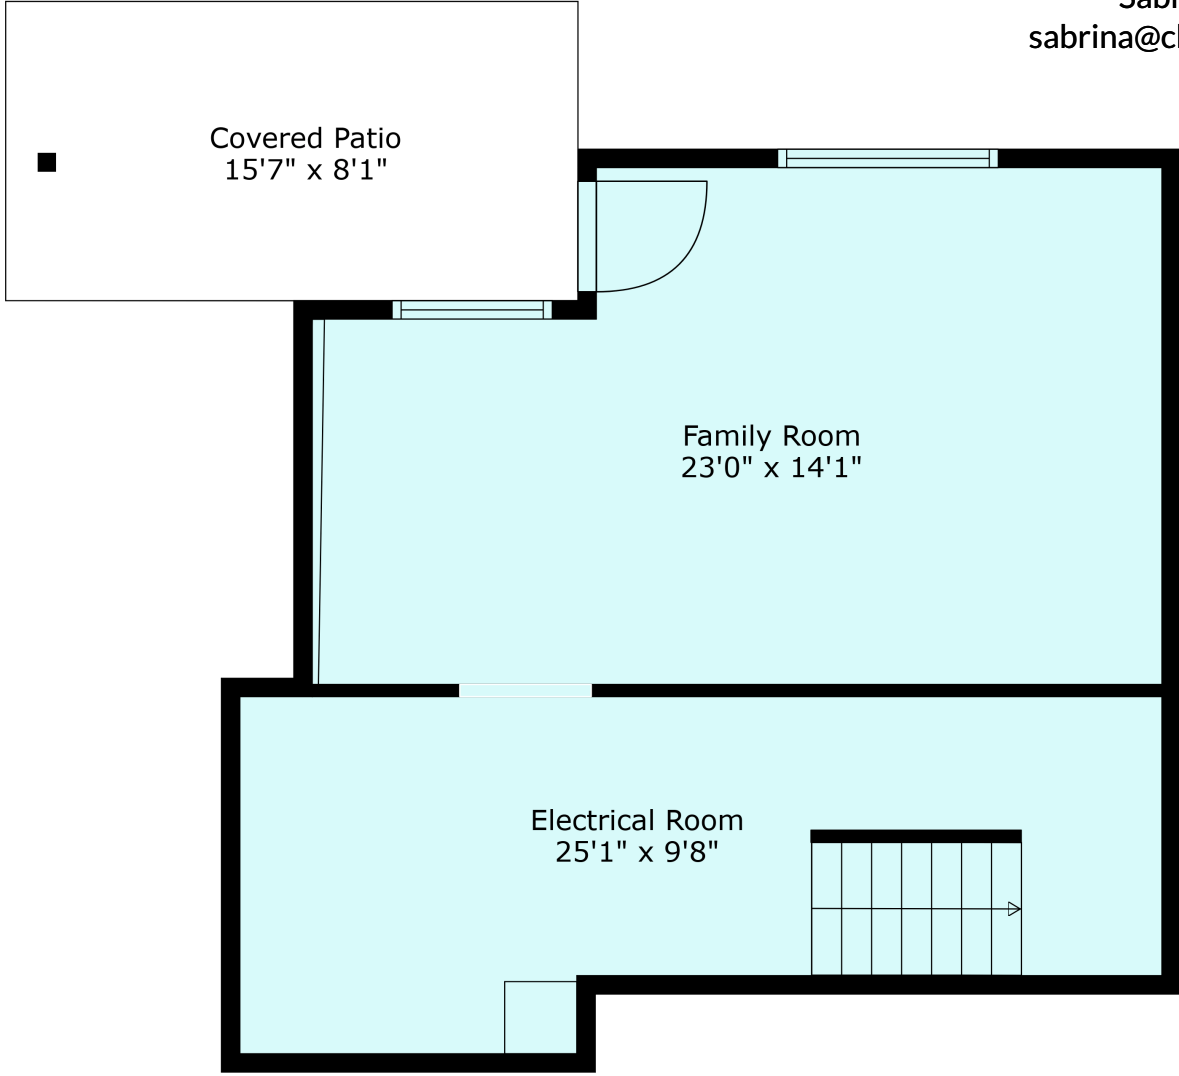

25 47315 Sylvan Dr

Sabrina Vandenberg PREC
sabrina@chilliwackproperties.net

Floor 3

Estimated Areas:

Below Main: 561 sq. ft (unfinished)

Main Floor: 846 sq. ft

Above Main: 836 sq. ft

Total: 2243 Sq. Ft

25 47315 Sylvan Dr

Sabrina Vandenberg PREC
sabrina@chilliwackproperties.net

Estimated Areas:

Below Main: 561 sq. ft (unfinished)
Main Floor: 846 sq. ft
Above Main: 836 sq. ft
Total: 2243 Sq. Ft

25 47315 Sylvan Dr

Sabrina Vandenberg PREC
sabrina@chilliwackproperties.net

Estimated Areas:
Below Main: 561 sq. ft (unfinished)
Main Floor: 846 sq. ft
Above Main: 836 sq. ft
Total: 2243 Sq. Ft

25 47315 Sylvan Dr

Sabrina Vandenberg PREC
sabrina@chilliwackproperties.net

Estimated Areas:

- Below Main: 561 sq. ft (unfinished)
- Main Floor: 846 sq. ft
- Above Main: 836 sq. ft
- Total: 2243 Sq. Ft**