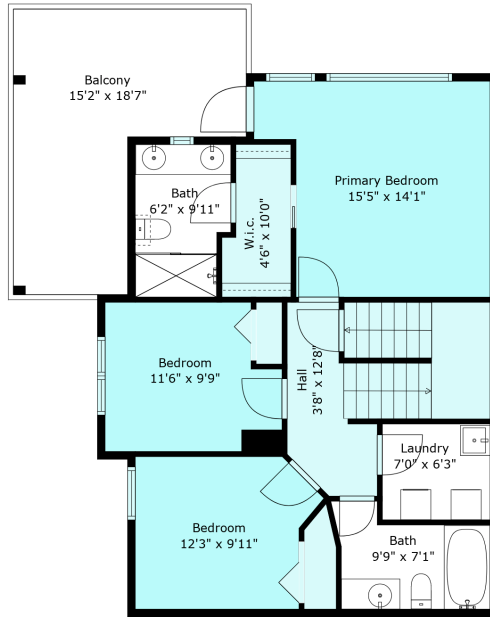

25 47315 Sylvan Dr

Sabrina Vandenberg PREC
sabrina@chilliwackproperties.net

Floor 3

Estimated Areas:

Below Main: 561 sq. ft (unfinished)

Main Floor: 846 sq. ft

Above Main: 836 sq. ft

Total: 2243 Sq. Ft

25 47315 Sylvan Dr

Sabrina Vandenberg PREC
sabrina@chilliwackproperties.net

Estimated Areas:

Below Main: 561 sq. ft (unfinished)
Main Floor: 846 sq. ft
Above Main: 836 sq. ft
Total: 2243 Sq. Ft

25 47315 Sylvan Dr

Sabrina Vandenberg PREC
sabrina@chilliwackproperties.net

Estimated Areas:
Below Main: 561 sq. ft (unfinished)
Main Floor: 846 sq. ft
Above Main: 836 sq. ft
Total: 2243 Sq. Ft

25 47315 Sylvan Dr

Sabrina Vandenberg PREC
sabrina@chilliwackproperties.net

Estimated Areas:

- Below Main: 561 sq. ft (unfinished)
- Main Floor: 846 sq. ft
- Above Main: 836 sq. ft
- Total: 2243 Sq. Ft**