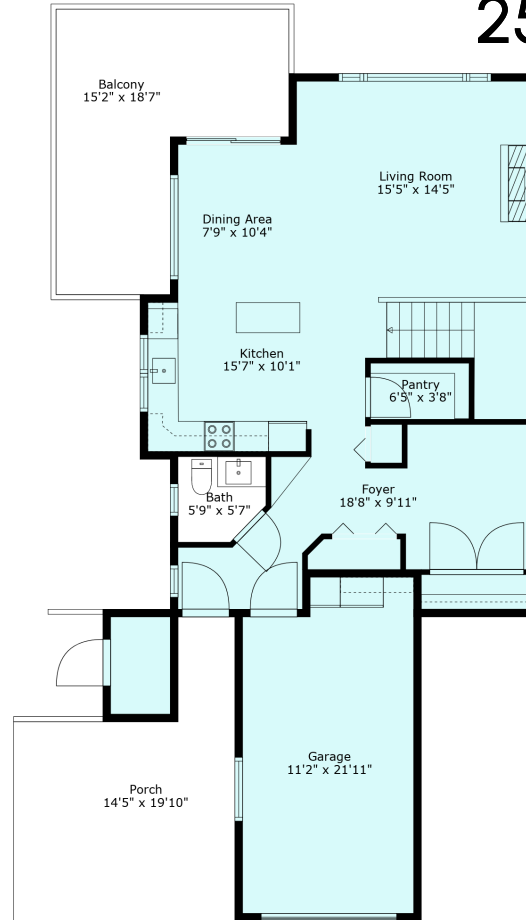

25 47315 Sylvan Dr

Sabrina Vandenberg PREC
sabrina@chilliwackproperties.net

Floor 3

Estimated Areas:

Below Main: 561 sq. ft (unfinished)

Main Floor: 846 sq. ft

Above Main: 836 sq. ft

Total: 2243 Sq. Ft

25 47315 Sylvan Dr

Sabrina Vandenberg PREC
sabrina@chilliwackproperties.net

Estimated Areas:

Below Main: 561 sq. ft (unfinished)
Main Floor: 846 sq. ft
Above Main: 836 sq. ft
Total: 2243 Sq. Ft

25 47315 Sylvan Dr

Sabrina Vandenberg PREC
sabrina@chilliwackproperties.net

Estimated Areas:
Below Main: 561 sq. ft (unfinished)
Main Floor: 846 sq. ft
Above Main: 836 sq. ft
Total: 2243 Sq. Ft

25 47315 Sylvan Dr

Sabrina Vandenberg PREC
sabrina@chilliwackproperties.net

Estimated Areas:

- Below Main: 561 sq. ft (unfinished)
- Main Floor: 846 sq. ft
- Above Main: 836 sq. ft
- Total: 2243 Sq. Ft**