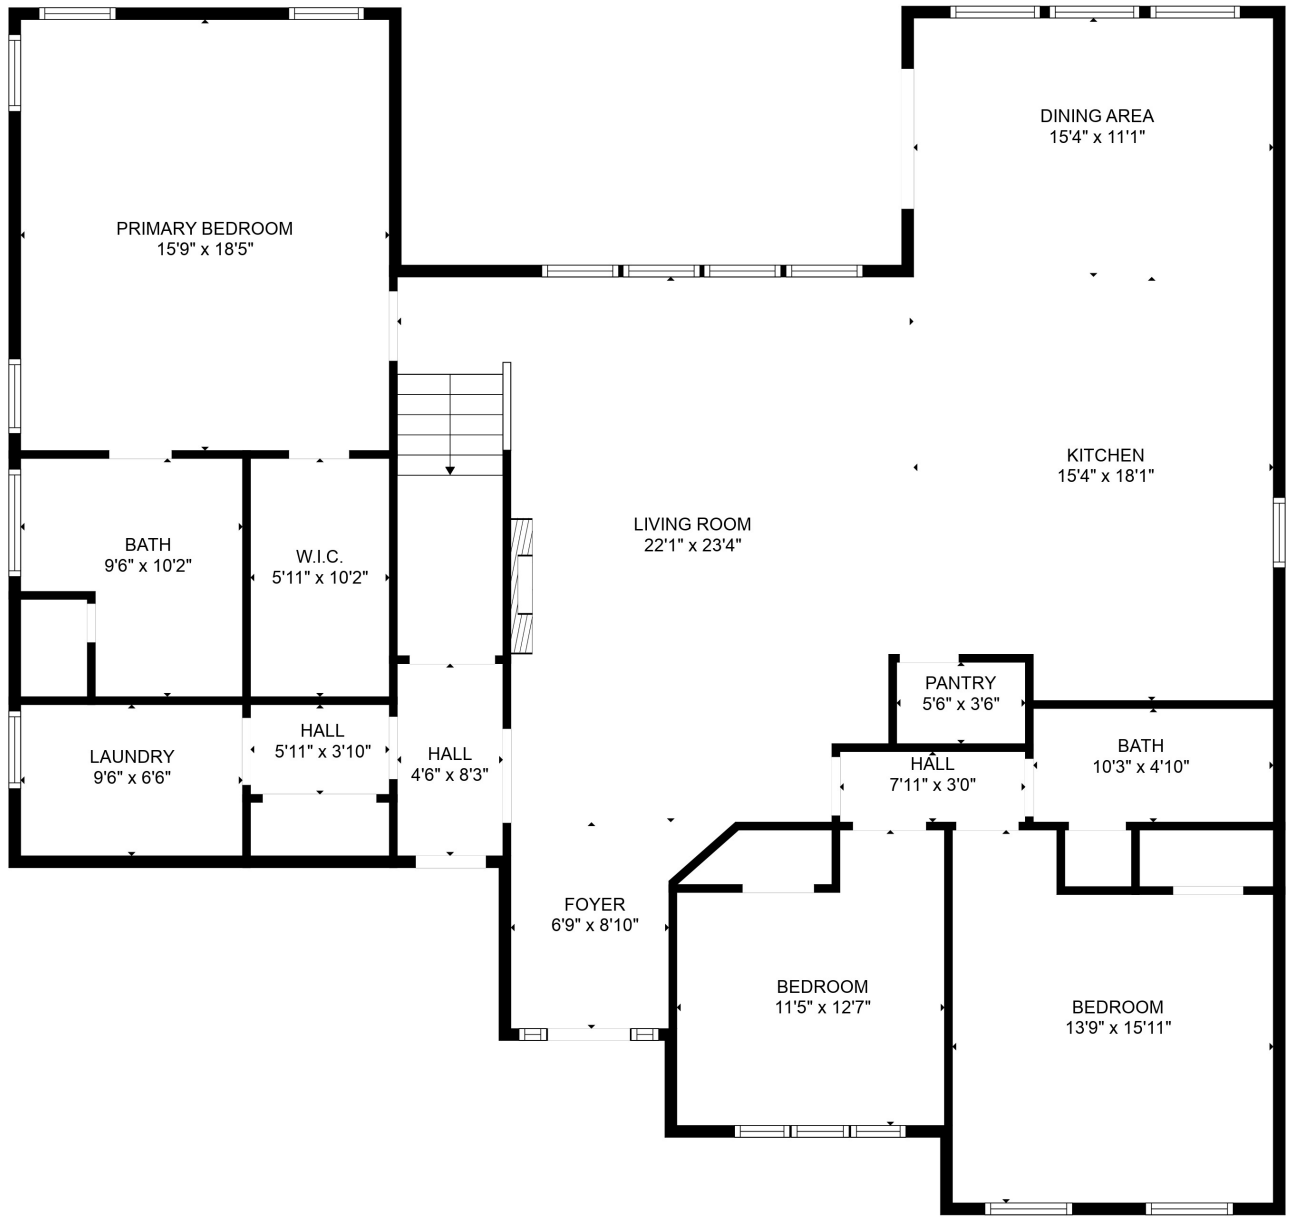

BEDROOM
20'7" x 14'9"

FLOOR PLAN CREATED BY CUBICASA APP. MEASUREMENTS DEEMED HIGHLY RELIABLE BUT NOT GUARANTEED.