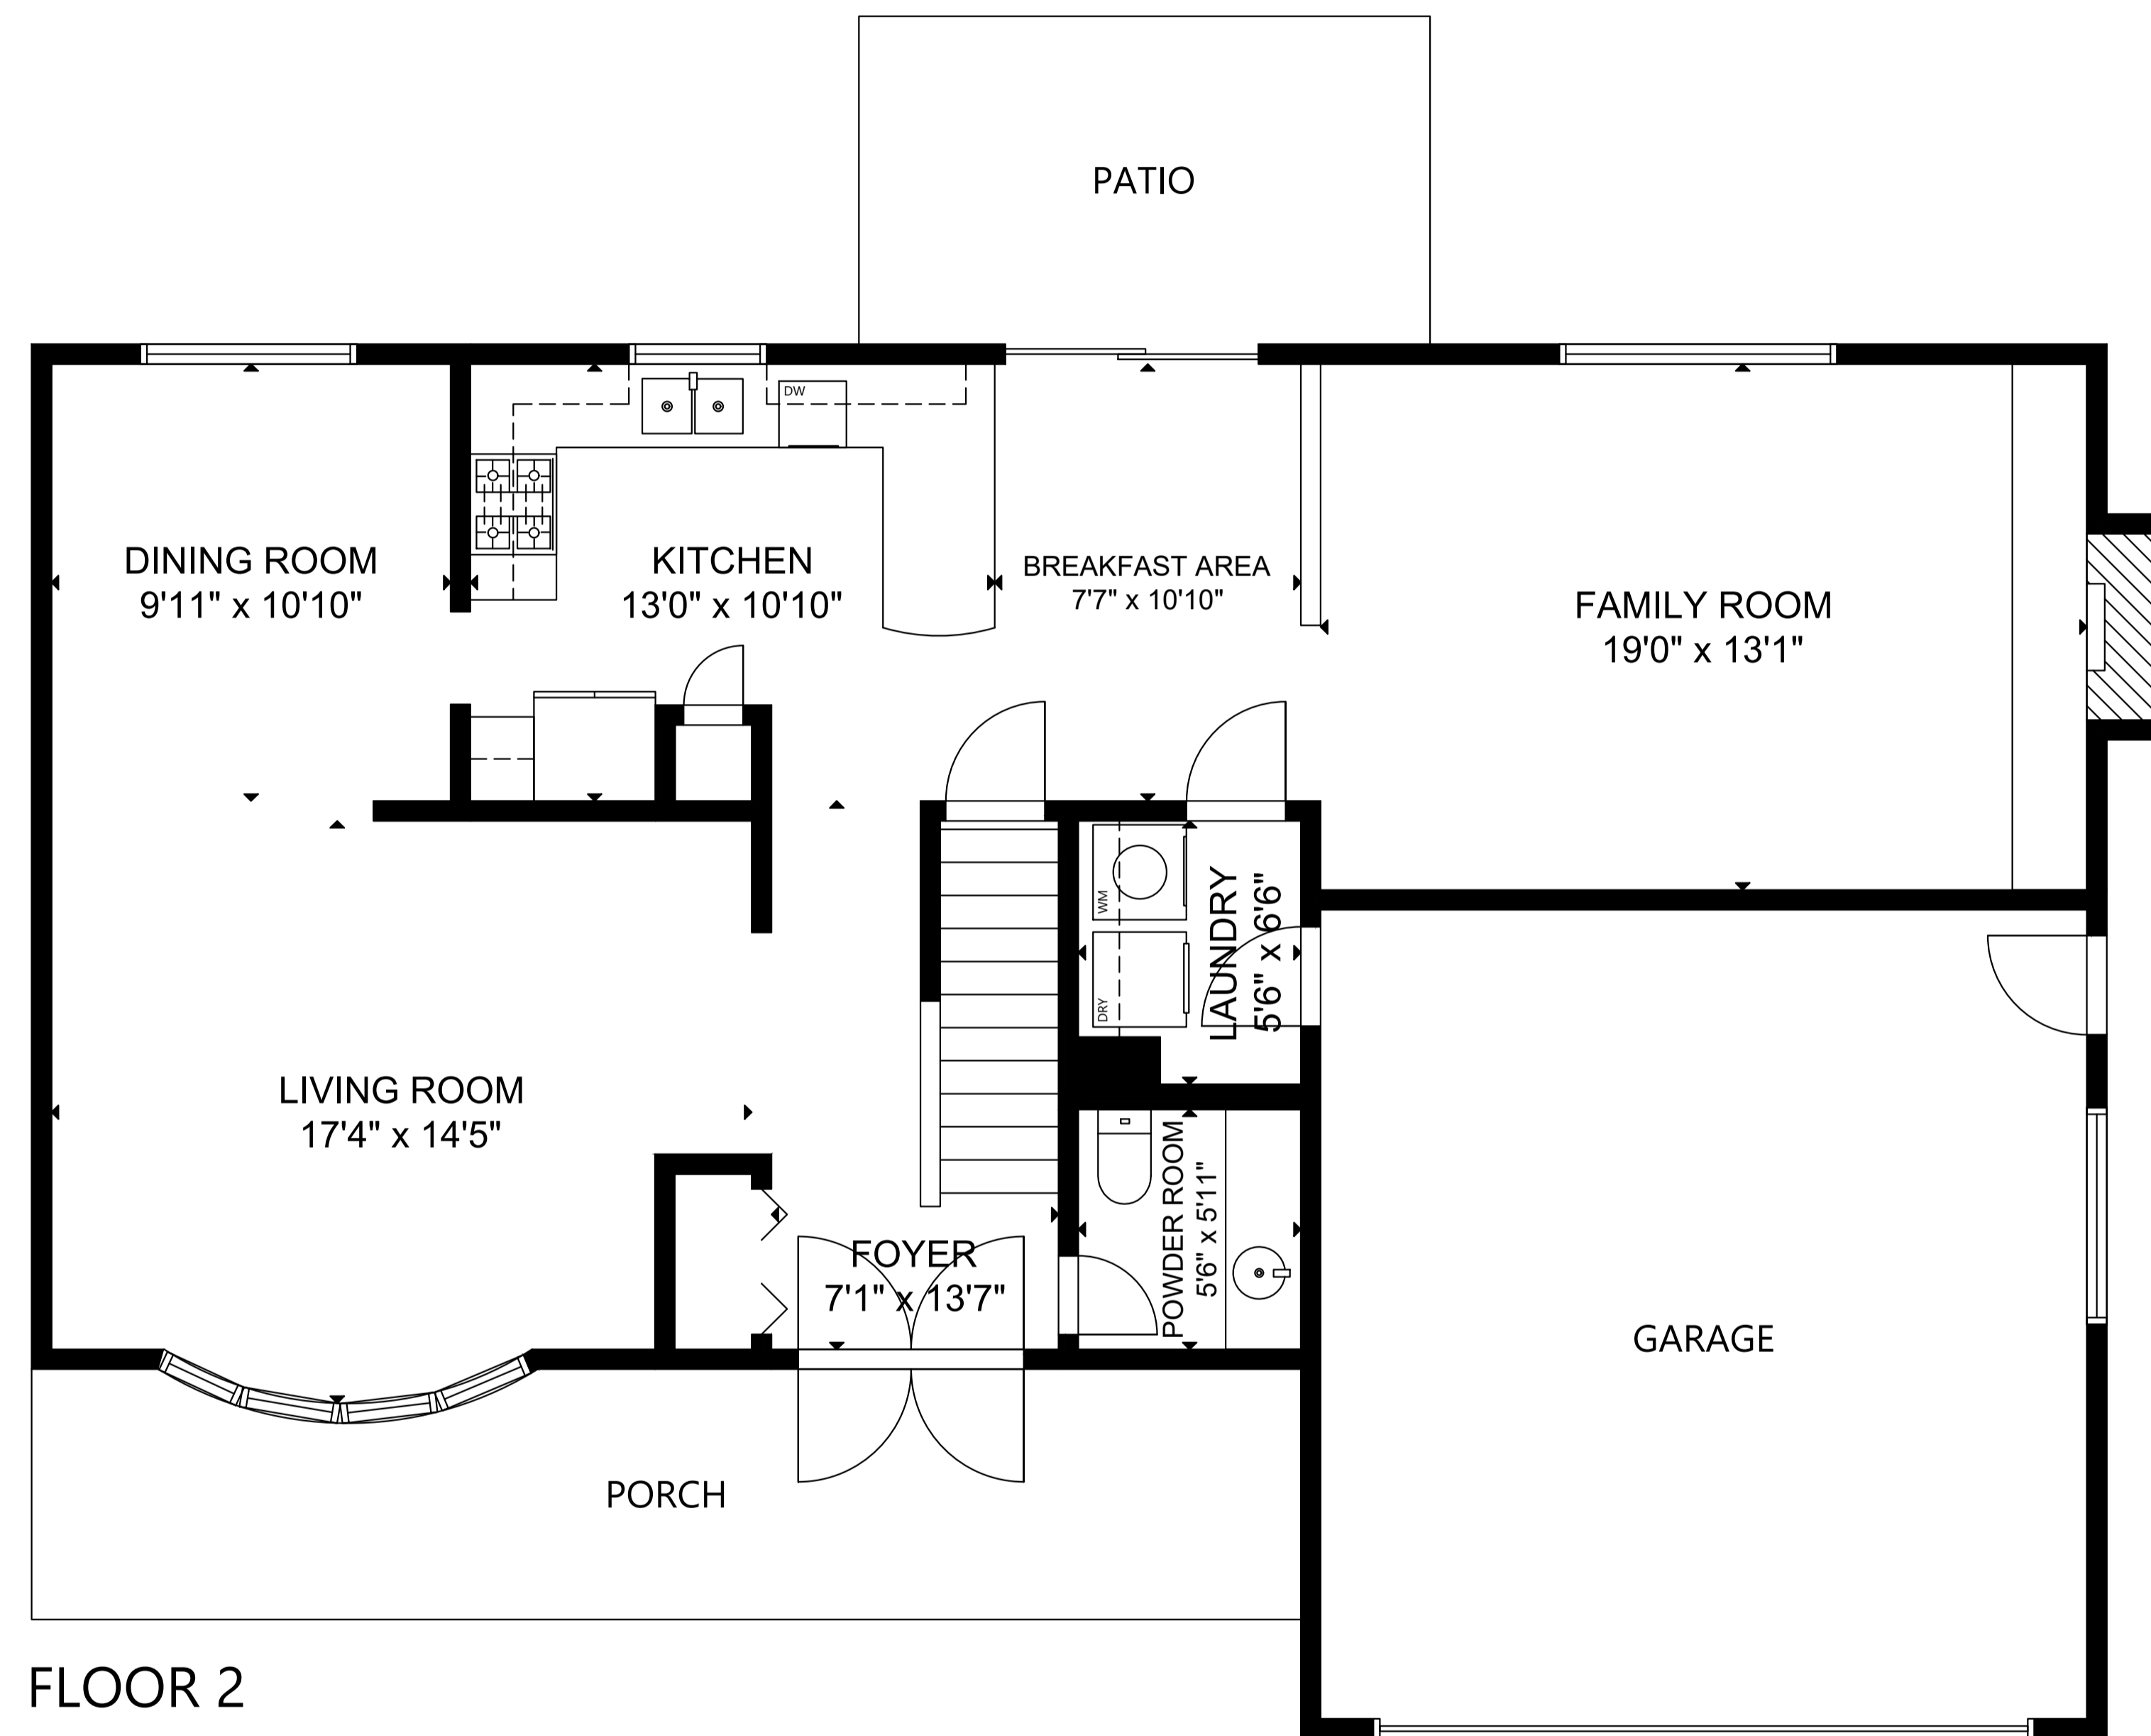

FLOOR 1

FLOOR 2

FLOOR 3

GROSS INTERNAL AREA
 TOTAL: 2,725 sq ft
 FLOOR 1: 737 sq ft, FLOOR 2: 1,030 sq ft
 FLOOR 3: 958 sq ft

SIZE AND DIMENSIONS ARE APPROXIMATE, ACTUAL MAY VARY.