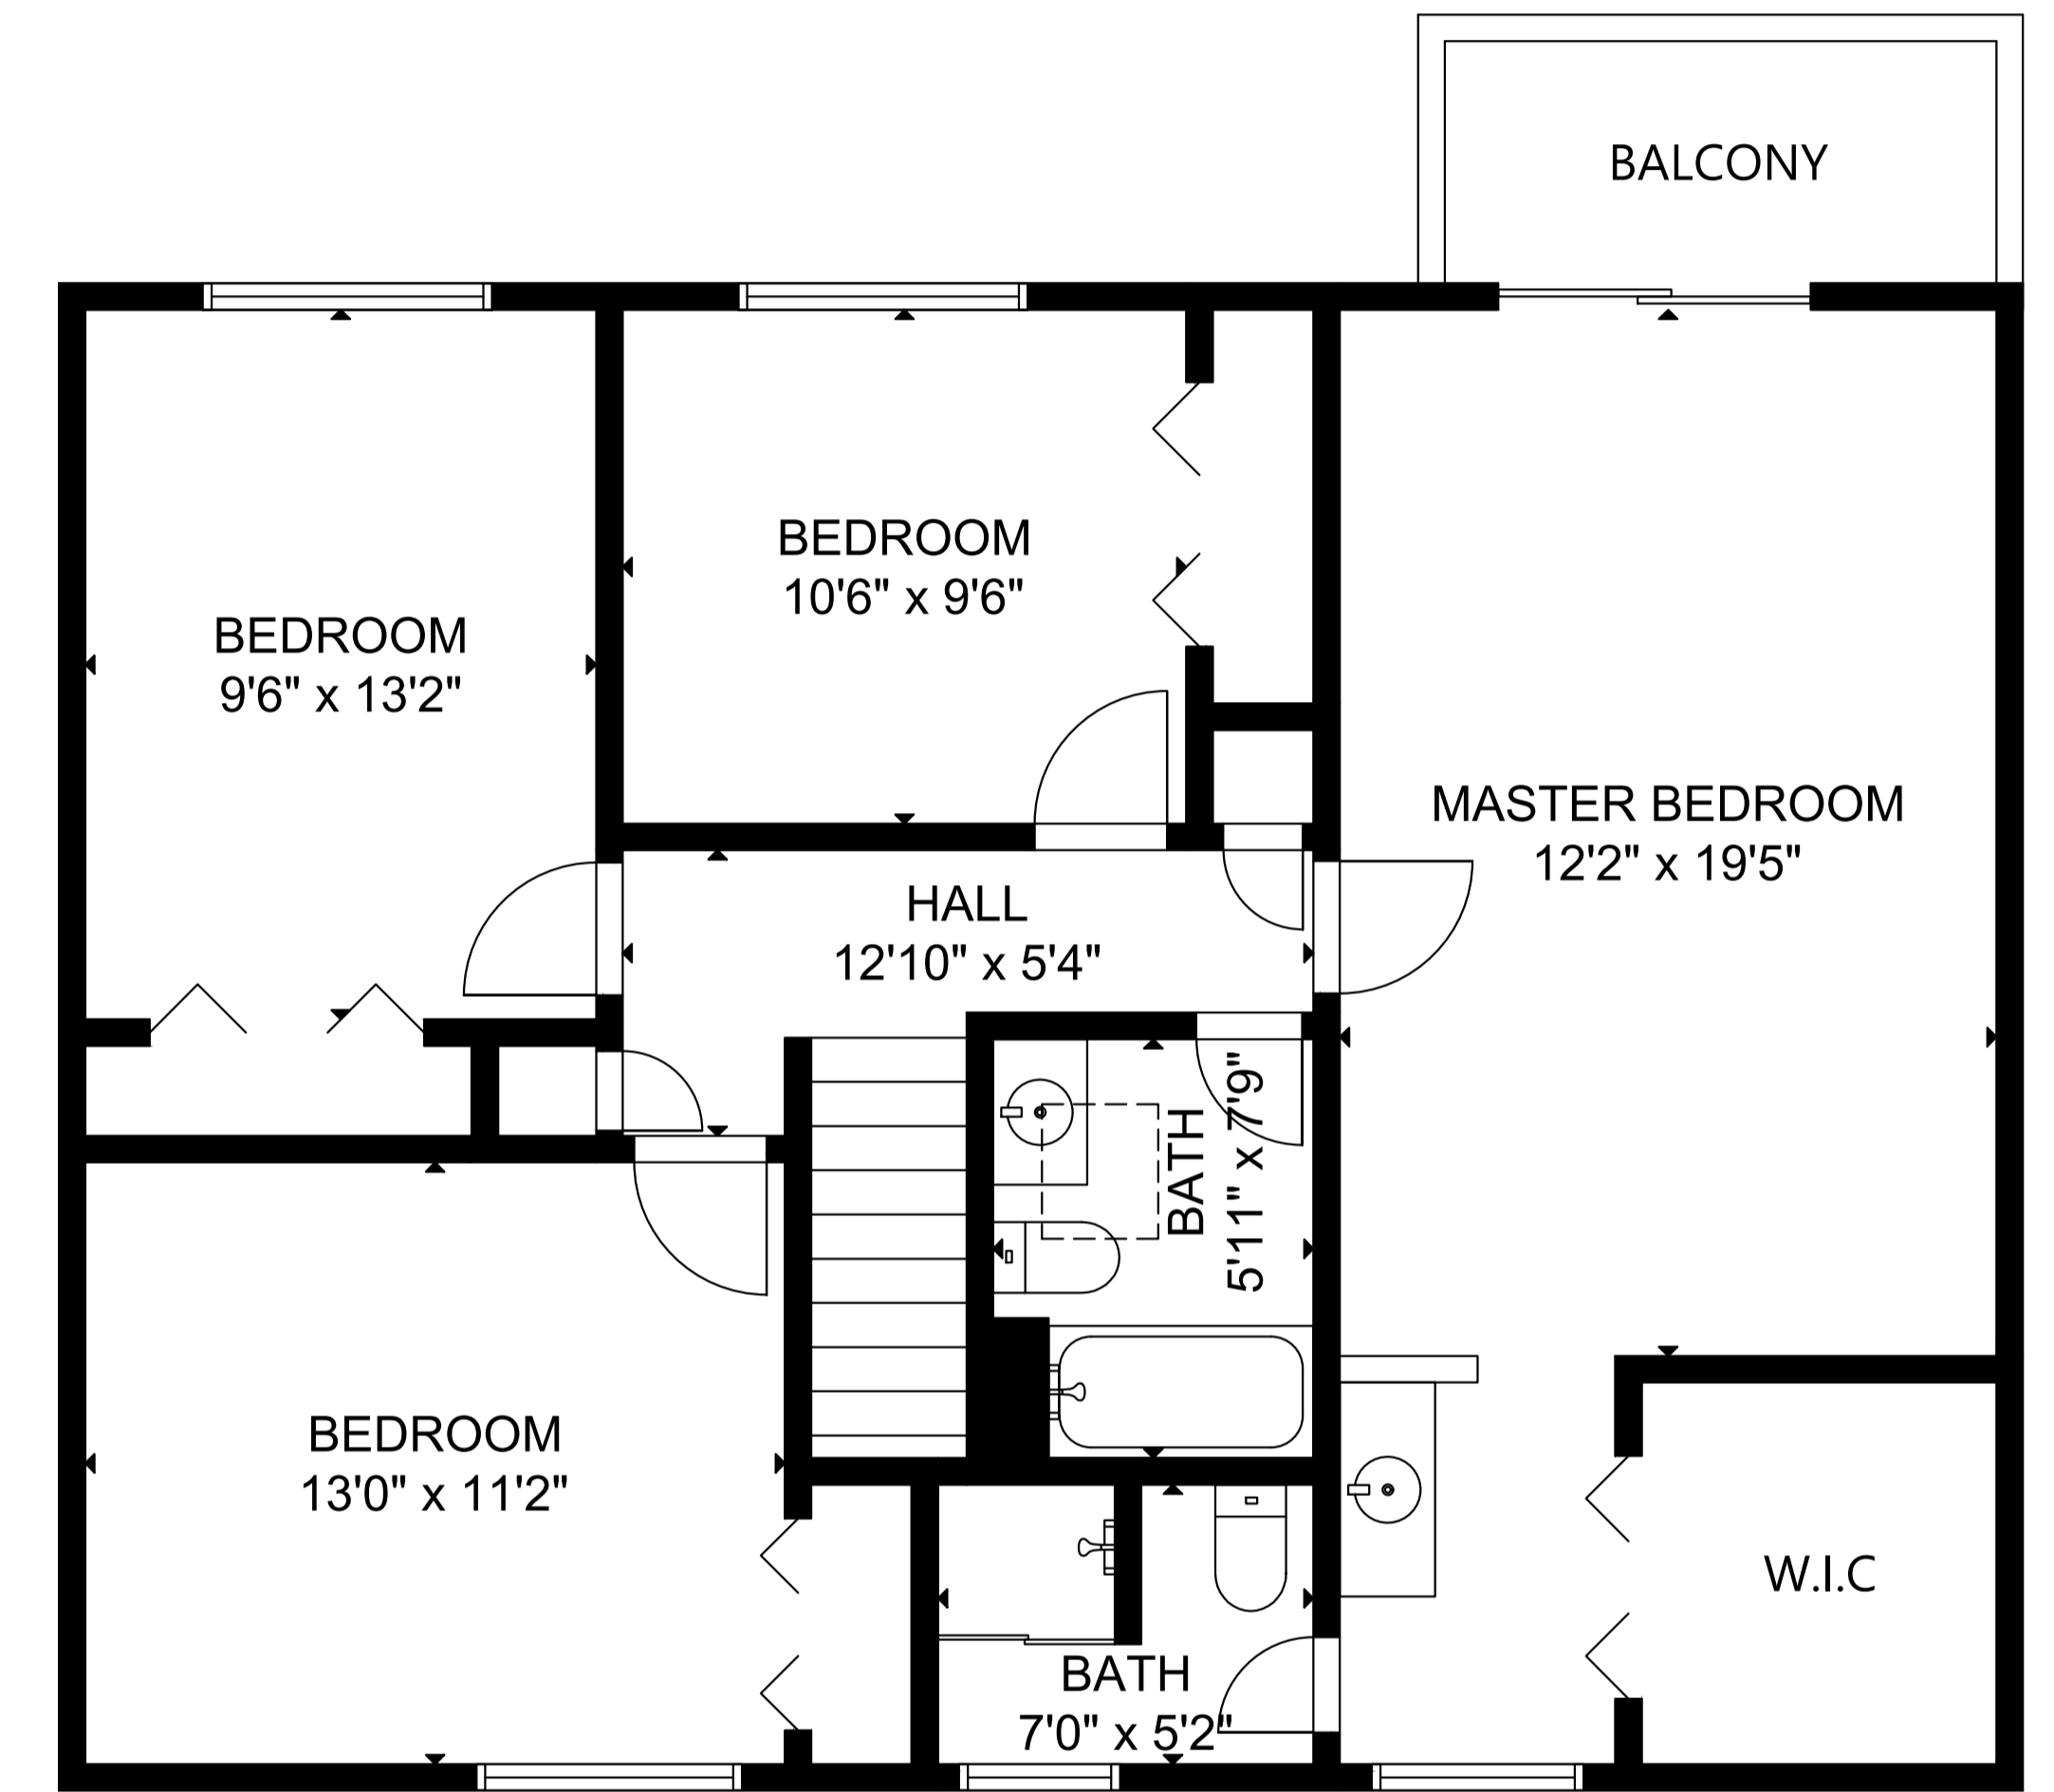

FLOOR 1

FLOOR 2

FLOOR 3

GROSS INTERNAL AREA
 TOTAL: 2,725 sq ft
 FLOOR 1: 737 sq ft, FLOOR 2: 1,030 sq ft
 FLOOR 3: 958 sq ft

SIZE AND DIMENSIONS ARE APPROXIMATE, ACTUAL MAY VARY.