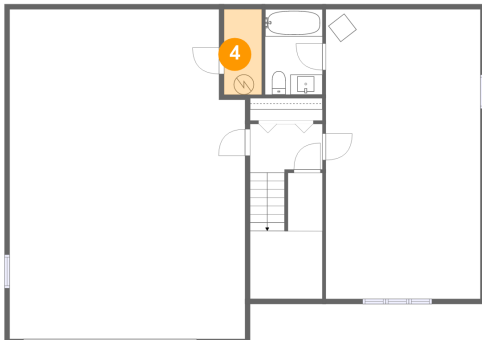

4 Floor 1 - Electrical Room

Dimensions: 3'9" x 8'5"
Area: 32 sq. ft
Counted as Living Area: No

Heated: No
Finished: No
Enclosed: Yes
Contiguous: Yes
Permitted: Yes
Wet Space: No
Addition: No
Conversion: No