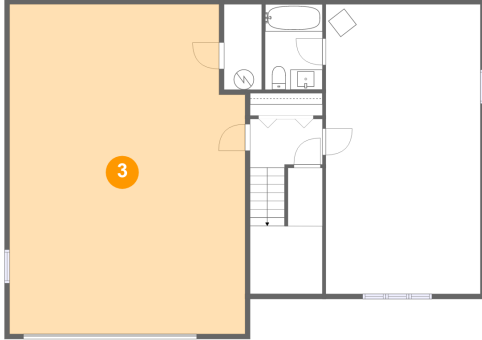

705 Mecca Street Northeast, Mecca Gardens, Roanoke, Roanoke, Virginia, United States,

3 Floor 1 - Garage

Dimensions: 23'4" x 32'9"
Area: 742 sq. ft
Counted as Living Area: No

Heated: No
Finished: No
Enclosed: Yes
Contiguous: Yes
Permitted: Yes
Wet Space: No
Addition: No
Conversion: No