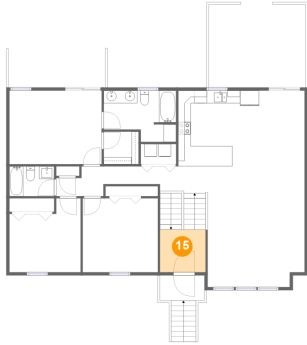

705 Mecca Street Northeast, Mecca Gardens, Roanoke, Roanoke, Virginia, United States,

15 Floor 2 - Foyer

Dimensions: 7'2" x 6'9"
Area: 49 sq. ft
Counted as Living Area:
Yes

Heated: Yes
Finished: Yes
Enclosed: Yes
Contiguous:
Yes
Permitted: Yes
Wet Space: No
Addition: No
Conversion: No