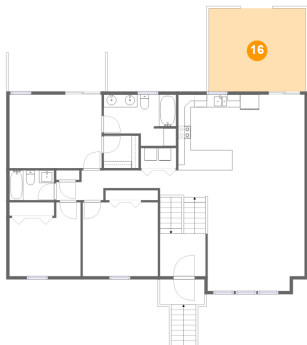

16 Floor 2 - Deck

Dimensions: 15'4" x 13'2"
Area: 202 sq. ft
Counted as Living Area: No

Heated: No
Finished: Yes
Enclosed: No
Contiguous: Yes
Permitted: Yes
Wet Space: No
Addition: No
Conversion: No