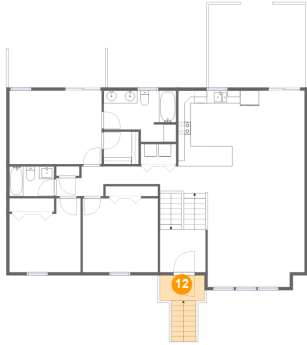

705 Mecca Street Northeast, Mecca Gardens, Roanoke, Roanoke, Virginia, United States,

12 Floor 2 - Porch

Dimensions: 7'1" x 4'0"
Area: 54 sq. ft
Counted as Living Area: No

Heated: No
Finished: Yes
Enclosed: No
Contiguous: Yes
Permitted: Yes
Wet Space: No
Addition: No
Conversion: No