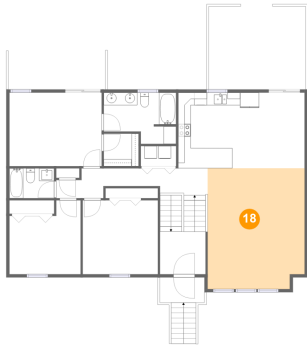

705 Mecca Street Northeast, Mecca Gardens, Roanoke, Roanoke, Virginia, United States,

18 Floor 2 - Living Room

Dimensions: 15'4" x 19'2"
Area: 288 sq. ft
Counted as Living Area:
Yes

Heated: Yes
Finished: Yes
Enclosed: Yes
Contiguous:
Yes
Permitted: Yes
Wet Space: No
Addition: No
Conversion: No