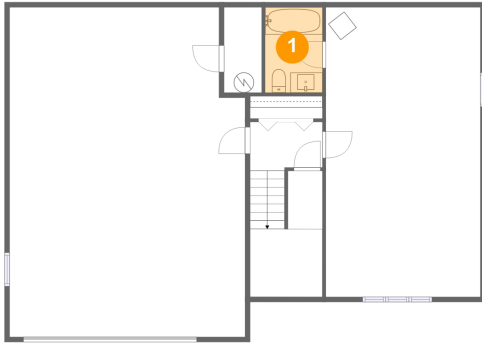

705 Mecca Street Northeast, Mecca Gardens, Roanoke, Roanoke, Virginia, United States,

1 Floor 1 - Bath

Dimensions: 5'8" x 8'6"
Area: 48 sq. ft
Counted as Living Area:
Yes

Heated: Yes
Finished: Yes
Enclosed: Yes
Contiguous:
Yes
Permitted: Yes
Wet Space: Yes
Addition: No
Conversion: No