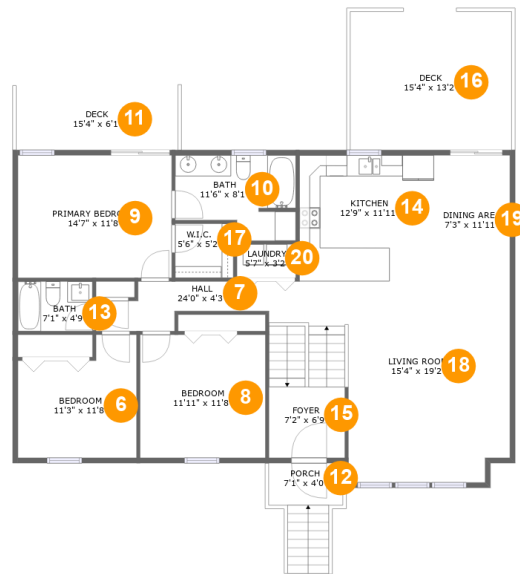

**705 Mecca Street Northeast, Mecca Gardens, Roanoke, Roanoke, Virginia, United States,**

**Room Dimensions**

**Floor 1**

**Total sqft: 1518**

**Living area: 695**

#	Room name	Dimensions	Area (sqft)	Counted as Living Area
1	Bath	5'8" x 8'6"	48 sq. ft	Yes
2	Recreation Room	15'4" x 28'9"	441 sq. ft	Yes
3	Garage	23'4" x 32'9"	742 sq. ft	No
4	Electrical Room	3'9" x 8'5"	32 sq. ft	No
5	Hall	7'2" x 4'10"	122 sq. ft	Yes

## Room Dimensions

Floor 2

Total sqft: 1804

Living area: 1454

#	Room name	Dimensions	Area (sqft)	Counted as Living Area
6	Bedroom	11'3" x 11'8"	114 sq. ft	Yes
7	Hall	24'0" x 4'3"	129 sq. ft	Yes
8	Bedroom	11'11" x 11'8"	139 sq. ft	Yes
9	Primary Bedroom	14'7" x 11'8"	170 sq. ft	Yes
10	Bath	11'6" x 8'1"	80 sq. ft	Yes
11	Deck	15'4" x 6'1"	94 sq. ft	No
12	Porch	7'1" x 4'0"	54 sq. ft	No
13	Bath	7'1" x 4'9"	34 sq. ft	Yes
14	Kitchen	12'9" x 11'11"	152 sq. ft	Yes
15	Foyer	7'2" x 6'9"	49 sq. ft	Yes
16	Deck	15'4" x 13'2"	202 sq. ft	No