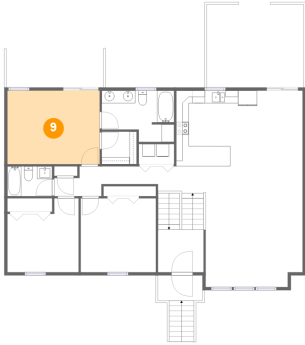

**705 Mecca Street Northeast, Mecca Gardens,
Roanoke, Roanoke, Virginia, United States,**

9 Floor 2 - Primary Bedroom

Dimensions: 14'7" x 11'8"
Area: 170 sq. ft
Counted as Living Area:
Yes

Heated: Yes
Finished: Yes
Enclosed: Yes
Contiguous:
Yes
Permitted: Yes
Wet Space: No
Addition: No
Conversion: No