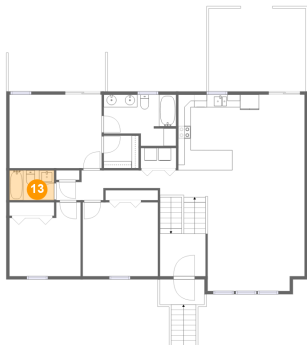

13 Floor 2 - Bath

Dimensions: 7'1" x 4'9"
Area: 34 sq. ft
Counted as Living Area:
Yes

Heated: Yes
Finished: Yes
Enclosed: Yes
Contiguous:
Yes
Permitted: Yes
Wet Space: Yes
Addition: No
Conversion: No