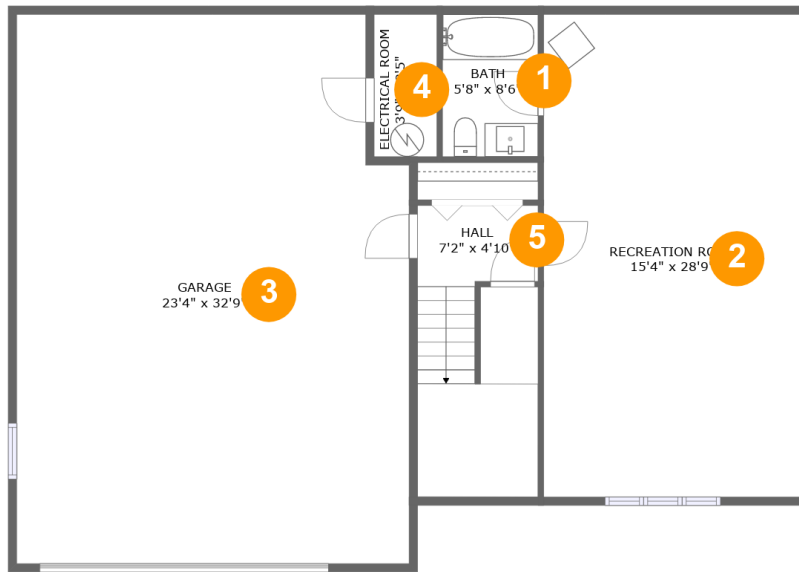

**705 Mecca Street Northeast, Mecca Gardens, Roanoke, Roanoke, Virginia, United States,**

**Room Dimensions**

**Floor 1**

**Total sqft: 1518**

**Living area: 695**

#	Room name	Dimensions	Area (sqft)	Counted as Living Area
1	Bath	5'8" x 8'6"	48 sq. ft	Yes
2	Recreation Room	15'4" x 28'9"	441 sq. ft	Yes
3	Garage	23'4" x 32'9"	742 sq. ft	No
4	Electrical Room	3'9" x 8'5"	32 sq. ft	No
5	Hall	7'2" x 4'10"	122 sq. ft	Yes