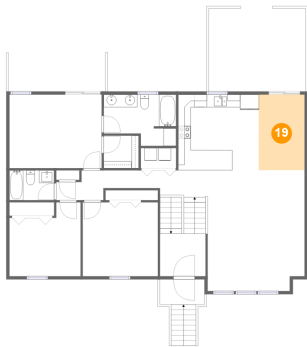

19 Floor 2 - Dining Area

Dimensions: 7'3" x 11'11"
Area: 87 sq. ft
Counted as Living Area:
Yes

Heated: Yes
Finished: Yes
Enclosed: Yes
Contiguous:
Yes
Permitted: Yes
Wet Space: No
Addition: No
Conversion: No