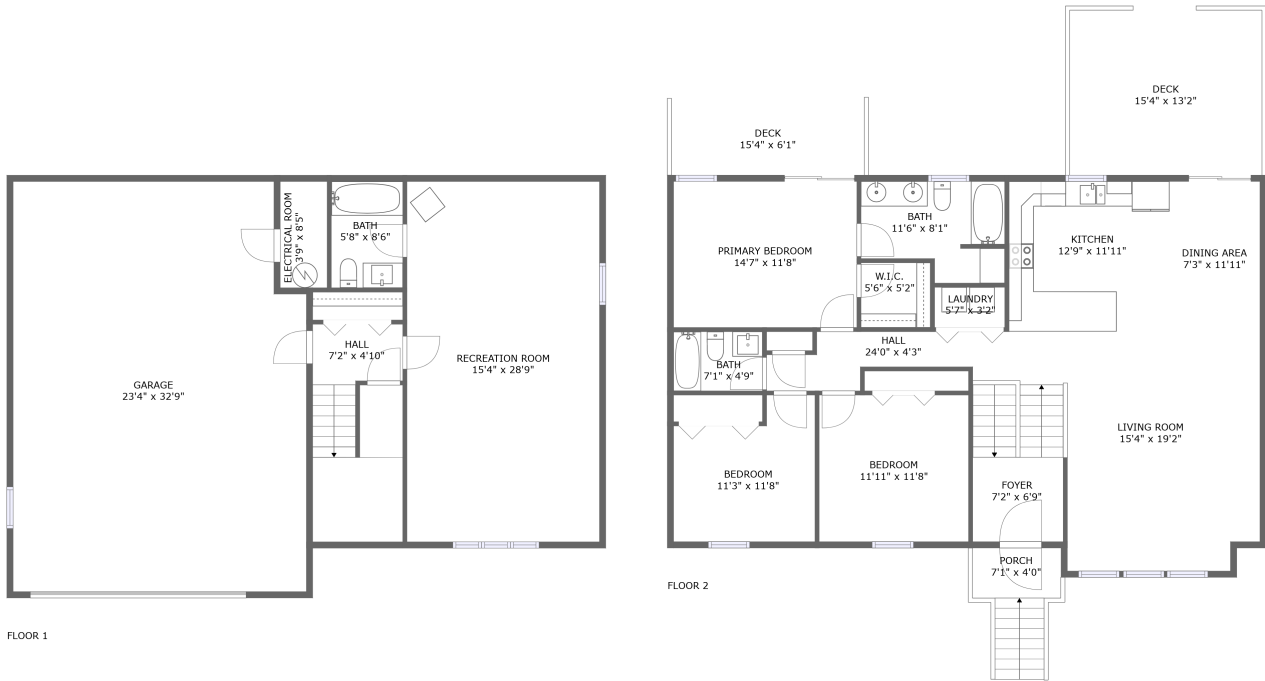

**705 Mecca Street Northeast, Mecca Gardens,
Roanoke, Roanoke, Virginia, United States,**

Property Summary

1 garages
3 bedrooms
3 bathrooms
0 half baths

2 floors
2,149 Gross Living Area sqft
3,322 total sqft