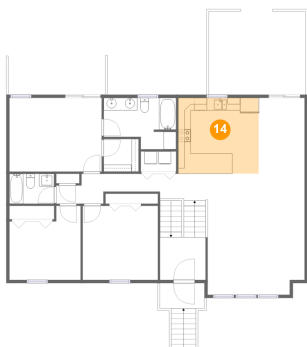

14 Floor 2 - Kitchen

Dimensions: 12'9" x 11'11"
Area: 152 sq. ft
Counted as Living Area:
Yes

Heated: Yes
Finished: Yes
Enclosed: Yes
Contiguous:
Yes
Permitted: Yes
Wet Space: No
Addition: No
Conversion: No