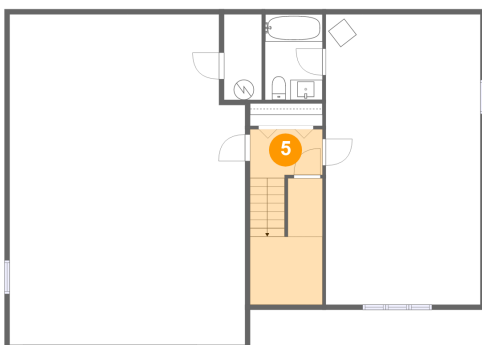

5 Floor 1 - Hall

Dimensions: 7'2" x 4'10"
Area: 122 sq. ft
Counted as Living Area: Yes

Heated: Yes
Finished: Yes
Enclosed: Yes
Contiguous: Yes
Permitted: Yes
Wet Space: No
Addition: No
Conversion: No