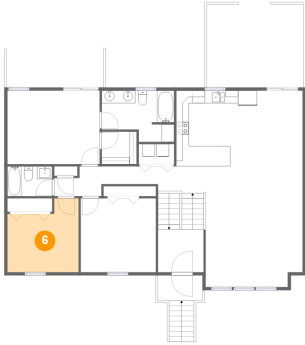

705 Mecca Street Northeast, Mecca Gardens, Roanoke, Roanoke, Virginia, United States,

6 Floor 2 - Bedroom

Dimensions: 11'3" x 11'8"
Area: 114 sq. ft
Counted as Living Area:
Yes

Heated: Yes
Finished: Yes
Enclosed: Yes
Contiguous:
Yes
Permitted: Yes
Wet Space: No
Addition: No
Conversion: No