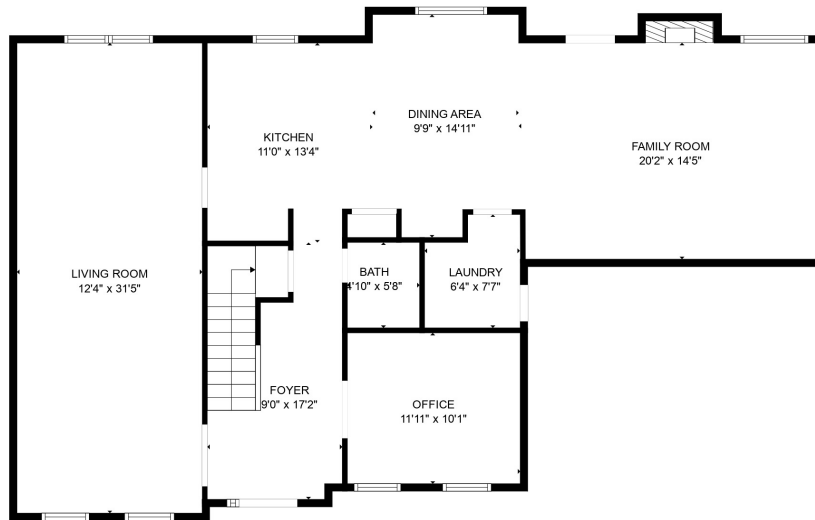

FLOOR 2

FLOOR 1

Total scanned area: 2851 sq. ft

SIZES AND DIMENSIONS ARE APPROXIMATE. ACTUAL MAY VARY.

Total scanned area: 2851 sq. ft

SIZES AND DIMENSIONS ARE APPROXIMATE. ACTUAL MAY VARY.

Total scanned area: 2851 sq. ft

SIZES AND DIMENSIONS ARE APPROXIMATE. ACTUAL MAY VARY.