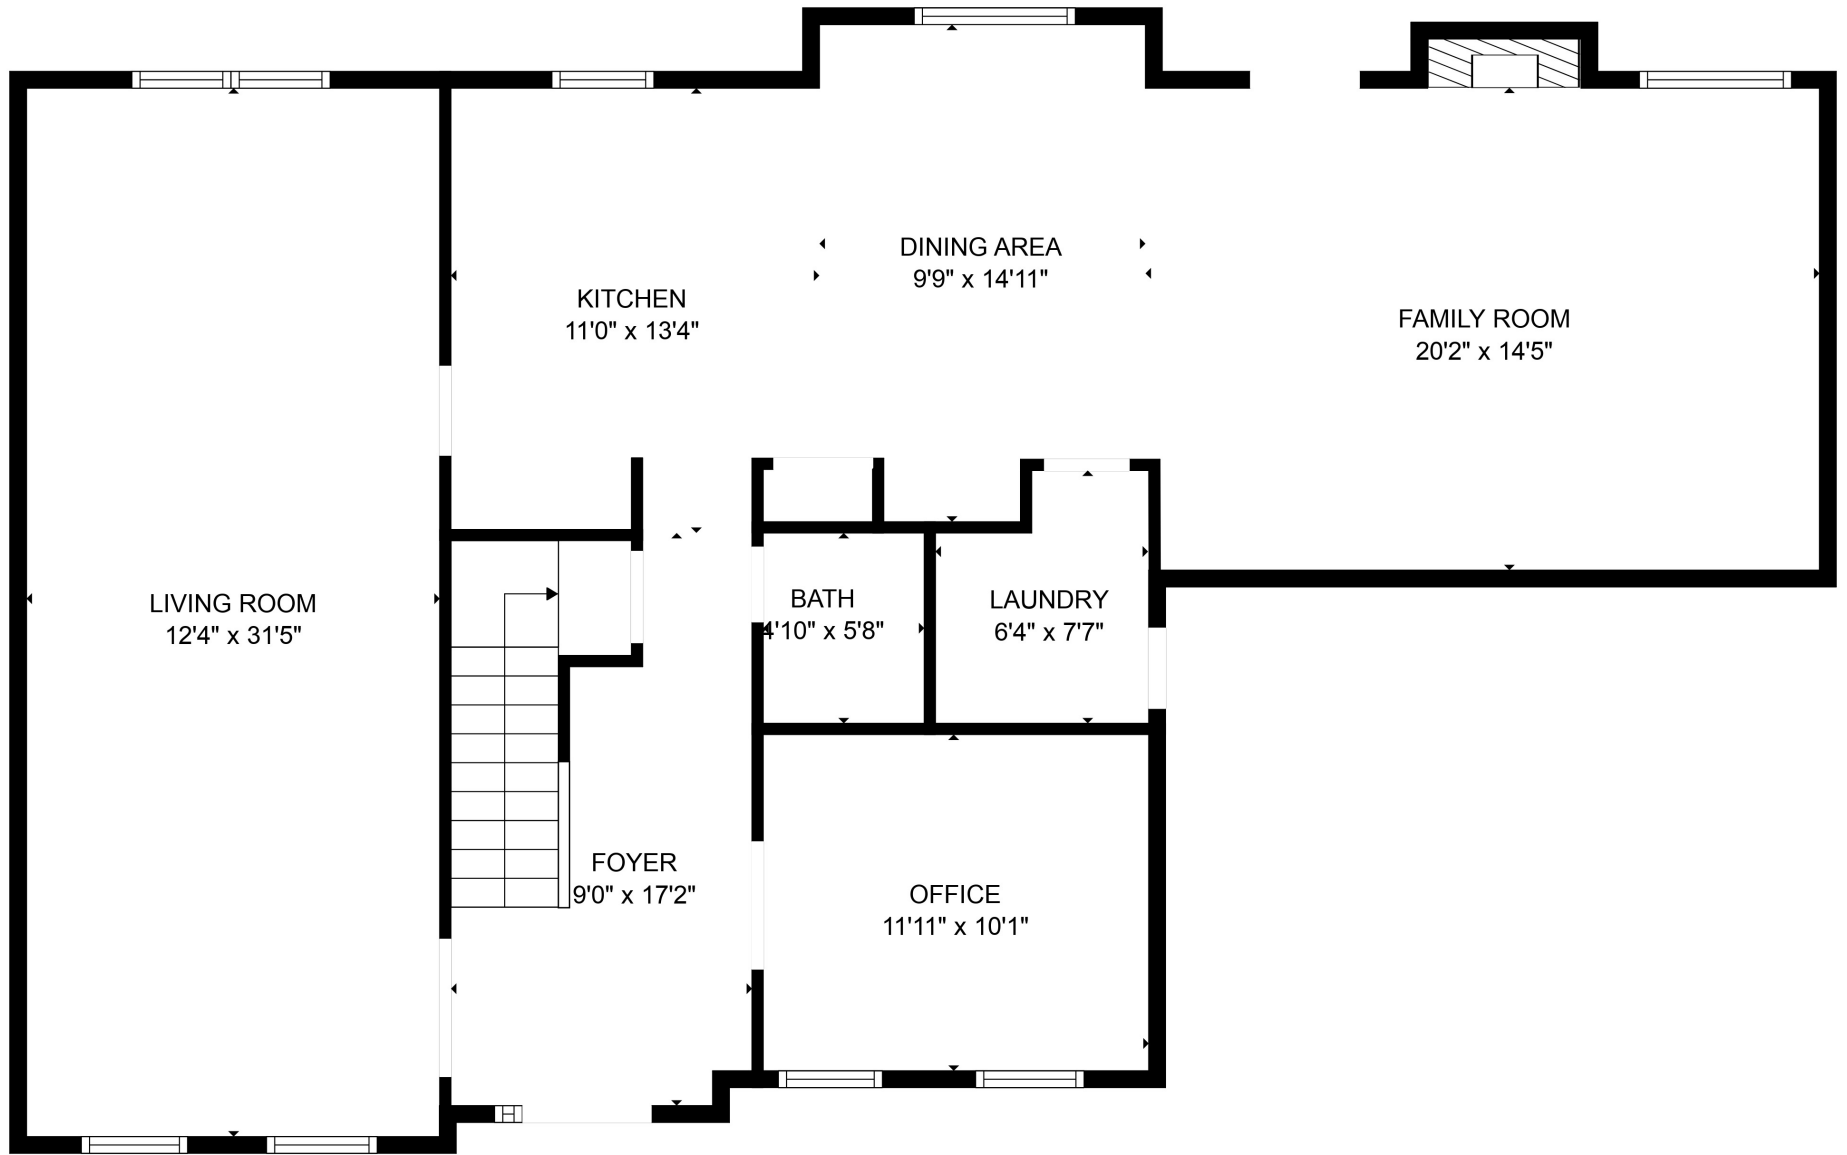

FLOOR 2

FLOOR 1

Total scanned area: 2851 sq. ft

SIZES AND DIMENSIONS ARE APPROXIMATE. ACTUAL MAY VARY.

Total scanned area: 2851 sq. ft

SIZES AND DIMENSIONS ARE APPROXIMATE. ACTUAL MAY VARY.

Total scanned area: 2851 sq. ft

SIZES AND DIMENSIONS ARE APPROXIMATE. ACTUAL MAY VARY.