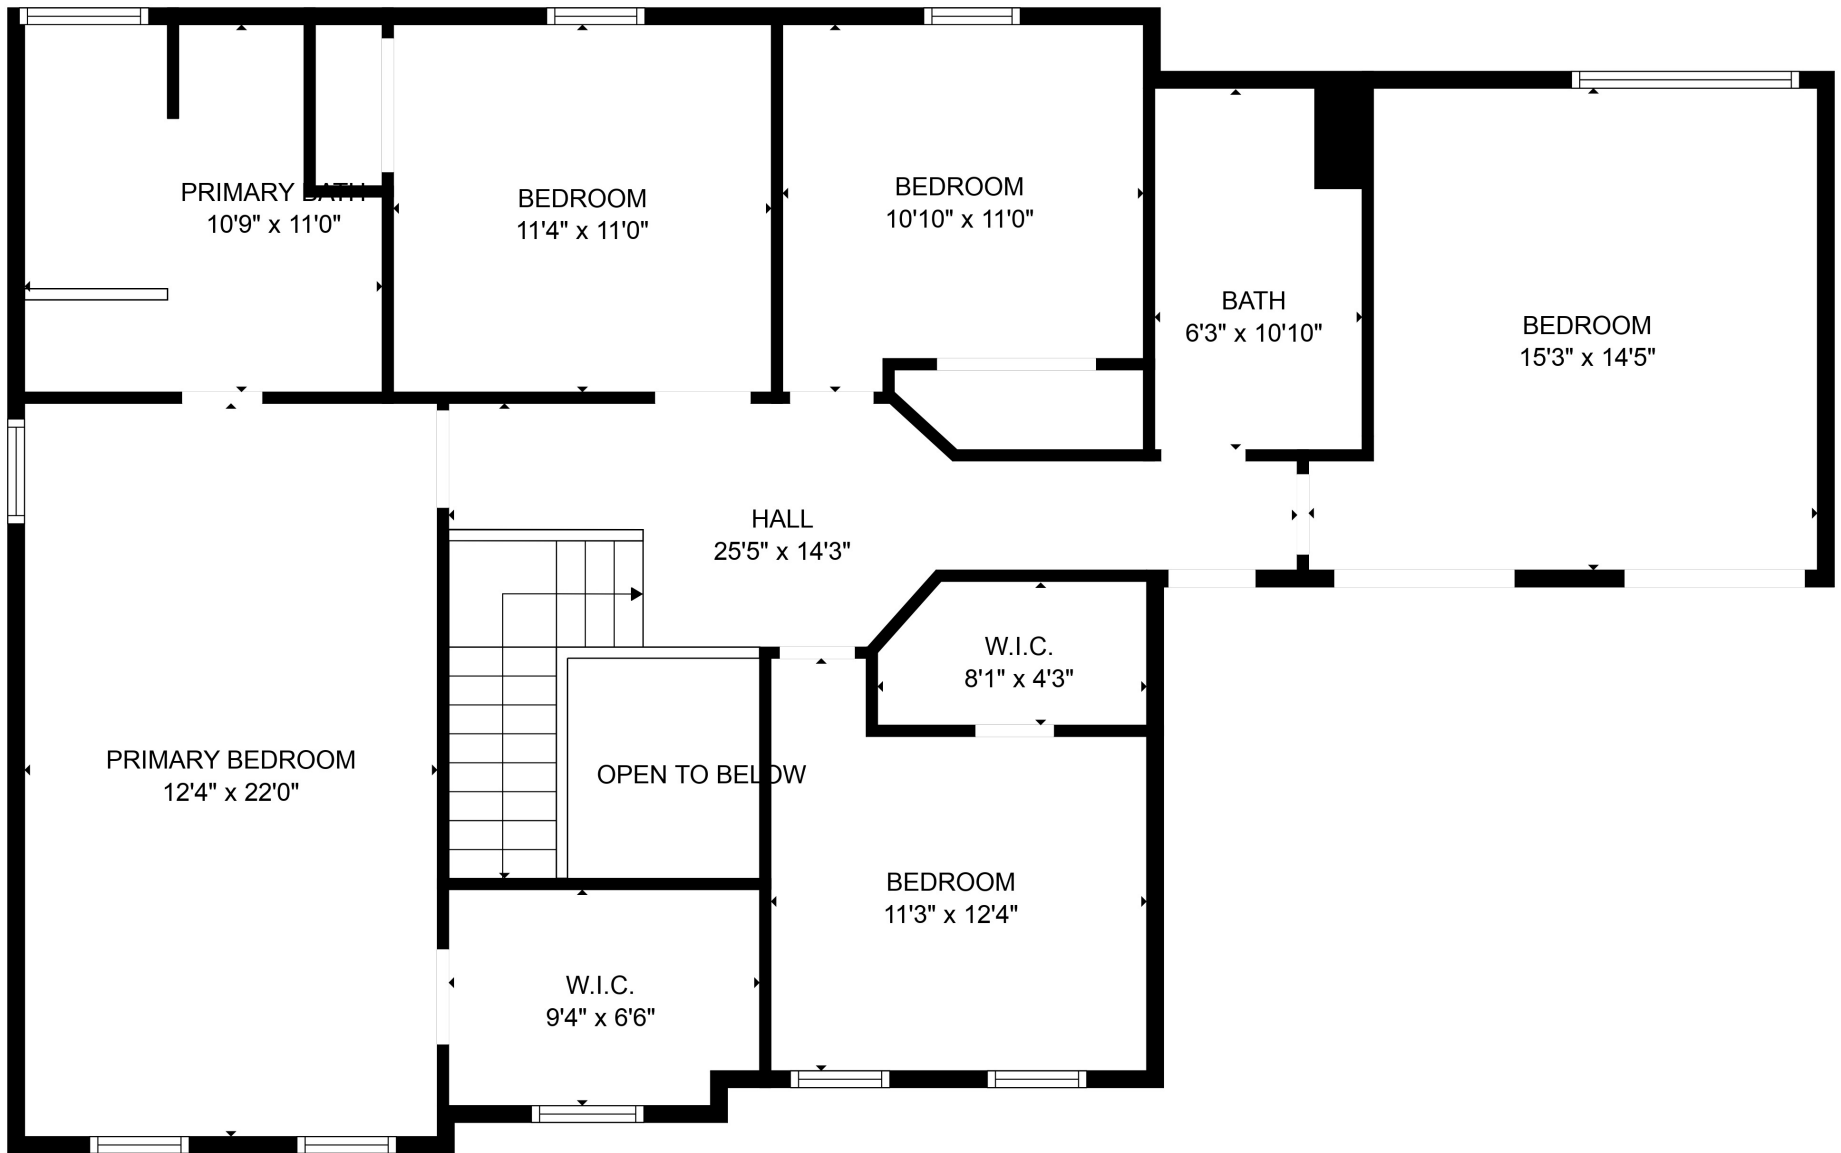

FLOOR 2

FLOOR 1

Total scanned area: 2851 sq. ft

SIZES AND DIMENSIONS ARE APPROXIMATE. ACTUAL MAY VARY.

Total scanned area: 2851 sq. ft

SIZES AND DIMENSIONS ARE APPROXIMATE. ACTUAL MAY VARY.

Total scanned area: 2851 sq. ft

SIZES AND DIMENSIONS ARE APPROXIMATE. ACTUAL MAY VARY.