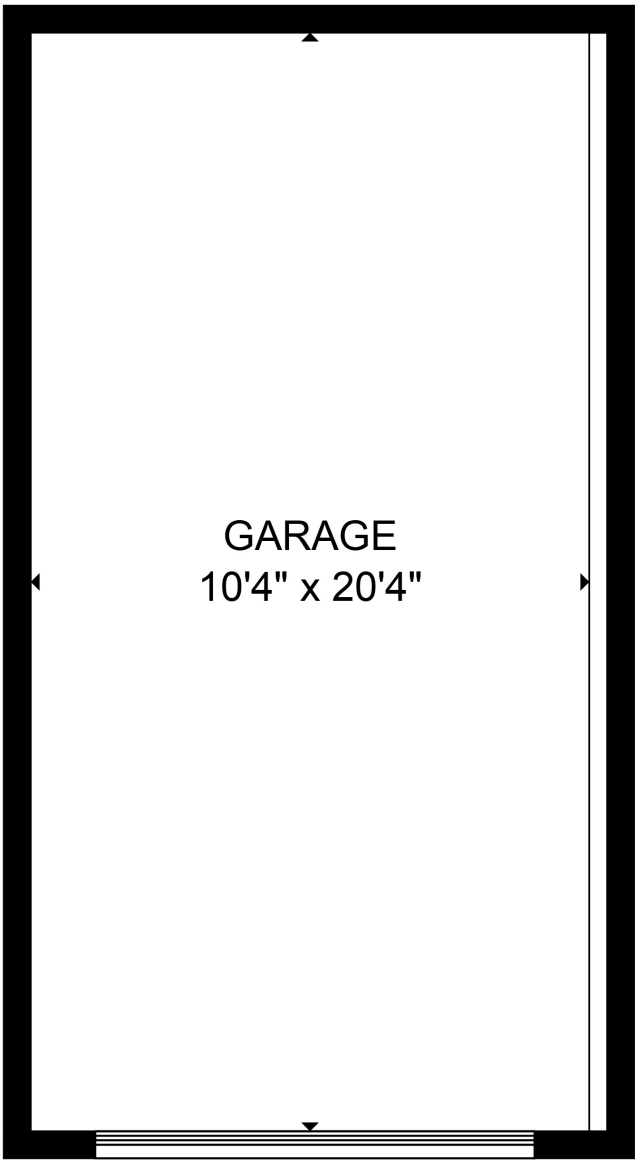

FLOOR 1

FLOOR 2

FLOOR 3

Total scanned area: 2120 sq. ft

SIZES AND DIMENSIONS ARE ESTIMATED

GARAGE
10'4" x 20'4"