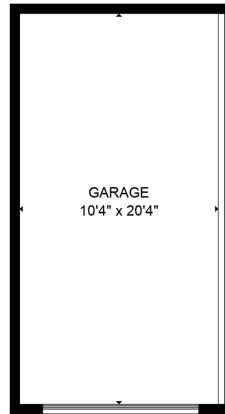

FLOOR 1

FLOOR 2

FLOOR 3

Total scanned area: 2120 sq. ft

SIZES AND DIMENSIONS ARE ESTIMATED

GARAGE
10'4" x 20'4"