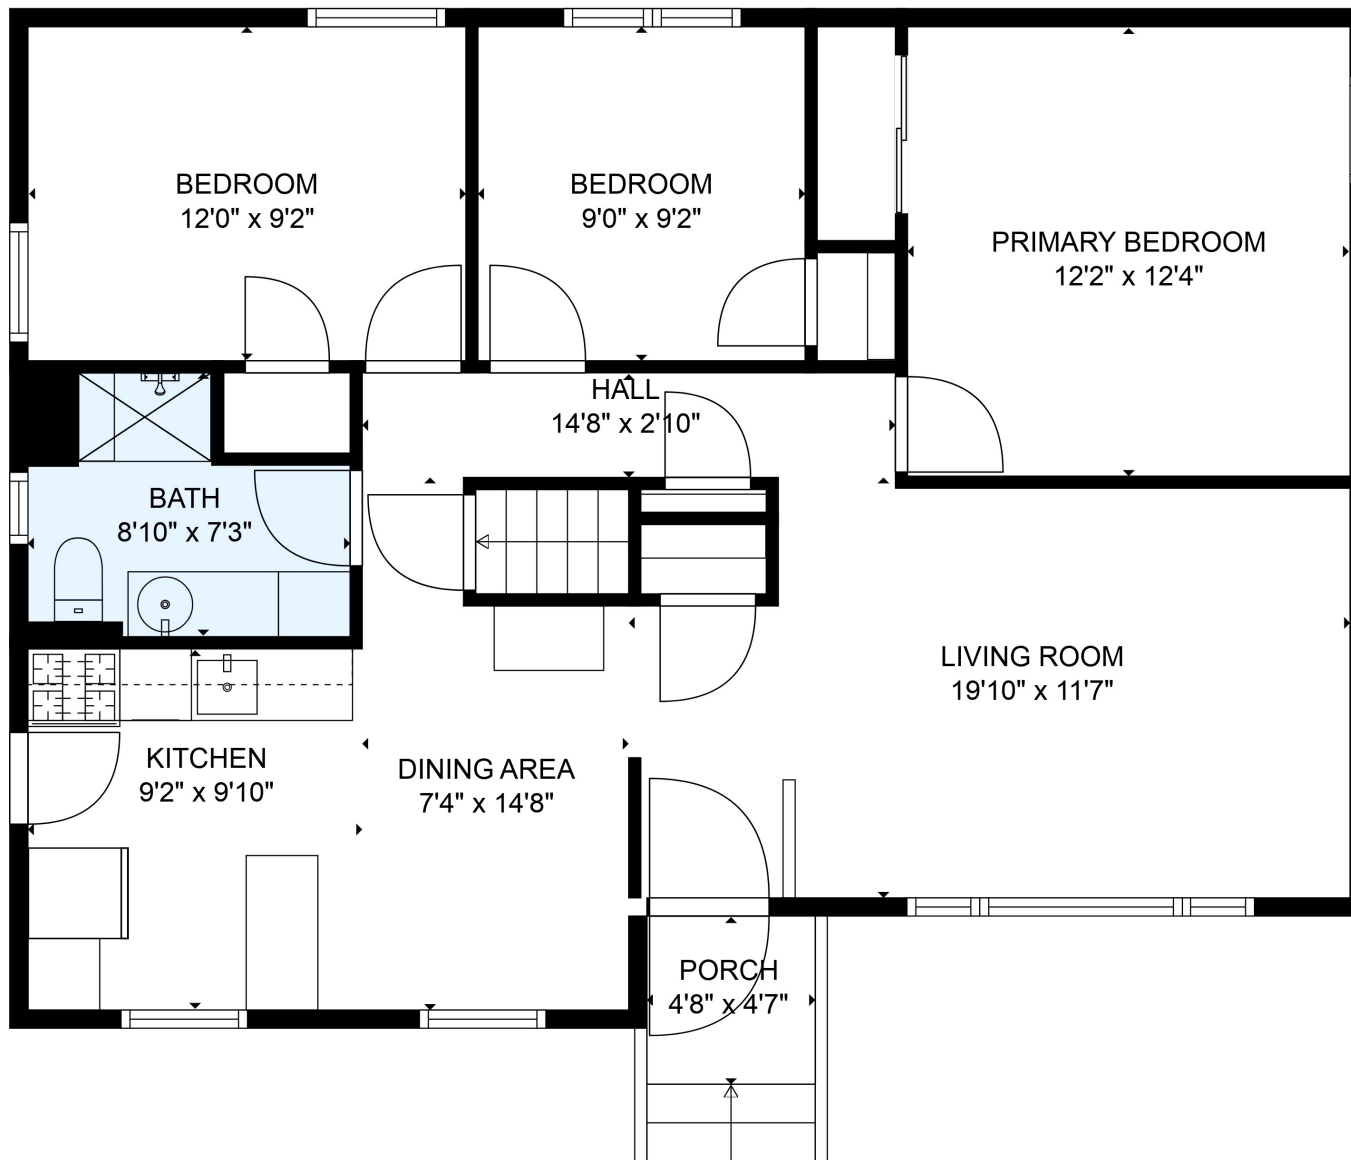

FLOOR 1

FLOOR 2

FLOOR 3

Total scanned area: 2120 sq. ft

SIZES AND DIMENSIONS ARE ESTIMATED

GARAGE
10'4" x 20'4"