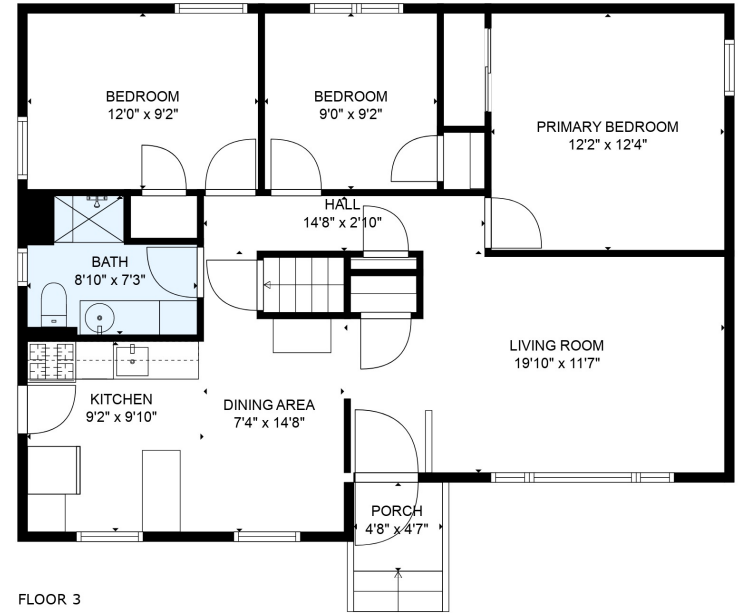

FLOOR 1

FLOOR 2

FLOOR 3

Total scanned area: 2120 sq. ft

SIZES AND DIMENSIONS ARE ESTIMATED

GARAGE
10'4" x 20'4"