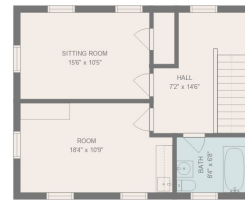

Total scanned area: 7666 sq. ft

MEASUREMENTS ARE CALCULATED BY CUBICASA TECHNOLOGY. DEEMED HIGHLY RELIABLE BUT NOT GUARANTEED.

Total scanned area: 7666 sq. ft

MEASUREMENTS ARE CALCULATED BY CUBICASA TECHNOLOGY. DEEMED HIGHLY RELIABLE BUT NOT GUARANTEED.

Total scanned area: 7666 sq. ft

MEASUREMENTS ARE CALCULATED BY CUBICASA TECHNOLOGY. DEEMED HIGHLY RELIABLE BUT NOT GUARANTEED.

BASEMENT
12'10" x 26'0"

Total scanned area: 7666 sq. ft

MEASUREMENTS ARE CALCULATED BY CUBICASA TECHNOLOGY. DEEMED HIGHLY RELIABLE BUT NOT GUARANTEED.