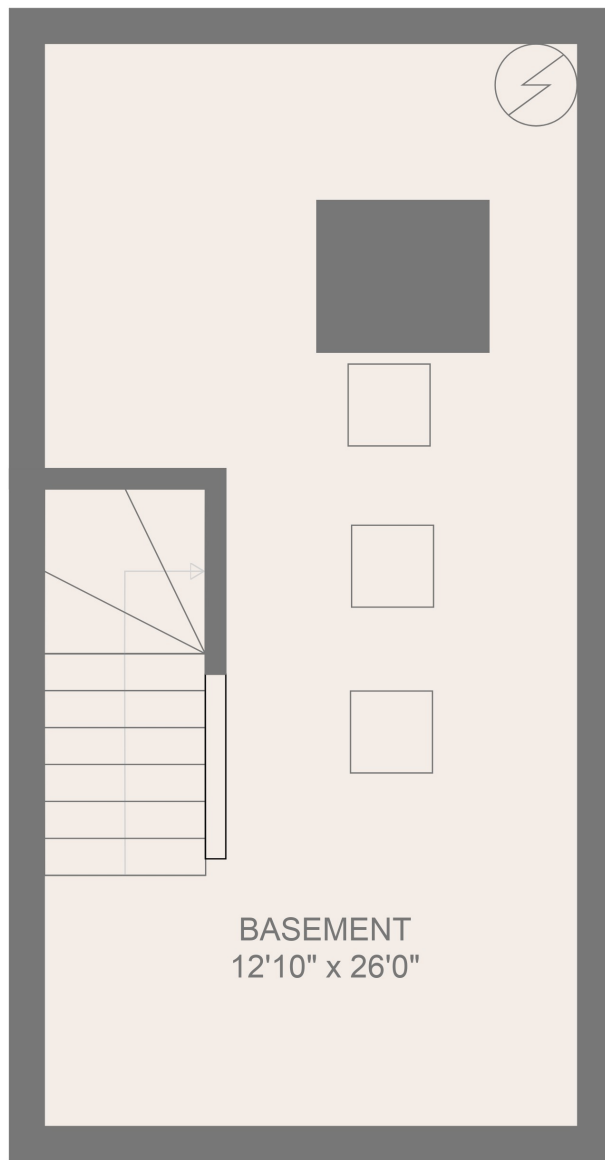

Total scanned area: 7666 sq. ft

MEASUREMENTS ARE CALCULATED BY CUBICASA TECHNOLOGY. DEEMED HIGHLY RELIABLE BUT NOT GUARANTEED.

Total scanned area: 7666 sq. ft

MEASUREMENTS ARE CALCULATED BY CUBICASA TECHNOLOGY. DEEMED HIGHLY RELIABLE BUT NOT GUARANTEED.

Total scanned area: 7666 sq. ft

MEASUREMENTS ARE CALCULATED BY CUBICASA TECHNOLOGY. DEEMED HIGHLY RELIABLE BUT NOT GUARANTEED.

BASEMENT
12'10" x 26'0"

Total scanned area: 7666 sq. ft

MEASUREMENTS ARE CALCULATED BY CUBICASA TECHNOLOGY. DEEMED HIGHLY RELIABLE BUT NOT GUARANTEED.