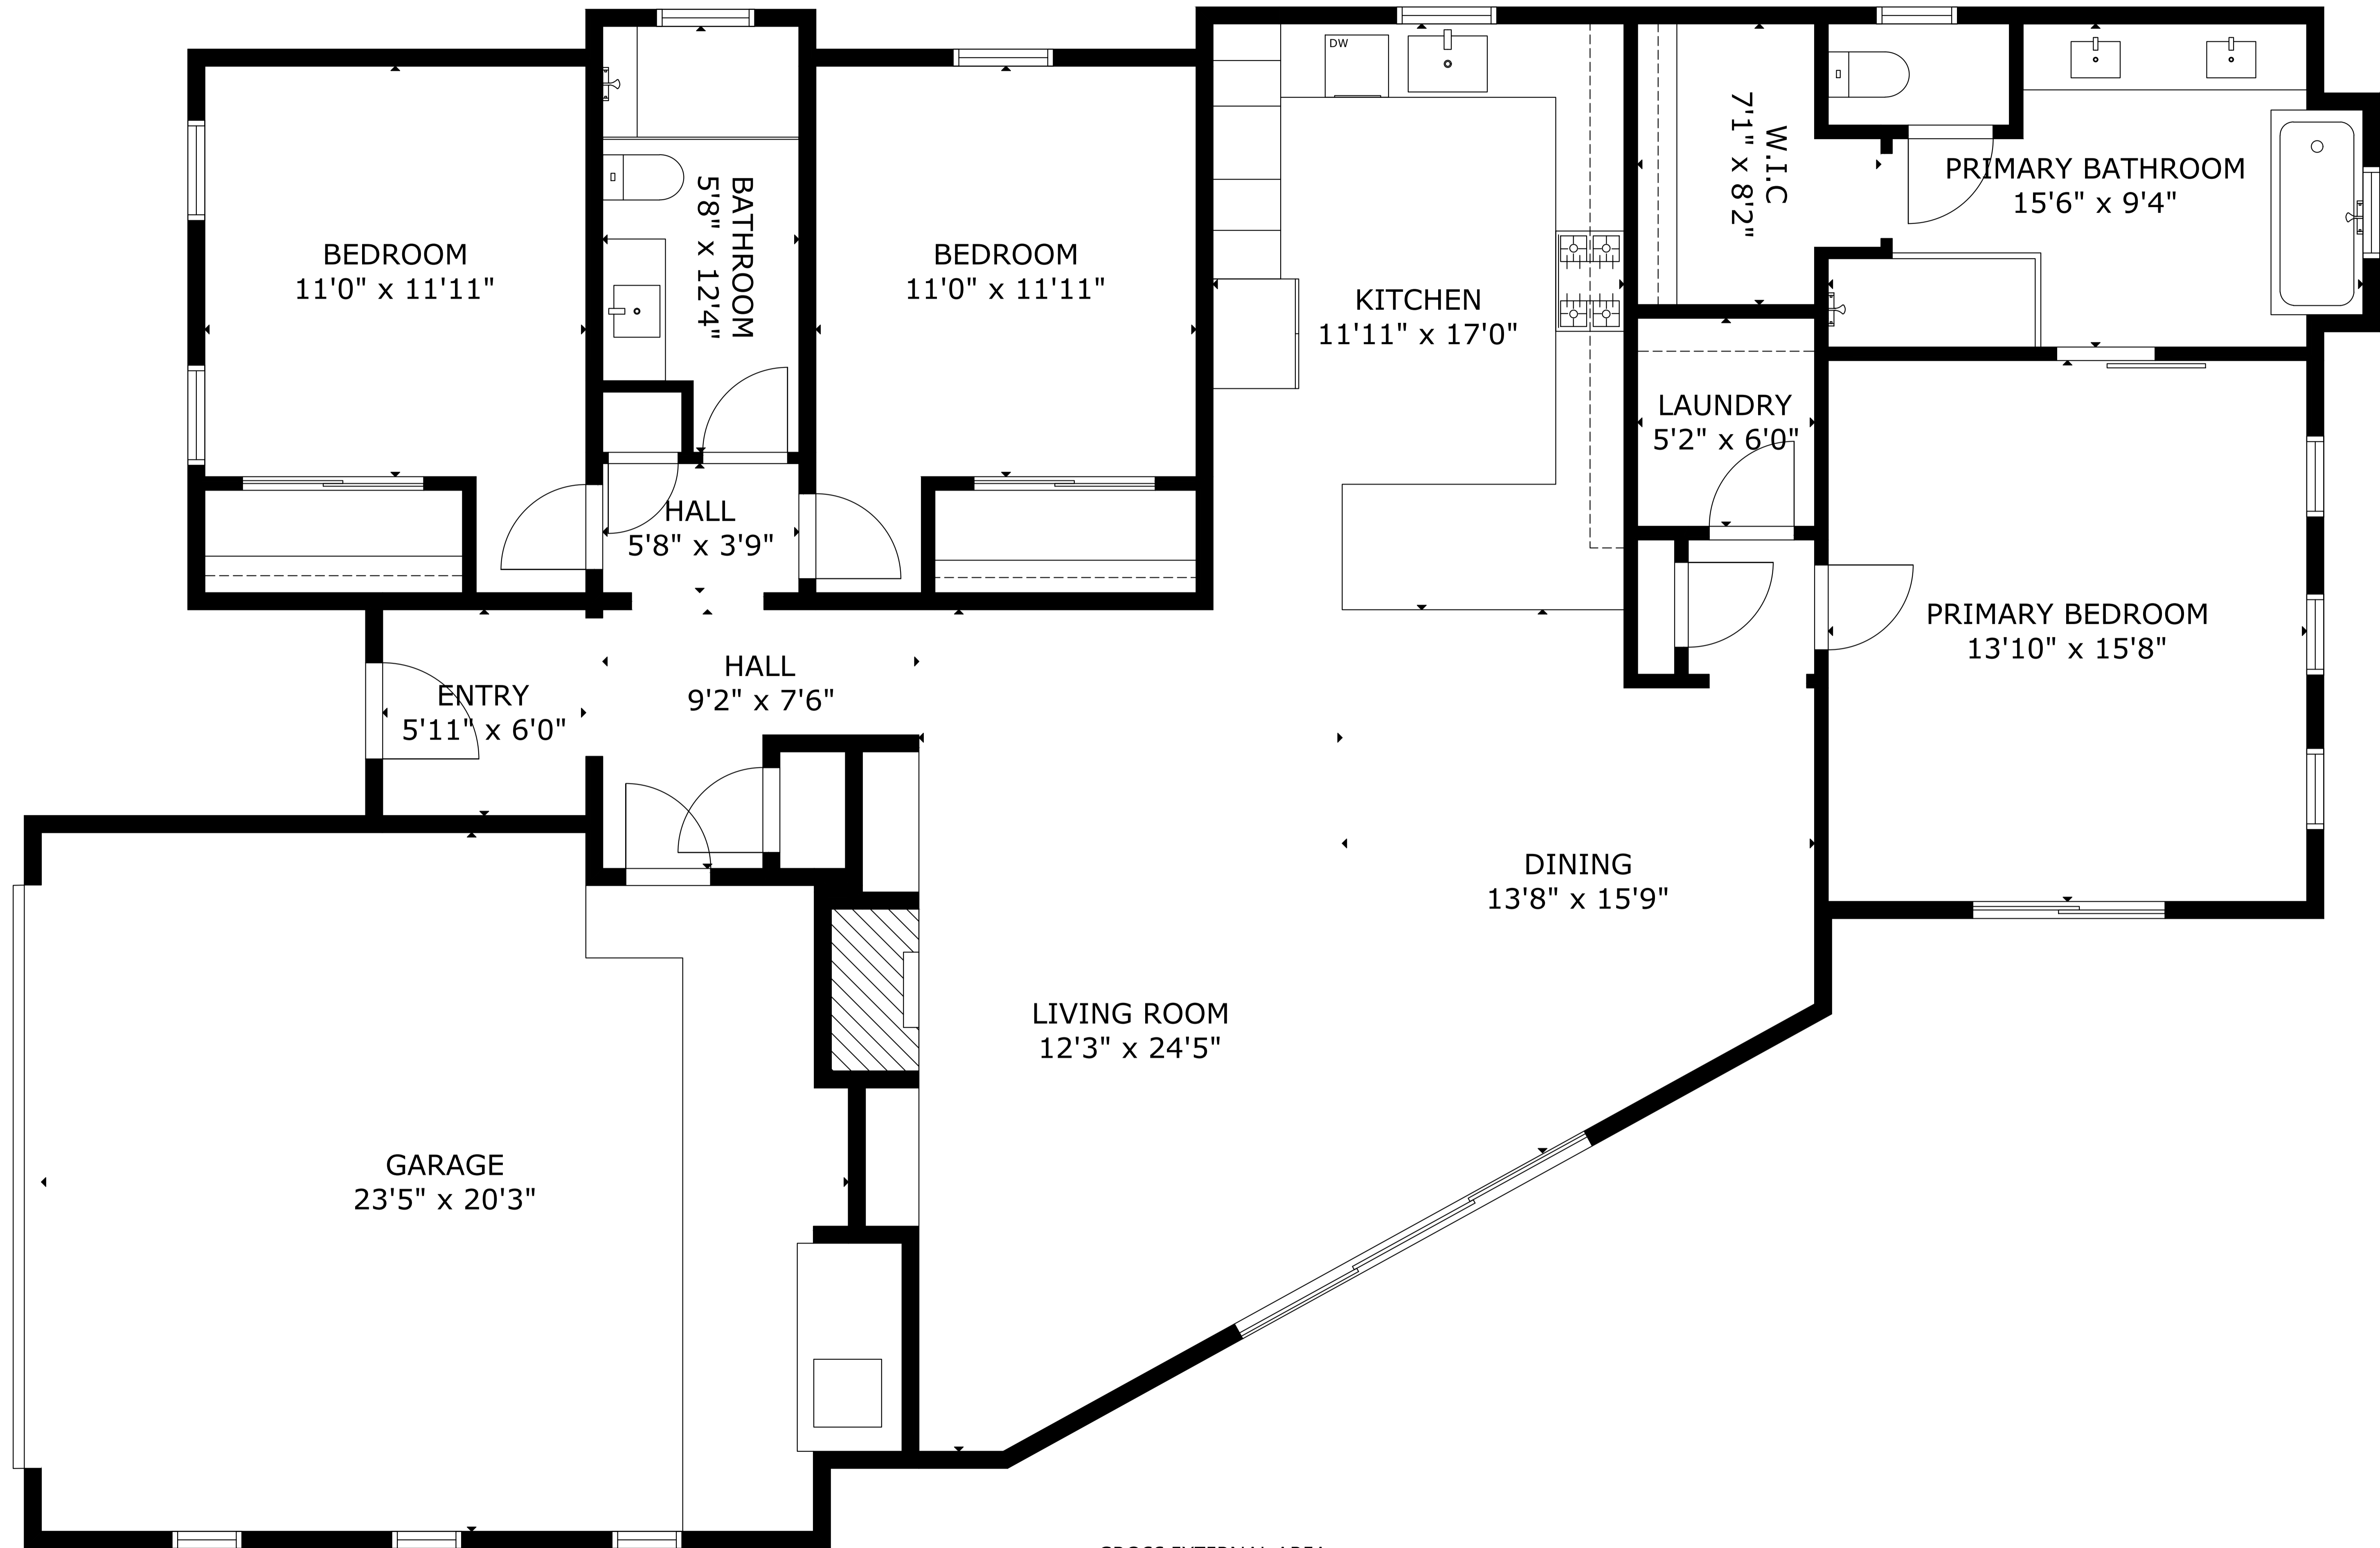

1900 Red Rada Place NE

GROSS EXTERNAL AREA
TOTAL: 1,841 sq.ft
FLOOR 1: 1,841 sq.ft
EXCLUDED AREAS: GARAGE: 463 sq.ft
SIZE AND DIMENSIONS ARE APPROXIMATE, ACTUAL MAY VARY