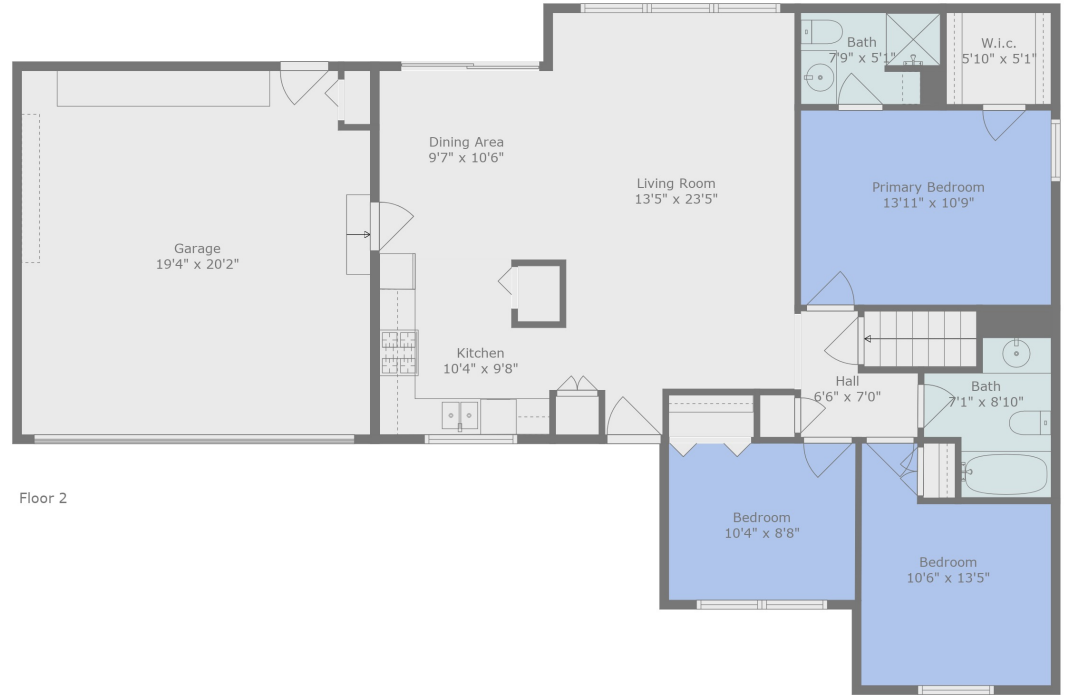

Floor 1

Floor 2

**TOTAL: 2115 sq. ft**  
 BELOW GROUND: 1023 sq. ft, FLOOR 2: 1092 sq. ft  
 EXCLUDED AREAS: STORAGE: 62 sq. ft, GARAGE: 384 sq. ft

Measurements Are Deemed Highly Reliable, But Not Guaranteed.

**TOTAL: 2115 sq. ft**  
BELOW GROUND: 1023 sq. ft, FLOOR 2: 1092 sq. ft  
EXCLUDED AREAS: STORAGE: 62 sq. ft, GARAGE: 384 sq. ft

Measurements Are Deemed Highly Reliable, But Not Guaranteed.