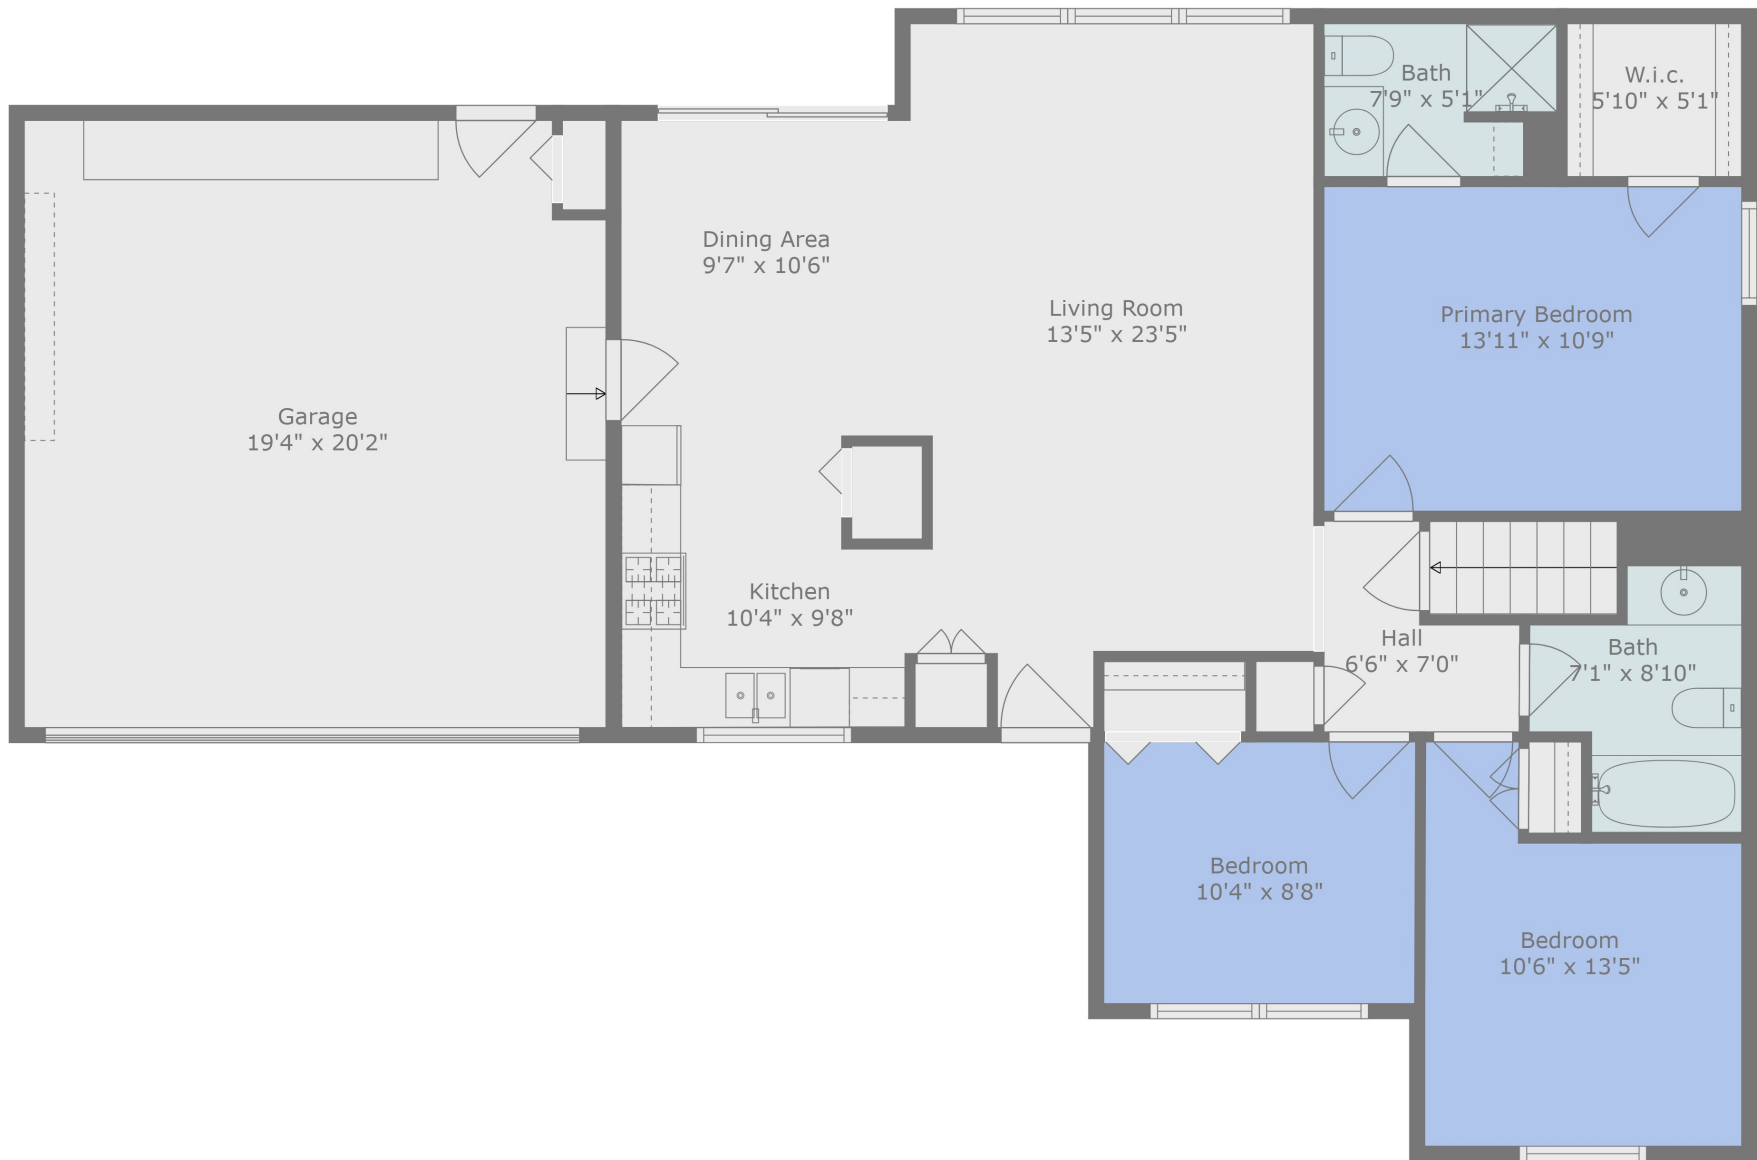

Floor 1

Floor 2

**TOTAL: 2115 sq. ft**  
 BELOW GROUND: 1023 sq. ft, FLOOR 2: 1092 sq. ft  
 EXCLUDED AREAS: STORAGE: 62 sq. ft, GARAGE: 384 sq. ft

Measurements Are Deemed Highly Reliable, But Not Guaranteed.

**TOTAL: 2115 sq. ft**  
BELOW GROUND: 1023 sq. ft, FLOOR 2: 1092 sq. ft  
EXCLUDED AREAS: STORAGE: 62 sq. ft, GARAGE: 384 sq. ft

Measurements Are Deemed Highly Reliable, But Not Guaranteed.