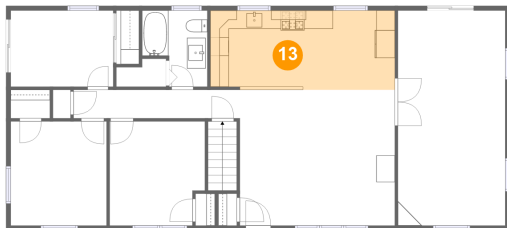

13 Floor 2 - Kitchen

Dimensions: 19'11" x 8'7"
Area: 170 sq. ft
Counted as living area: Yes

Heated: Yes
Finished: Yes
Enclosed: Yes
Contiguous: Yes
Permitted: Yes
Wet space: No
Addition: No
Conversion: No