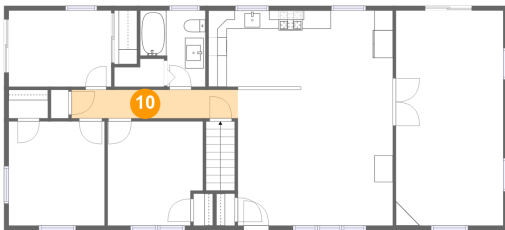

10 Floor 2 - Hall

Dimensions: 18'0" x 3'1"
Area: 55 sq. ft
Counted as living area: Yes

Heated: Yes
Finished: Yes
Enclosed: Yes
Contiguous: Yes
Permitted: Yes
Wet space: No
Addition: No
Conversion: No