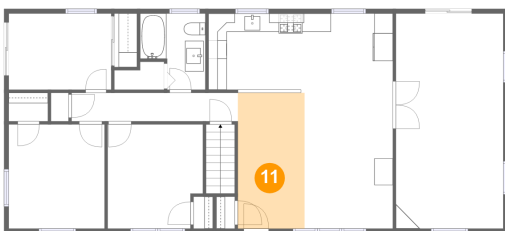

11 Floor 2 - Foyer

Dimensions: 7'2" x 14'8"
Area: 106 sq. ft
Counted as living area: Yes

Heated: Yes
Finished: Yes
Enclosed: Yes
Contiguous: Yes
Permitted: Yes
Wet space: No
Addition: No
Conversion: No