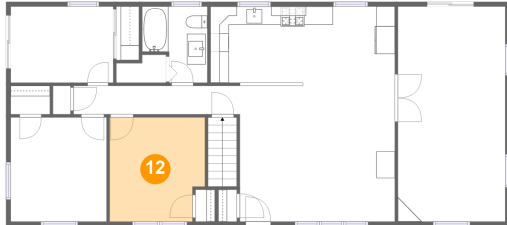

31 Boyle Lane, Barrington, Strafford County, New Hampshire, United States, 03825

12 Floor 2 - Bedroom

Dimensions: 10'4" x 11'3"
Area: 111 sq. ft
Counted as living area: Yes

Heated: Yes
Finished: Yes
Enclosed: Yes
Contiguous: Yes
Permitted: Yes
Wet space: No
Addition: No
Conversion: No