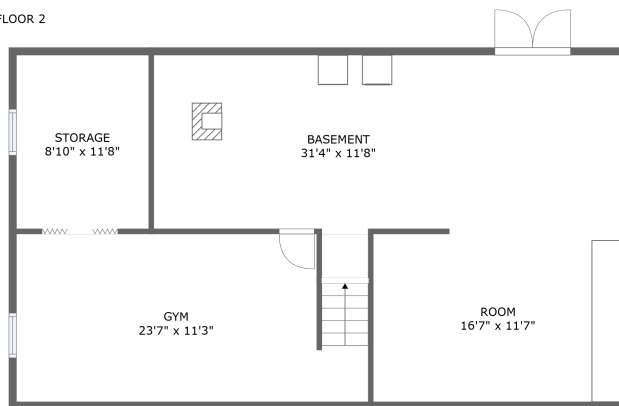

31 Boyle Lane, Barrington, Strafford County, New Hampshire, United States, 03825

FLOOR 1

Property summary

0 Garages

2 Bedrooms

1 Bathrooms

0 Half baths

2 Floors

1,717 Gross living area sqft

2,326 Total sqft