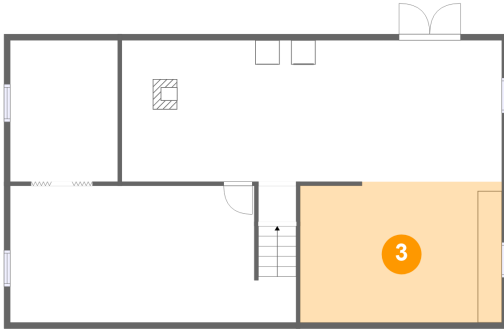

31 Boyle Lane, Barrington, Strafford County, New Hampshire, United States, 03825

3 Floor 1 - Room

Dimensions: 16'7" x 11'7"
Area: 191 sq. ft
Counted as living area: No

Heated: No
Finished: No
Enclosed: Yes
Contiguous: Yes
Permitted: Yes
Wet space: No
Addition: No
Conversion: No