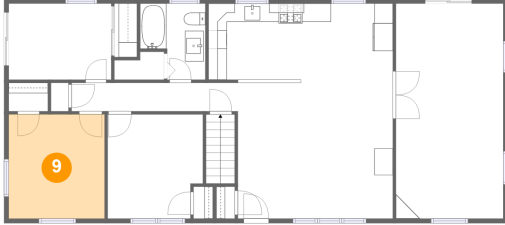

31 Boyle Lane, Barrington, Strafford County, New Hampshire, United States, 03825

9 Floor 2 - Primary Bedroom

Dimensions: 10'4" x 11'3"
Area: 117 sq. ft
Counted as living area: Yes

Heated: Yes
Finished: Yes
Enclosed: Yes
Contiguous: Yes
Permitted: Yes
Wet space: No
Addition: No
Conversion: No