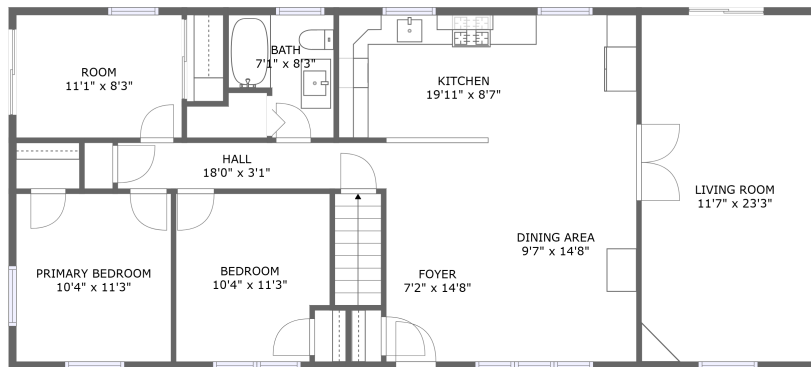

31 Boyle Lane, Barrington, Strafford County, New Hampshire, United States, 03825

FLOOR 2