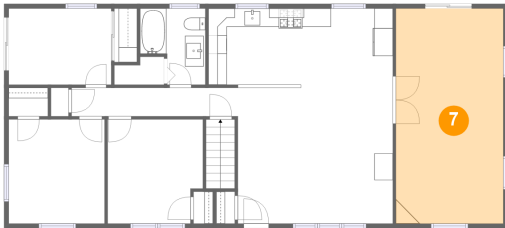

7 Floor 2 - Living Room

Dimensions: 11'7" x 23'3"
Area: 270 sq. ft
Counted as living area: Yes

Heated: Yes
Finished: Yes
Enclosed: Yes
Contiguous: Yes
Permitted: Yes
Wet space: No
Addition: No
Conversion: No