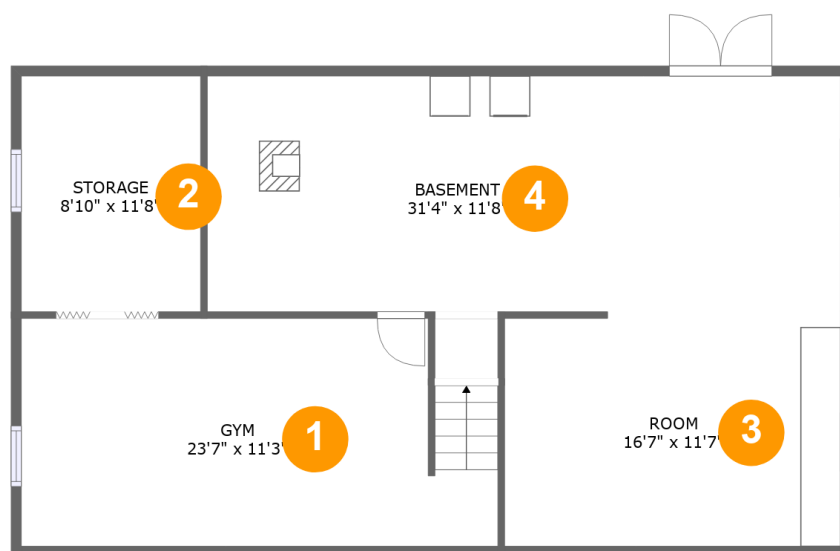

## Property summary

 **0** Garages

 **2** Bedrooms

 **1** Bathrooms

 **0** Half baths

 **2** Floors

 **1,717** Gross living area sqft

 **2,326** Total sqft

## Room dimensions

Floor 1

Total sqft: 1006 Living area: 397

#		Dimensions	sqft	Counted as living area
1	Gym	23'7" x 11'3"	252 sq. ft	No
2	Storage	8'10" x 11'8"	103 sq. ft	No
3	Room	16'7" x 11'7"	191 sq. ft	No
4	Basement	31'4" x 11'8"	365 sq. ft	Yes

## 2 Floor 1 - Storage

Dimensions: 8'10" x 11'8"  
Area: 103 sq. ft  
Counted as living area: No

Heated: No  
Finished: No  
Enclosed: No  
Contiguous: No  
Permitted: Yes  
Wet space: No  
Addition: No  
Conversion: No

## 8 Floor 2 - Dining Area

Dimensions: 9'7" x 14'8"  
Area: 140 sq. ft  
Counted as living area: Yes

Heated: Yes  
Finished: Yes  
Enclosed: Yes  
Contiguous: Yes  
Permitted: Yes  
Wet space: No  
Addition: No  
Conversion: No