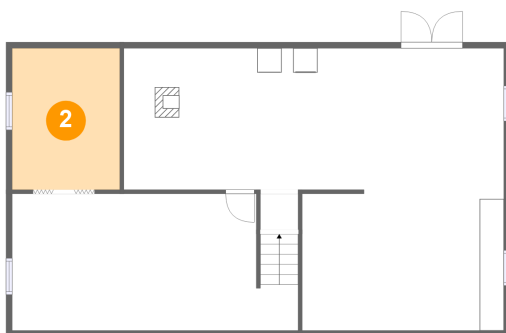

2 Floor 1 - Storage

Dimensions: 8'10" x 11'8"
Area: 103 sq. ft
Counted as living area: No

Heated: No
Finished: No
Enclosed: No
Contiguous: No
Permitted: Yes
Wet space: No
Addition: No
Conversion: No