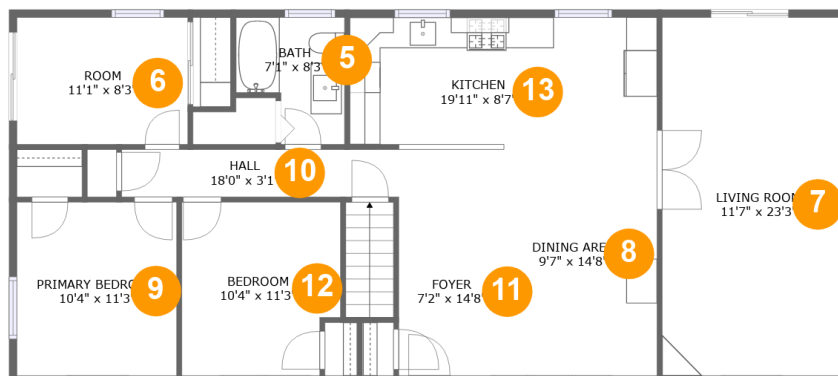

## Room dimensions

Floor 1

Total sqft: 1006 Living area: 397

#		Dimensions	sqft	Counted as living area
1	Gym	23'7" x 11'3"	252 sq. ft	No
2	Storage	8'10" x 11'8"	103 sq. ft	No
3	Room	16'7" x 11'7"	191 sq. ft	No
4	Basement	31'4" x 11'8"	365 sq. ft	Yes

## Room dimensions

Floor 2

Total sqft: 1320 Living area: 1320

#		Dimensions	sqft	Counted as living area
5	Bath	7'1" x 8'3"	48 sq. ft	Yes
6	Room	11'1" x 8'3"	91 sq. ft	Yes
7	Living Room	11'7" x 23'3"	270 sq. ft	Yes
8	Dining Area	9'7" x 14'8"	140 sq. ft	Yes
9	Primary Bedroom	10'4" x 11'3"	117 sq. ft	Yes
10	Hall	18'0" x 3'1"	55 sq. ft	Yes
11	Foyer	7'2" x 14'8"	106 sq. ft	Yes
12	Bedroom	10'4" x 11'3"	111 sq. ft	Yes
13	Kitchen	19'11" x 8'7"	170 sq. ft	Yes

## 8 Floor 2 - Dining Area

Dimensions: 9'7" x 14'8"  
Area: 140 sq. ft  
Counted as living area: Yes

Heated: Yes  
Finished: Yes  
Enclosed: Yes  
Contiguous: Yes  
Permitted: Yes  
Wet space: No  
Addition: No  
Conversion: No

**13 Floor 2 - Kitchen**

**Dimensions: 19'11" x 8'7"**  
**Area: 170 sq. ft**  
**Counted as living area: Yes**

**Heated: Yes**  
**Finished: Yes**  
**Enclosed: Yes**  
**Contiguous: Yes**  
**Permitted: Yes**  
**Wet space: No**  
**Addition: No**  
**Conversion: No**