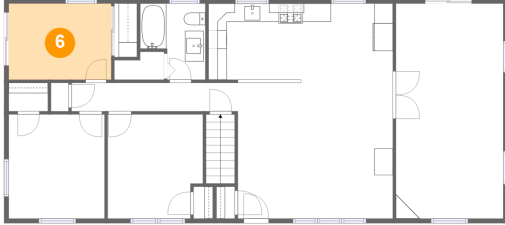

31 Boyle Lane, Barrington, Strafford County, New Hampshire, United States, 03825

6 Floor 2 - Room

Dimensions: 11'1" x 8'3"
Area: 91 sq. ft
Counted as living area: Yes

Heated: Yes
Finished: Yes
Enclosed: Yes
Contiguous: Yes
Permitted: Yes
Wet space: No
Addition: No
Conversion: No