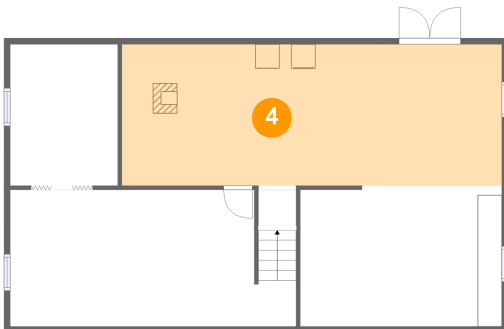

4 Floor 1 - Basement

Dimensions: 31'4" x 11'8"
Area: 365 sq. ft
Counted as living area: Yes

Heated: Yes
Finished: Yes
Enclosed: Yes
Contiguous: Yes
Permitted: Yes
Wet space: No
Addition: No
Conversion: No