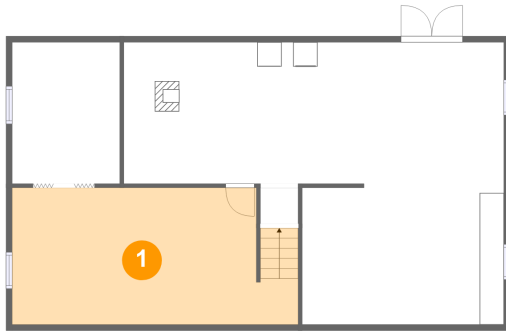

31 Boyle Lane, Barrington, Strafford County, New Hampshire, United States, 03825

1 Floor 1 - Gym

Dimensions: 23'7" x 11'3"
Area: 252 sq. ft
Counted as living area: No

Heated: No
Finished: No
Enclosed: Yes
Contiguous: Yes
Permitted: Yes
Wet space: No
Addition: No
Conversion: No