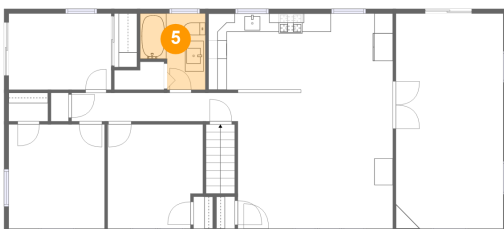

5 Floor 2 - Bath

Dimensions: 7'1" x 8'3"
Area: 48 sq. ft
Counted as living area: Yes

Heated: Yes
Finished: Yes
Enclosed: Yes
Contiguous: Yes
Permitted: Yes
Wet space: Yes
Addition: No
Conversion: No