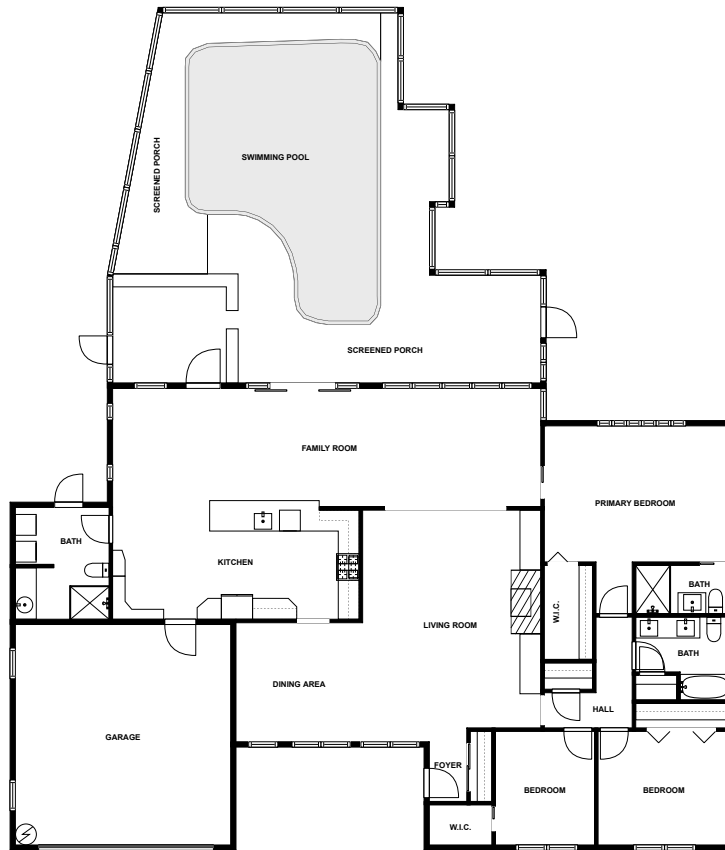

Home report

Pine Circle South 15
Belleair

Highlights

1 Kitchen

2 Living room

3 Bedroom

3 Bath

24 Doors

Belleair Cafe, 0.5 mi

**Air Adventures Clearwater,
2.0 mi**

Floor plan

SIZES AND DIMENSIONS ARE APPROXIMATE, ACTUAL MAY VARY.

Appendix 1: Data sheet

Garage - 1	Bedroom - 3	Bedroom - Master - 1
Closet - 2	Closet - WalkIn - 2	Hall - 1
Bath - 3	SwimmingPool - 1	LivingRoom - 2
LivingRoom - Family - 1	Kitchen - 1	Entry - 1
Entry - Foyer - 1	Dining - 1	Dining - Open - 1
Outdoor - 2	Outdoor - Porch - 2	Outdoor - Porch - Screen - 2