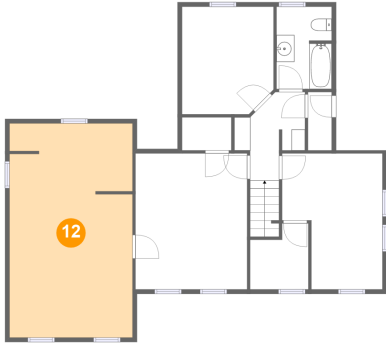

6788 Furnace Road, Ontario, Wayne County, New York, United States, 14519

12 Floor 3 - Bonus Room

Dimensions: 13'9" x 23'11"
Area: 326 sq. ft
Counted as Living Area:
Yes

Heated: Yes
Finished: Yes
Enclosed: Yes
Contiguous:
Yes
Permitted: Yes
Wet Space: No
Addition: No
Conversion: No