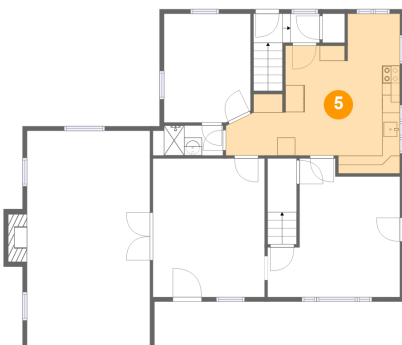

2 Floor 1 - Basement

Dimensions: 26'5" x 13'2"
Area: 348 sq. ft
Counted as Living Area: No

Heated: No
Finished: No
Enclosed: Yes
Contiguous: Yes
Permitted: Yes
Wet Space: No
Addition: No
Conversion: No

6788 Furnace Road, Ontario, Wayne County, New York, United States, 14519

3 Floor 2 - Living Room

Dimensions: 12'6" x 15'5"
Area: 193 sq. ft
Counted as Living Area:
Yes

Heated: Yes
Finished: Yes
Enclosed: Yes
Contiguous:
Yes
Permitted: Yes
Wet Space: No
Addition: No
Conversion: No

4 Floor 2 - Entry

Dimensions: 3'3" x 3'3"
Area: 41 sq. ft
Counted as Living Area:
Yes

Heated: Yes
Finished: Yes
Enclosed: Yes
Contiguous:
Yes
Permitted: Yes
Wet Space: No
Addition: No
Conversion: No

5 Floor 2 - Kitchen