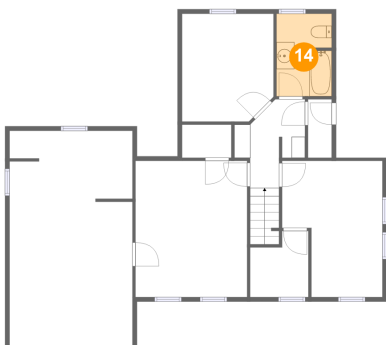

Dimensions: 6'6" x 7'5"
Area: 41 sq. ft
Counted as Living Area:
Yes

Heated: Yes
Finished: Yes
Enclosed: Yes
Contiguous:
Yes
Permitted: Yes
Wet Space: No
Addition: No
Conversion: No

6788 Furnace Road, Ontario, Wayne County, New York, United States, 14519

12 Floor 3 - Bonus Room

Dimensions: 13'9" x 23'11"
Area: 326 sq. ft
Counted as Living Area:
Yes

Heated: Yes
Finished: Yes
Enclosed: Yes
Contiguous:
Yes
Permitted: Yes
Wet Space: No
Addition: No
Conversion: No

13 Floor 3 - Bedroom

Dimensions: 12'5" x 15'2"
Area: 190 sq. ft
Counted as Living Area:
Yes

Heated: Yes
Finished: Yes
Enclosed: Yes
Contiguous:
Yes
Permitted: Yes
Wet Space: No
Addition: No
Conversion: No

14 Floor 3 - Bath

Dimensions: 6'2" x 9'2"
Area: 56 sq. ft
Counted as Living Area: No

Heated: Yes
Finished: Yes
Enclosed: Yes
Contiguous: Yes
Permitted: Yes
Wet Space: Yes
Addition: No
Conversion: No

6788 Furnace Road, Ontario, Wayne County, New York, United States, 14519