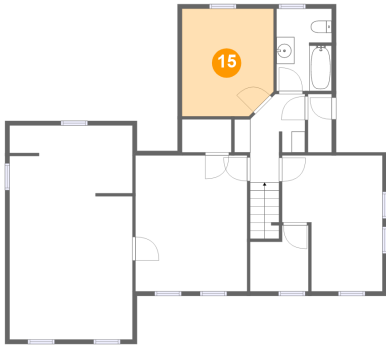

13 Floor 3 - Bedroom

Dimensions: 12'5" x 15'2"
Area: 190 sq. ft
Counted as Living Area:
Yes

Heated: Yes
Finished: Yes
Enclosed: Yes
Contiguous:
Yes
Permitted: Yes
Wet Space: No
Addition: No
Conversion: No

14 Floor 3 - Bath

Dimensions: 6'2" x 9'2"
Area: 56 sq. ft
Counted as Living Area: No

Heated: Yes
Finished: Yes
Enclosed: Yes
Contiguous: Yes
Permitted: Yes
Wet Space: Yes
Addition: No
Conversion: No

6788 Furnace Road, Ontario, Wayne County, New York, United States, 14519

15 Floor 3 - Bedroom

Dimensions: 10'3" x 12'0"
Area: 119 sq. ft
Counted as Living Area:
Yes

Heated: Yes
Finished: Yes
Enclosed: Yes
Contiguous:
Yes
Permitted: Yes
Wet Space: No
Addition: No
Conversion: No