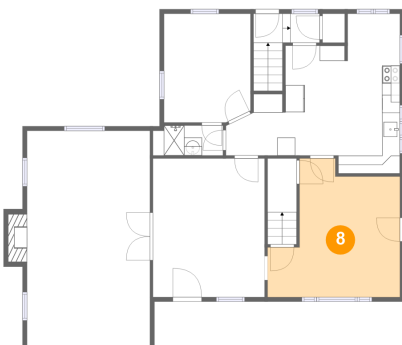

8 Floor 2 - Dining Room

Dimensions: 14'10" x 15'5"
Area: 179 sq. ft
Counted as Living Area:
Yes

Heated: Yes
Finished: Yes
Enclosed: Yes
Contiguous:
Yes
Permitted: Yes
Wet Space: No
Addition: No
Conversion: No