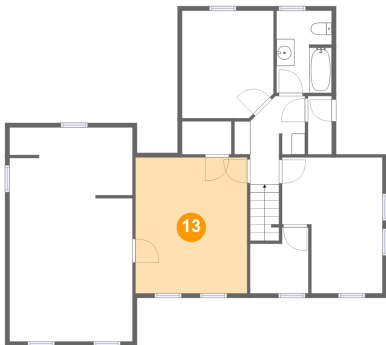

13 Floor 3 - Bedroom

Dimensions: 12'5" x 15'2"
Area: 190 sq. ft
Counted as Living Area:
Yes

Heated: Yes
Finished: Yes
Enclosed: Yes
Contiguous:
Yes
Permitted: Yes
Wet Space: No
Addition: No
Conversion: No