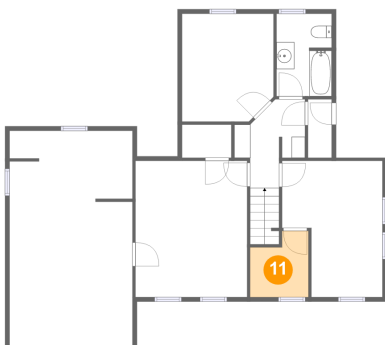

Dimensions: 14'10" x 15'5"
Area: 179 sq. ft
Counted as Living Area:
Yes

Heated: Yes
Finished: Yes
Enclosed: Yes
Contiguous:
Yes
Permitted: Yes
Wet Space: No
Addition: No
Conversion: No

6788 Furnace Road, Ontario, Wayne County, New York, United States, 14519

9 Floor 2 - Primary Bedroom

Dimensions: 9'8" x 12'1"
Area: 115 sq. ft
Counted as Living Area:
Yes

Heated: Yes
Finished: Yes
Enclosed: Yes
Contiguous:
Yes
Permitted: Yes
Wet Space: No
Addition: No
Conversion: No

10 Floor 3 - Hall

Dimensions: 7'11" x 9'2"
Area: 73 sq. ft
Counted as Living Area:
Yes

Heated: Yes
Finished: Yes
Enclosed: Yes
Contiguous:
Yes
Permitted: Yes
Wet Space: No
Addition: No
Conversion: No

11 Floor 3 - W.i.c.