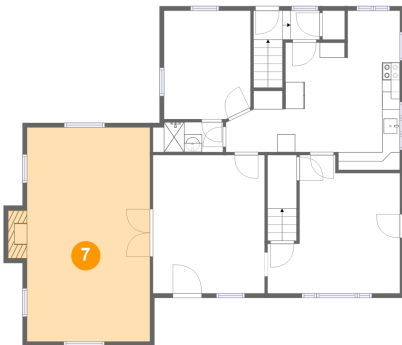

3 Floor 2 - Living Room

Dimensions: 12'6" x 15'5"
Area: 193 sq. ft
Counted as Living Area:
Yes

Heated: Yes
Finished: Yes
Enclosed: Yes
Contiguous:
Yes
Permitted: Yes
Wet Space: No
Addition: No
Conversion: No

4 Floor 2 - Entry

Dimensions: 3'3" x 3'3"
Area: 41 sq. ft
Counted as Living Area:
Yes

Heated: Yes
Finished: Yes
Enclosed: Yes
Contiguous:
Yes
Permitted: Yes
Wet Space: No
Addition: No
Conversion: No

5 Floor 2 - Kitchen

Dimensions: 19'5" x 17'10"
Area: 227 sq. ft
Counted as Living Area:
Yes

Heated: Yes
Finished: Yes
Enclosed: Yes
Contiguous:
Yes
Permitted: Yes
Wet Space: No
Addition: No
Conversion: No

6788 Furnace Road, Ontario, Wayne County, New York, United States, 14519**6 Floor 2 - Bath**

Dimensions: 6'7" x 3'4"
Area: 25 sq. ft
Counted as Living Area:
Yes

Heated: Yes
Finished: Yes
Enclosed: Yes
Contiguous:
Yes
Permitted: Yes
Wet Space: Yes
Addition: No
Conversion: No

7 Floor 2 - Family Room