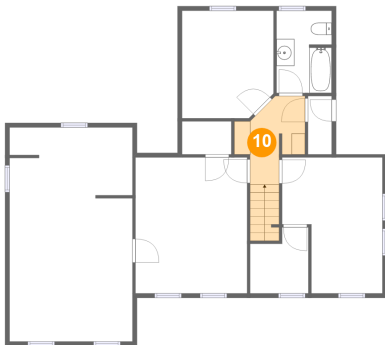

10 Floor 3 - Hall

Dimensions: 7'11" x 9'2"
Area: 73 sq. ft
Counted as Living Area:
Yes

Heated: Yes
Finished: Yes
Enclosed: Yes
Contiguous:
Yes
Permitted: Yes
Wet Space: No
Addition: No
Conversion: No