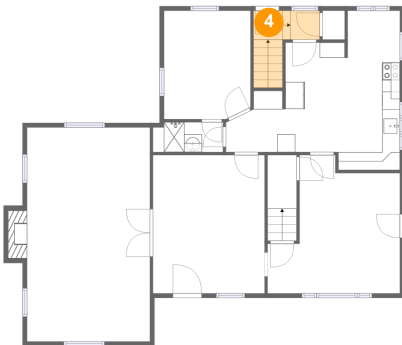

4 Floor 2 - Entry

Dimensions: 3'3" x 3'3"
Area: 41 sq. ft
Counted as Living Area:
Yes

Heated: Yes
Finished: Yes
Enclosed: Yes
Contiguous:
Yes
Permitted: Yes
Wet Space: No
Addition: No
Conversion: No