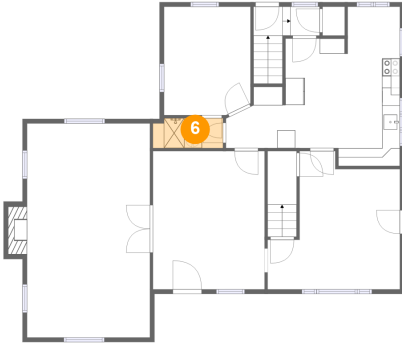

4 Floor 2 - Entry

Dimensions: 3'3" x 3'3"
Area: 41 sq. ft
Counted as Living Area:
Yes

Heated: Yes
Finished: Yes
Enclosed: Yes
Contiguous:
Yes
Permitted: Yes
Wet Space: No
Addition: No
Conversion: No

5 Floor 2 - Kitchen

Dimensions: 19'5" x 17'10"
Area: 227 sq. ft
Counted as Living Area:
Yes

Heated: Yes
Finished: Yes
Enclosed: Yes
Contiguous:
Yes
Permitted: Yes
Wet Space: No
Addition: No
Conversion: No

6788 Furnace Road, Ontario, Wayne County, New York, United States, 14519**6 Floor 2 - Bath**