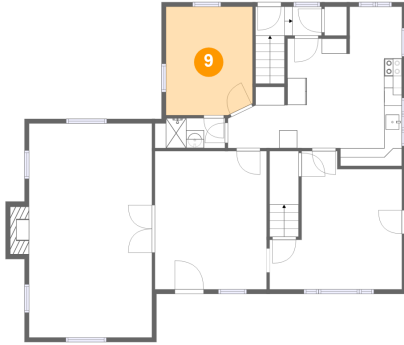

6788 Furnace Road, Ontario, Wayne County, New York, United States, 14519

9 Floor 2 - Primary Bedroom

Dimensions: 9'8" x 12'1"
Area: 115 sq. ft
Counted as Living Area:
Yes

Heated: Yes
Finished: Yes
Enclosed: Yes
Contiguous:
Yes
Permitted: Yes
Wet Space: No
Addition: No
Conversion: No