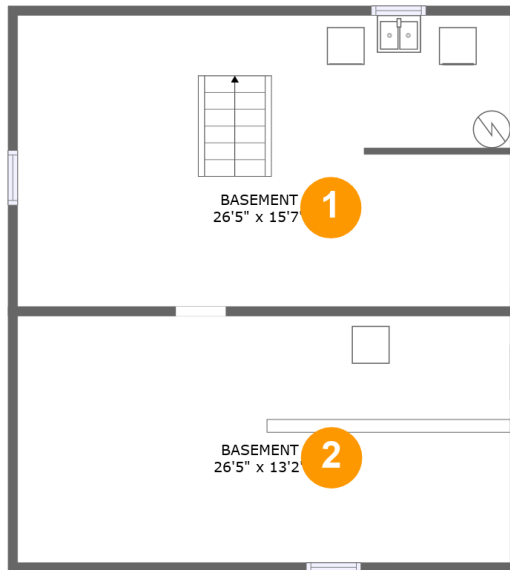

 **3,223** total sqft

6788 Furnace Road, Ontario, Wayne County, New York, United States, 14519

Room Dimensions

Floor 1

Total sqft: 829

Living area: 0

#	Room name	Dimensions	Area (sqft)	Counted as Living Area
1	Basement	26'5" x 15'7"	408 sq. ft	No
2	Basement	26'5" x 13'2"	348 sq. ft	No