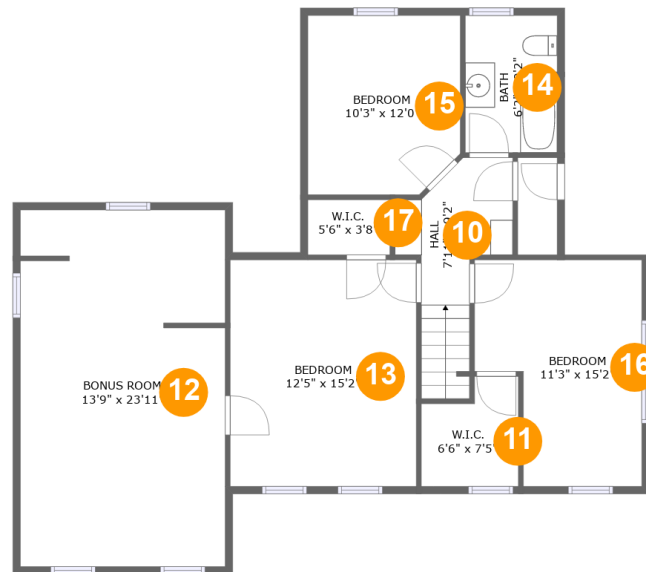

 **3,223** total sqft

6788 Furnace Road, Ontario, Wayne County, New York, United States, 14519

Room Dimensions

Floor 1

Total sqft: 829

Living area: 0

#	Room name	Dimensions	Area (sqft)	Counted as Living Area
1	Basement	26'5" x 15'7"	408 sq. ft	No
2	Basement	26'5" x 13'2"	348 sq. ft	No

6788 Furnace Road, Ontario, Wayne County, New York, United States, 14519

Room Dimensions

Floor 2

Total sqft: 1284

Living area: 1270

#	Room name	Dimensions	Area (sqft)	Counted as Living Area
3	Living Room	12'6" x 15'5"	193 sq. ft	Yes
4	Entry	3'3" x 3'3"	41 sq. ft	Yes
5	Kitchen	19'5" x 17'10"	227 sq. ft	Yes
6	Bath	6'7" x 3'4"	25 sq. ft	Yes
7	Family Room	13'9" x 23'11"	340 sq. ft	Yes
8	Dining Room	14'10" x 15'5"	179 sq. ft	Yes
9	Primary Bedroom	9'8" x 12'1"	115 sq. ft	Yes

6788 Furnace Road, Ontario, Wayne County, New York, United States, 14519

Room Dimensions

Floor 3

Total sqft: 1110

Living area: 1023

#	Room name	Dimensions	Area (sqft)	Counted as Living Area
10	Hall	7'11" x 9'2"	73 sq. ft	Yes
11	W.i.c.	6'6" x 7'5"	41 sq. ft	Yes
12	Bonus Room	13'9" x 23'11"	326 sq. ft	Yes
13	Bedroom	12'5" x 15'2"	190 sq. ft	Yes
14	Bath	6'2" x 9'2"	56 sq. ft	No
15	Bedroom	10'3" x 12'0"	119 sq. ft	Yes
16	Bedroom	11'3" x 15'2"	145 sq. ft	Yes
17	W.i.c.	5'6" x 3'8"	20 sq. ft	Yes