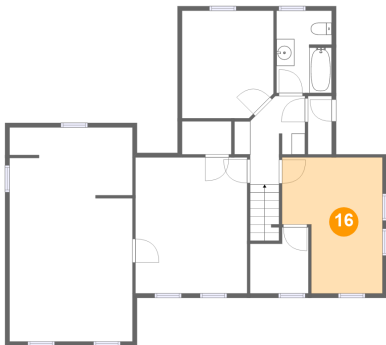

16 Floor 3 - Bedroom

Dimensions: 11'3" x 15'2"
Area: 145 sq. ft
Counted as Living Area:
Yes

Heated: Yes
Finished: Yes
Enclosed: Yes
Contiguous:
Yes
Permitted: Yes
Wet Space: No
Addition: No
Conversion: No