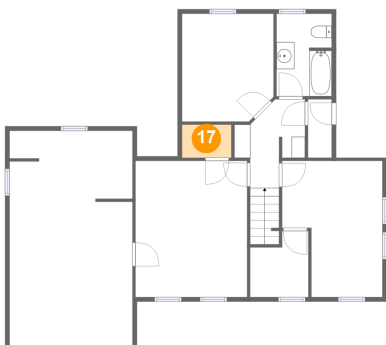

17 Floor 3 - W.i.c.

Dimensions: 5'6" x 3'8"
Area: 20 sq. ft
Counted as Living Area:
Yes

Heated: Yes
Finished: Yes
Enclosed: Yes
Contiguous:
Yes
Permitted: Yes
Wet Space: No
Addition: No
Conversion: No