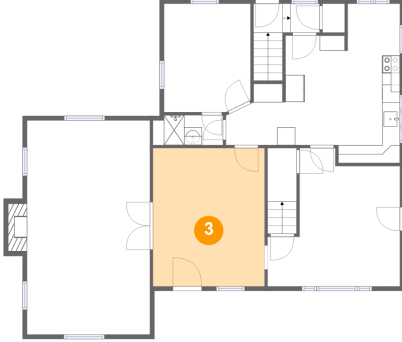

2 Floor 1 - Basement

Dimensions: 26'5" x 13'2"
Area: 348 sq. ft
Counted as Living Area: No

Heated: No
Finished: No
Enclosed: Yes
Contiguous: Yes
Permitted: Yes
Wet Space: No
Addition: No
Conversion: No

6788 Furnace Road, Ontario, Wayne County, New York, United States, 14519

3 Floor 2 - Living Room

Dimensions: 12'6" x 15'5"
Area: 193 sq. ft
Counted as Living Area:
Yes

Heated: Yes
Finished: Yes
Enclosed: Yes
Contiguous:
Yes
Permitted: Yes
Wet Space: No
Addition: No
Conversion: No