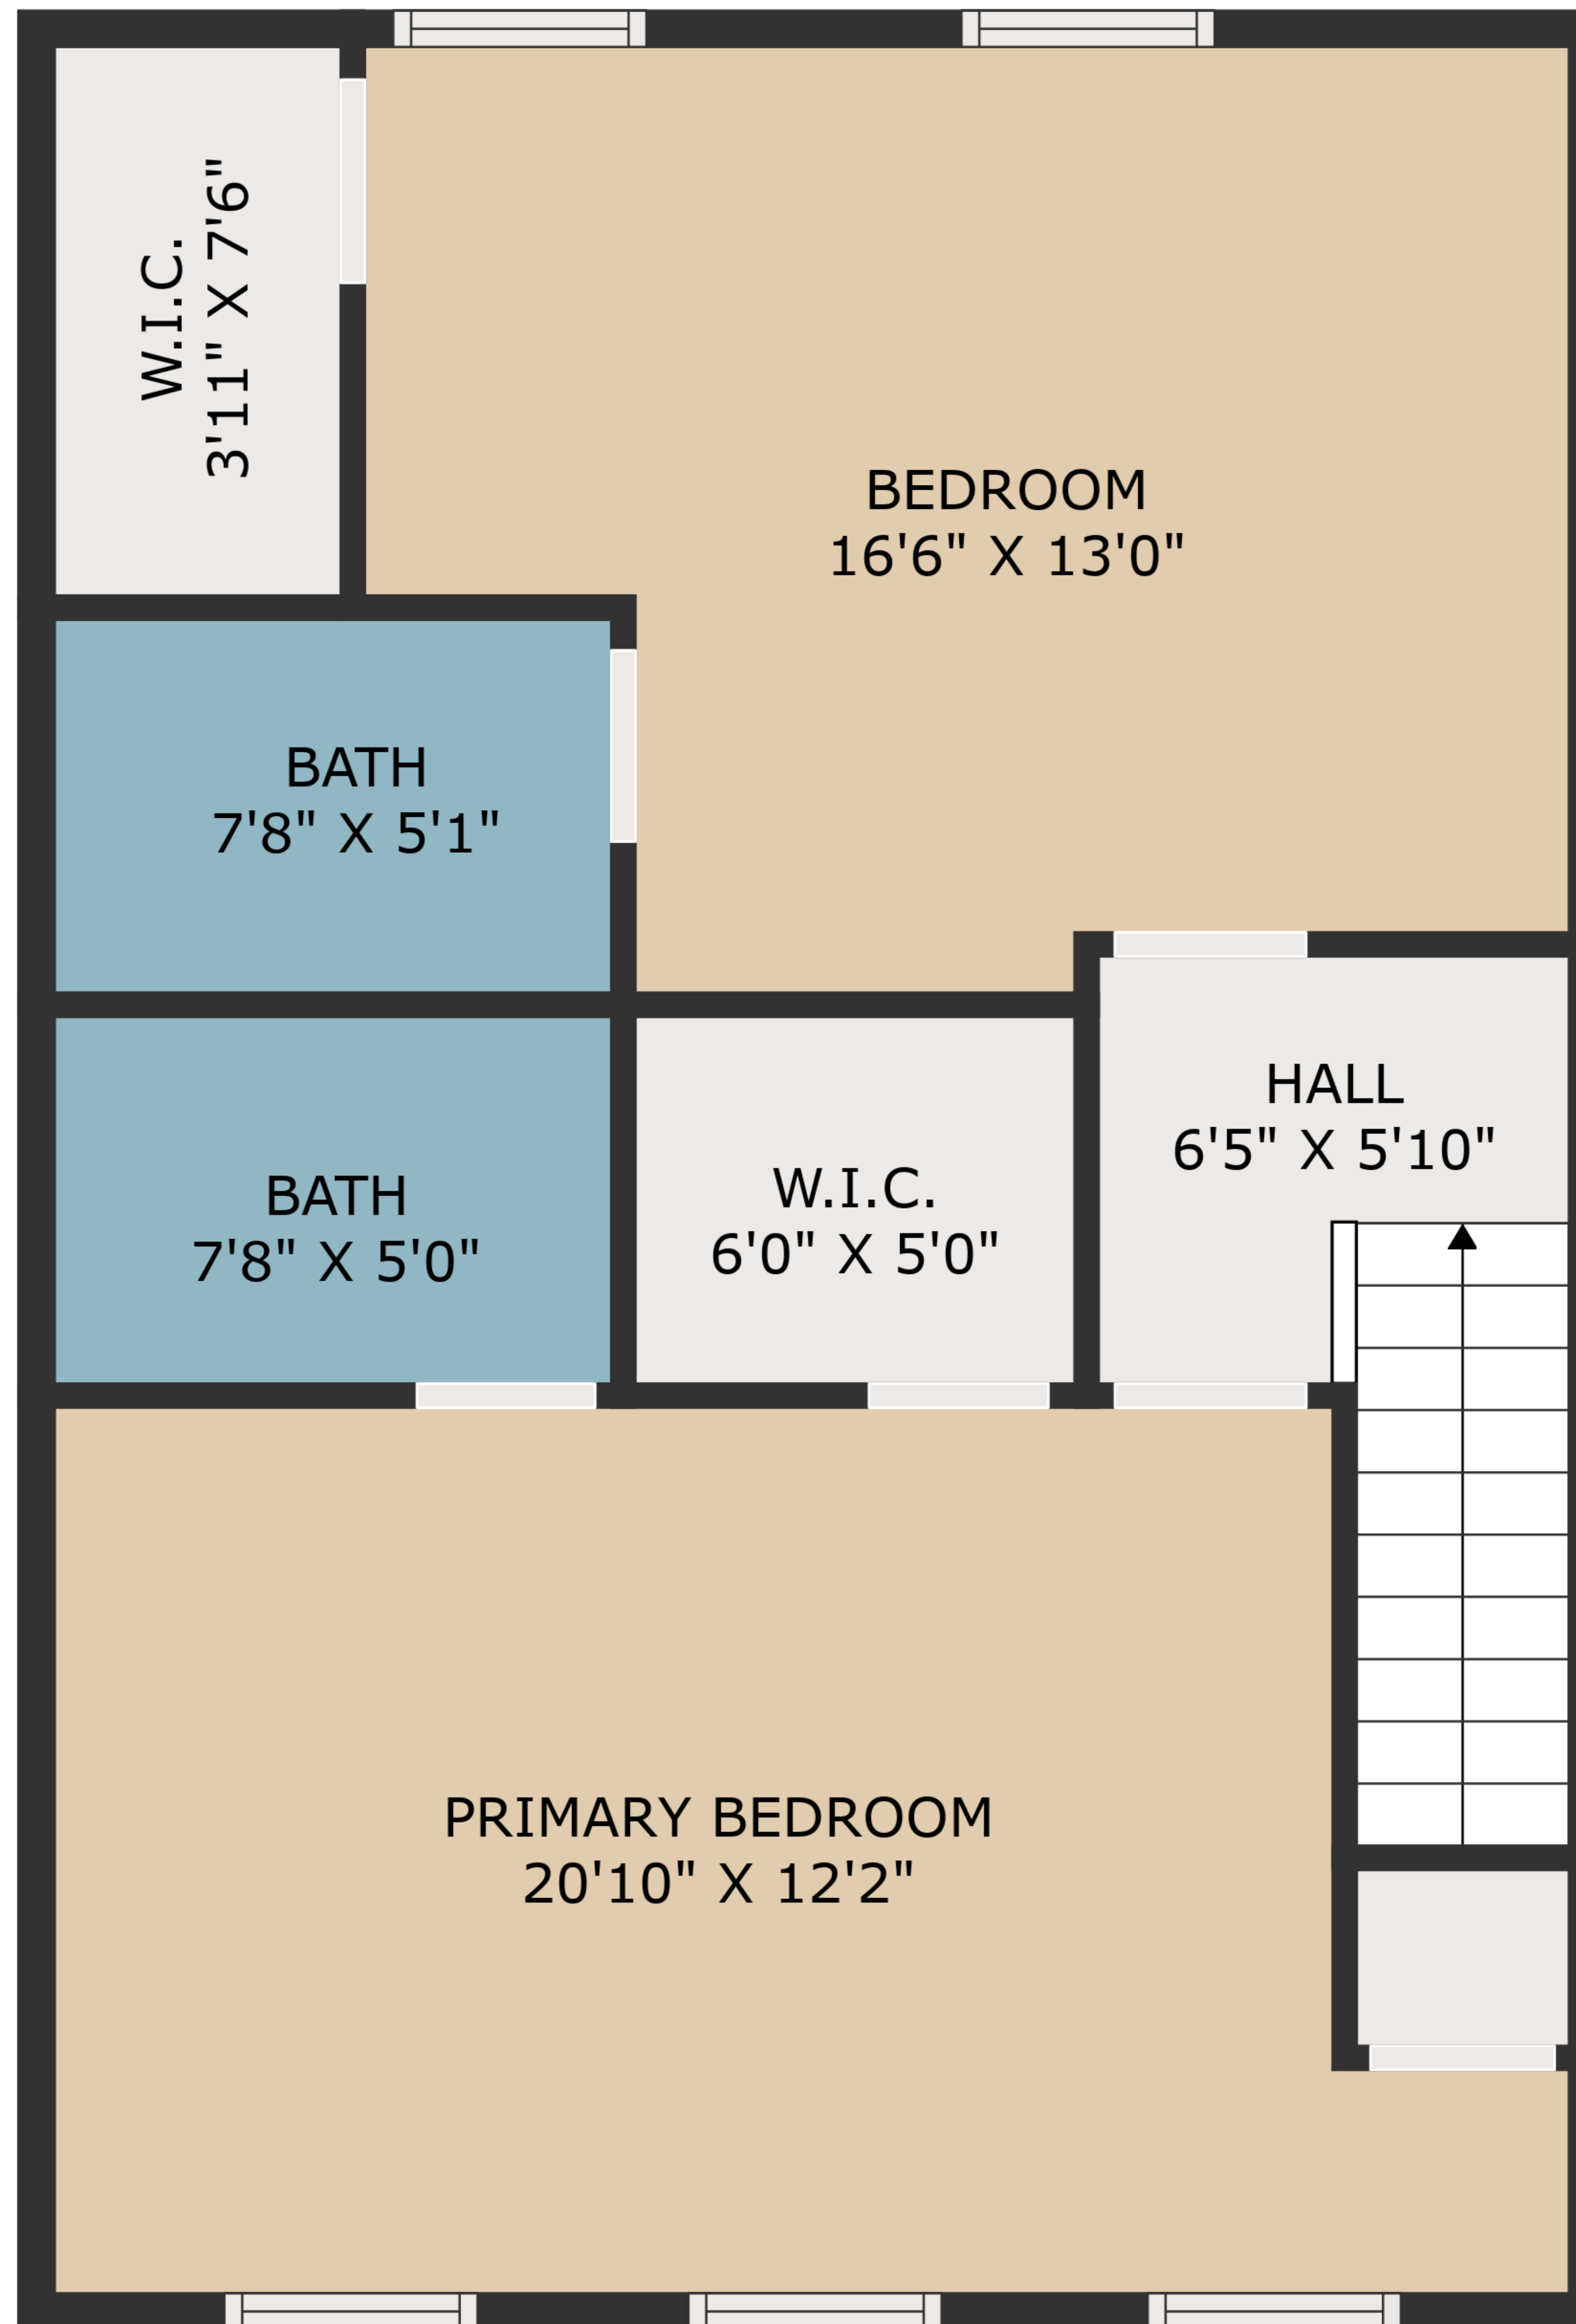

TOTAL: 1284 sq. ft

BELOW GROUND: 642 sq. ft, FLOOR 2: 642 sq. ft
EXCLUDED AREAS: BAY WINDOW: 12 sq. ft

MEASUREMENTS ARE DEEMED HIGHLY RELIABLE BUT NOT GUARANTEED.

TOTAL: 1284 sq. ft
BELOW GROUND: 642 sq. ft, FLOOR 2: 642 sq. ft
EXCLUDED AREAS: BAY WINDOW: 12 sq. ft

MEASUREMENTS ARE DEEMED HIGHLY RELIABLE BUT NOT GUARANTEED.

FLOOR 1

FLOOR 2

TOTAL: 1284 sq. ft
 BELOW GROUND: 642 sq. ft, FLOOR 2: 642 sq. ft
 EXCLUDED AREAS: BAY WINDOW: 12 sq. ft

MEASUREMENTS ARE DEEMED HIGHLY RELIABLE BUT NOT GUARANTEED.