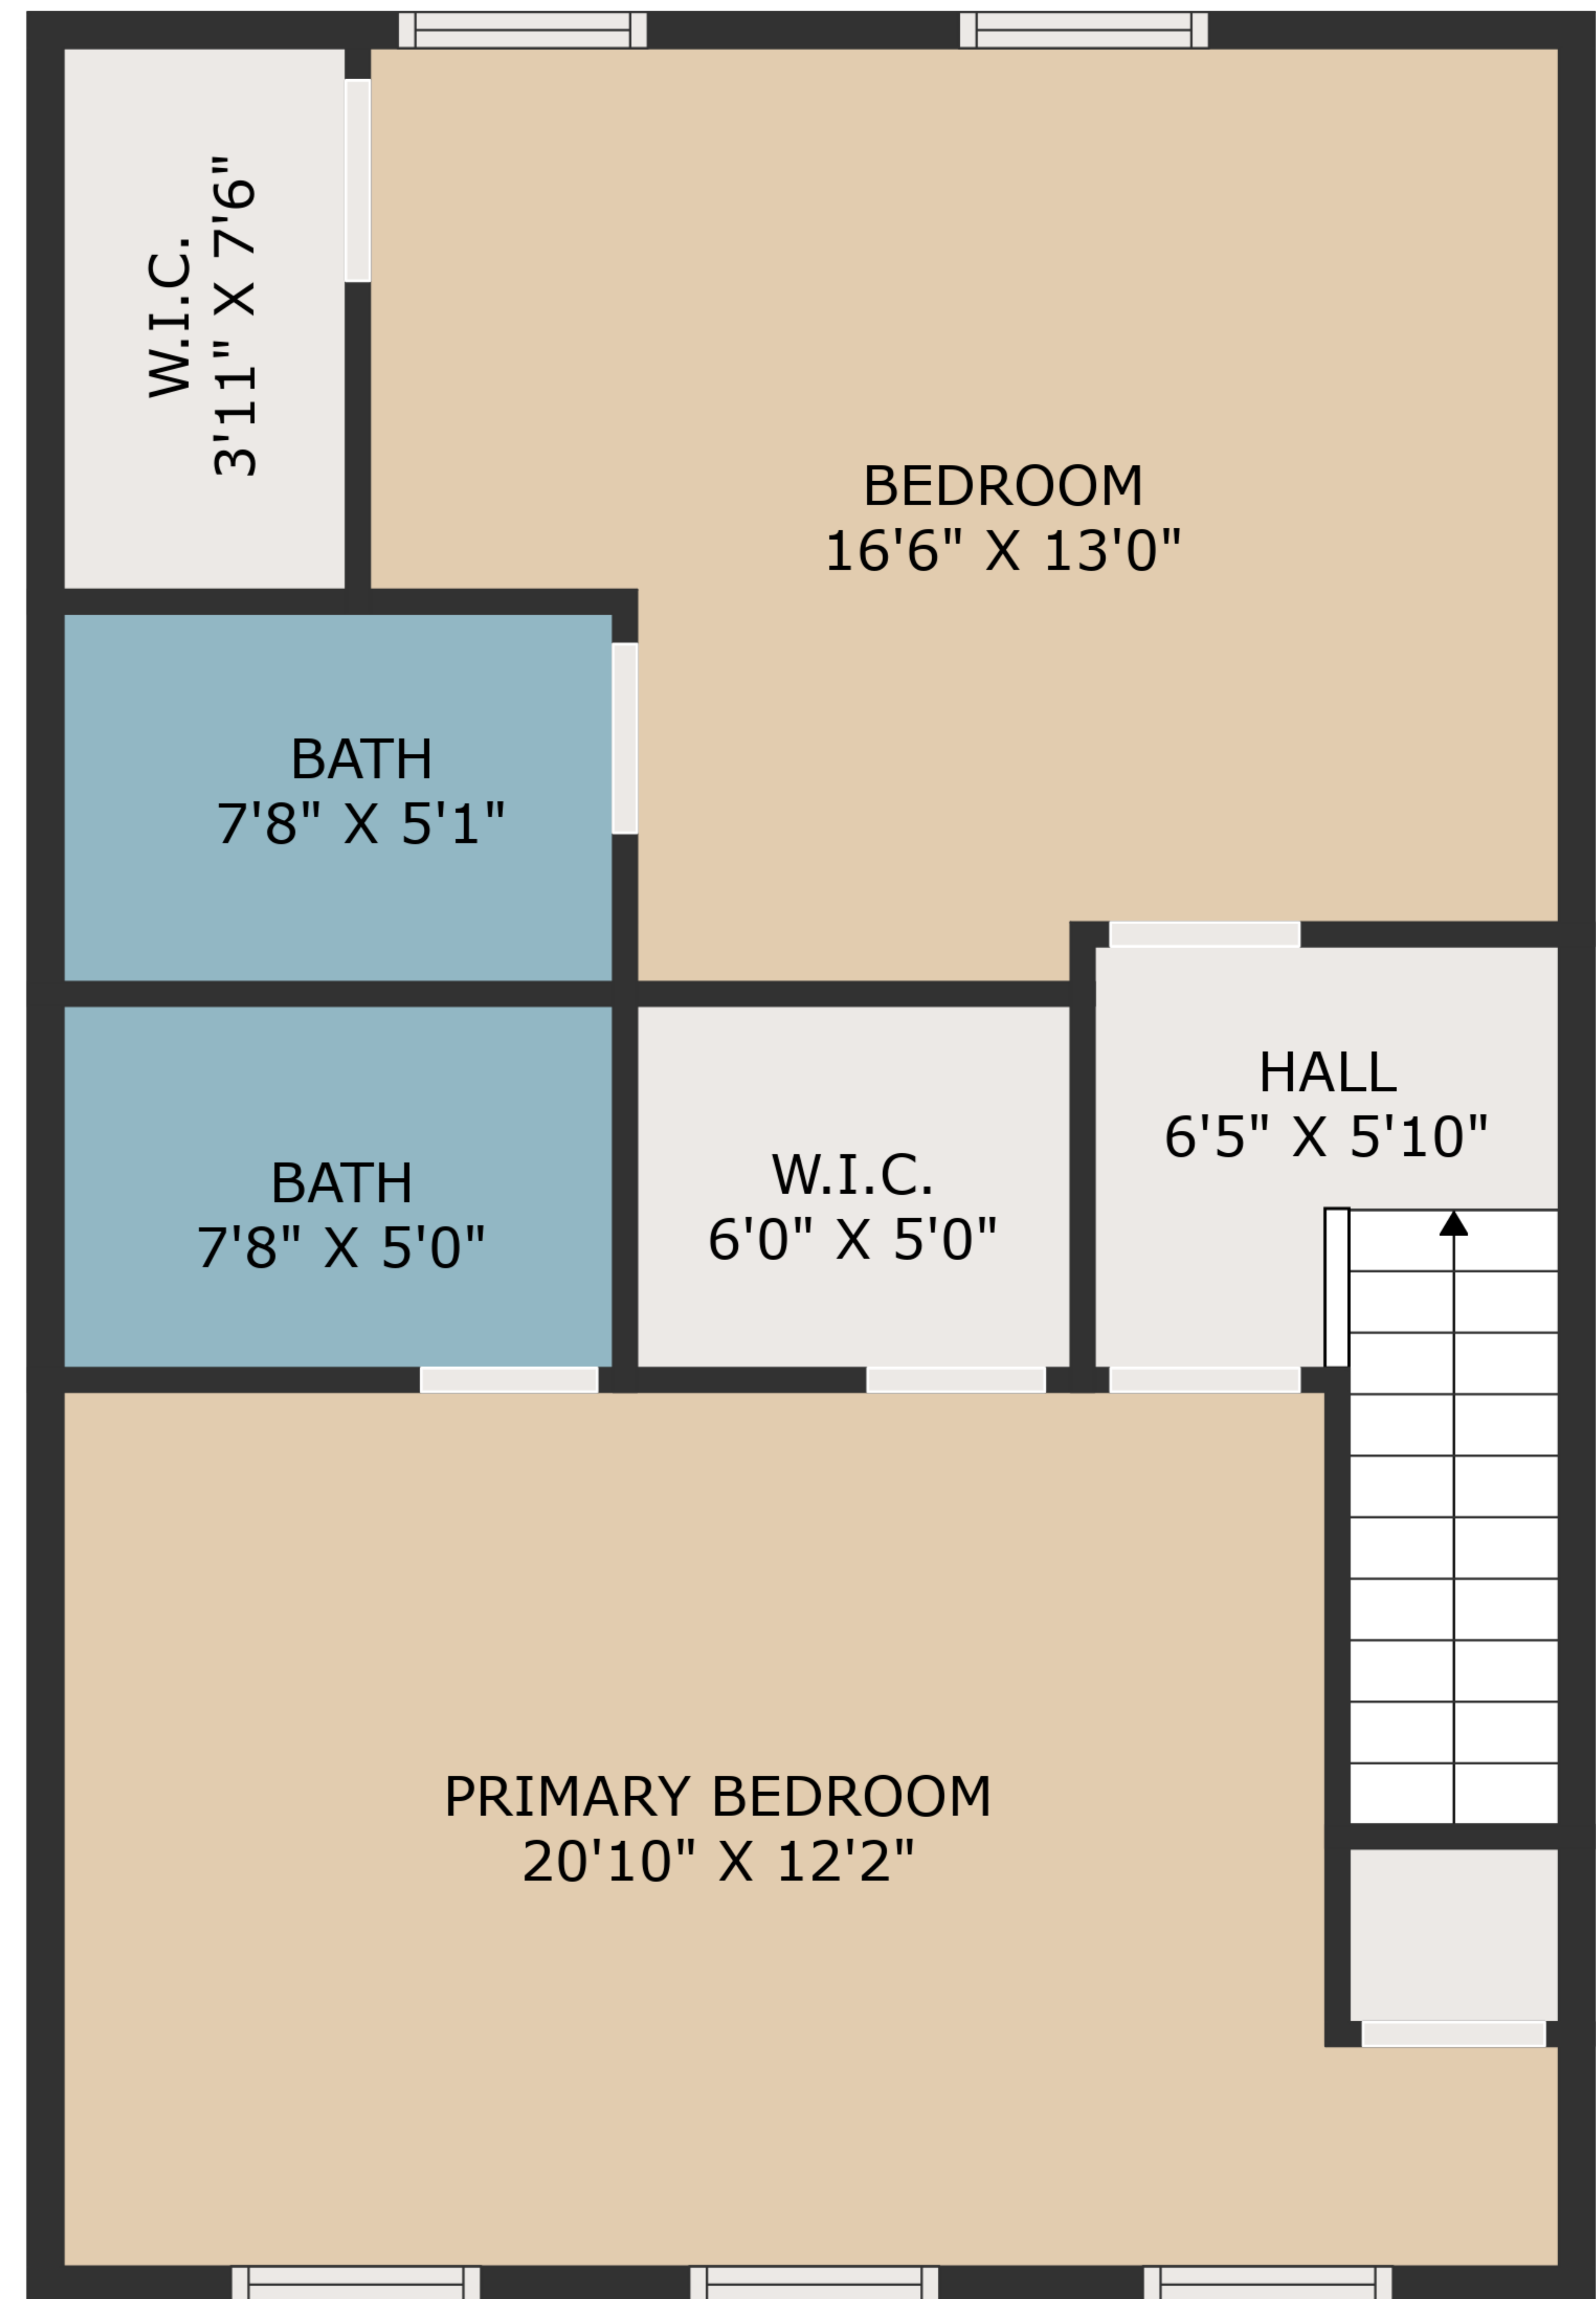

TOTAL: 1284 sq. ft

BELOW GROUND: 642 sq. ft, FLOOR 2: 642 sq. ft
EXCLUDED AREAS: BAY WINDOW: 12 sq. ft

MEASUREMENTS ARE DEEMED HIGHLY RELIABLE BUT NOT GUARANTEED.

TOTAL: 1284 sq. ft
BELOW GROUND: 642 sq. ft, FLOOR 2: 642 sq. ft
EXCLUDED AREAS: BAY WINDOW: 12 sq. ft

MEASUREMENTS ARE DEEMED HIGHLY RELIABLE BUT NOT GUARANTEED.

FLOOR 1

FLOOR 2

TOTAL: 1284 sq. ft
 BELOW GROUND: 642 sq. ft, FLOOR 2: 642 sq. ft
 EXCLUDED AREAS: BAY WINDOW: 12 sq. ft

MEASUREMENTS ARE DEEMED HIGHLY RELIABLE BUT NOT GUARANTEED.