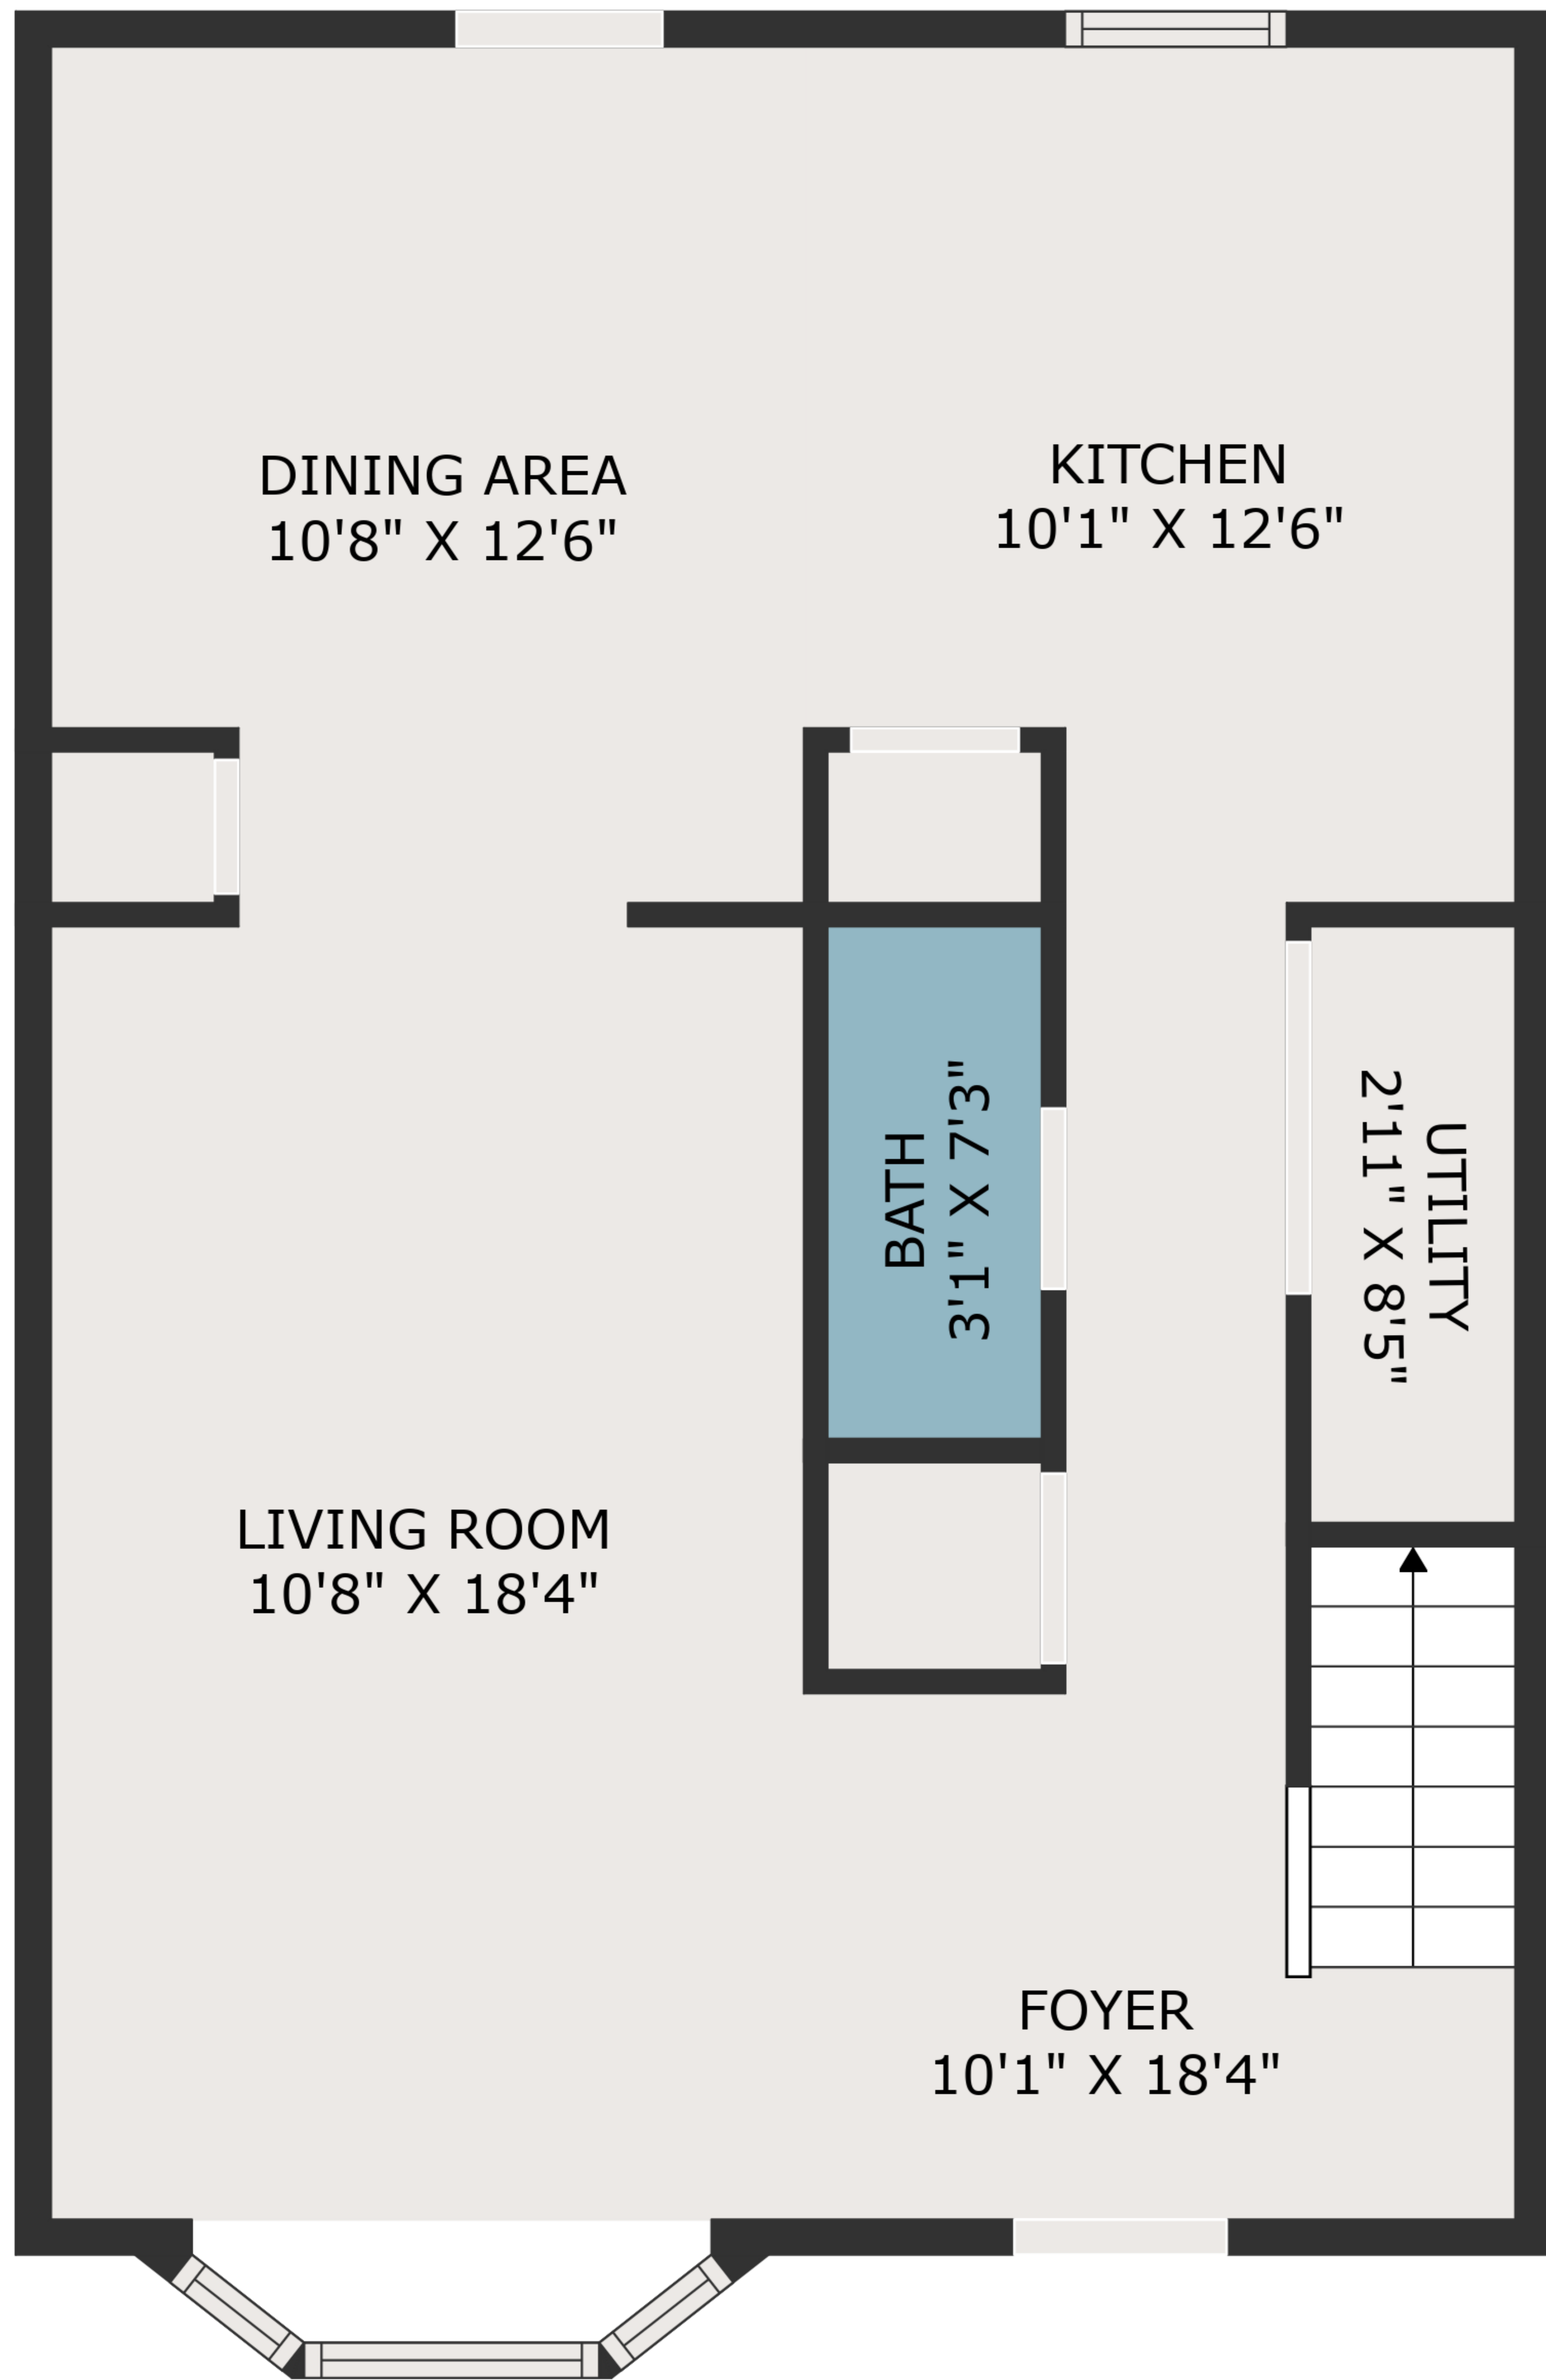

TOTAL: 1284 sq. ft

BELOW GROUND: 642 sq. ft, FLOOR 2: 642 sq. ft
EXCLUDED AREAS: BAY WINDOW: 12 sq. ft

MEASUREMENTS ARE DEEMED HIGHLY RELIABLE BUT NOT GUARANTEED.

TOTAL: 1284 sq. ft
BELOW GROUND: 642 sq. ft, FLOOR 2: 642 sq. ft
EXCLUDED AREAS: BAY WINDOW: 12 sq. ft

MEASUREMENTS ARE DEEMED HIGHLY RELIABLE BUT NOT GUARANTEED.

FLOOR 1

FLOOR 2

TOTAL: 1284 sq. ft
 BELOW GROUND: 642 sq. ft, FLOOR 2: 642 sq. ft
 EXCLUDED AREAS: BAY WINDOW: 12 sq. ft

MEASUREMENTS ARE DEEMED HIGHLY RELIABLE BUT NOT GUARANTEED.