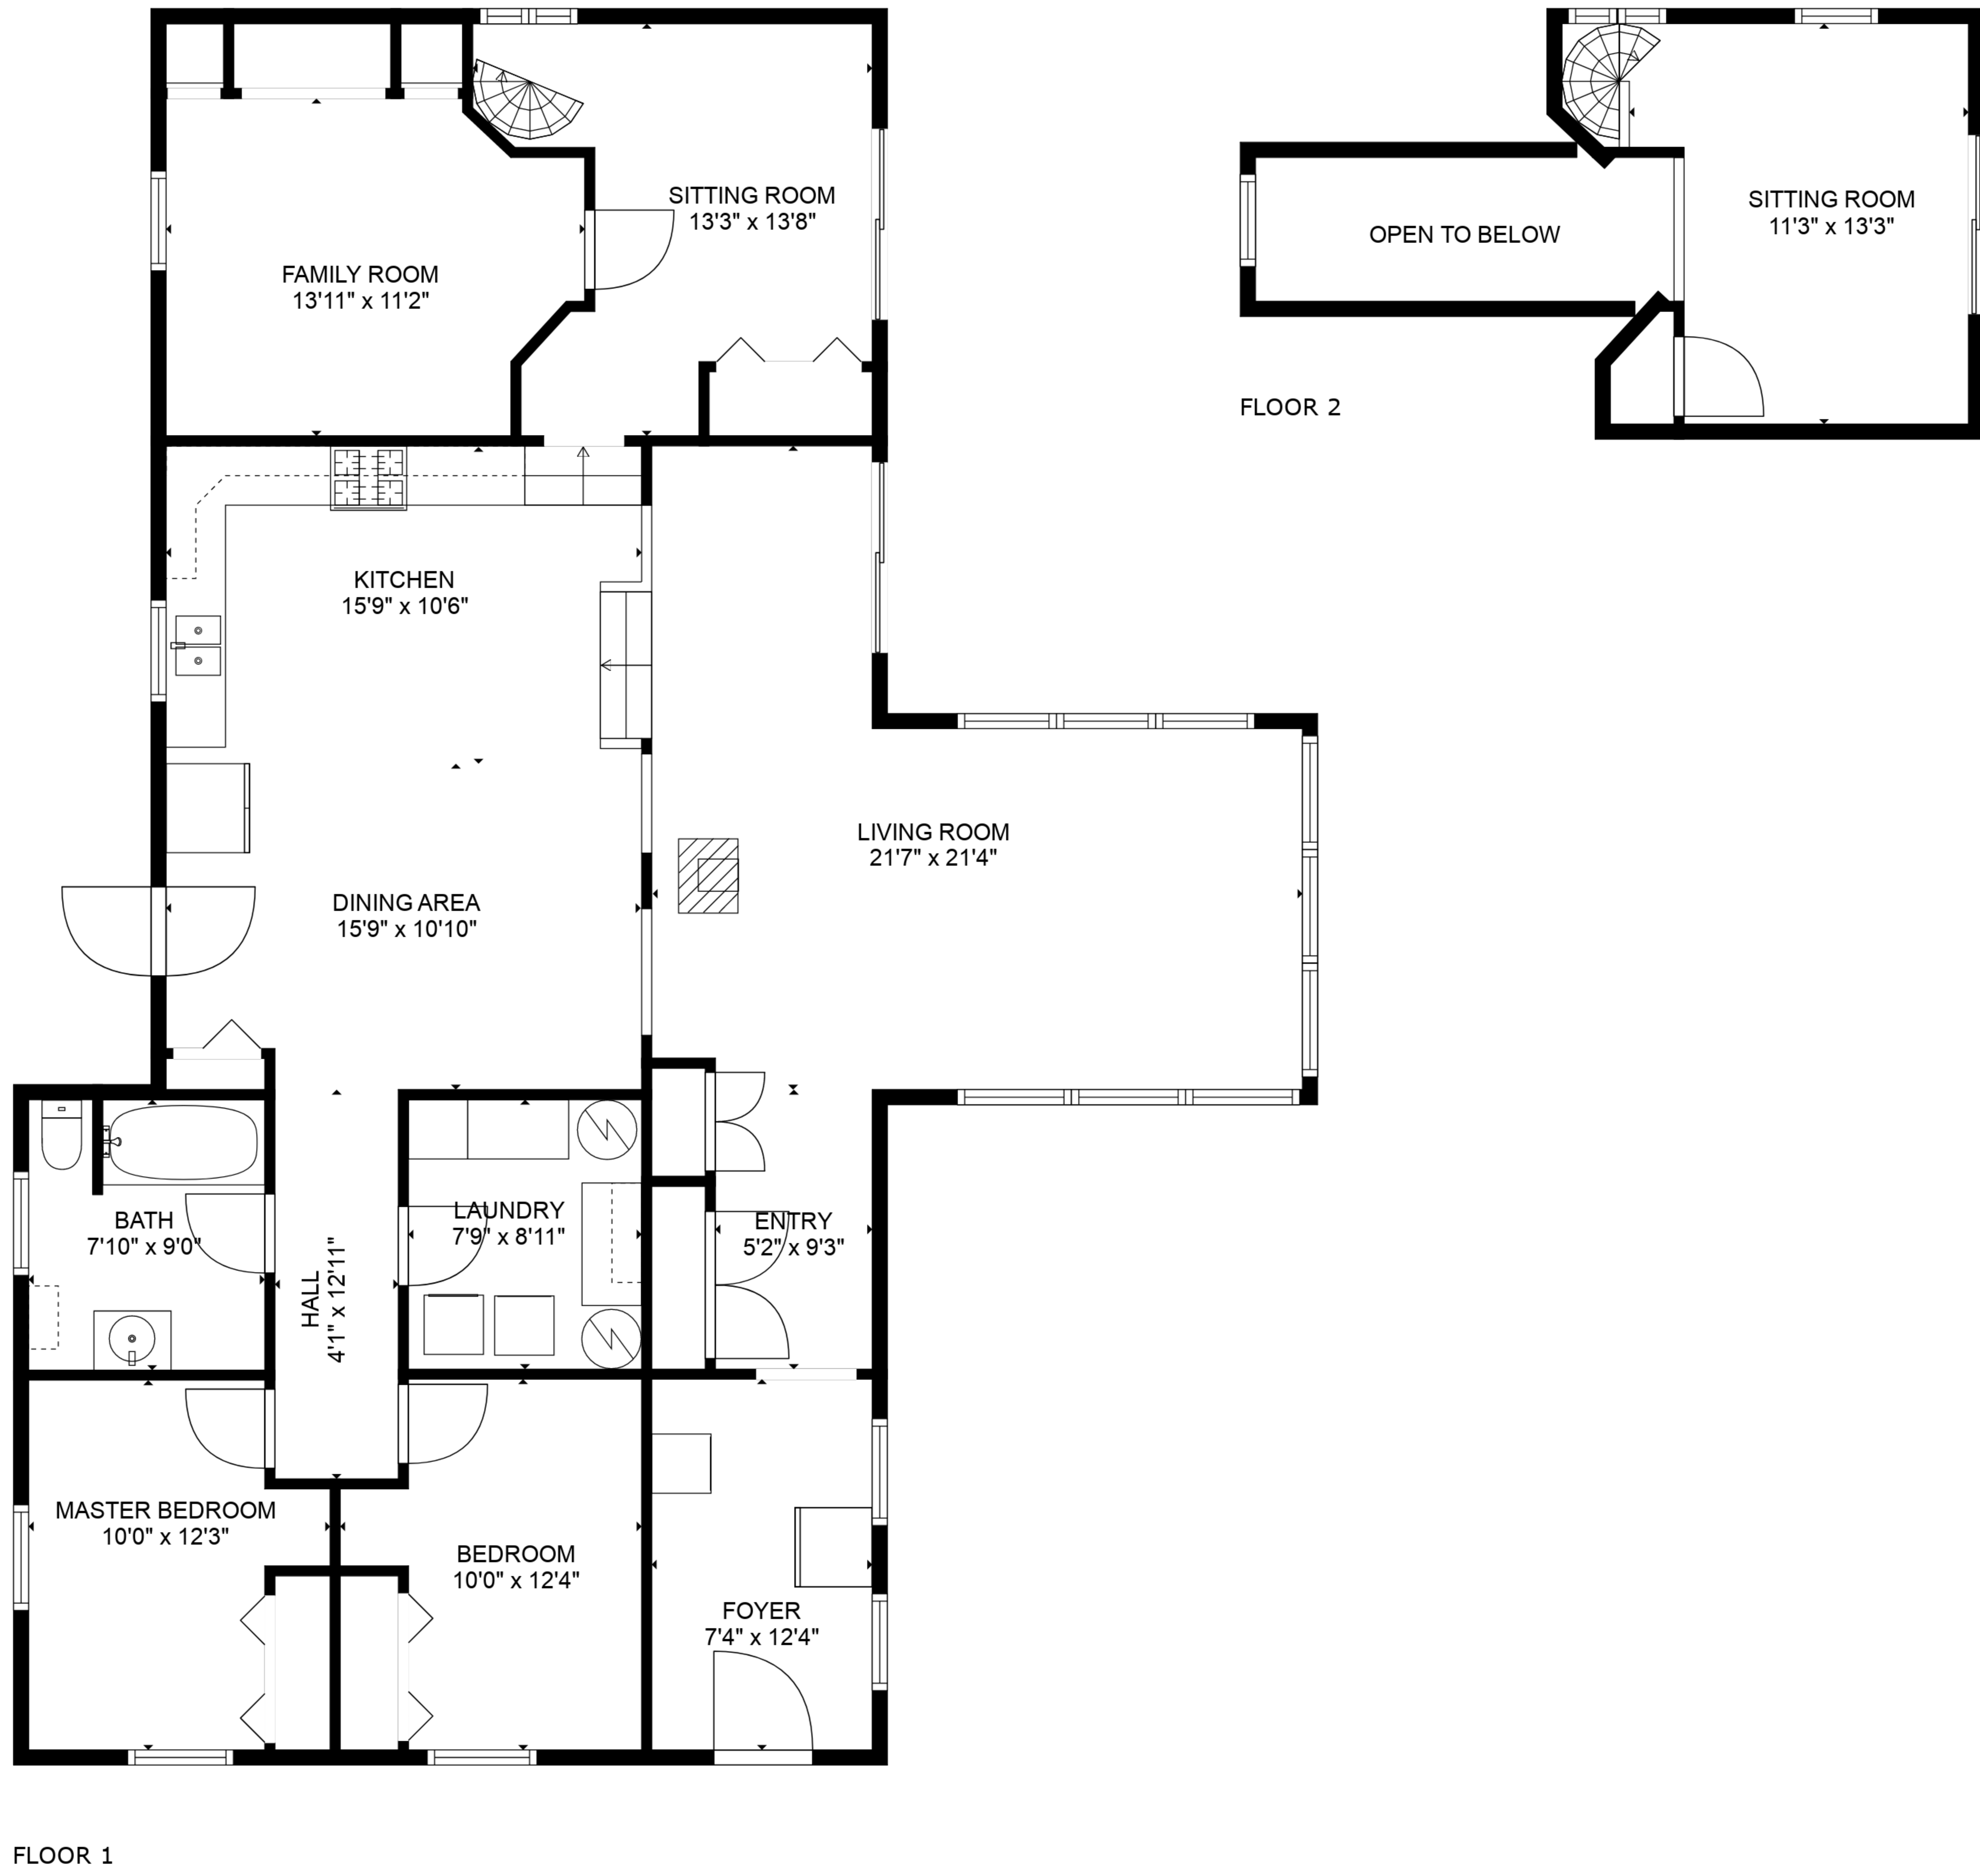

TOTAL: 1766 sq. ft

FLOOR 1: 1614 sq. ft, FLOOR 2: 152 sq. ft
 EXCLUDED AREAS: OPEN TO BELOW: 66 sq. ft

OPEN TO BELOW

SITTING ROOM
11'3" x 13'3"

TOTAL: 1766 sq. ft
FLOOR 1: 1614 sq. ft, FLOOR 2: 152 sq. ft
EXCLUDED AREAS: OPEN TO BELOW: 66 sq. ft

FLOOR 1

FLOOR 2

TOTAL: 1766 sq. ft

FLOOR 1: 1614 sq. ft, FLOOR 2: 152 sq. ft
 EXCLUDED AREAS: OPEN TO BELOW: 66 sq. ft