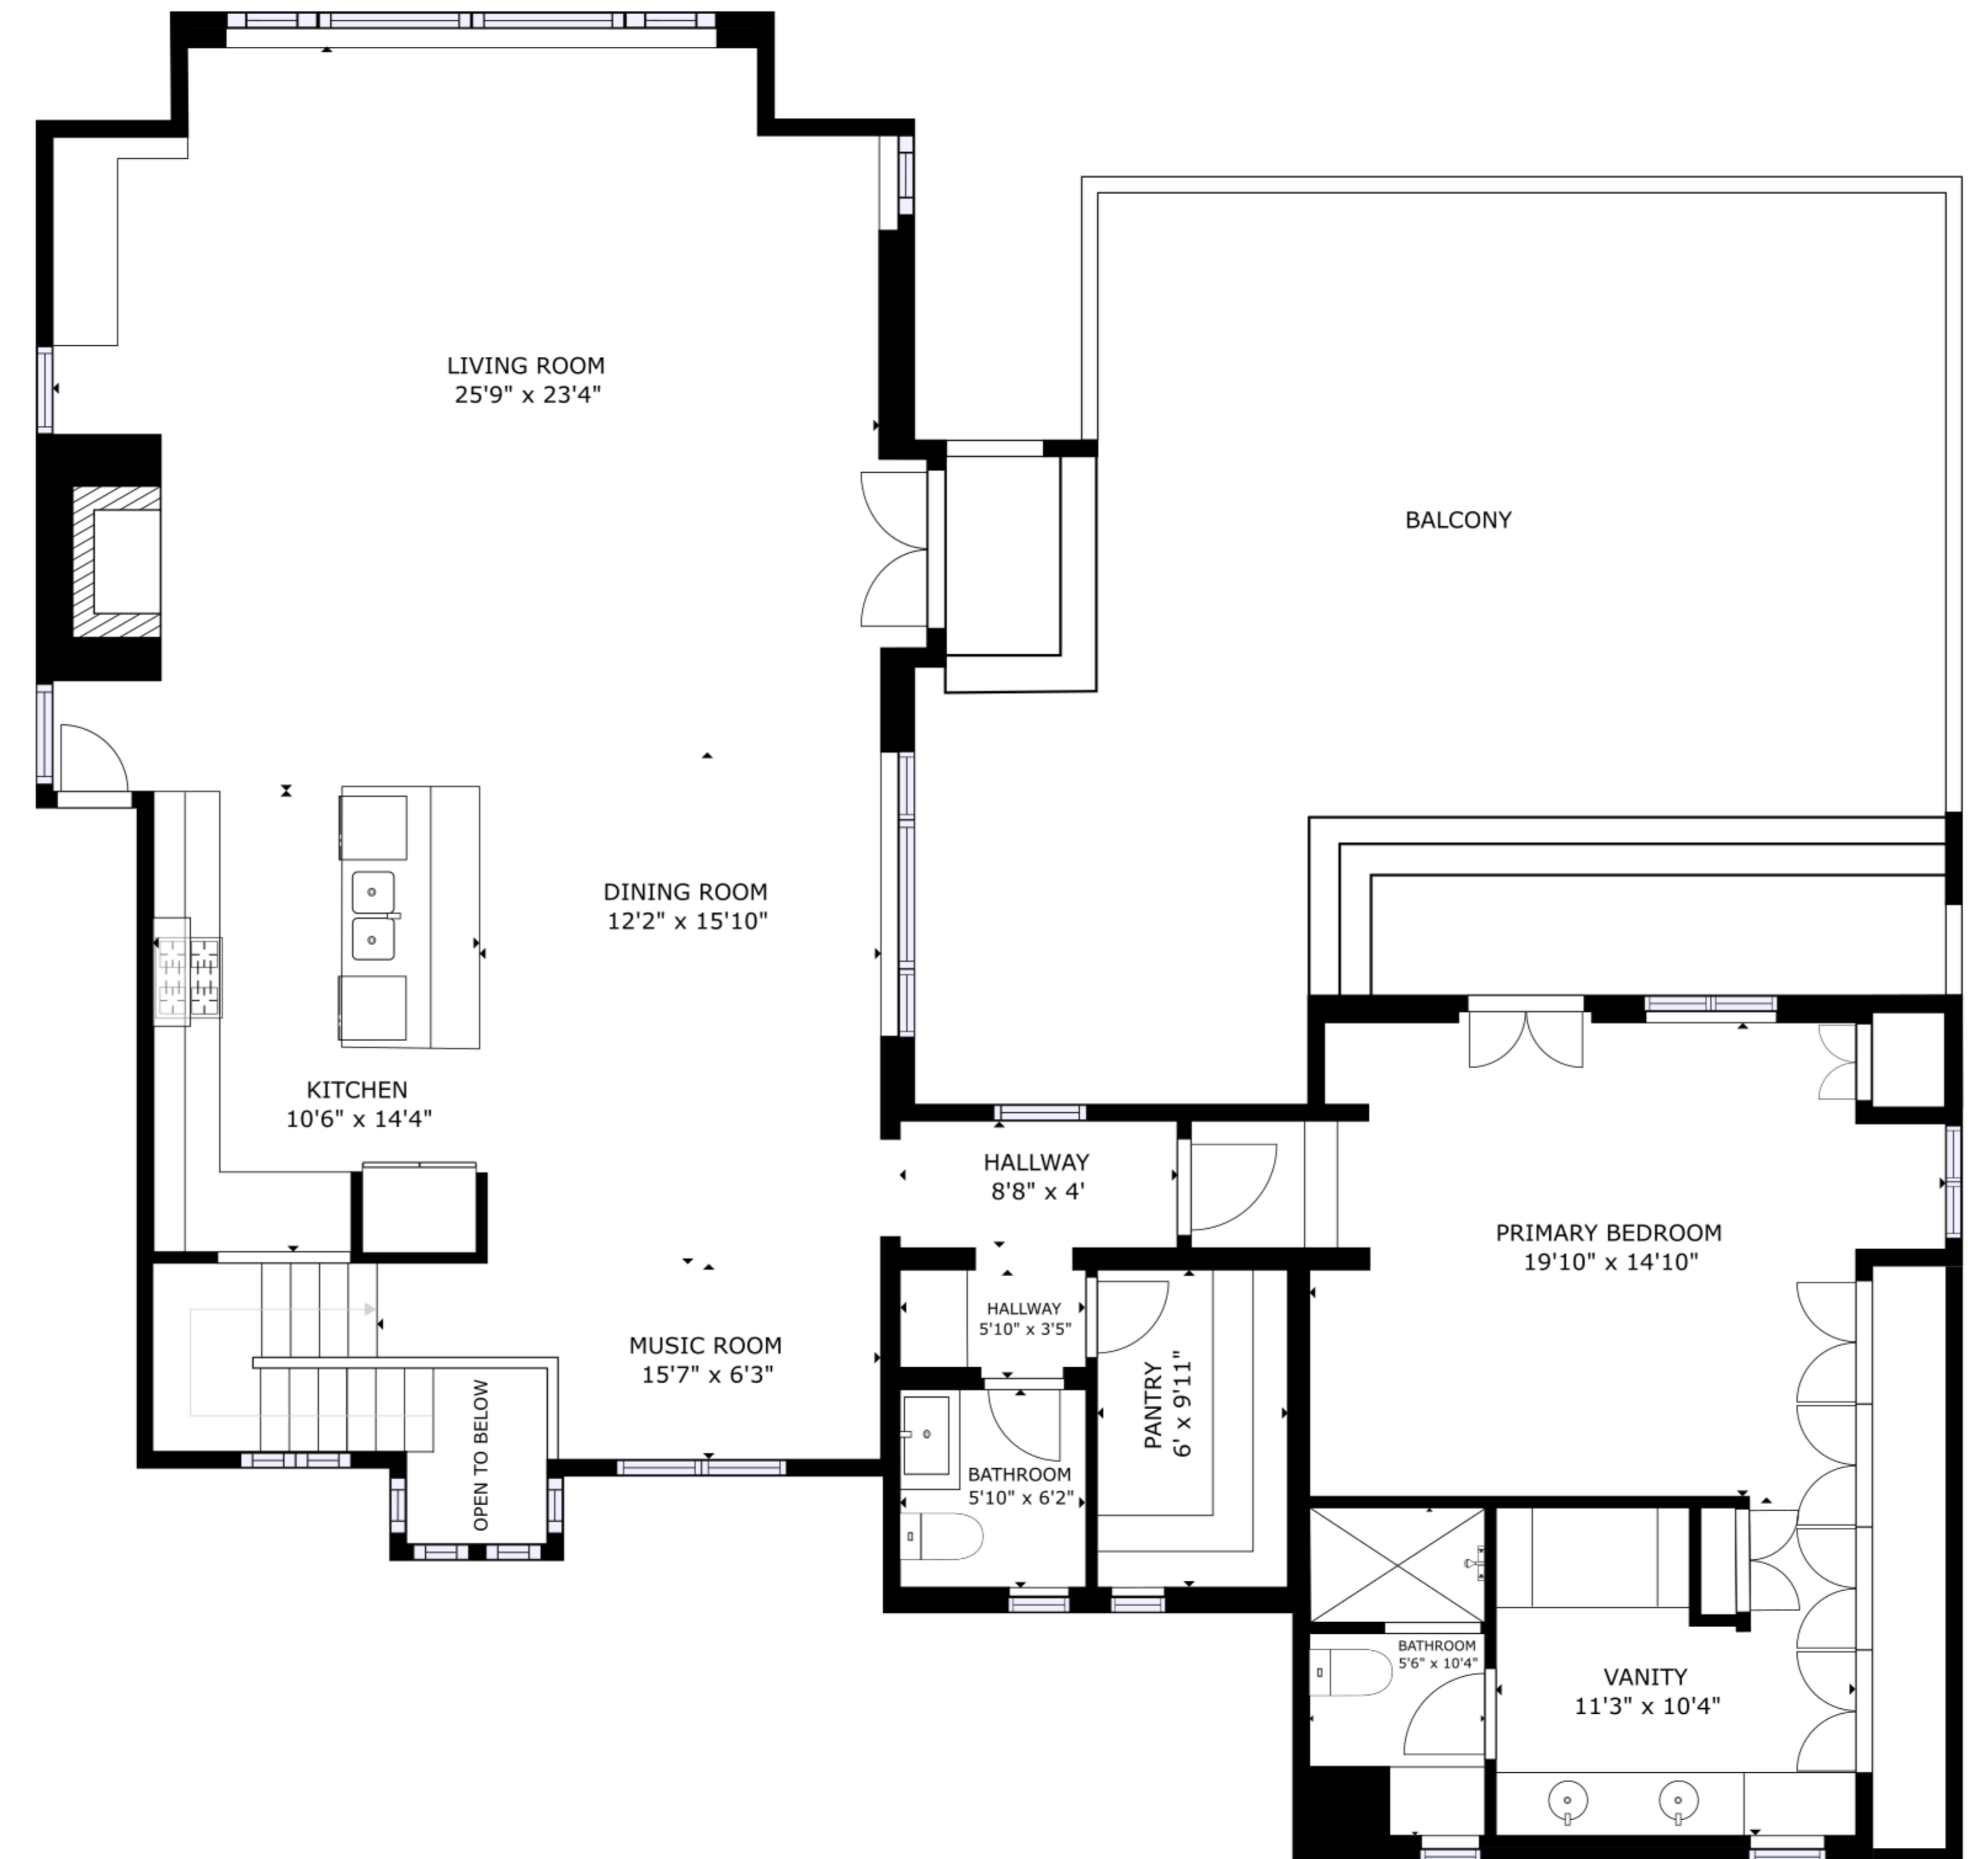

FLOOR 1

FLOOR 2

GROSS INTERNAL AREA
 FLOOR 1: 2172 sq ft ,FLOOR 2: 1786 sq ft
 EXCLUDED AREAS; PORCH: 118 sq ft, BALCONY: 793 sq ft, GARAGE: 508 sq ft
 TOTAL: 3958 sq ft
 SIZES AND DIMENSIONS ARE APPROXIMATE, ACTUAL MAY VARY.