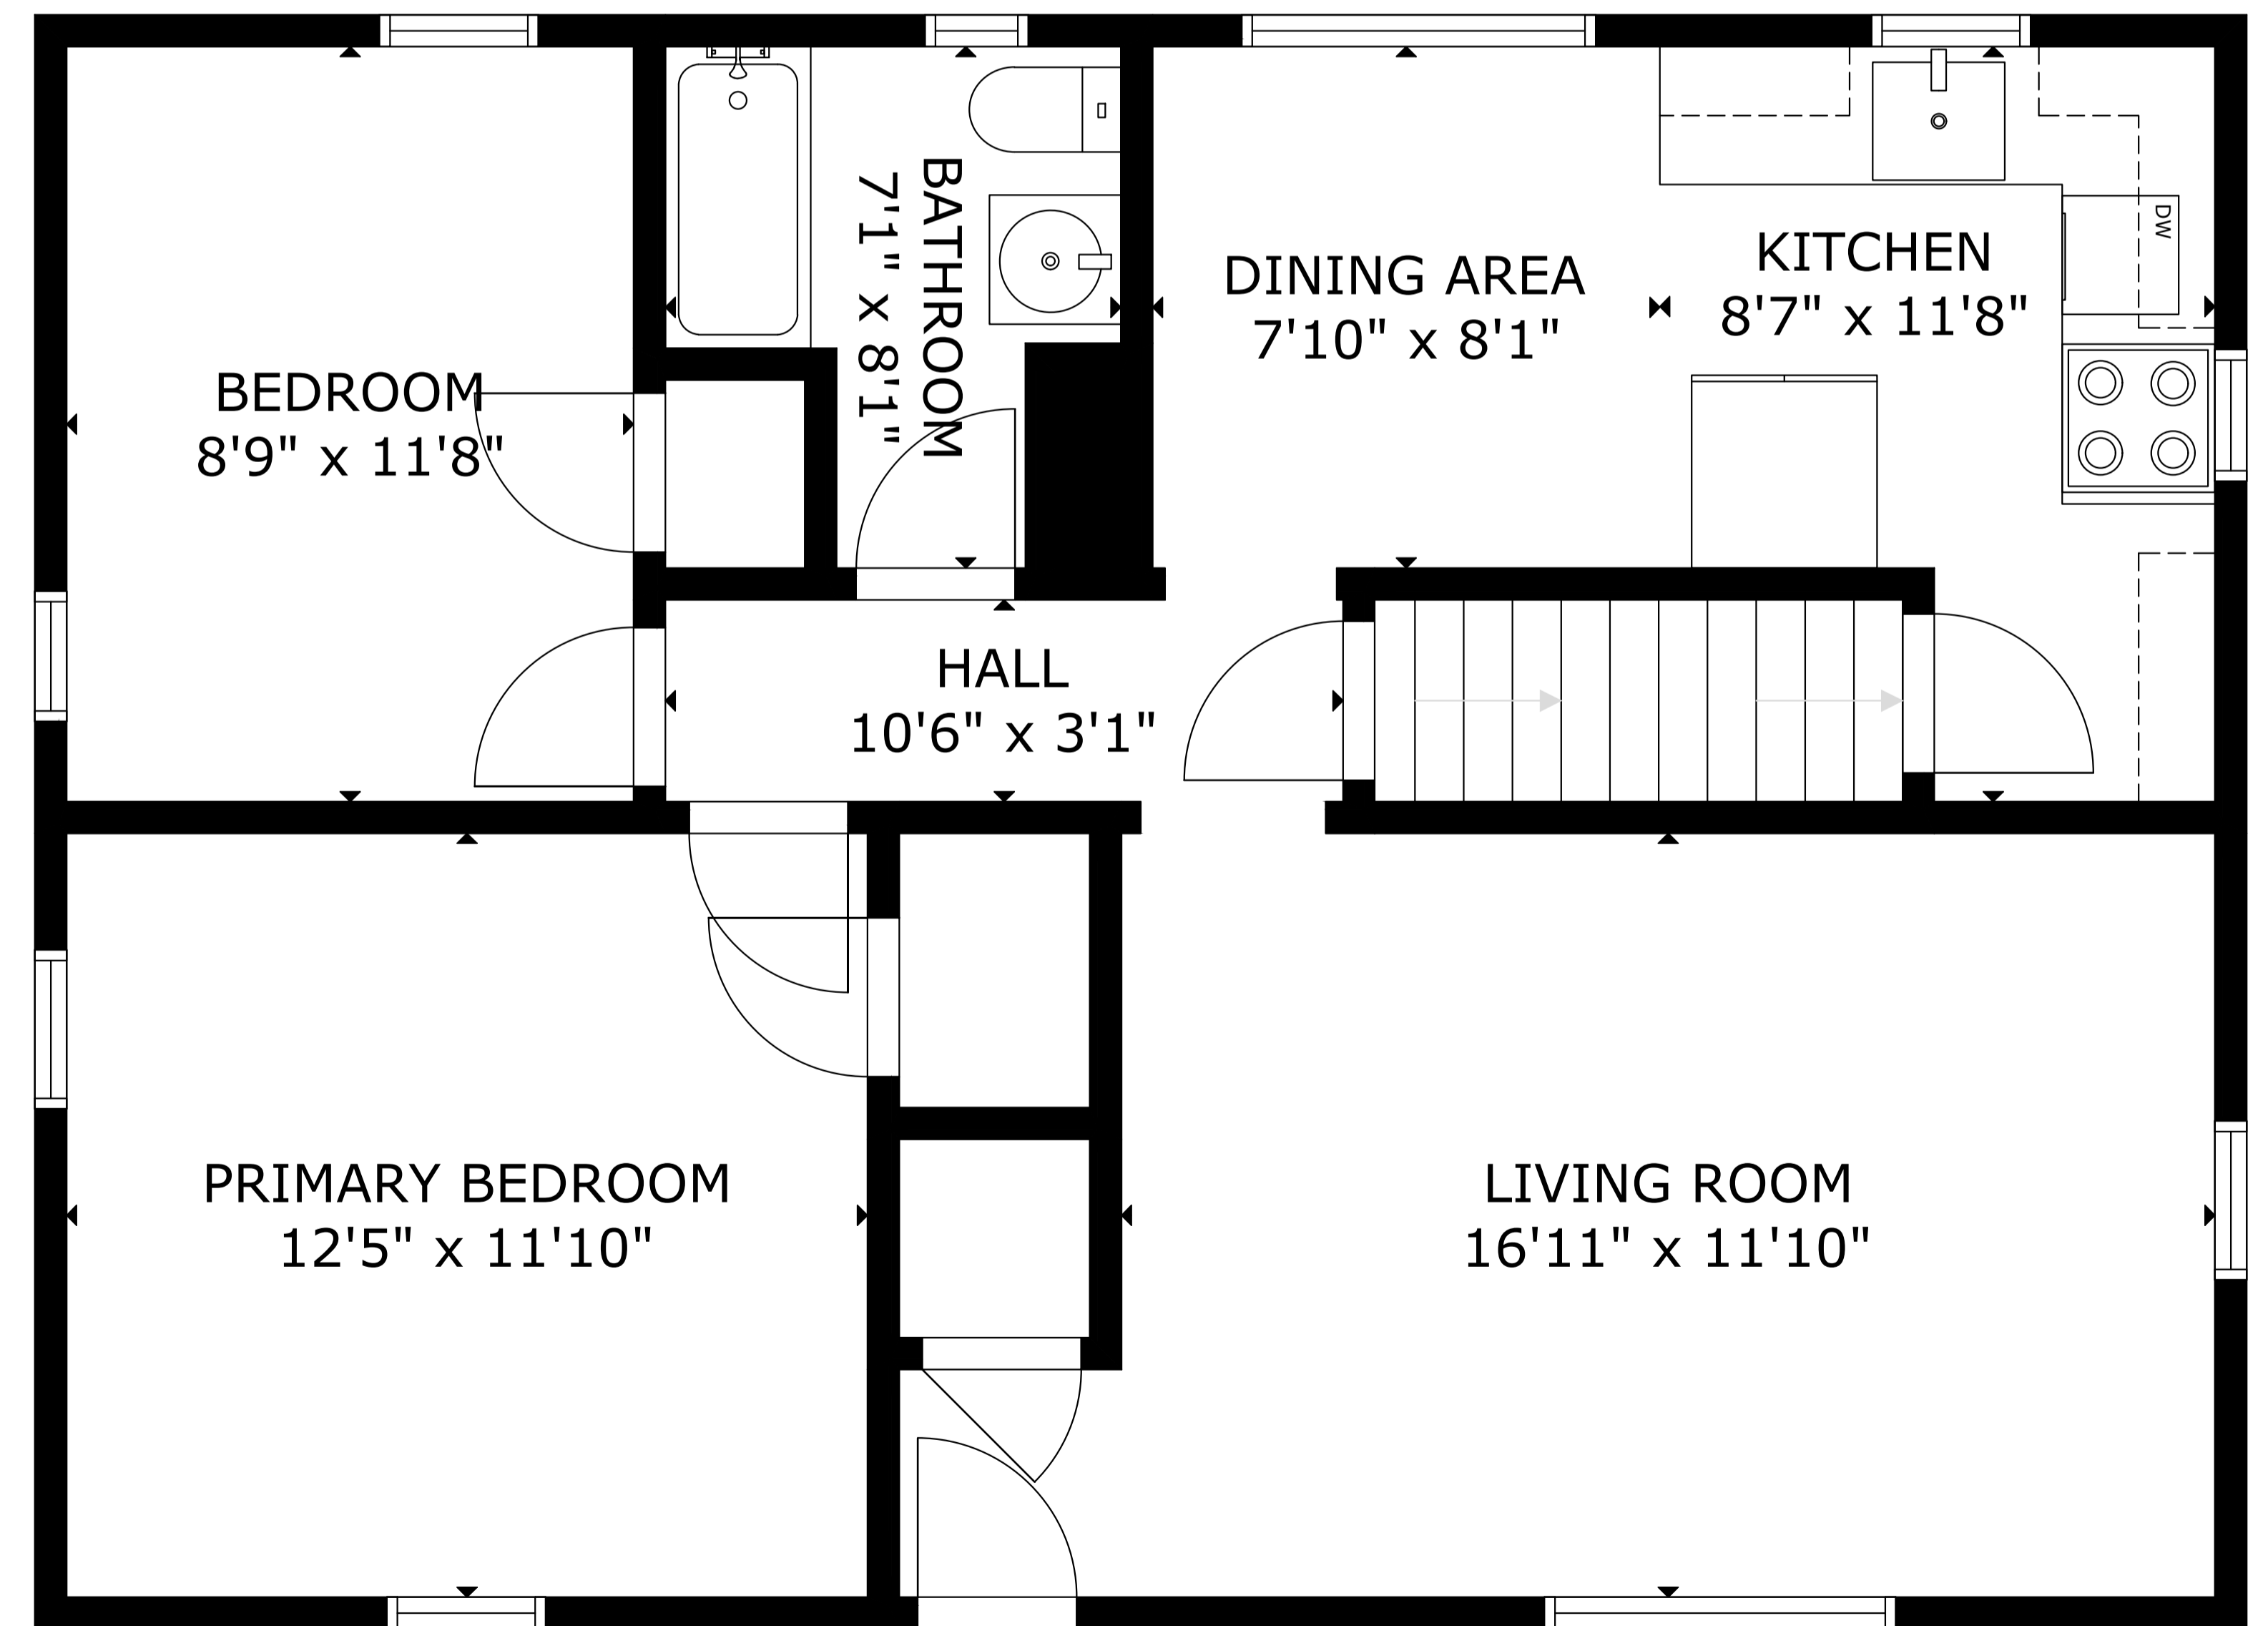

FLOOR 3

FLOOR 1

FLOOR 2

GROSS INTERNAL AREA
TOTAL: 1,961 sq ft
FLOOR 1: 710 sq ft, FLOOR 2: 797 sq ft, FLOOR 3: 454 sq ft
SIZE AND DIMENSIONS ARE APPROXIMATE, ACTUAL MAY VARY