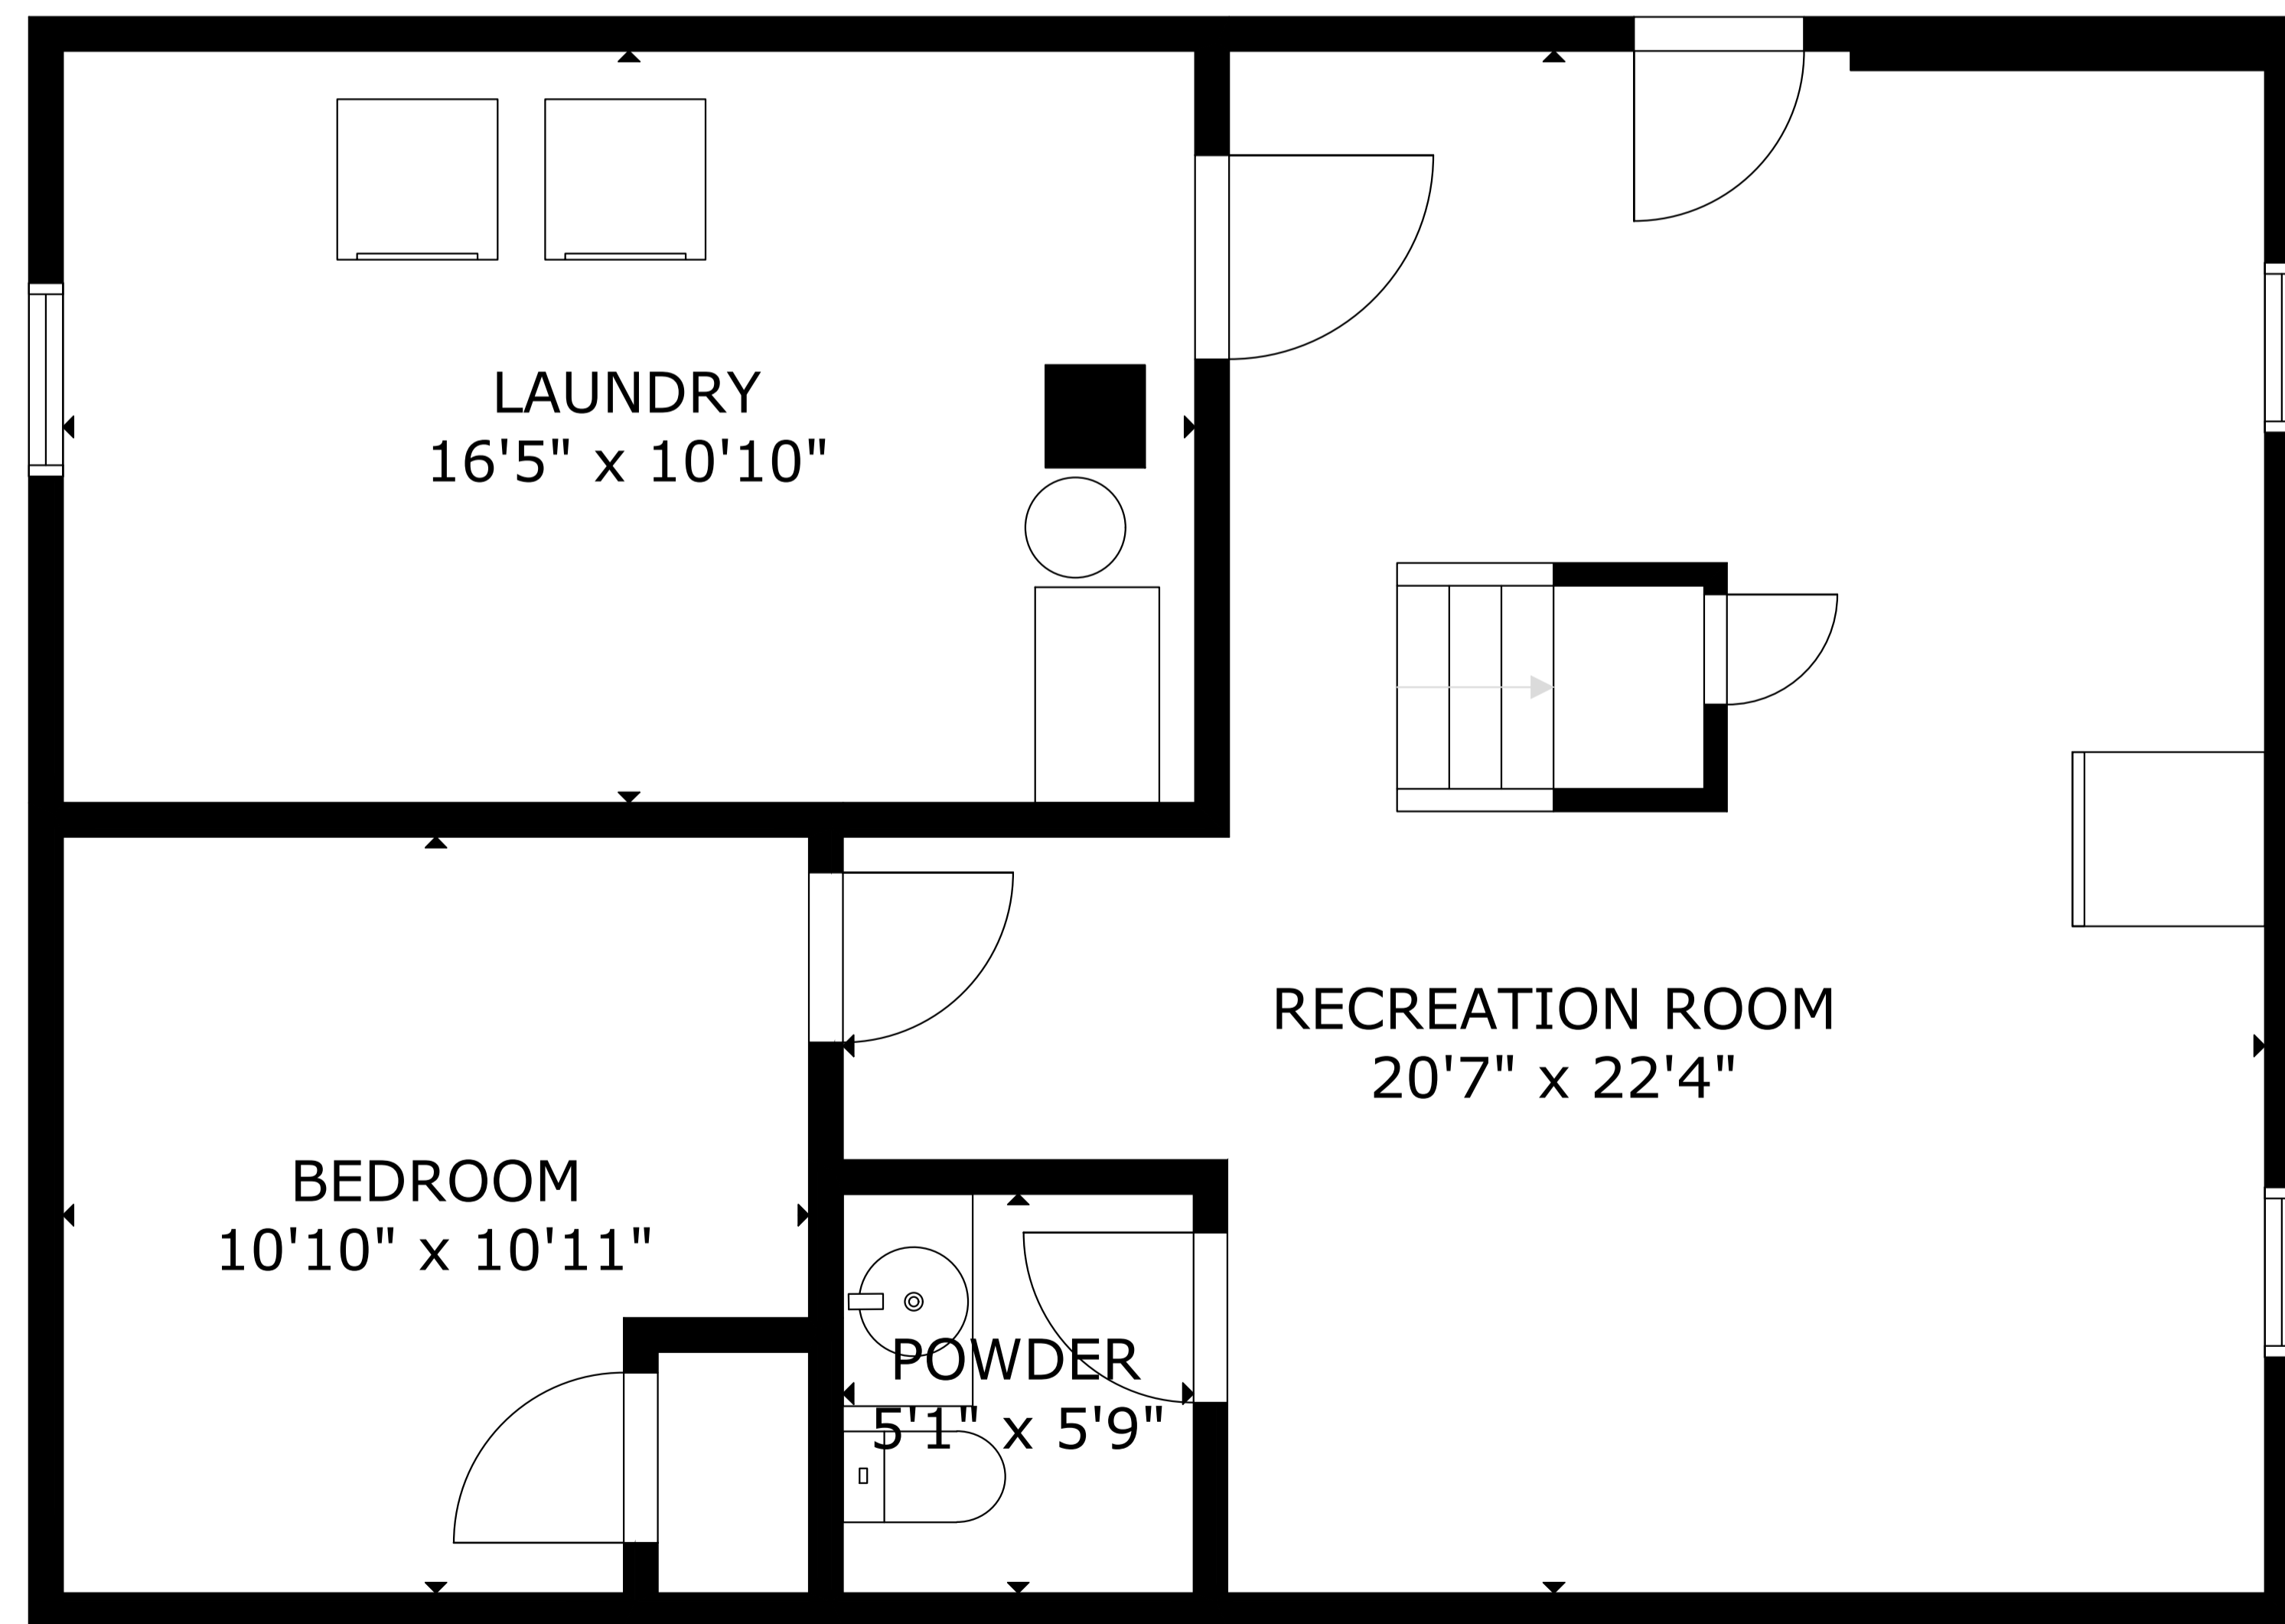

FLOOR 3

FLOOR 1

FLOOR 2

GROSS INTERNAL AREA
TOTAL: 1,961 sq ft
FLOOR 1: 710 sq ft, FLOOR 2: 797 sq ft, FLOOR 3: 454 sq ft
SIZE AND DIMENSIONS ARE APPROXIMATE, ACTUAL MAY VARY