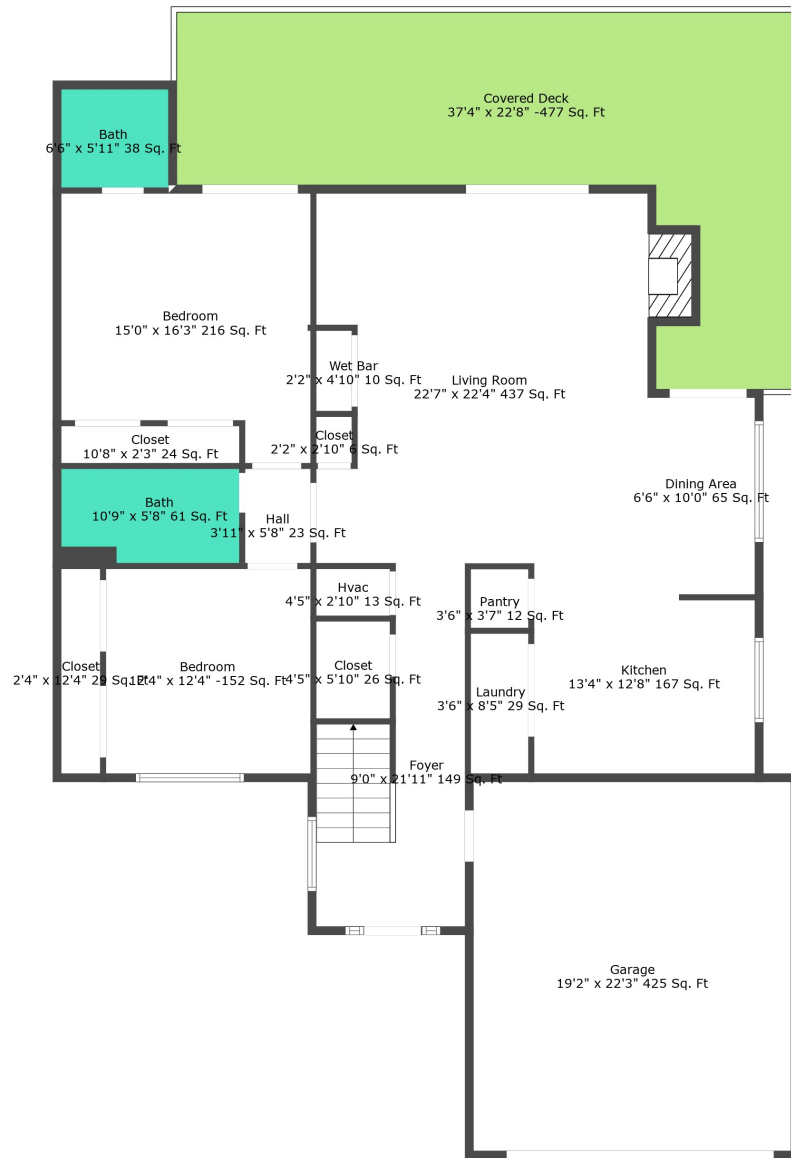

Estimated areas

GLA FLOOR 1: 1588 sq. ft, excluded 942 sq. ft
 GLA FLOOR 2: 1016 sq. ft, excluded 735 sq. ft
 Total GLA 2604 sq. ft, total scanned area 3738 sq. ft

Measurements Are Calculated By Cubicasa Technology. Deemed Highly Reliable But Not Guaranteed.