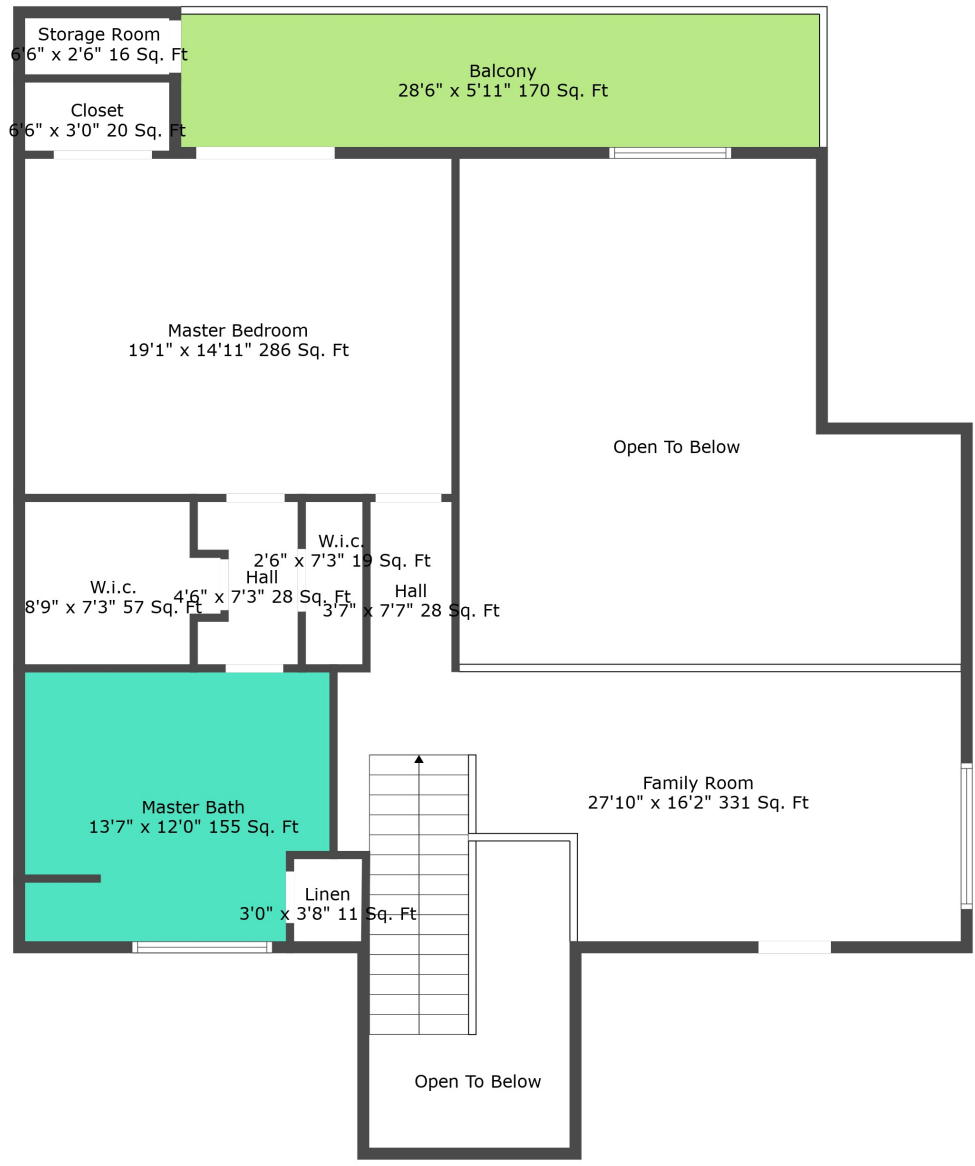

Estimated areas

GLA FLOOR 1: 1588 sq. ft, excluded 942 sq. ft
 GLA FLOOR 2: 1016 sq. ft, excluded 735 sq. ft
 Total GLA 2604 sq. ft, total scanned area 3738 sq. ft

Measurements Are Calculated By Cubicasa Technology. Deemed Highly Reliable But Not Guaranteed.