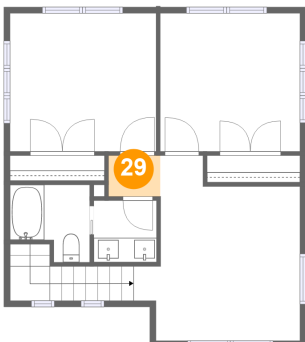

29 Floor 3 - Hall

Dimensions: 4'3" x 3'4"
Area: 14 sq. ft
Counted as Living Area:
Yes

Heated: Yes
Finished: Yes
Enclosed: Yes
Contiguous:
Yes
Permitted: Yes
Wet Space: No
Addition: No
Conversion: No