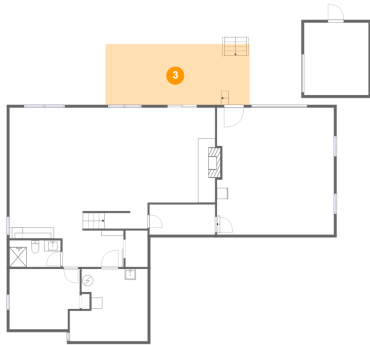

**17105 Weaver Lake Drive North, Maple Grove,
Hennepin County, Minnesota, United States,**

1 Floor 1 - Garage

Dimensions: 11'9" x 13'2"
Area: 154 sq. ft
Counted as Living Area: No

Heated: No
Finished: No
Enclosed: Yes
Contiguous: Yes
Permitted: Yes
Wet Space: No
Addition: No
Conversion: No

2 Floor 1 - Bedroom

Dimensions: 12'9" x 11'0"
Area: 132 sq. ft
Counted as Living Area:
Yes

Heated: Yes
Finished: Yes
Enclosed: Yes
Contiguous:
Yes
Permitted: Yes
Wet Space: No
Addition: No
Conversion: No

**17105 Weaver Lake Drive North, Maple Grove,
Hennepin County, Minnesota, United States,**

3 Floor 1 - Patio

Dimensions: 26'2" x 11'1"
Area: 290 sq. ft
Counted as Living Area: No

Heated: No
Finished: Yes
Enclosed: No
Contiguous: Yes
Permitted: Yes
Wet Space: No
Addition: No
Conversion: No

5 Floor 1 - Hall

Dimensions: 11'1" x 6'10"
Area: 75 sq. ft
Counted as Living Area:
Yes

Heated: Yes
Finished: Yes
Enclosed: Yes
Contiguous:
Yes
Permitted: Yes
Wet Space: No
Addition: No
Conversion: No

**17105 Weaver Lake Drive North, Maple Grove,
Hennepin County, Minnesota, United States,**