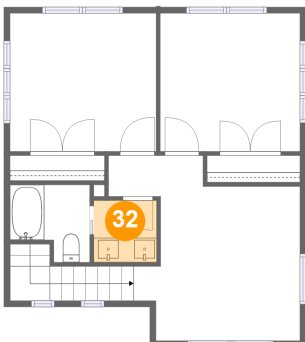

32 Floor 3 - Bath

Dimensions: 5'2" x 5'0"
Area: 26 sq. ft
Counted as Living Area:
Yes

Heated: Yes
Finished: Yes
Enclosed: Yes
Contiguous:
Yes
Permitted: Yes
Wet Space: Yes
Addition: No
Conversion: No