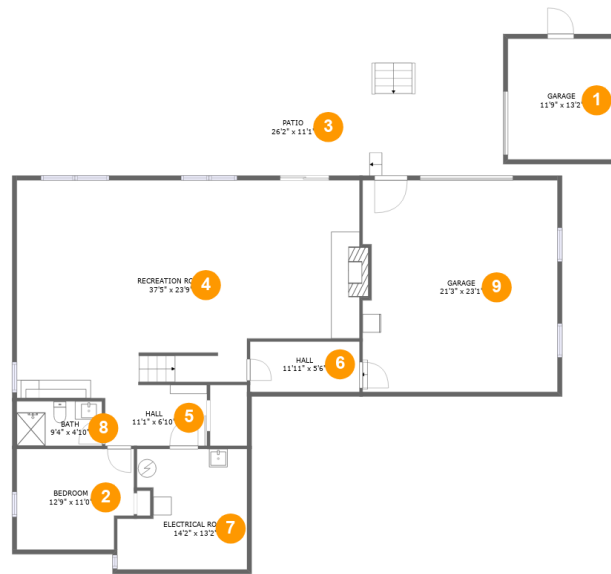

 **2,461** Gross Living Area sqft

 **5,365** total sqft

Home Data Report

**17105 Weaver Lake Drive North, Maple Grove,
Hennepin County, Minnesota, United States,**

Room Dimensions

Floor 1

Total sqft: 2399

Living area: 406

Home Data Report

**17105 Weaver Lake Drive North, Maple Grove,
Hennepin County, Minnesota, United States,**

Room Dimensions

Floor 2

Total sqft: 2319

Living area: 1408

#	Room name	Dimensions	Area (sqft)	Counted as Living Area
10	Laundry	5'10" x 7'2"	42 sq. ft	Yes
11	Wc	5'3" x 7'2"	31 sq. ft	Yes
12	Hall	6'11" x 6'1"	31 sq. ft	Yes
13	W.i.c.	6'7" x 6'10"	45 sq. ft	Yes
14	Garage	21'1" x 23'1"	487 sq. ft	No
15	Living Room	12'3" x 13'4"	163 sq. ft	Yes
16	Hall	3'1" x 8'9"	27 sq. ft	Yes
17	Dining Area	15'0" x 18'9"	320 sq. ft	Yes
18	Bath	6'4" x 10'6"	65 sq. ft	Yes
19	Deck	25'7" x 12'2"	309 sq. ft	No
20	Pantry	4'7" x 3'11"	18 sq. ft	Yes

Home Data Report

**17105 Weaver Lake Drive North, Maple Grove,
Hennepin County, Minnesota, United States,**

#	Room name	Dimensions	Area (sqft)	Counted as Living Area
21	Porch	12'0" x 6'10"	82 sq. ft	No
22	Foyer	5'6" x 9'5"	53 sq. ft	Yes
23	Kitchen	10'3" x 17'8"	172 sq. ft	Yes
24	Room	6'1" x 9'5"	57 sq. ft	Yes
25	Primary Bedroom	14'2" x 12'8"	151 sq. ft	Yes
26	Bedroom	10'0" x 9'1"	91 sq. ft	Yes