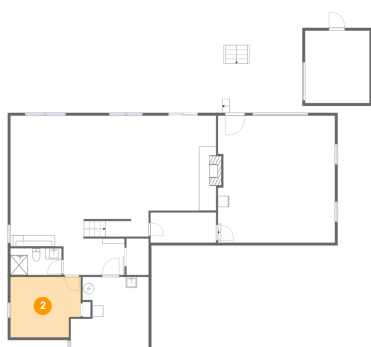

2 Floor 1 - Bedroom

Dimensions: 12'9" x 11'0"
Area: 132 sq. ft
Counted as Living Area:
Yes

Heated: Yes
Finished: Yes
Enclosed: Yes
Contiguous:
Yes
Permitted: Yes
Wet Space: No
Addition: No
Conversion: No