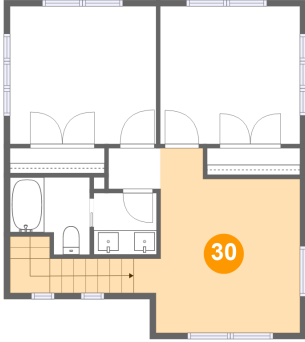

**17105 Weaver Lake Drive North, Maple Grove,
Hennepin County, Minnesota, United States,**

30 Floor 3 - Family Room

Dimensions: 13'8" x 15'1"
Area: 194 sq. ft
Counted as Living Area:
Yes

Heated: Yes
Finished: Yes
Enclosed: Yes
Contiguous:
Yes
Permitted: Yes
Wet Space: No
Addition: No
Conversion: No