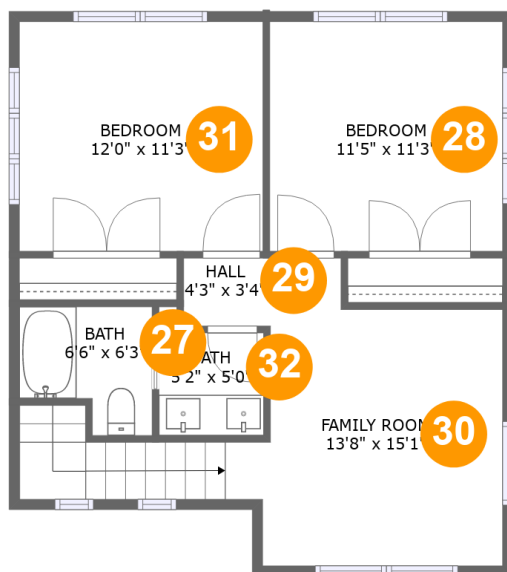

#	Room name	Dimensions	Area (sqft)	Counted as Living Area
1	Garage	11'9" x 13'2"	154 sq. ft	No
2	Bedroom	12'9" x 11'0"	132 sq. ft	Yes
3	Patio	26'2" x 11'1"	290 sq. ft	No
4	Recreation Room	37'5" x 23'9"	787 sq. ft	No
5	Hall	11'1" x 6'10"	75 sq. ft	Yes
6	Hall	11'11" x 5'6"	66 sq. ft	Yes
7	Electrical Room	14'2" x 13'2"	164 sq. ft	No
8	Bath	9'4" x 4'10"	45 sq. ft	Yes
9	Garage	21'3" x 23'1"	485 sq. ft	No

Home Data Report

**17105 Weaver Lake Drive North, Maple Grove,
Hennepin County, Minnesota, United States,**

Room Dimensions

Floor 2

Total sqft: 2319

Living area: 1408

#	Room name	Dimensions	Area (sqft)	Counted as Living Area
10	Laundry	5'10" x 7'2"	42 sq. ft	Yes
11	Wc	5'3" x 7'2"	31 sq. ft	Yes
12	Hall	6'11" x 6'1"	31 sq. ft	Yes
13	W.i.c.	6'7" x 6'10"	45 sq. ft	Yes
14	Garage	21'1" x 23'1"	487 sq. ft	No
15	Living Room	12'3" x 13'4"	163 sq. ft	Yes
16	Hall	3'1" x 8'9"	27 sq. ft	Yes
17	Dining Area	15'0" x 18'9"	320 sq. ft	Yes
18	Bath	6'4" x 10'6"	65 sq. ft	Yes
19	Deck	25'7" x 12'2"	309 sq. ft	No
20	Pantry	4'7" x 3'11"	18 sq. ft	Yes

Home Data Report

**17105 Weaver Lake Drive North, Maple Grove,
Hennepin County, Minnesota, United States,**

#	Room name	Dimensions	Area (sqft)	Counted as Living Area
21	Porch	12'0" x 6'10"	82 sq. ft	No
22	Foyer	5'6" x 9'5"	53 sq. ft	Yes
23	Kitchen	10'3" x 17'8"	172 sq. ft	Yes
24	Room	6'1" x 9'5"	57 sq. ft	Yes
25	Primary Bedroom	14'2" x 12'8"	151 sq. ft	Yes
26	Bedroom	10'0" x 9'1"	91 sq. ft	Yes

Home Data Report

**17105 Weaver Lake Drive North, Maple Grove,
Hennepin County, Minnesota, United States,**

Room Dimensions

Floor 3

Total sqft: 647

Living area: 647

#	Room name	Dimensions	Area (sqft)	Counted as Living Area
27	Bath	6'6" x 6'3"	35 sq. ft	Yes
28	Bedroom	11'5" x 11'3"	129 sq. ft	Yes
29	Hall	4'3" x 3'4"	14 sq. ft	Yes
30	Family Room	13'8" x 15'1"	194 sq. ft	Yes
31	Bedroom	12'0" x 11'3"	135 sq. ft	Yes
32	Bath	5'2" x 5'0"	26 sq. ft	Yes