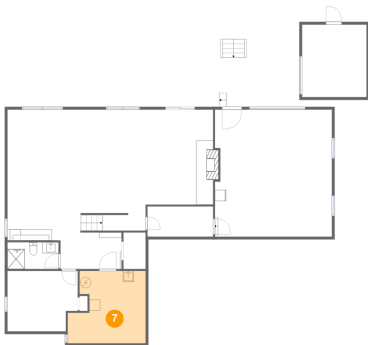

7 Floor 1 - Electrical Room

Dimensions: 14'2" x 13'2"
Area: 164 sq. ft
Counted as Living Area: No

Heated: No
Finished: No
Enclosed: Yes
Contiguous: Yes
Permitted: Yes
Wet Space: No
Addition: No
Conversion: No