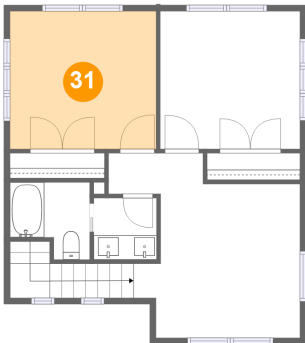

31 Floor 3 - Bedroom

Dimensions: 12'0" x 11'3"
Area: 135 sq. ft
Counted as Living Area:
Yes

Heated: Yes
Finished: Yes
Enclosed: Yes
Contiguous:
Yes
Permitted: Yes
Wet Space: No
Addition: No
Conversion: No