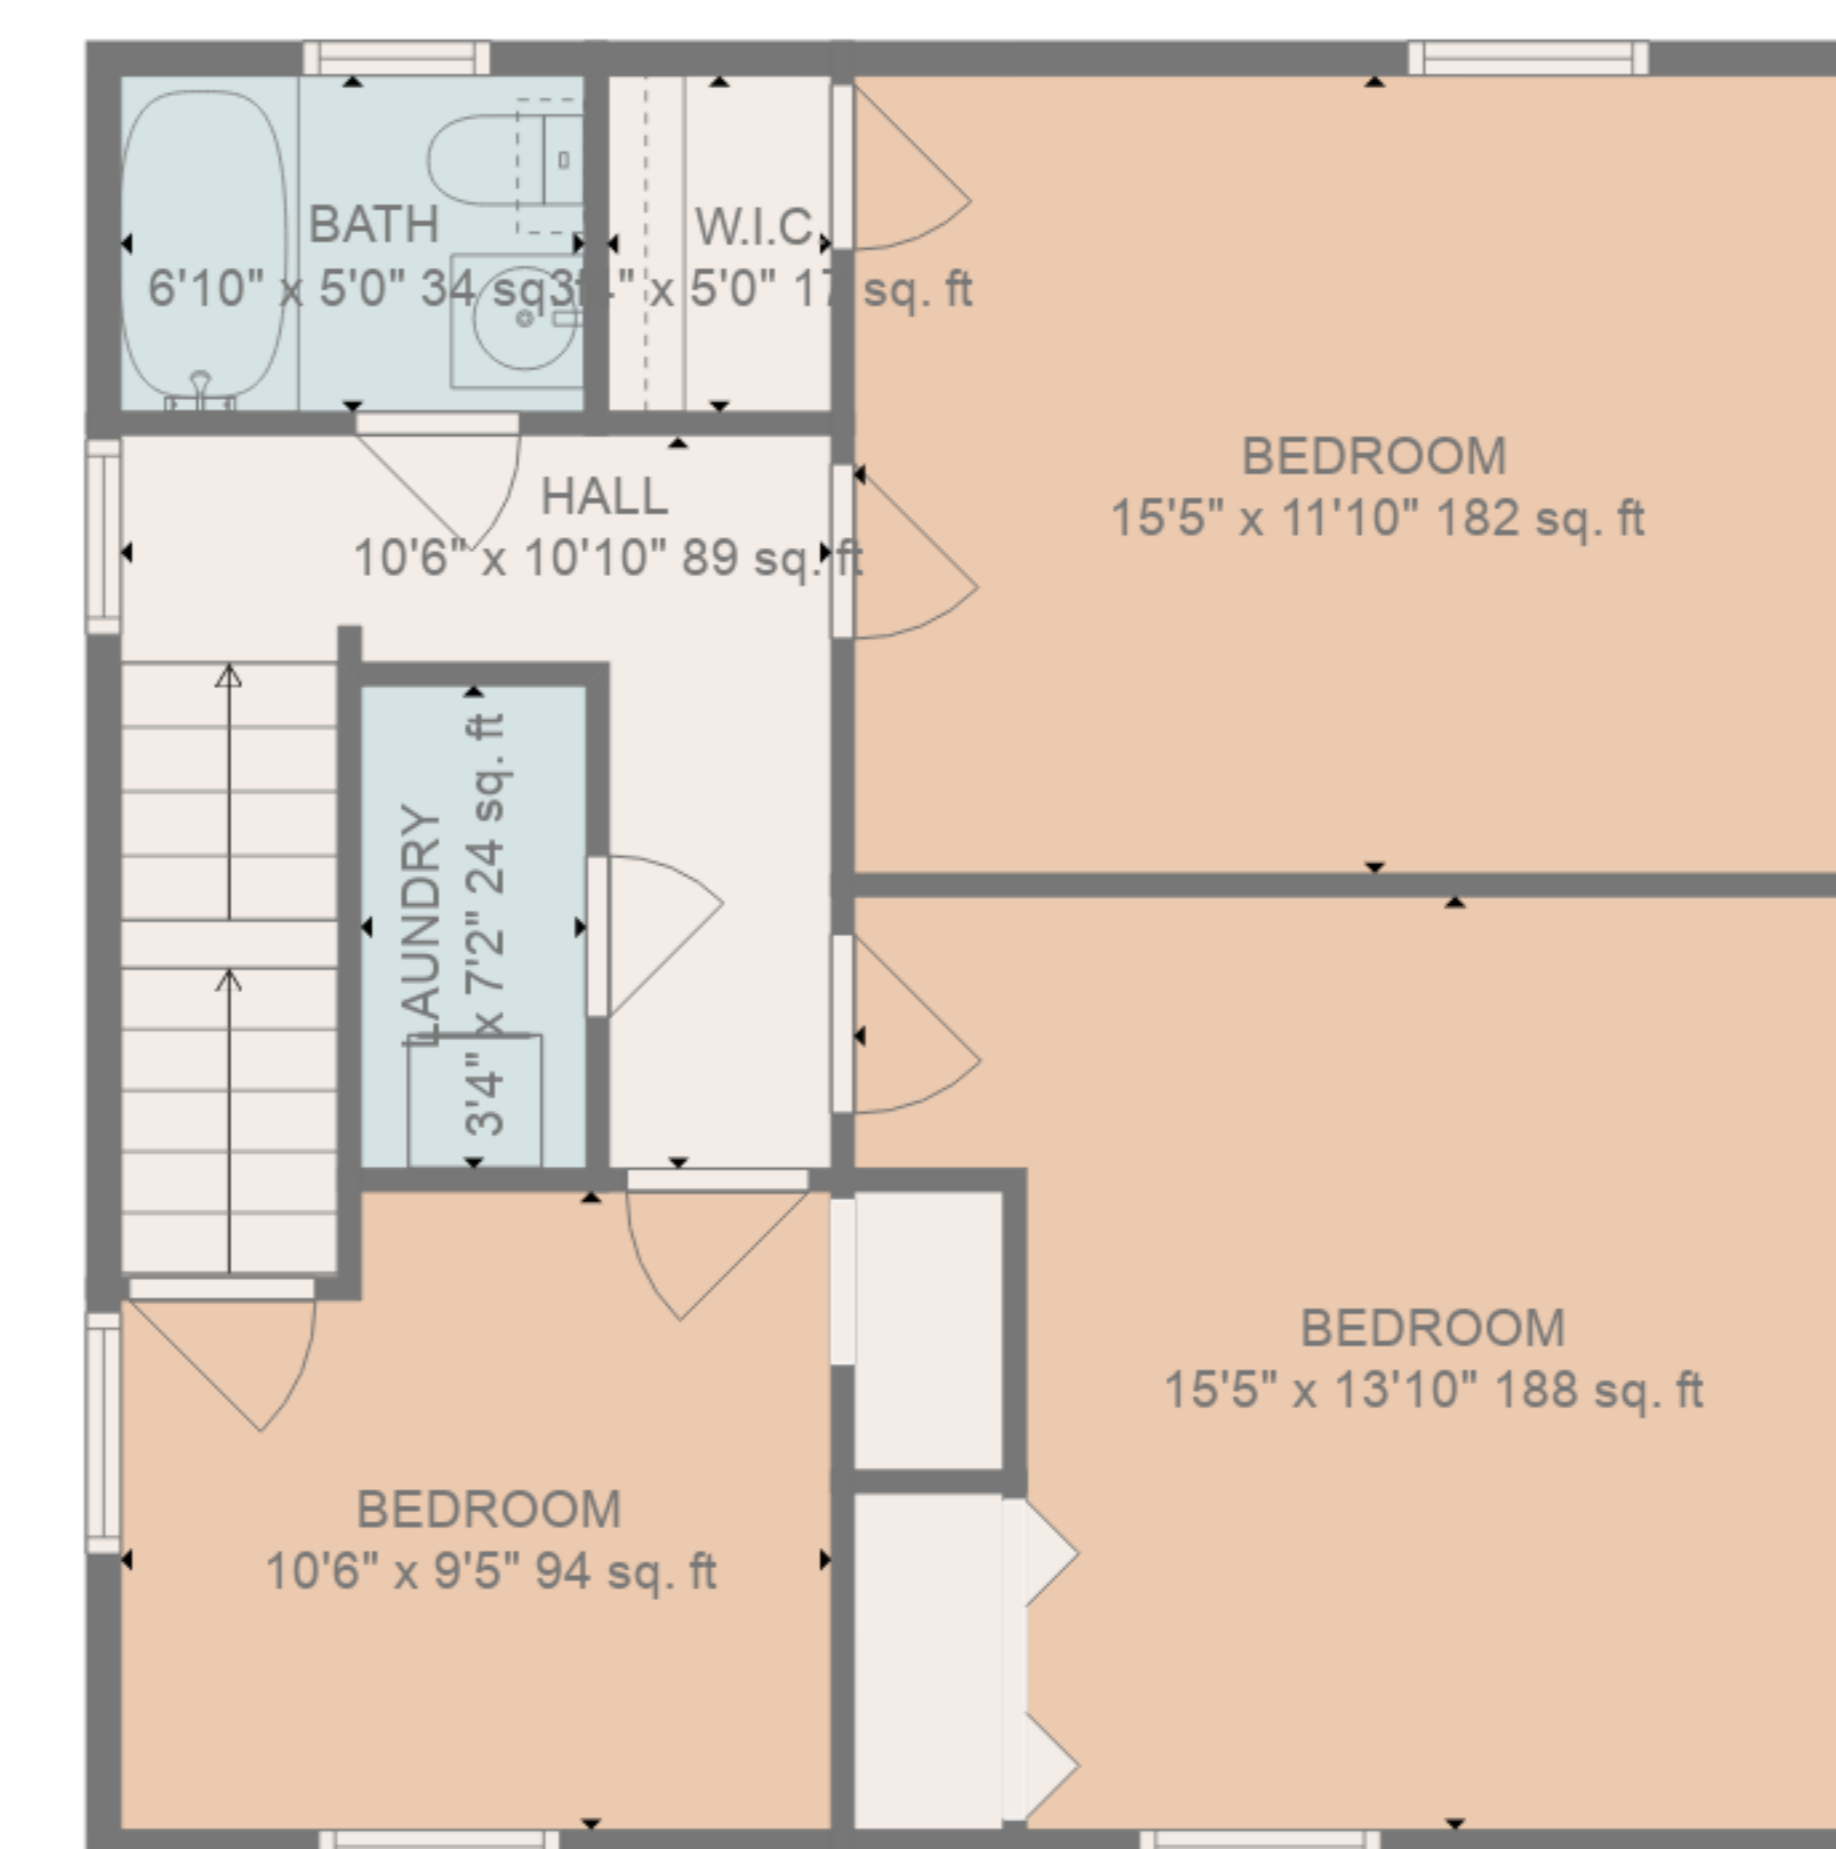

Total scanned area: 3139 sq. ft

SIZES AND DIMENSIONS ARE APPROXIMATE, ACTUAL MAY VARY.

Total scanned area: 3139 sq. ft

SIZES AND DIMENSIONS ARE APPROXIMATE, ACTUAL MAY VARY.

Total scanned area: 3139 sq. ft

SIZES AND DIMENSIONS ARE APPROXIMATE, ACTUAL MAY VARY.

ATTIC
26'3" x 25'11" 96 sq. ft

Total scanned area: 3139 sq. ft

SIZES AND DIMENSIONS ARE APPROXIMATE, ACTUAL MAY VARY.

FLOOR 4

Total scanned area: 3139 sq. ft

SIZES AND DIMENSIONS ARE APPROXIMATE, ACTUAL MAY VARY.