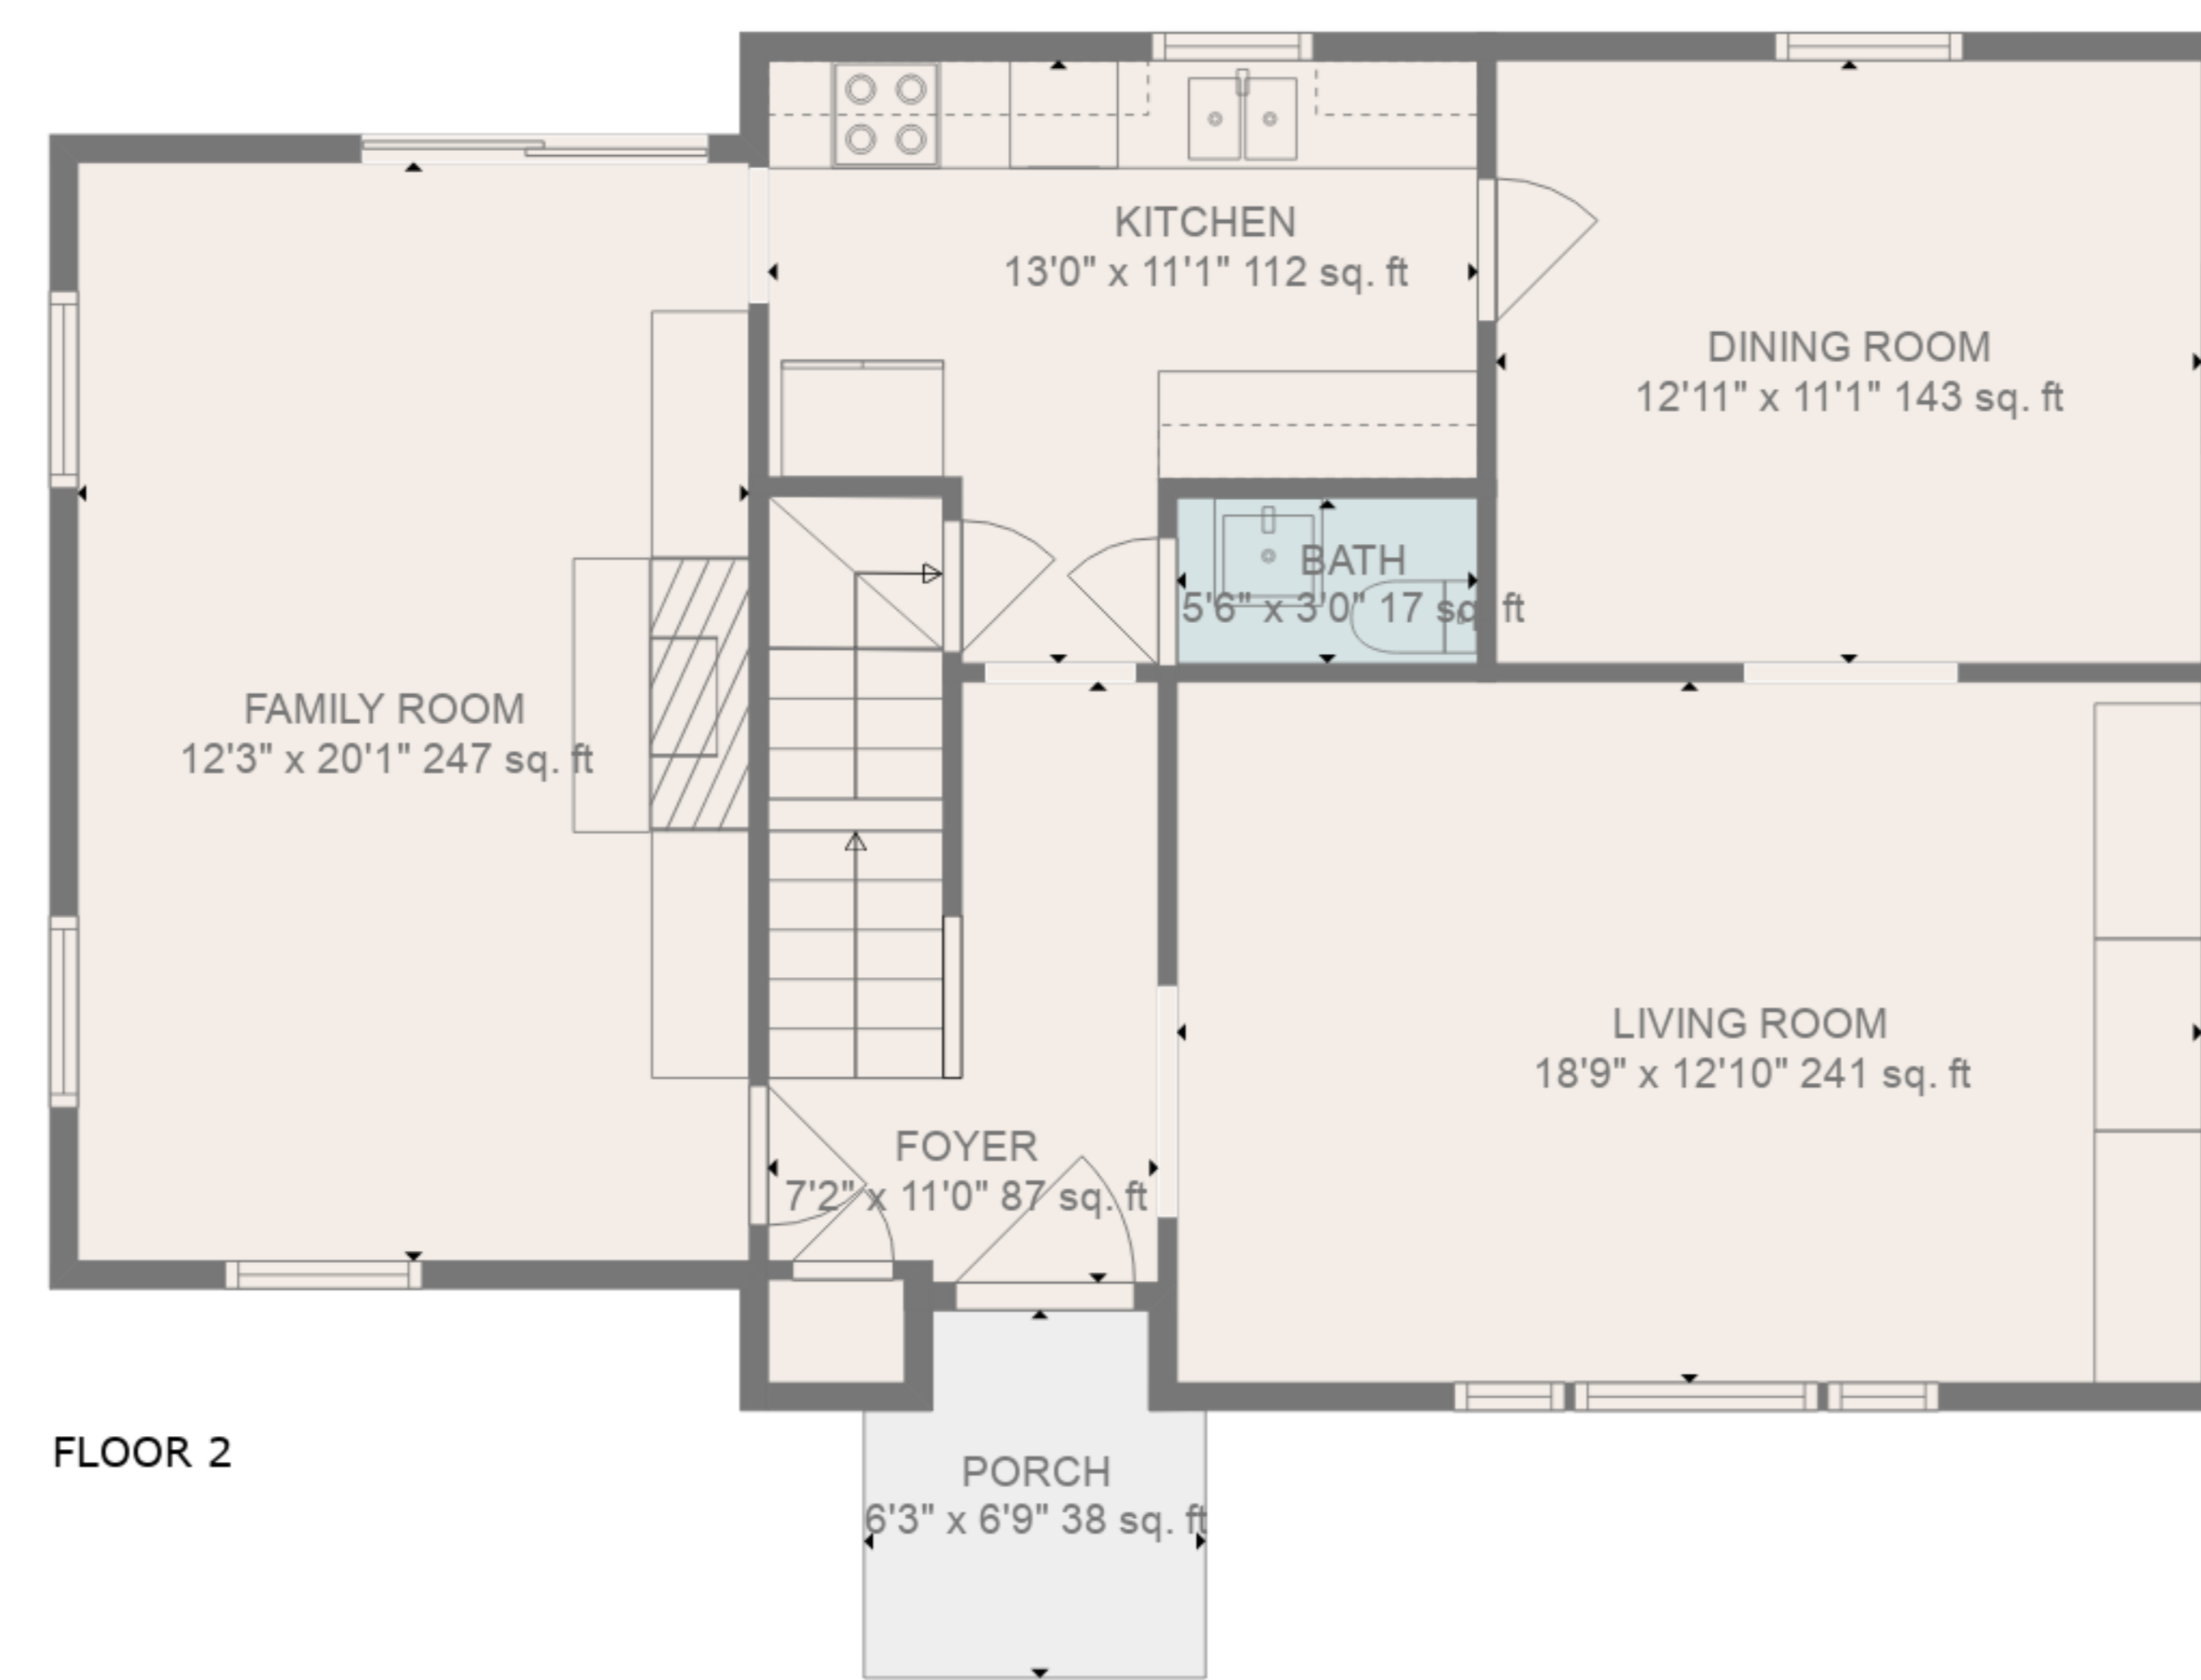

Total scanned area: 3139 sq. ft

SIZES AND DIMENSIONS ARE APPROXIMATE, ACTUAL MAY VARY.

Total scanned area: 3139 sq. ft

SIZES AND DIMENSIONS ARE APPROXIMATE, ACTUAL MAY VARY.

Total scanned area: 3139 sq. ft

SIZES AND DIMENSIONS ARE APPROXIMATE, ACTUAL MAY VARY.

ATTIC
26'3" x 25'11" 96 sq. ft

Total scanned area: 3139 sq. ft

SIZES AND DIMENSIONS ARE APPROXIMATE, ACTUAL MAY VARY.

FLOOR 4

Total scanned area: 3139 sq. ft

SIZES AND DIMENSIONS ARE APPROXIMATE, ACTUAL MAY VARY.