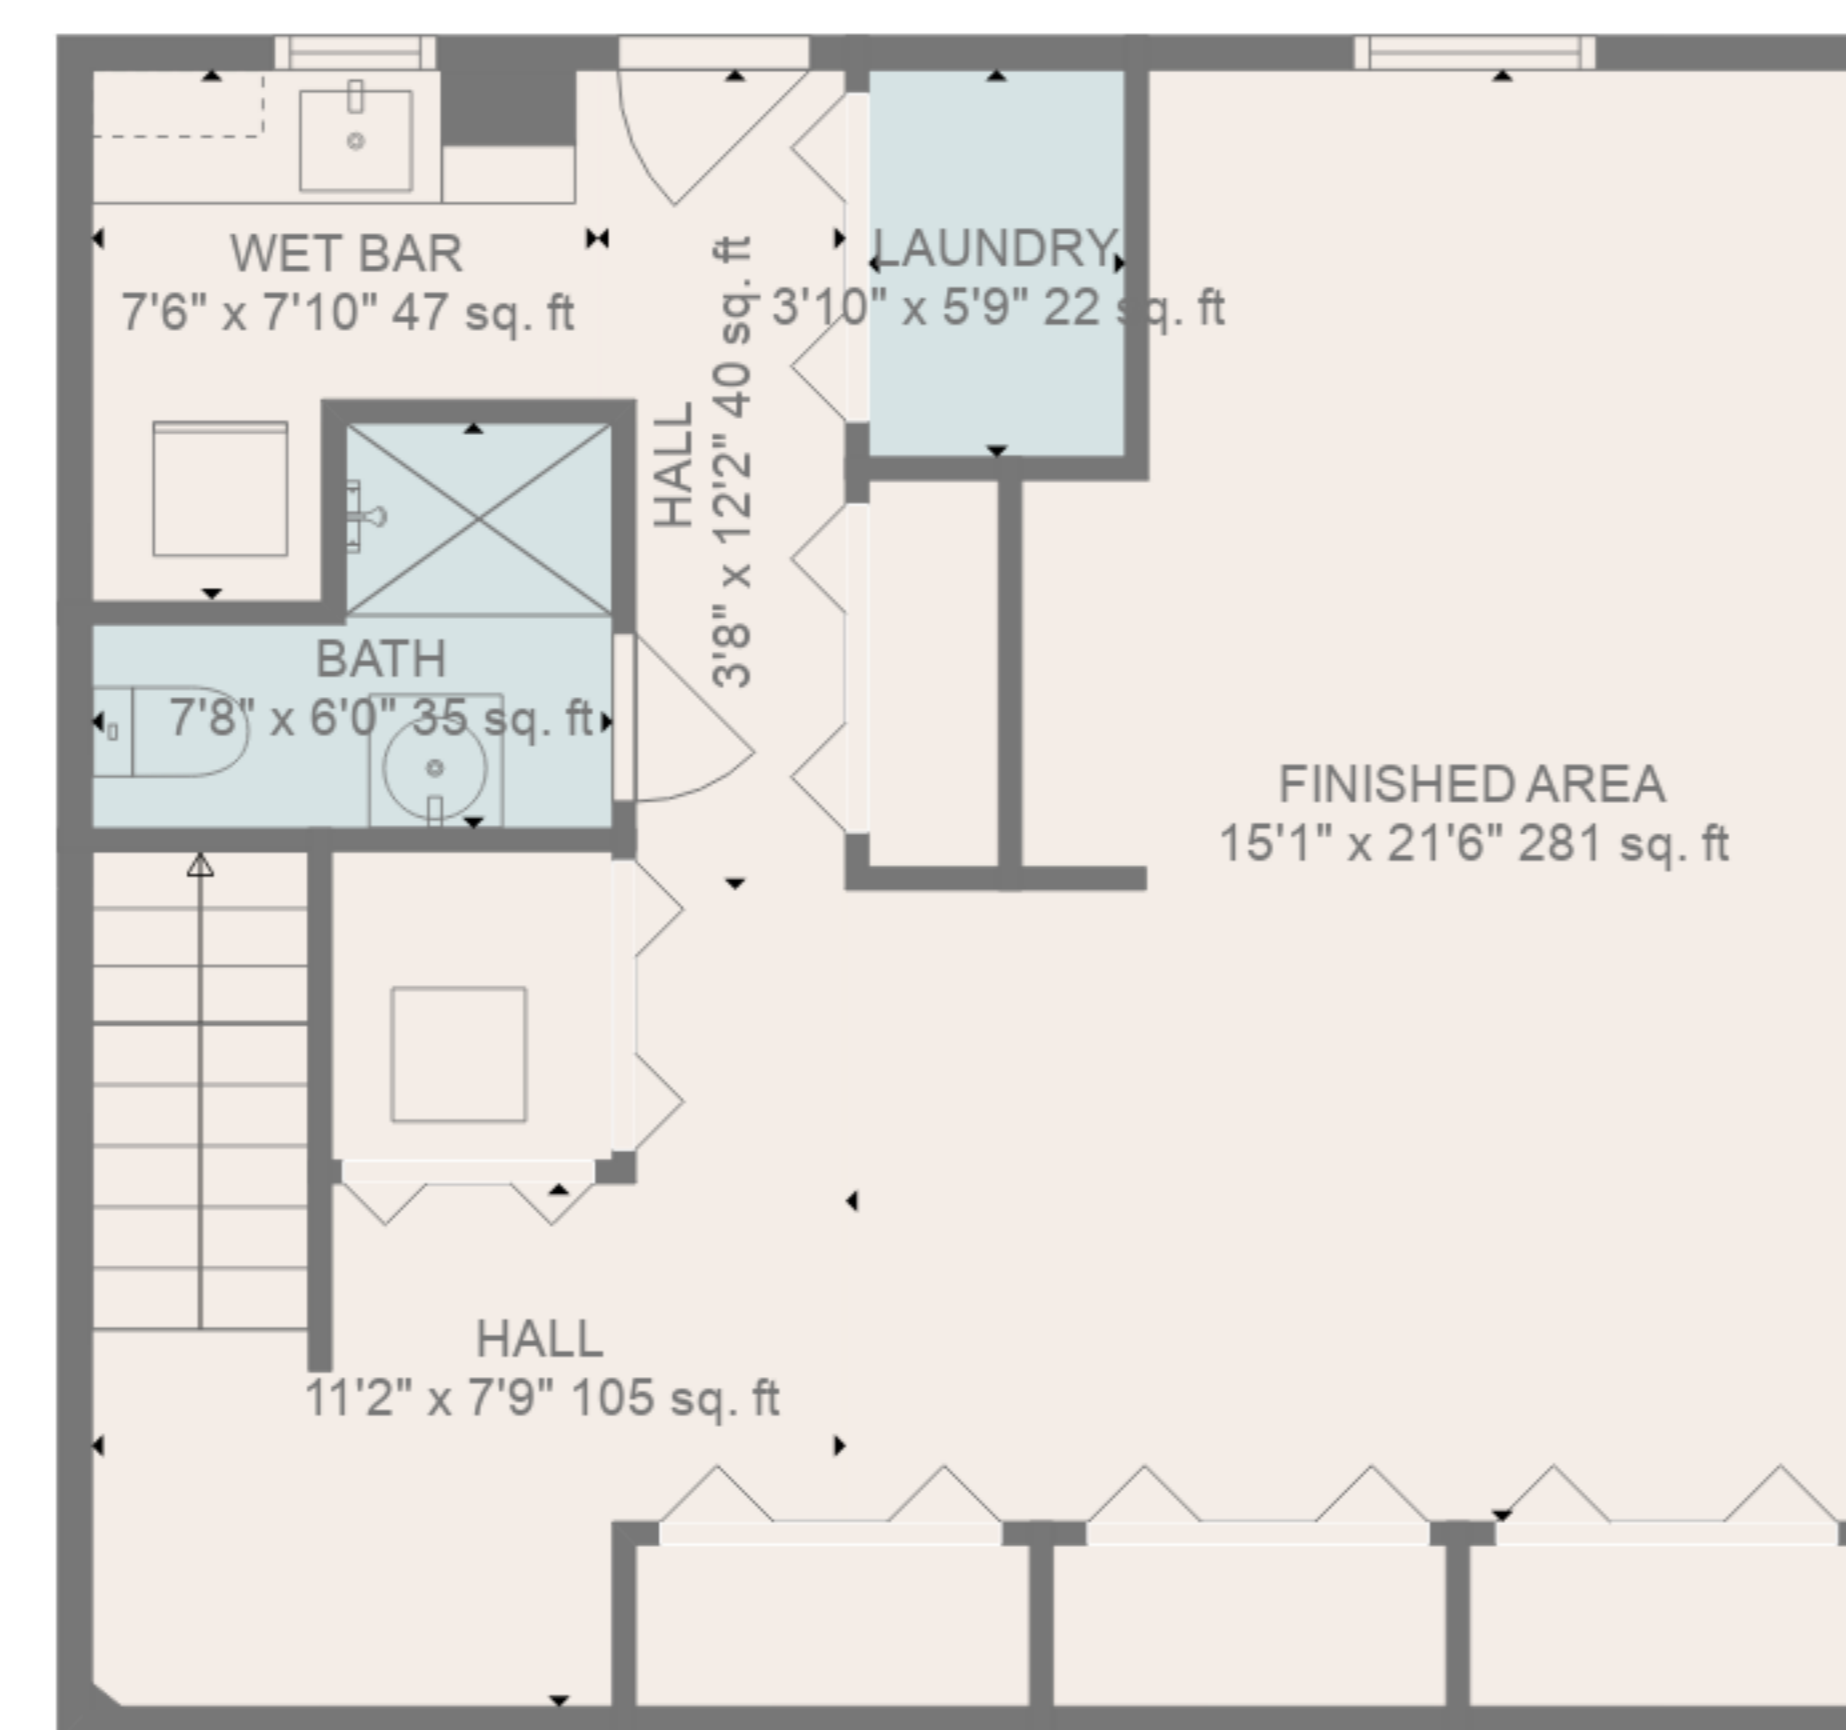

Total scanned area: 3139 sq. ft

SIZES AND DIMENSIONS ARE APPROXIMATE, ACTUAL MAY VARY.

Total scanned area: 3139 sq. ft

SIZES AND DIMENSIONS ARE APPROXIMATE, ACTUAL MAY VARY.

Total scanned area: 3139 sq. ft

SIZES AND DIMENSIONS ARE APPROXIMATE, ACTUAL MAY VARY.

ATTIC
26'3" x 25'11" 96 sq. ft

Total scanned area: 3139 sq. ft

SIZES AND DIMENSIONS ARE APPROXIMATE, ACTUAL MAY VARY.

FLOOR 4

Total scanned area: 3139 sq. ft

SIZES AND DIMENSIONS ARE APPROXIMATE, ACTUAL MAY VARY.