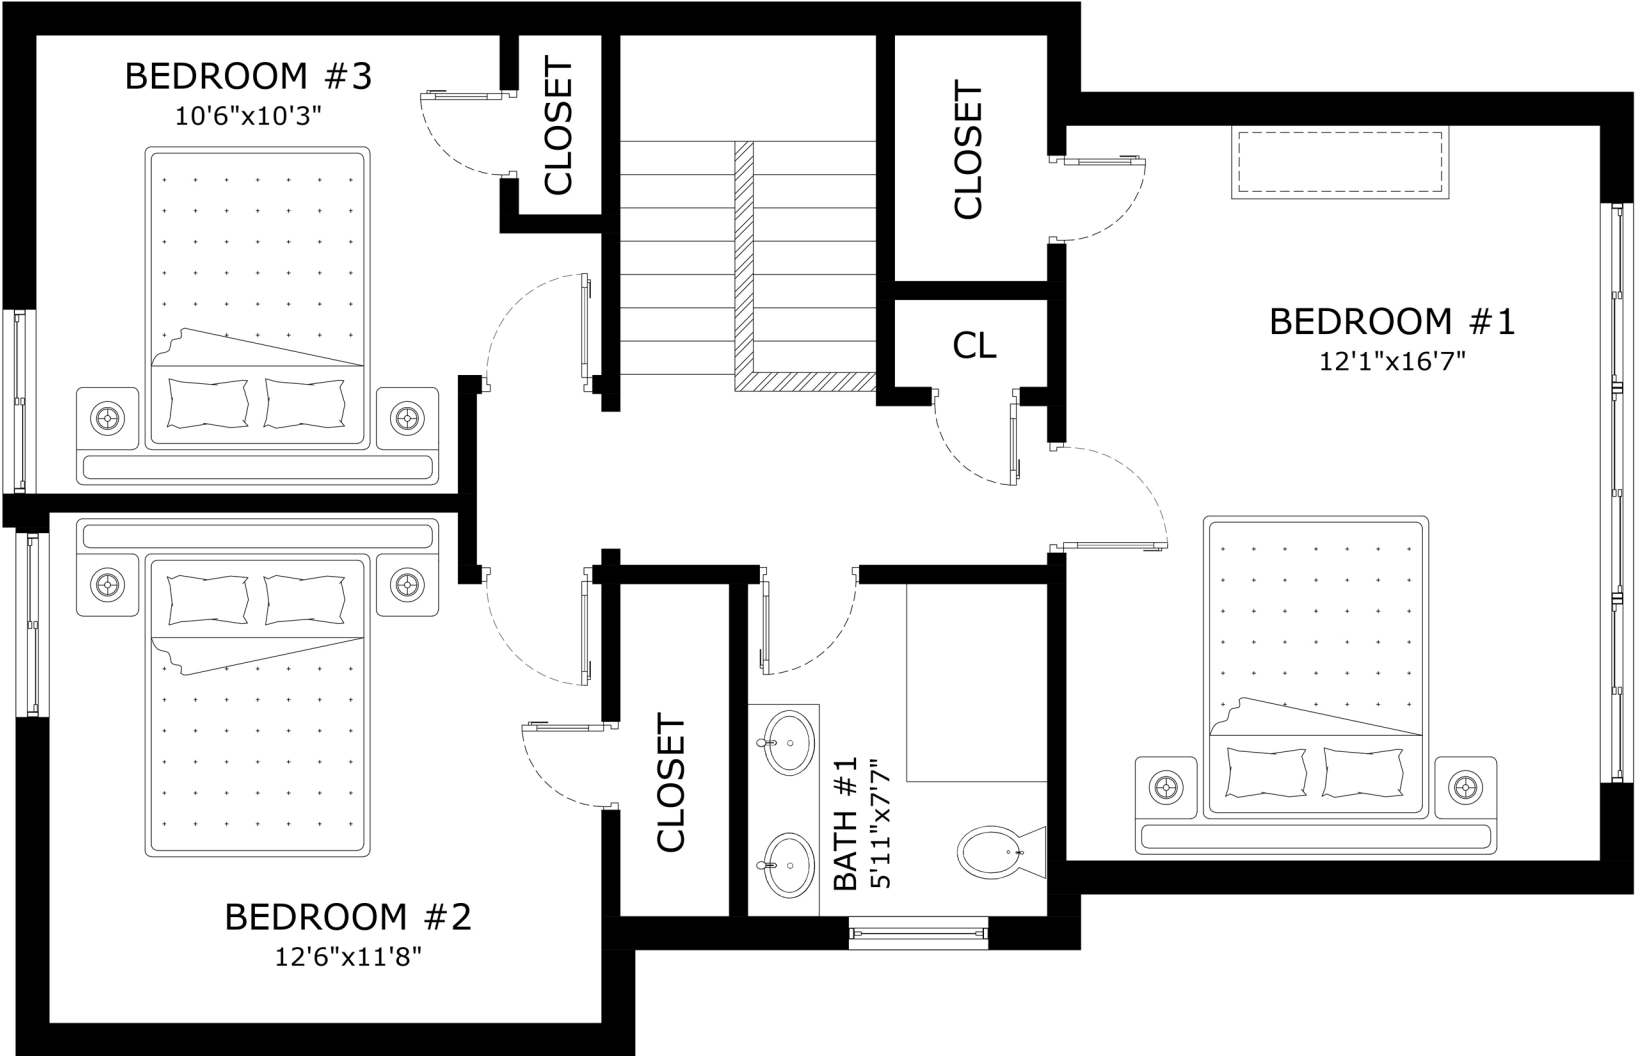

ADDRESS: 256 Dorantes Avenue, San Francisco, California, 94116, United States.

SECOND FLOOR

'This floor plan is for illustration purposes only and is not intended to provide precise layout or measurements of the home. Potential buyers should investigate these issues to their own satisfaction.'