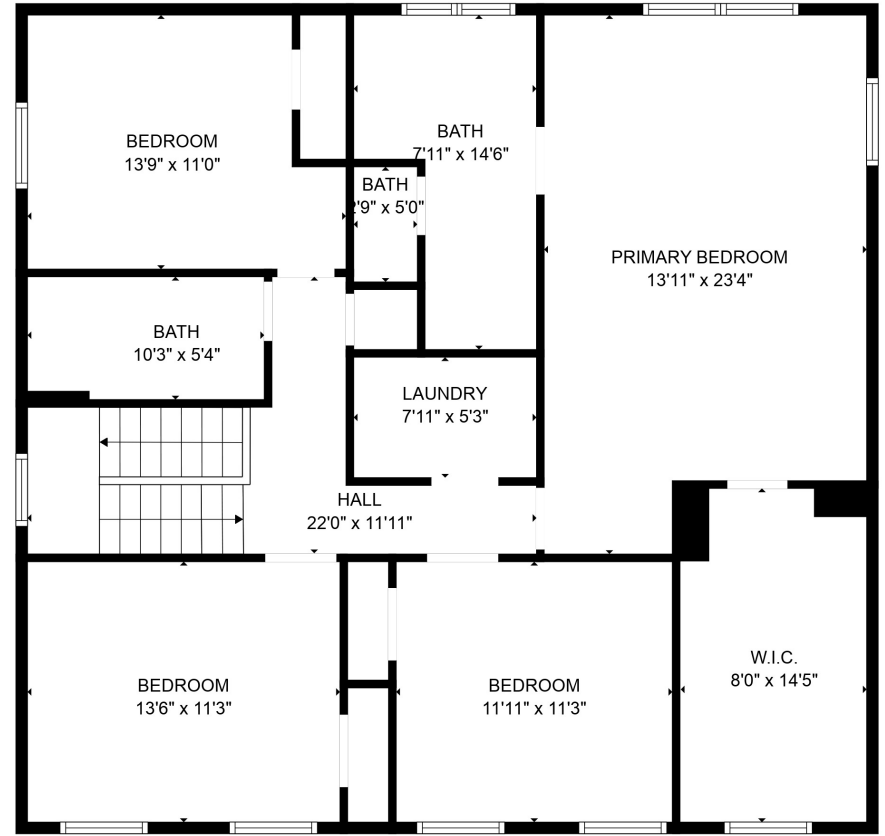

FLOOR 1

FLOOR 2

Total scanned area: 2447 sq. ft

SIZES AND DIMENSIONS ARE APPROXIMATE. ACTUAL MAY VARY.

Total scanned area: 2447 sq. ft

SIZES AND DIMENSIONS ARE APPROXIMATE. ACTUAL MAY VARY.

Total scanned area: 2447 sq. ft

SIZES AND DIMENSIONS ARE APPROXIMATE. ACTUAL MAY VARY.