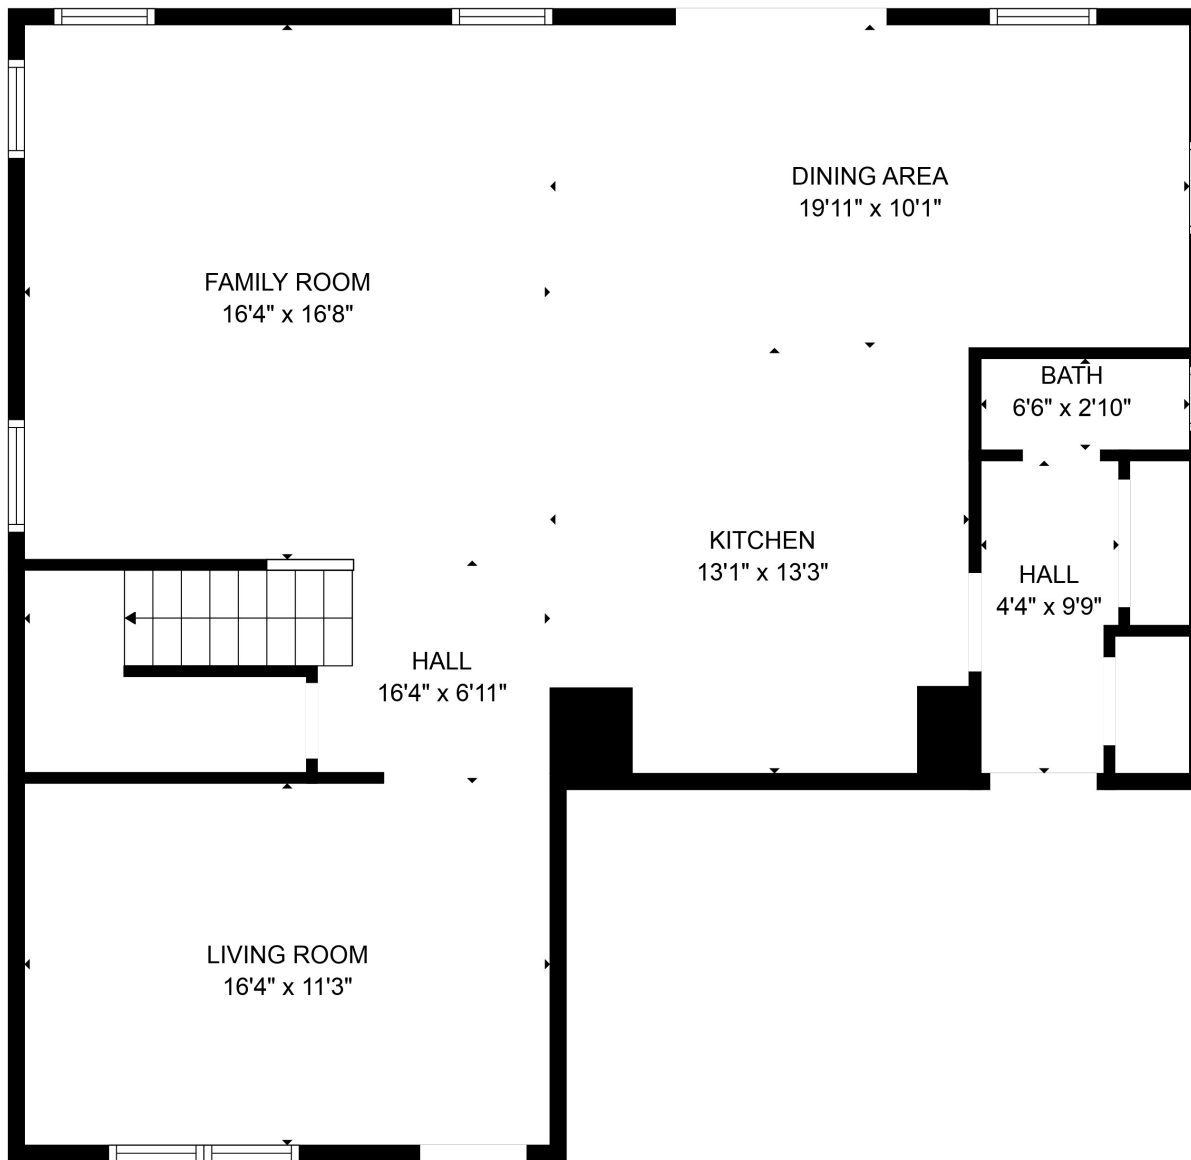

FLOOR 1

FLOOR 2

Total scanned area: 2447 sq. ft

SIZES AND DIMENSIONS ARE APPROXIMATE. ACTUAL MAY VARY.

Total scanned area: 2447 sq. ft

SIZES AND DIMENSIONS ARE APPROXIMATE. ACTUAL MAY VARY.

Total scanned area: 2447 sq. ft

SIZES AND DIMENSIONS ARE APPROXIMATE. ACTUAL MAY VARY.