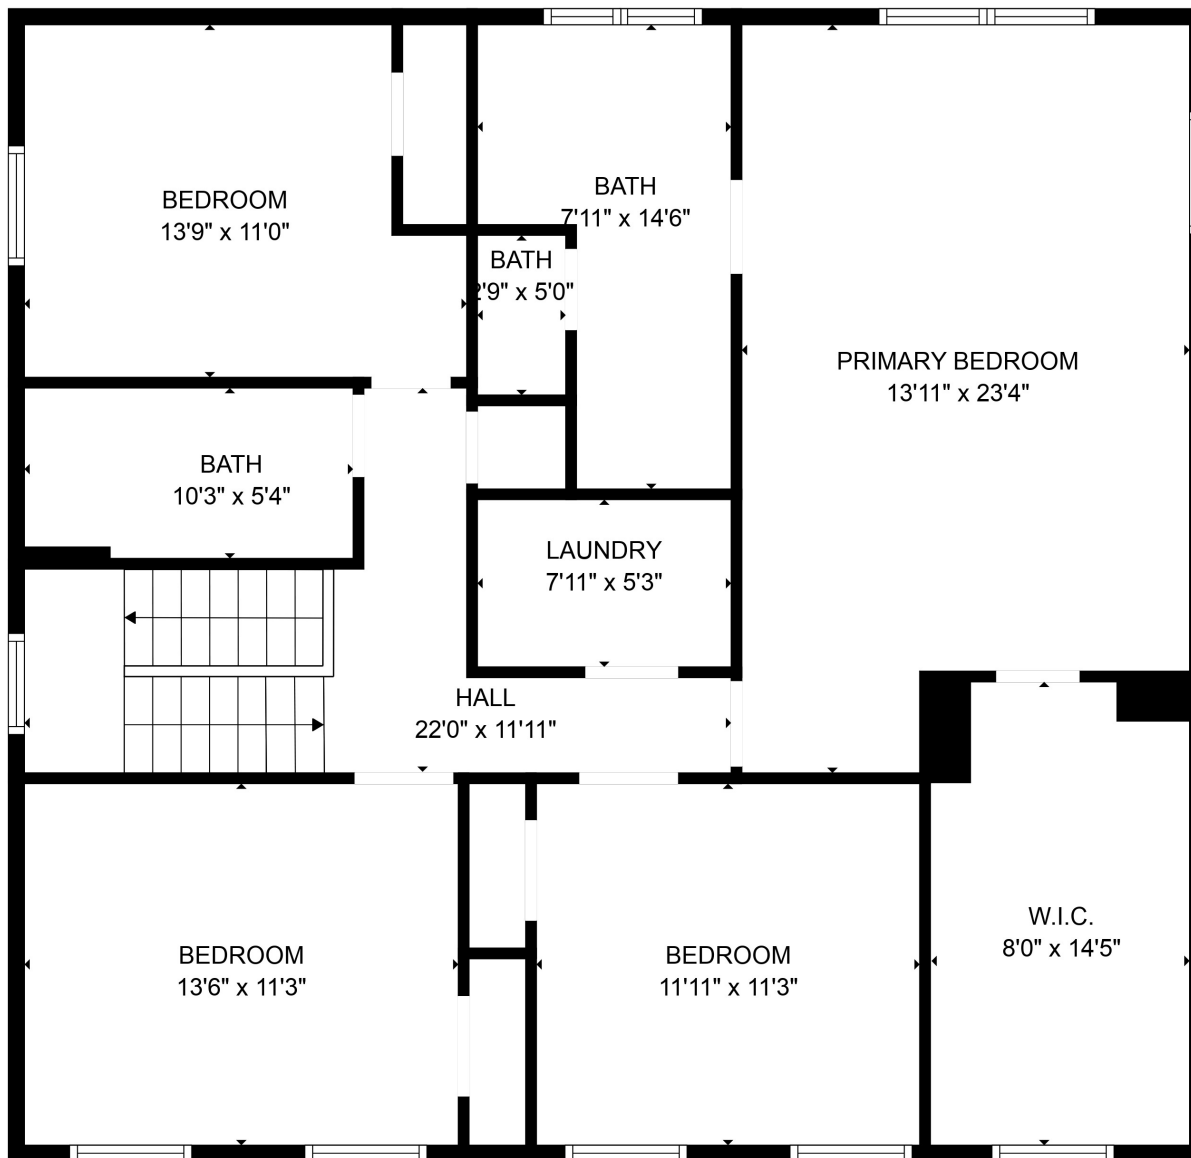

FLOOR 1

FLOOR 2

Total scanned area: 2447 sq. ft

SIZES AND DIMENSIONS ARE APPROXIMATE. ACTUAL MAY VARY.

Total scanned area: 2447 sq. ft

SIZES AND DIMENSIONS ARE APPROXIMATE. ACTUAL MAY VARY.

Total scanned area: 2447 sq. ft

SIZES AND DIMENSIONS ARE APPROXIMATE. ACTUAL MAY VARY.