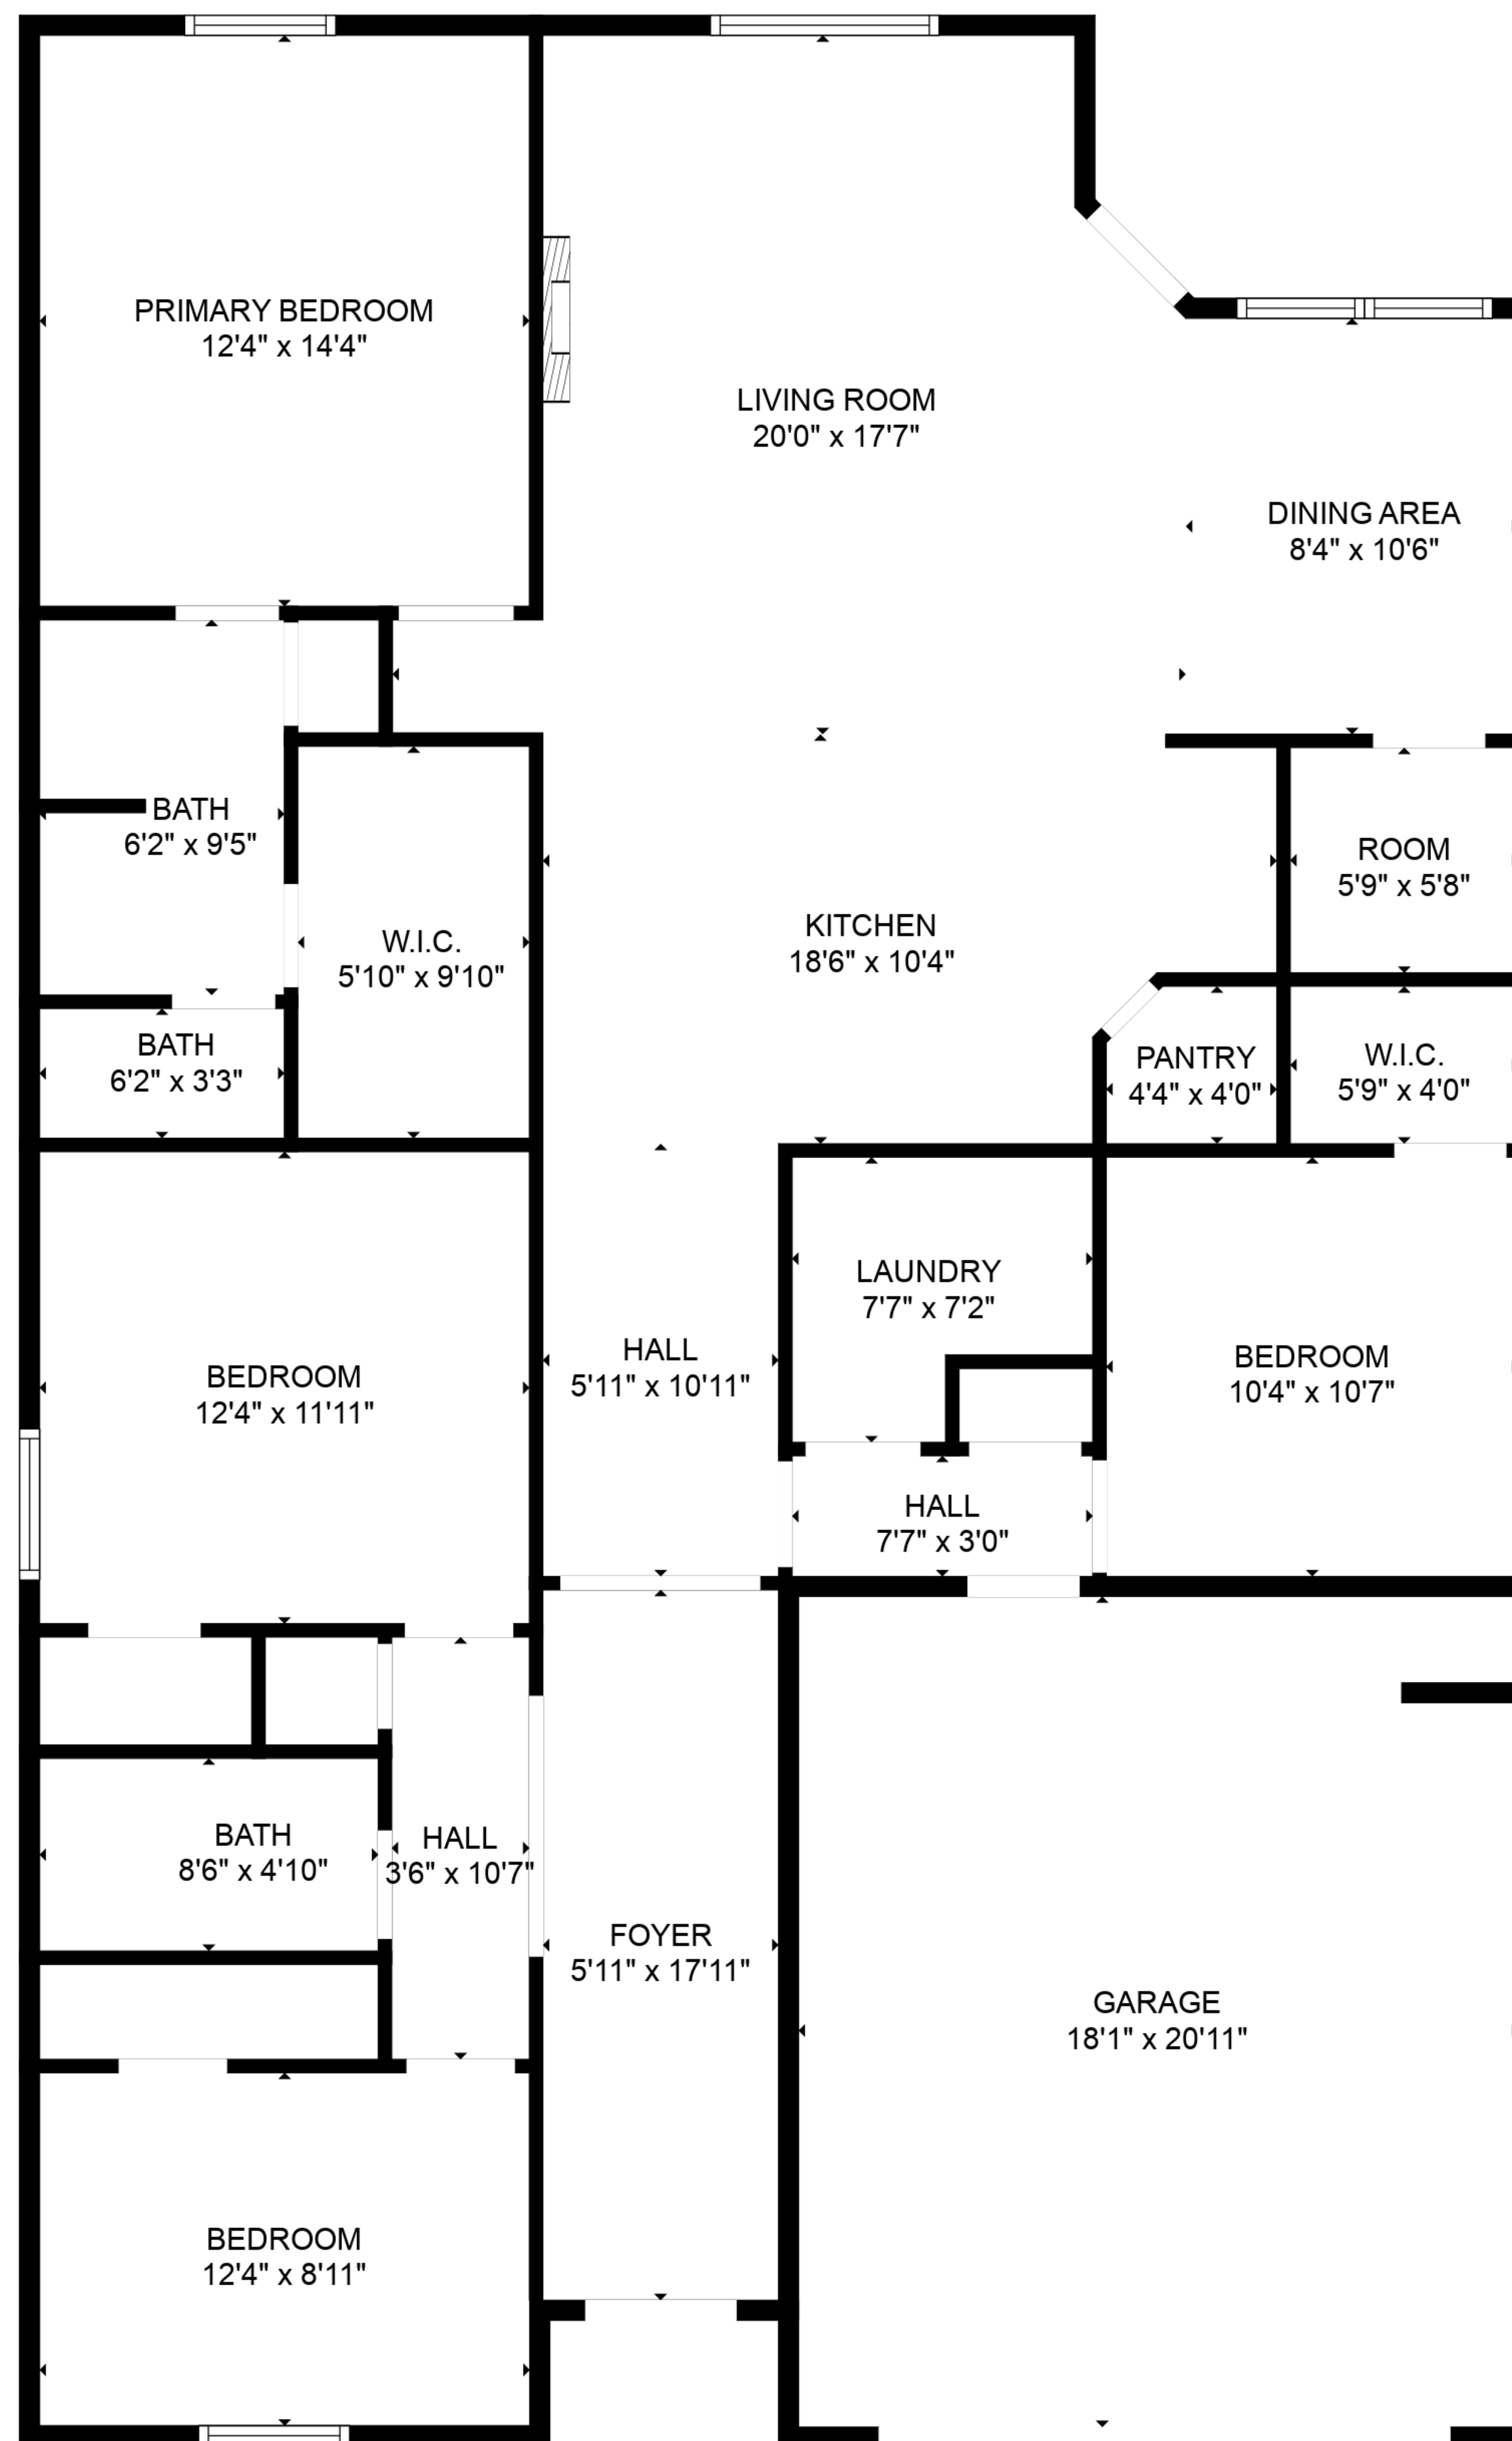

**TOTAL: 1747 sq. ft**  
 FLOOR 1: 1747 sq. ft  
 EXCLUDED AREAS: GARAGE: 377 sq. ft

**TOTAL: 1747 sq. ft**  
 FLOOR 1: 1747 sq. ft  
 EXCLUDED AREAS: GARAGE: 377 sq. ft