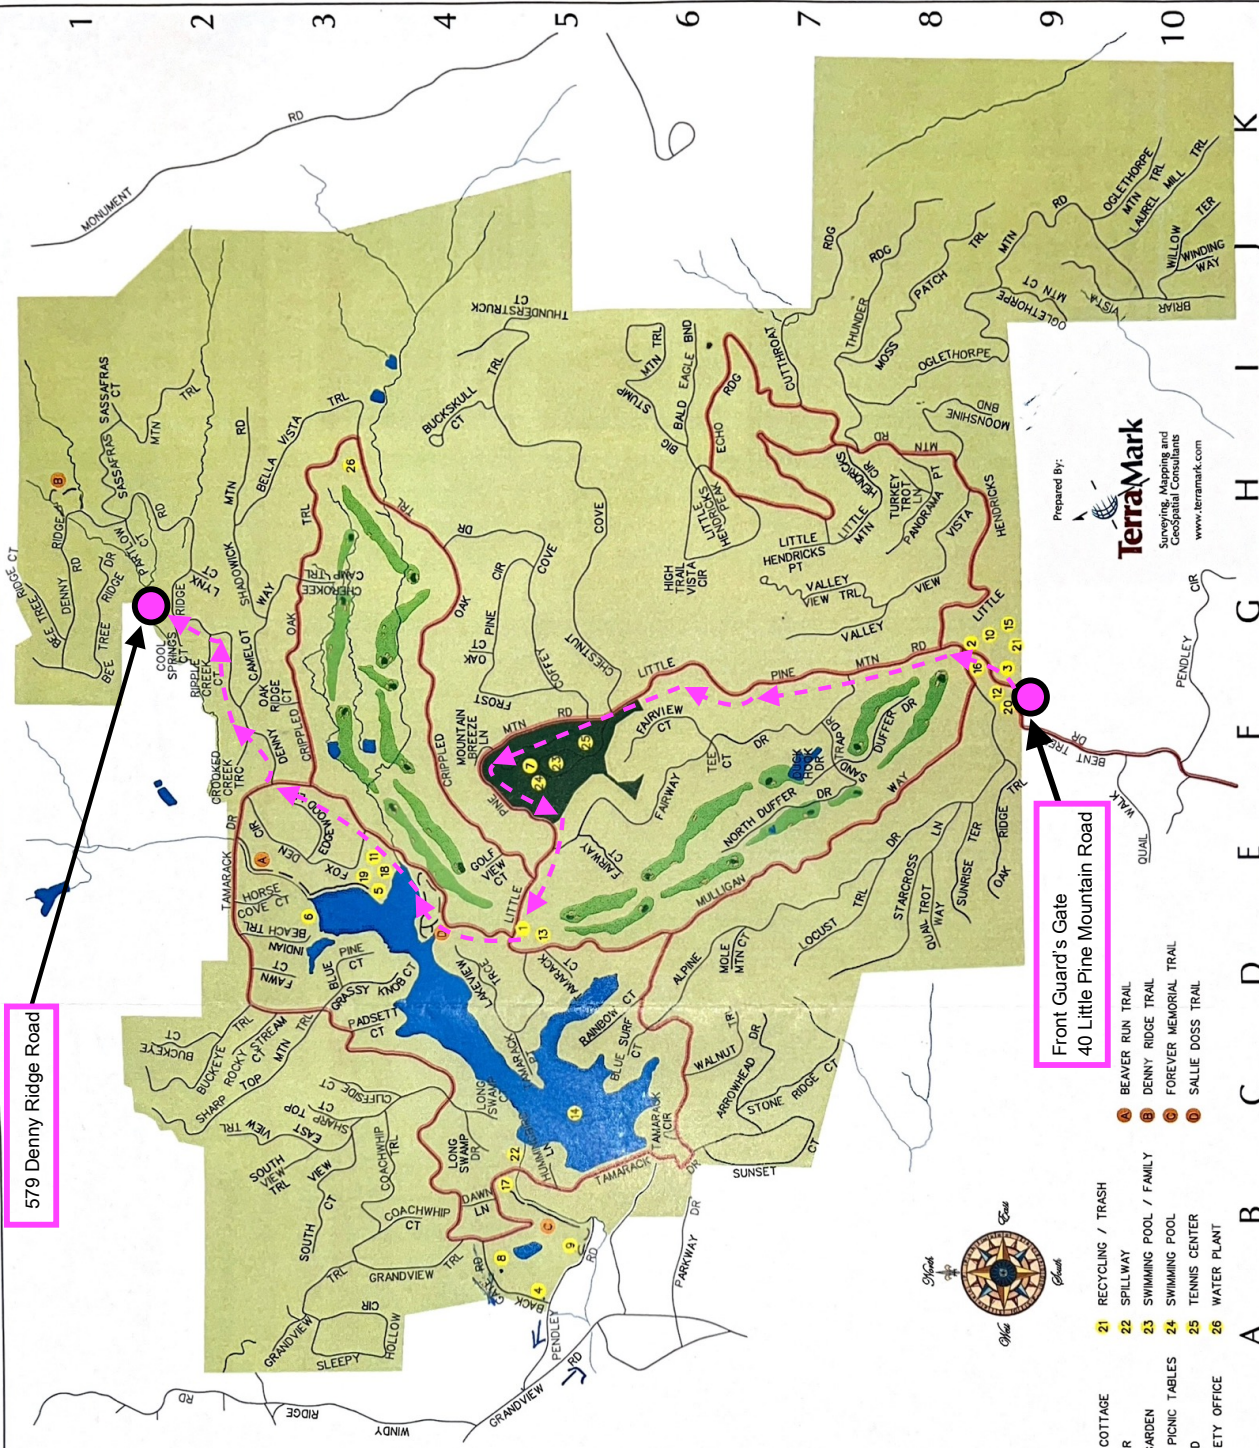

NOTE: WHITE ARROWS ON STOP / STREET SIGNS INDICATE ROUTE BACK TO MAIN GATE.

- 1 19TH HOLE RESTAURANT
- 2 ADMINISTRATION OFFICE
- 3 ANIMAL SHELTER
- 4 BACK GATE
- 5 BEACH
- 6 BOAT STORAGE
- 7 CLUB TAMARACK
- 8 DOG PARK
- 9 EQUESTRIAN CENTER
- 10 FIRE HOUSE 1
- 11 FIRE HOUSE 2
- 12 FRONT GATE
- 13 GOLF CENTER
- 14 LAKE TAMARACK
- 15 LIBRARY / COTTAGE
- 16 MAIL CENTER
- 17 MEMORIAL GARDEN
- 18 PAVILION / PICNIC TABLES
- 19 PLAYGROUND
- 20 PUBLIC SAFETY OFFICE
- 21 RECYCLING / TRASH
- 22 SPILLWAY
- 23 SWIMMING POOL / FAMILY
- 24 SWIMMING POOL
- 25 TENNIS CENTER
- 26 WATER PLANT

A B C D E F G H I J K